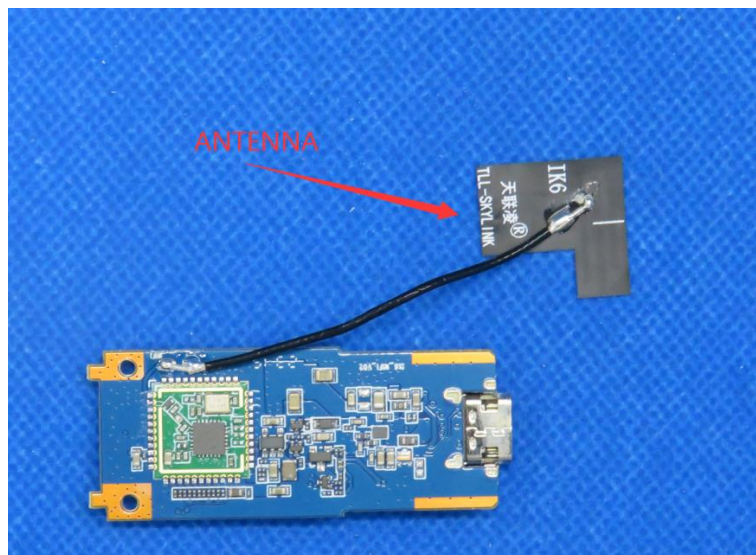

Product Name: Camera System

Model No.: INNOVV K6

EUT Constructional Details

Internal Photo

-----End-----