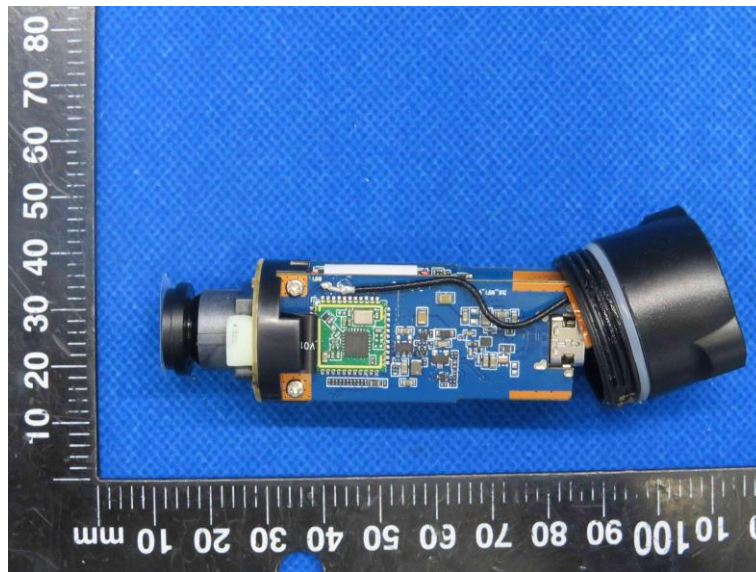

Product Name: Camera System

Model No.: INNOVV K6

EUT Constructional Details

Internal Photo

-----End-----