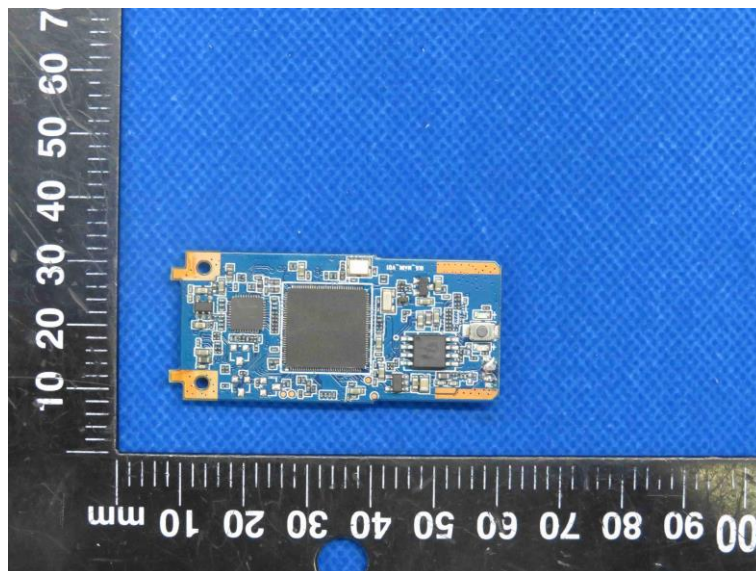

Product Name: Camera System

Model No.: INNOVV K6

EUT Constructional Details

Internal Photo

-----End-----