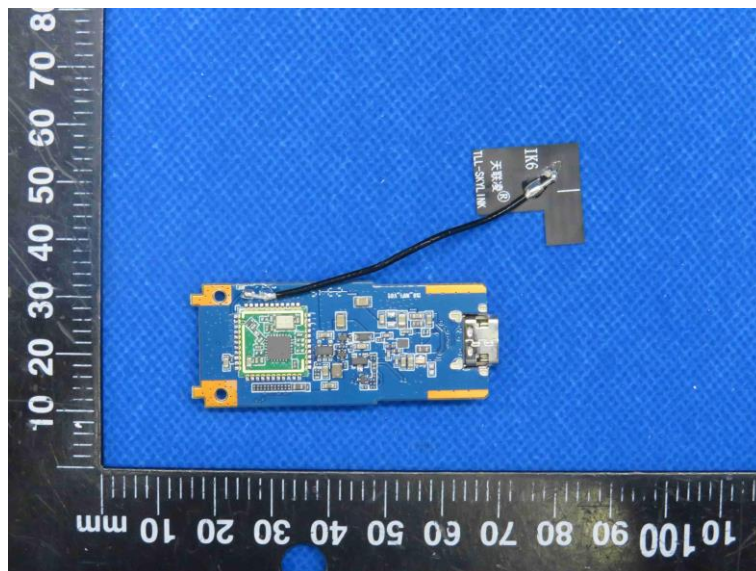

Product Name: Camera System

Model No.: INNOVV K6

EUT Constructional Details

Internal Photo

-----End-----