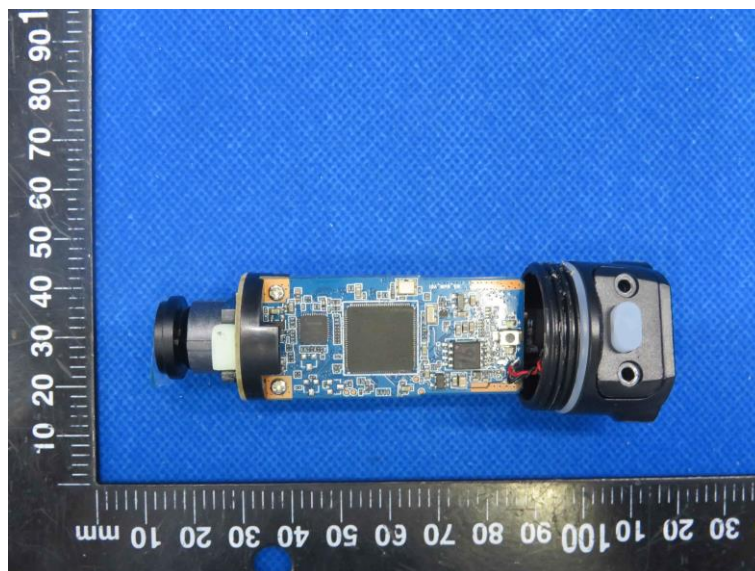

Product Name: Camera System

Model No.: INNOVV K6

EUT Constructional Details

Internal Photo

-----End-----