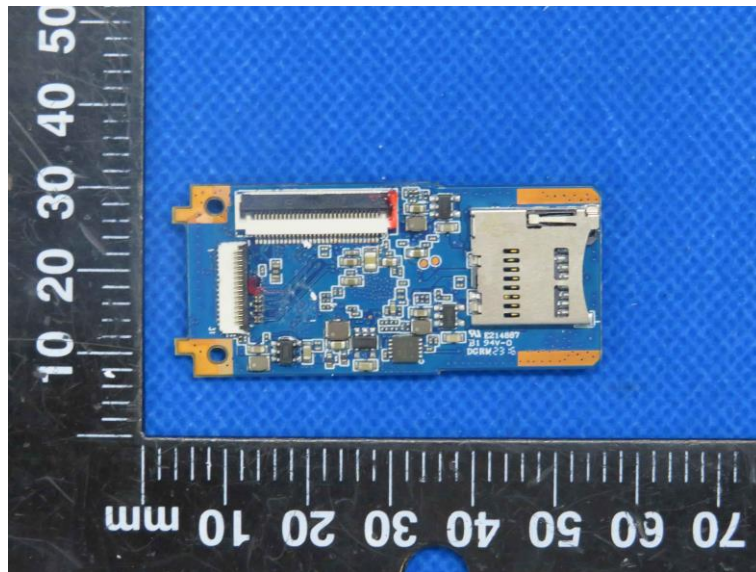

Product Name: Camera System

Model No.: INNOVV K6

EUT Constructional Details

Internal Photo

-----End-----