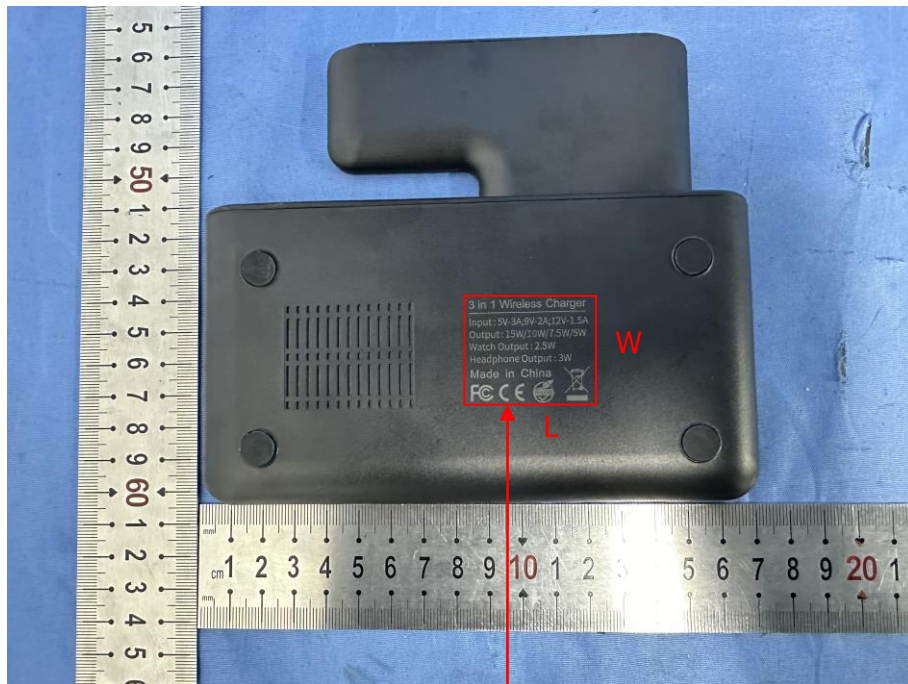

Label

3-in-1 wireless charger

Model Name: X455

FCC ID: 2A4OE-X455

Size: L40mm * W40mm

1. The label is silk-screen on the sample