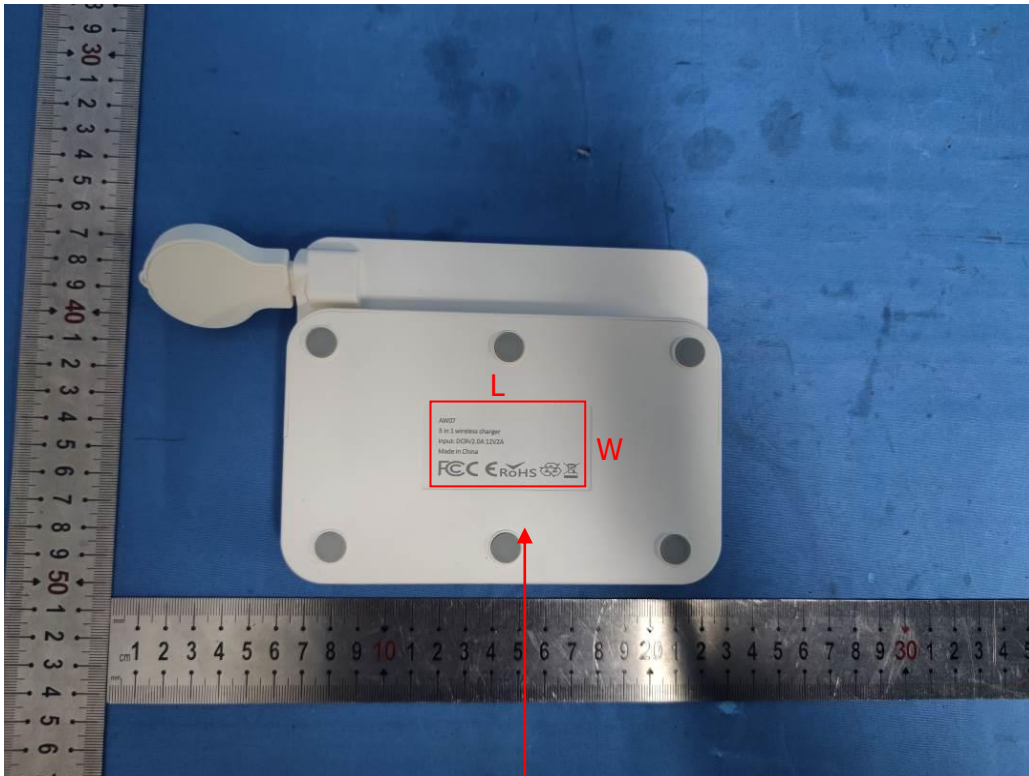

Label

Six in one wireless charge
Model Name:B-26
FCC ID: 2A4OE-B26

Size: L55mm * W30mm

1. The label is silk-screen on the sample