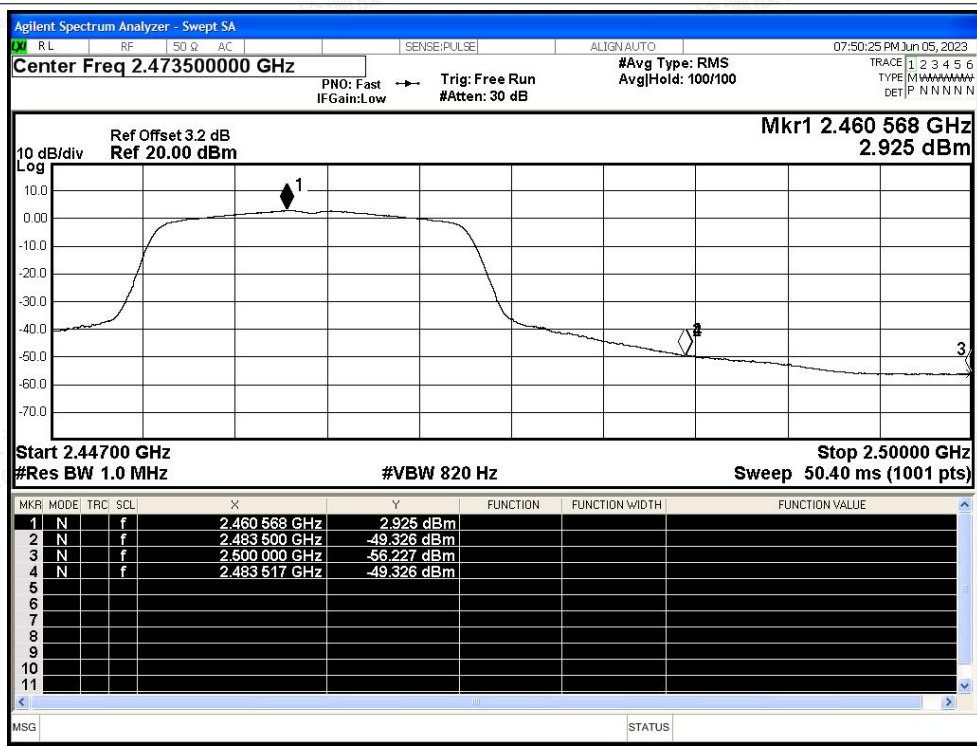

Tel: +(86) 0755-82591330 | E-mail: webmaster@lcs-cert.com | Web: www.lcs-cert.com

Scan code to check authenticity

Restrict Band NVNT n20 2462MHz Ant1 Peak

Restrict Band NVNT n20 2462MHz Ant1 Average

Shenzhen LCS Compliance Testing Laboratory Ltd.