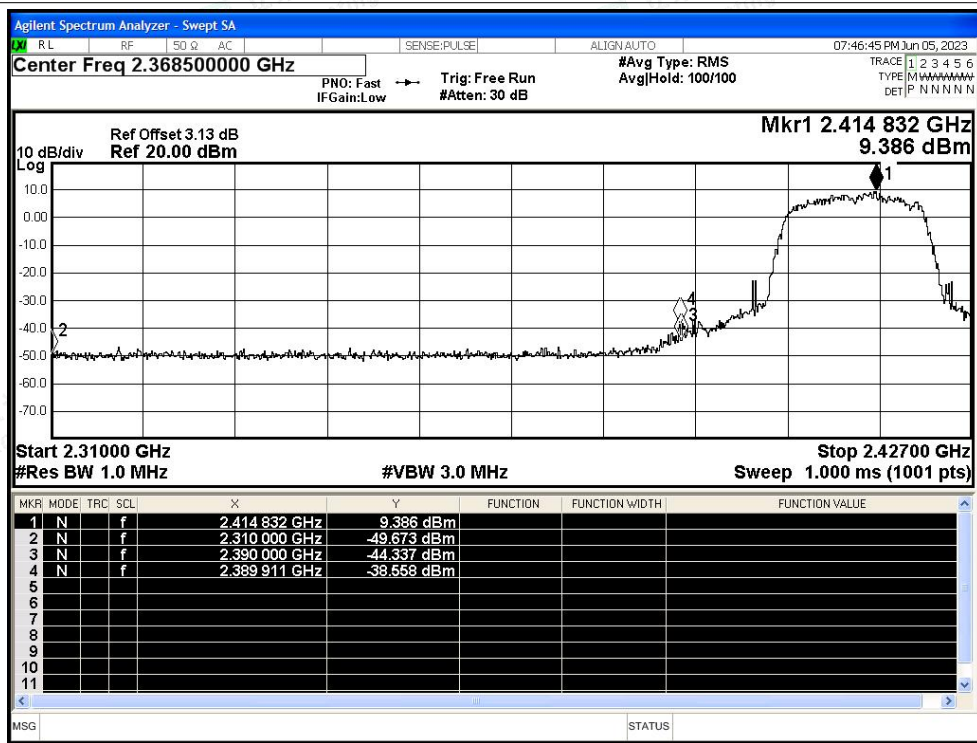

Restrict Band NVNT n20 2412MHz Ant1 Peak