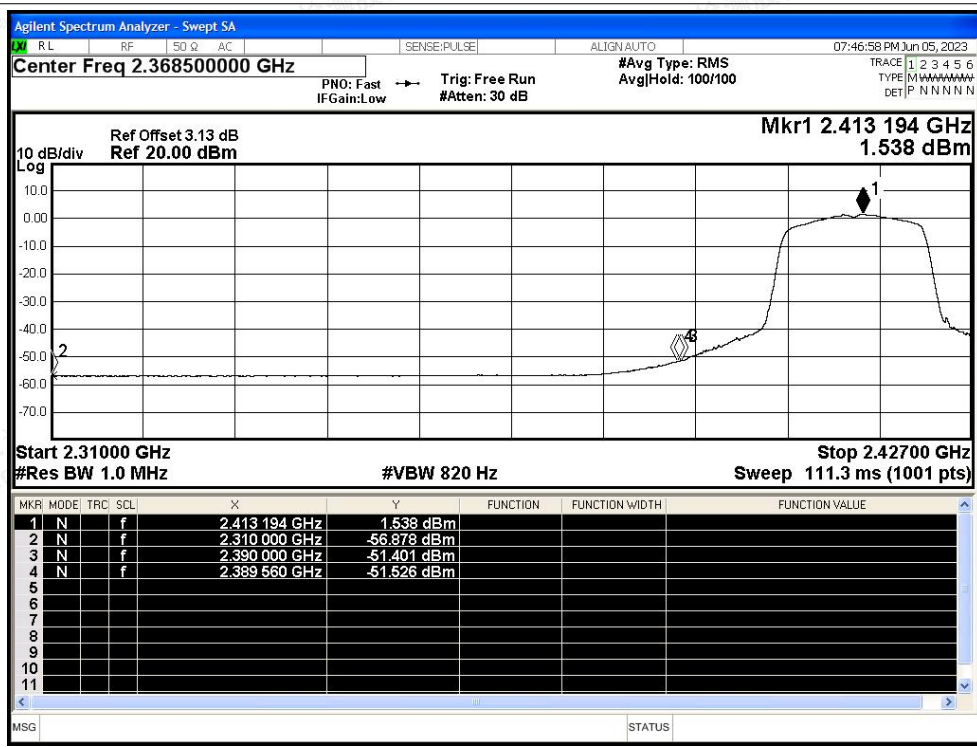

Scan code to check authenticity

Restrict Band NVNT n20 2412MHz Ant1 Peak

Restrict Band NVNT n20 2412MHz Ant1 Average

Shenzhen LCS Compliance Testing Laboratory Ltd.

Add: 101, 201 Bldg A & 301 Bldg C, Juji Industrial Park Yabianxueziwei, Shajing Street, Baoan District, Shenzhen, 518000, China