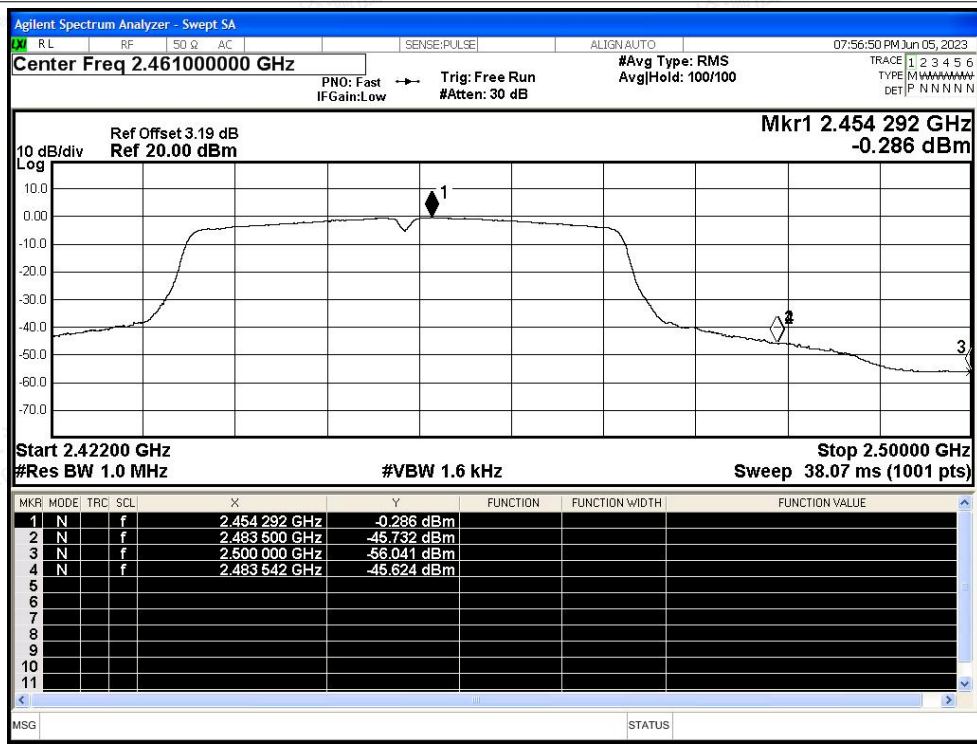

Tel: +(86) 0755-82591330 | E-mail: webmaster@lcs-cert.com | Web: www.lcs-cert.com

Scan code to check authenticity

Restrict Band NVNT n40 2452MHz Ant1 Peak

Restrict Band NVNT n40 2452MHz Ant1 Average

Shenzhen LCS Compliance Testing Laboratory Ltd.