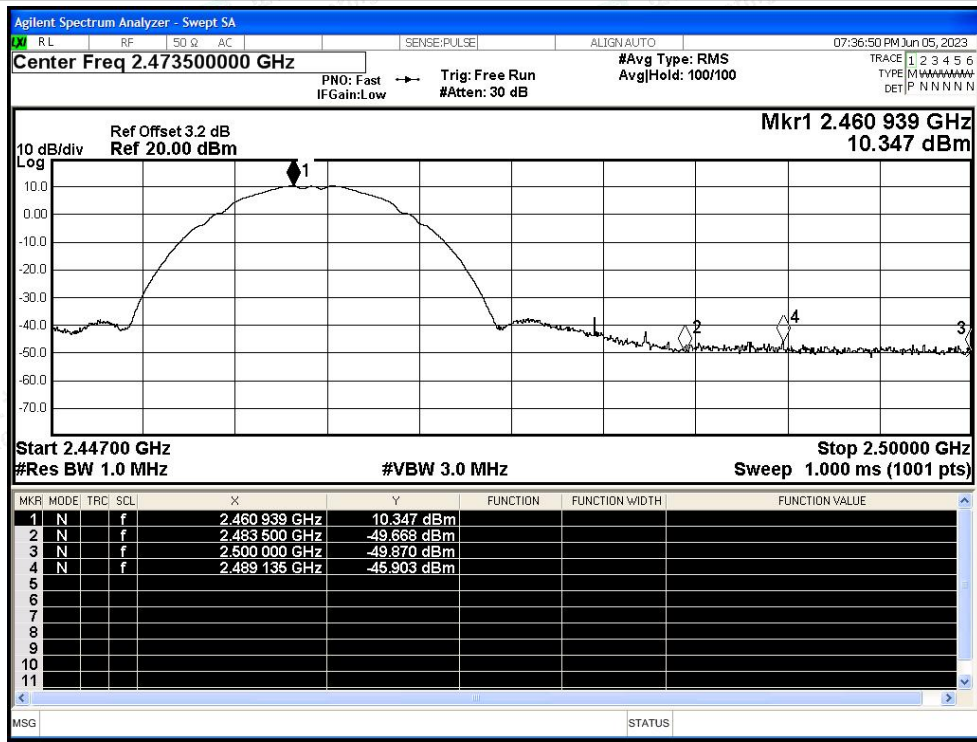

Restrict Band NVNT b 2462MHz Ant1 Peak