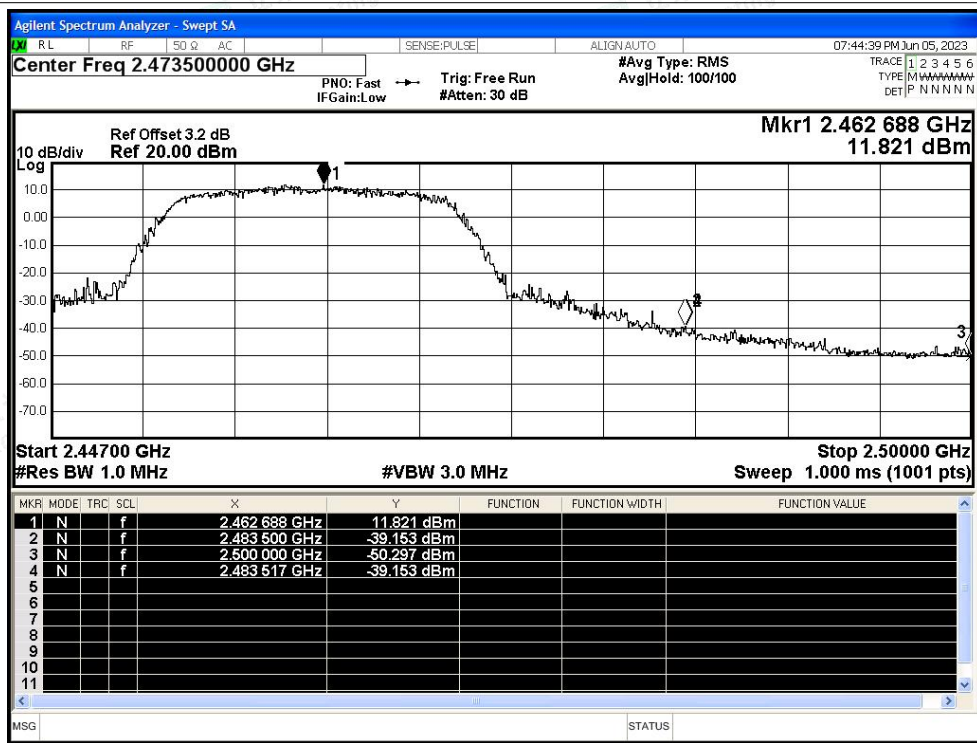

Restrict Band NVNT g 2462MHz Ant1 Peak