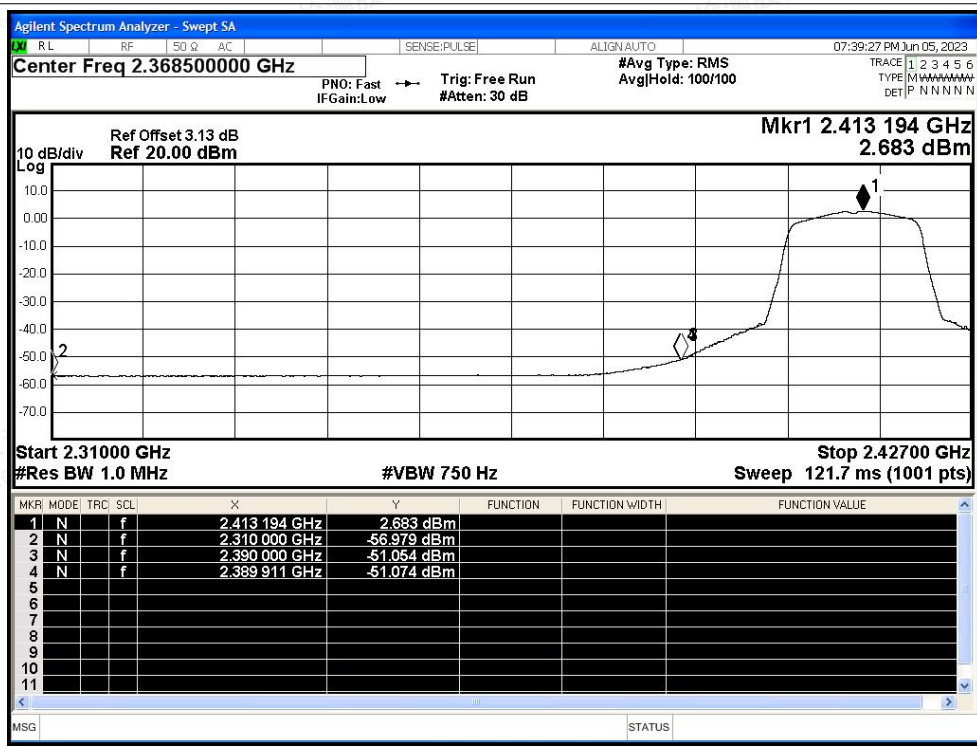

Scan code to check authenticity

Restrict Band NVNT g 2412MHz Ant1 Peak

Restrict Band NVNT g 2412MHz Ant1 Average

Shenzhen LCS Compliance Testing Laboratory Ltd.

Add: 101, 201 Bldg A & 301 Bldg C, Juji Industrial Park Yabianxueziwei, Shajing Street, Baoan District, Shenzhen, 518000, China