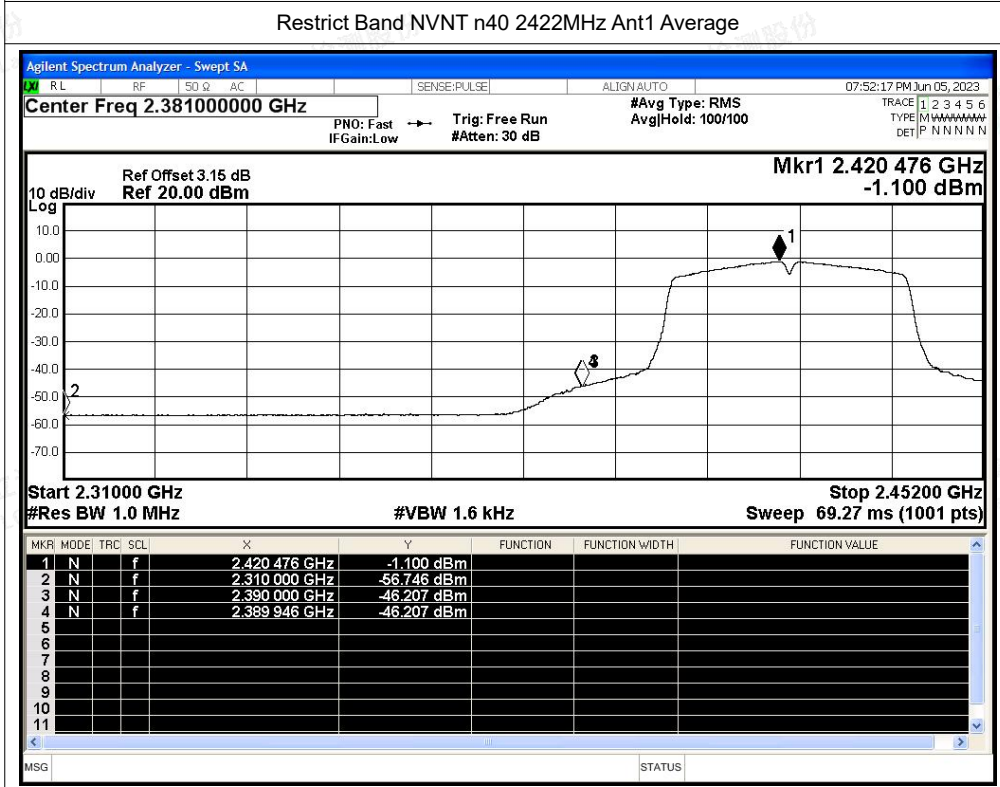

Shenzhen LCS Compliance Testing Laboratory Ltd.

Add: 101, 201 Bldg A & 301 Bldg C, Juji Industrial Park Yabianxueziwei, Shajing Street, Baoan District, Shenzhen, 518000, China

Tel: +(86) 0755-82591330 | E-mail: webmaster@lcs-cert.com | Web: www.lcs-cert.com

Scan code to check authenticity