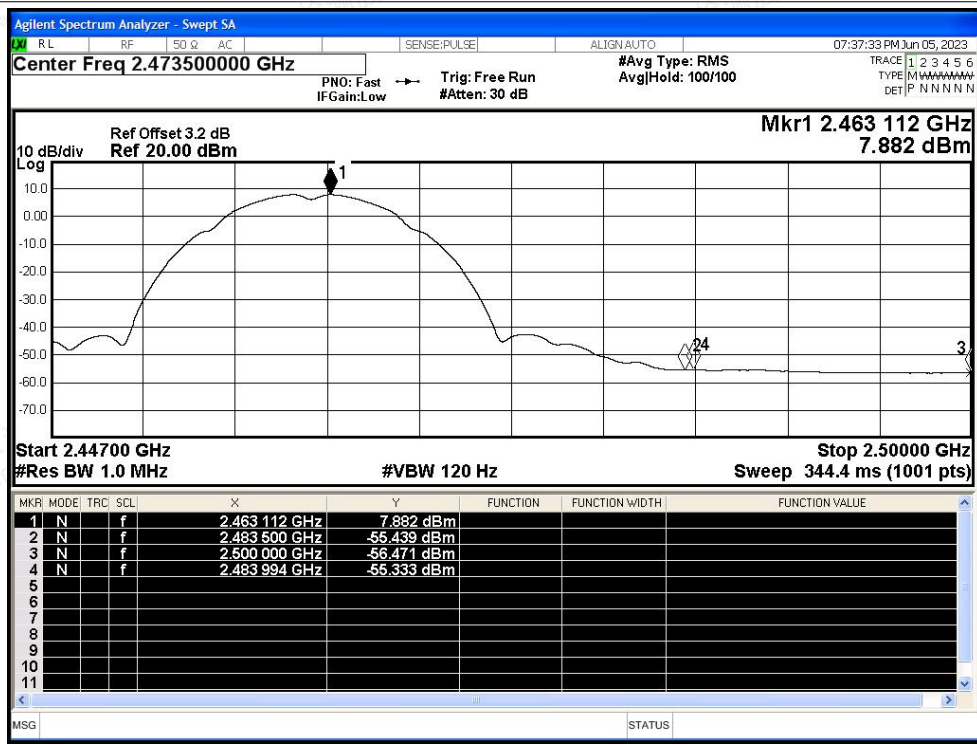

Tel: +(86) 0755-82591330 | E-mail: webmaster@lcs-cert.com | Web: www.lcs-cert.com

Scan code to check authenticity

Restrict Band NVNT b 2462MHz Ant1 Peak

Restrict Band NVNT b 2462MHz Ant1 Average

Shenzhen LCS Compliance Testing Laboratory Ltd.