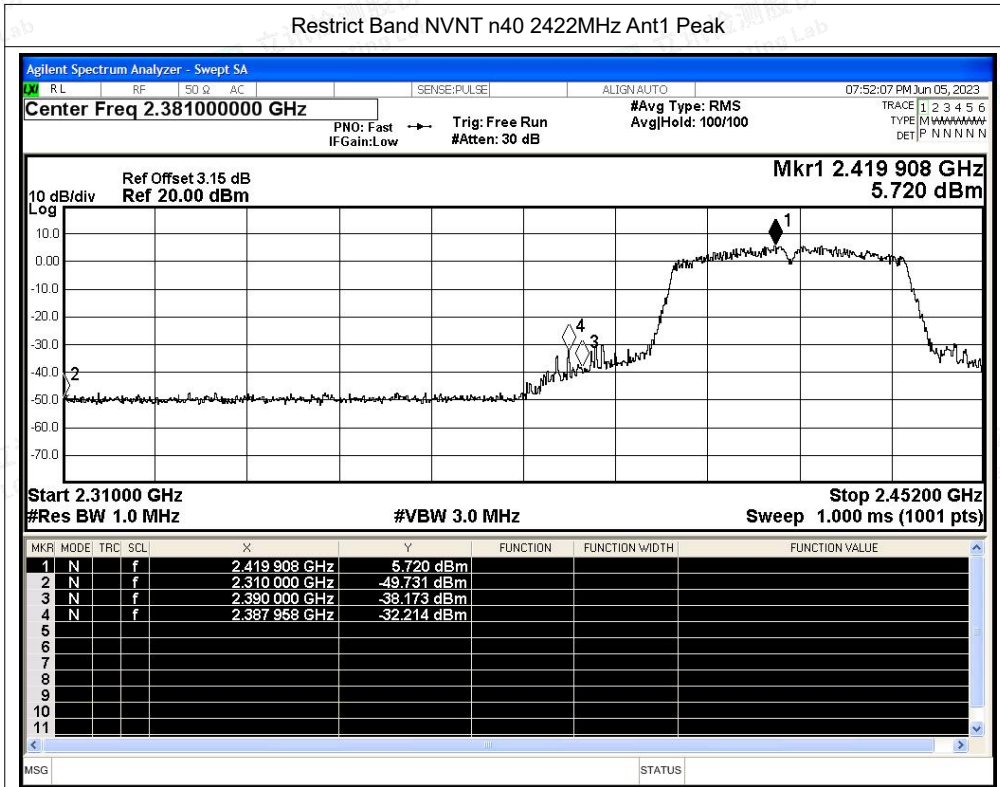

Shenzhen LCS Compliance Testing Laboratory Ltd.

Add: 101, 201 Bldg A & 301 Bldg C, Juji Industrial Park Yabianxueziwei, Shajing Street, Baoan District, Shenzhen, 518000, China

Tel: +(86) 0755-82591330 | E-mail: webmaster@lcs-cert.com | Web: www.lcs-cert.com

Scan code to check authenticity