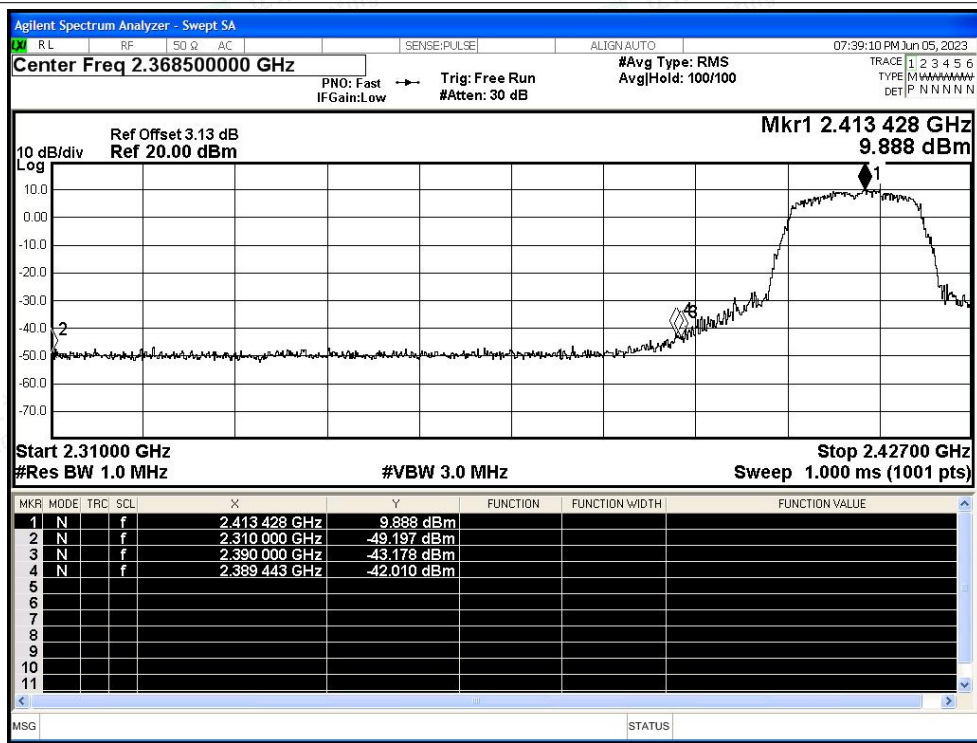

Restrict Band NVNT g 2412MHz Ant1 Peak