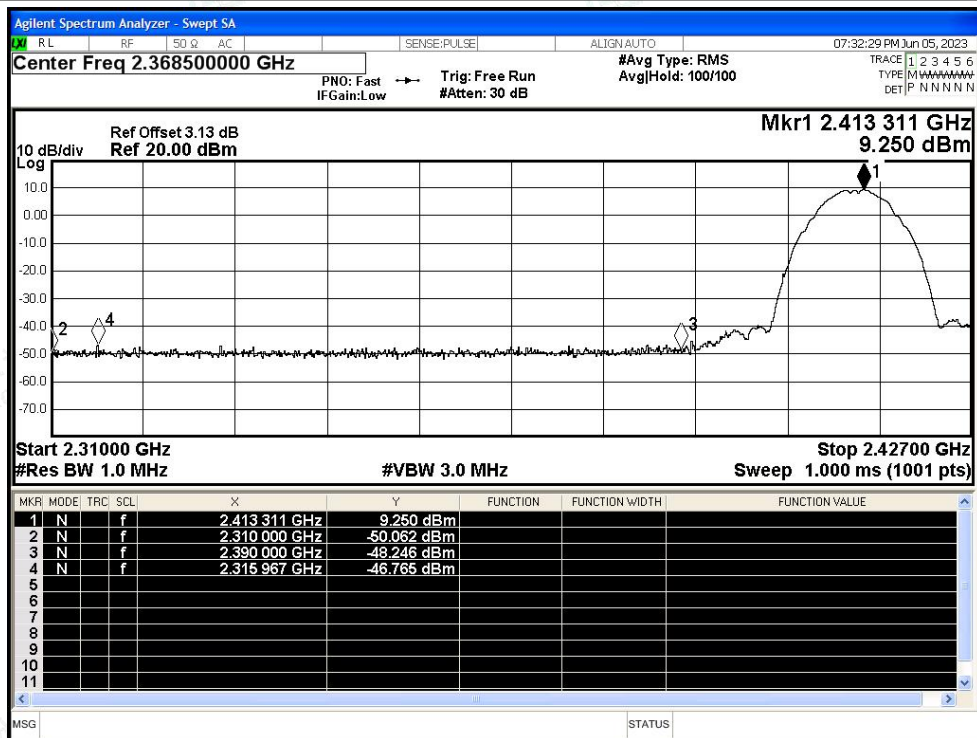

Test Graphs

Restrict Band NVNT b 2412MHz Ant1 Peak