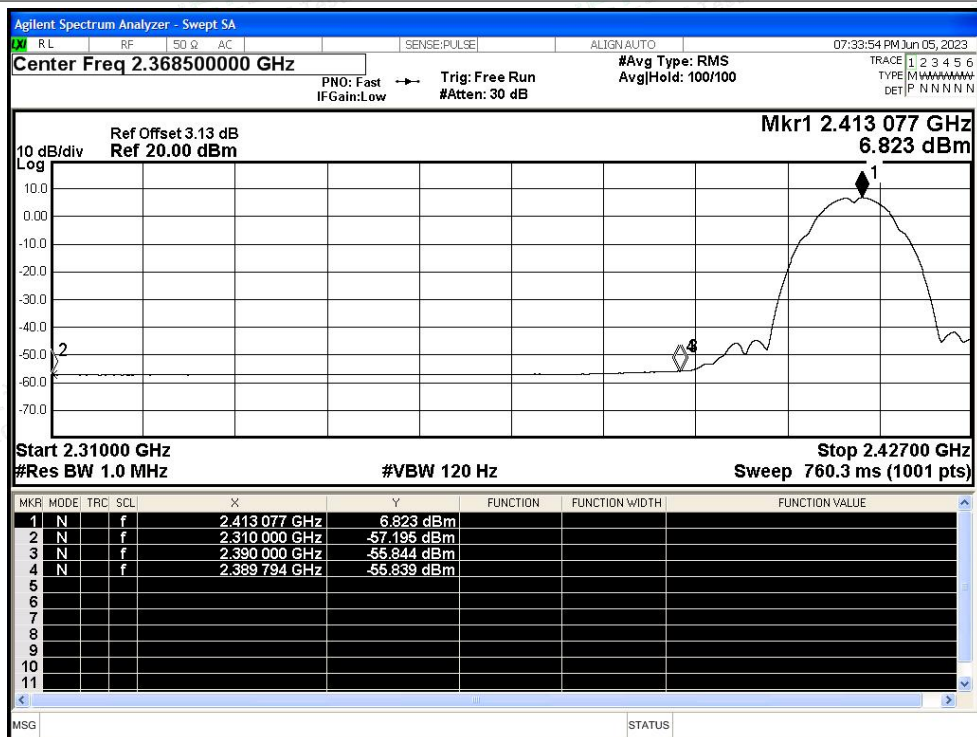

Test Graphs

Restrict Band NVNT b 2412MHz Ant1 Peak

Restrict Band NVNT b 2412MHz Ant1 Average

Shenzhen LCS Compliance Testing Laboratory Ltd.

Add: 101, 201 Bldg A & 301 Bldg C, Juji Industrial Park Yabianxueziwei, Shajing Street, Baoan District, Shenzhen, 518000, China