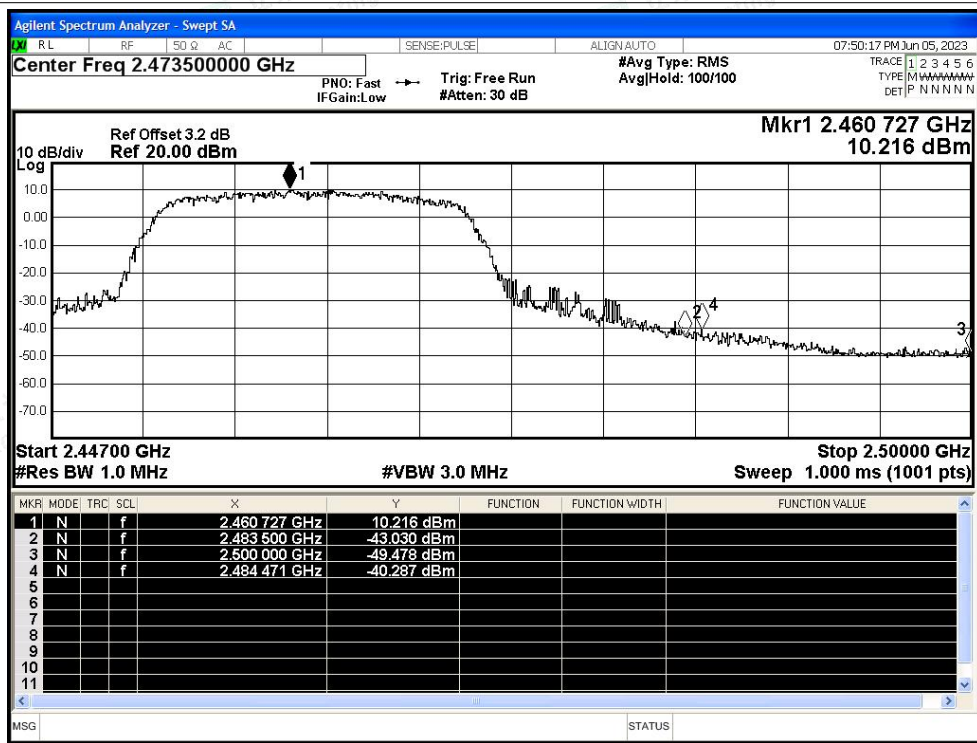

Restrict Band NVNT n20 2462MHz Ant1 Peak