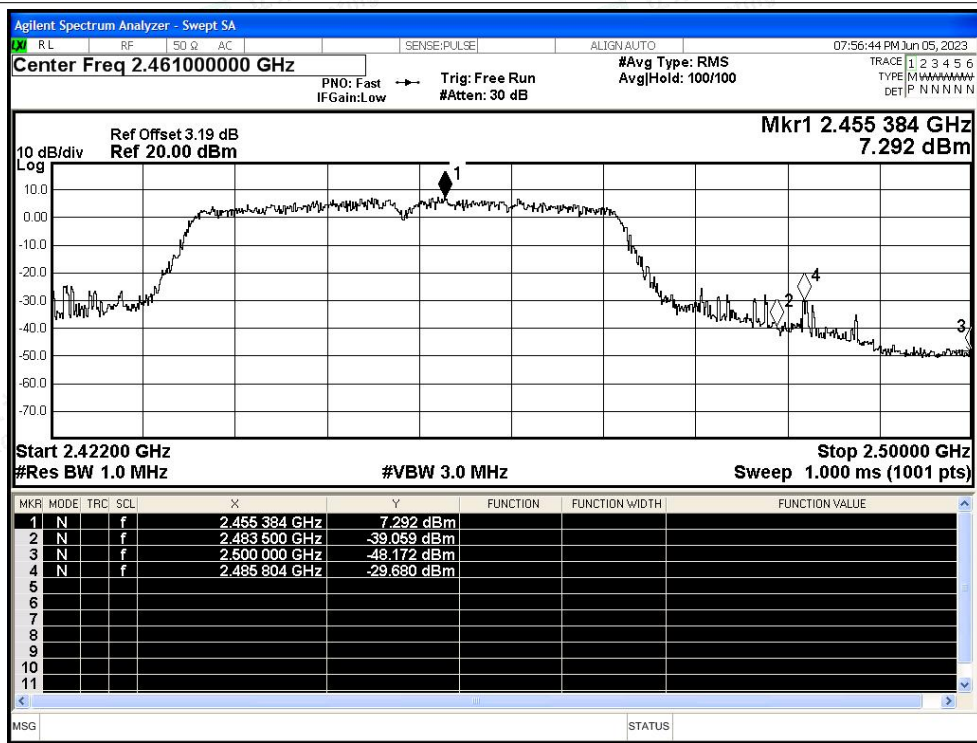

Tel: +(86) 0755-82591330 | E-mail: webmaster@lcs-cert.com | Web: www.lcs-cert.com

Scan code to check authenticity

Restrict Band NVNT n40 2452MHz Ant1 Peak

Restrict Band NVNT n40 2452MHz Ant1 Average

Shenzhen LCS Compliance Testing Laboratory Ltd.