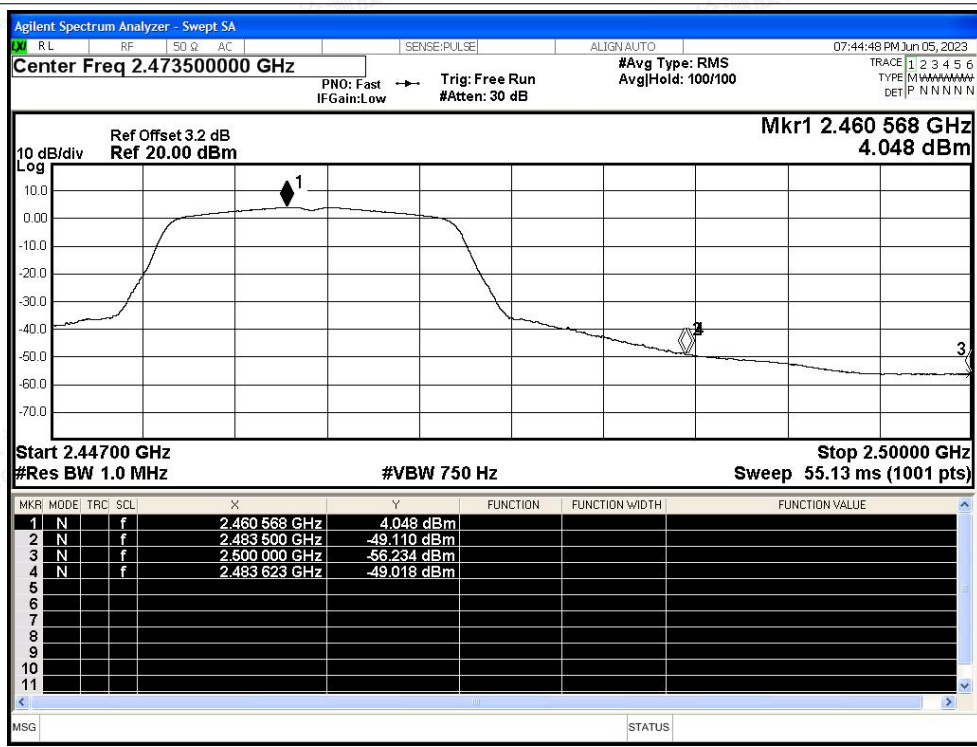

Tel: +(86) 0755-82591330 | E-mail: webmaster@lcs-cert.com | Web: www.lcs-cert.com

Scan code to check authenticity

Restrict Band NVNT g 2462MHz Ant1 Peak

Restrict Band NVNT g 2462MHz Ant1 Average

Shenzhen LCS Compliance Testing Laboratory Ltd.