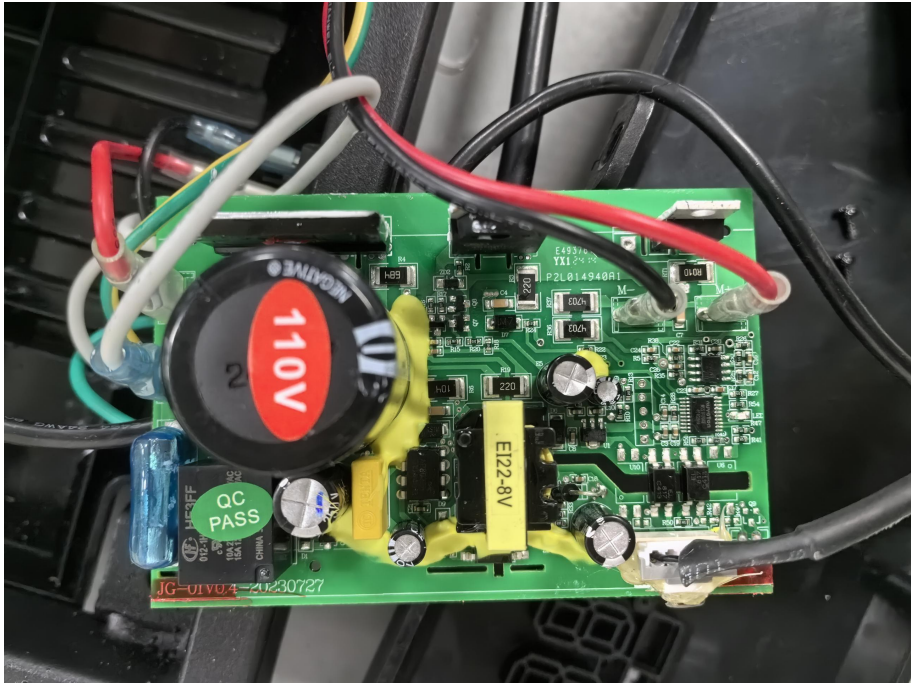

Internal Photos

BLE ANT

433.92MHz RX only antenna

***** END OF REPORT *****