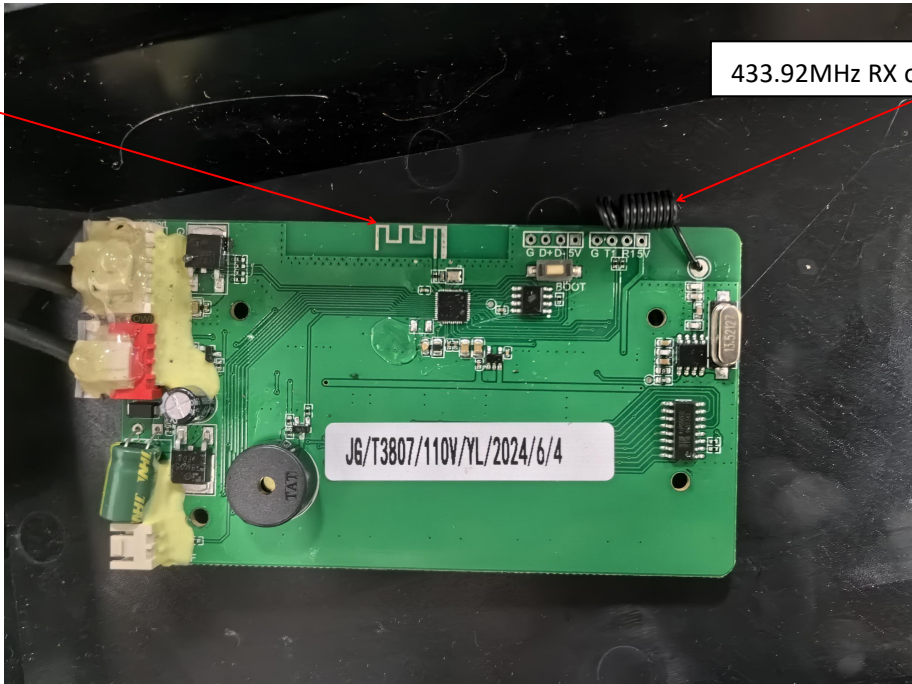

Internal Photos

BLE ANT

433.92MHz RX only antenna

***** END OF REPORT *****