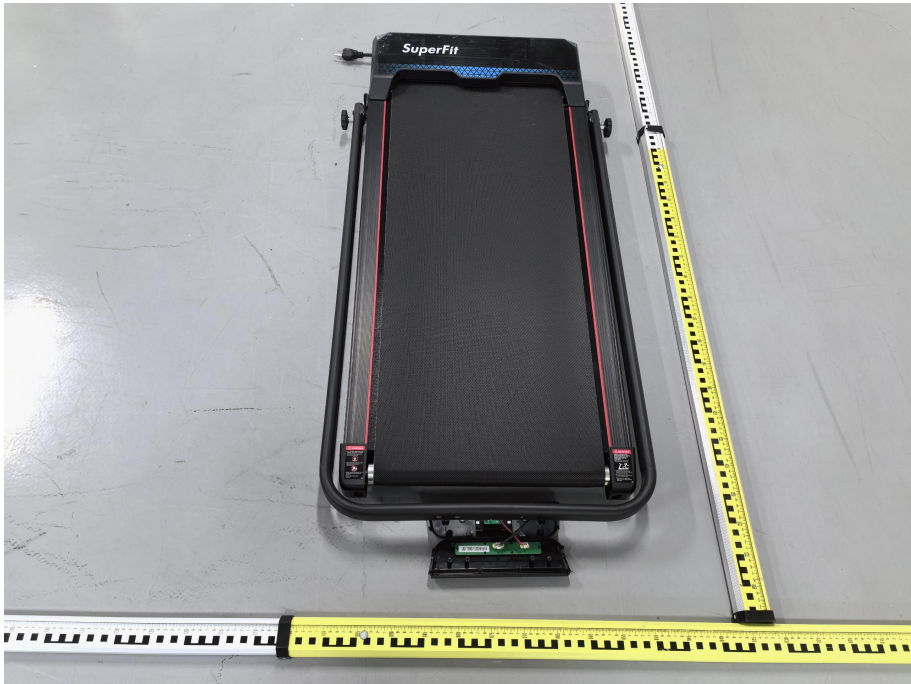

Internal Photos

BLE ANT

433.92MHz RX only antenna

***** END OF REPORT *****