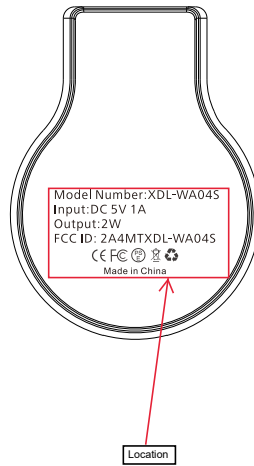

## Label Artwork and Location

Model: XDL-WA04S

Label :

Size: L\*W=21.96\*11.01mm