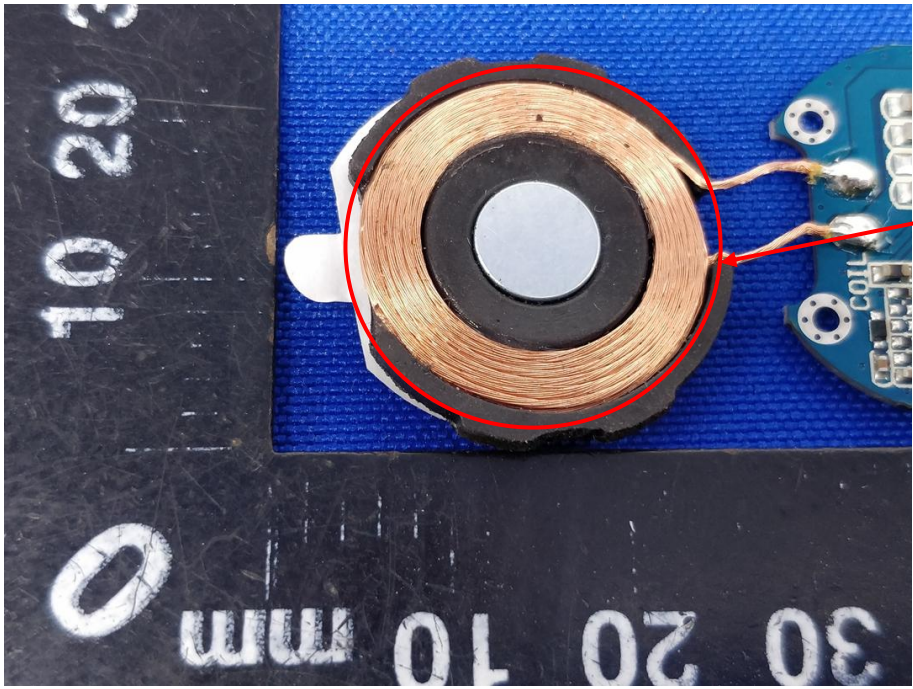

# Appendix C: Photographs of EUT

Product: Watch Wireless Charger

Model: XDL-WA04S

Internal Photos

Antenna