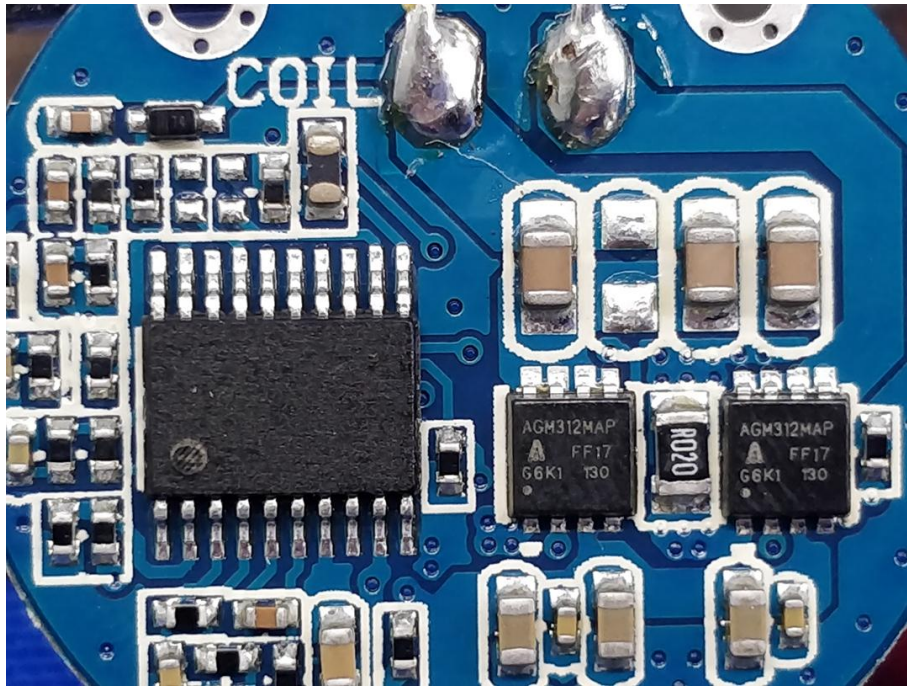

# Appendix C: Photographs of EUT

Product: Watch Wireless Charger

Model: XDL-WA04S

Internal Photos

Antenna