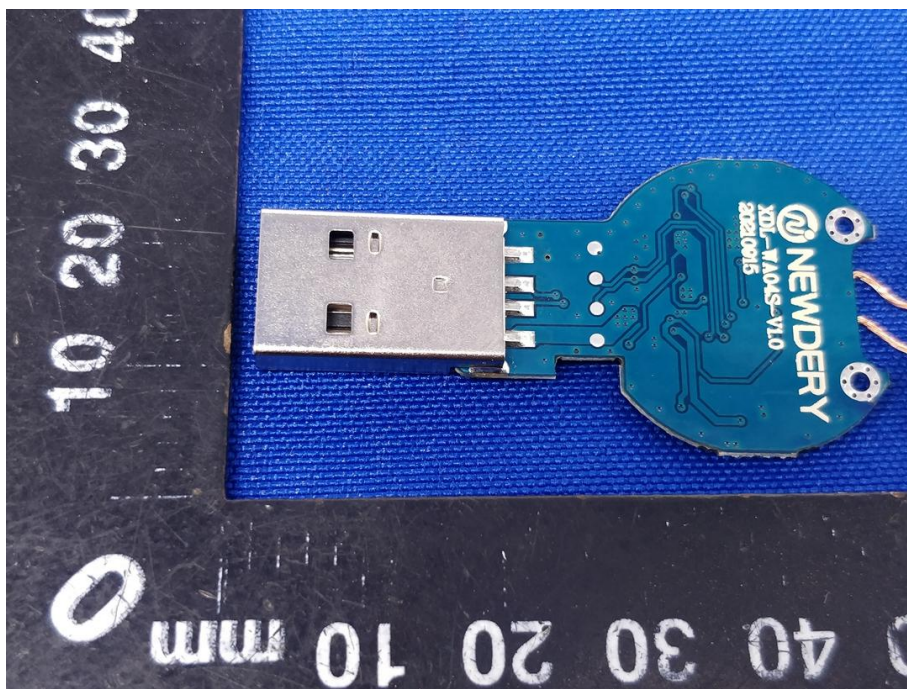

# Appendix C: Photographs of EUT

Product: Watch Wireless Charger

Model: XDL-WA04S

Internal Photos

Antenna