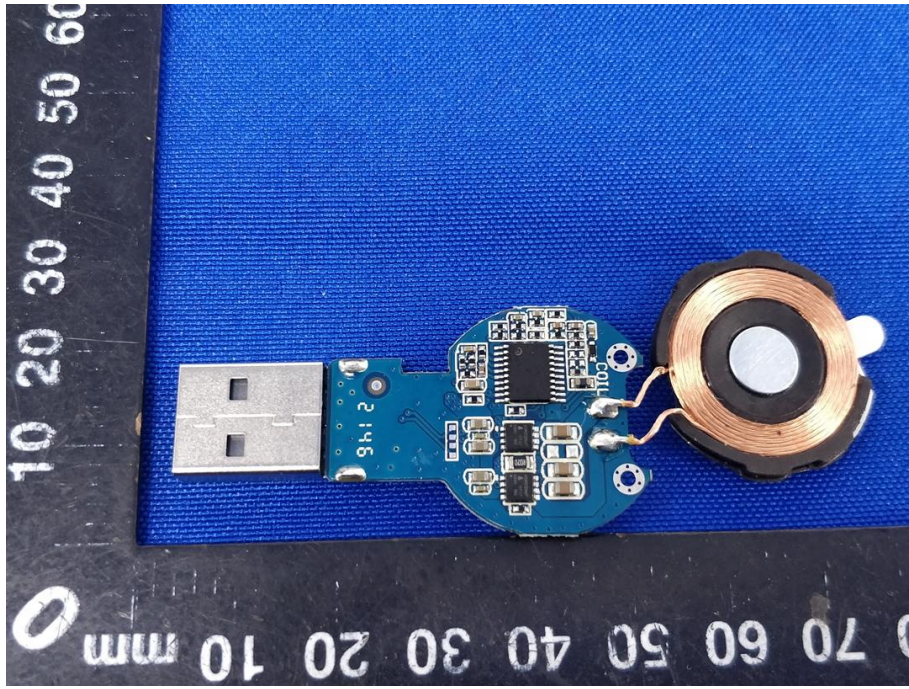

# Appendix C: Photographs of EUT

Product: Watch Wireless Charger

Model: XDL-WA04S

Internal Photos

Antenna