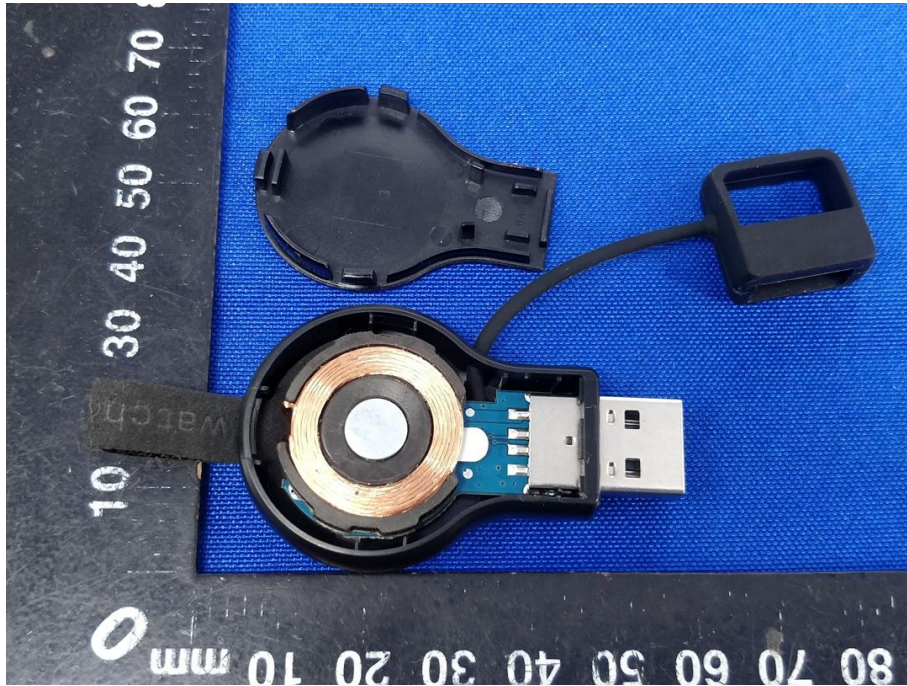

# Appendix C: Photographs of EUT

Product: Watch Wireless Charger

Model: XDL-WA04S

Internal Photos

Antenna