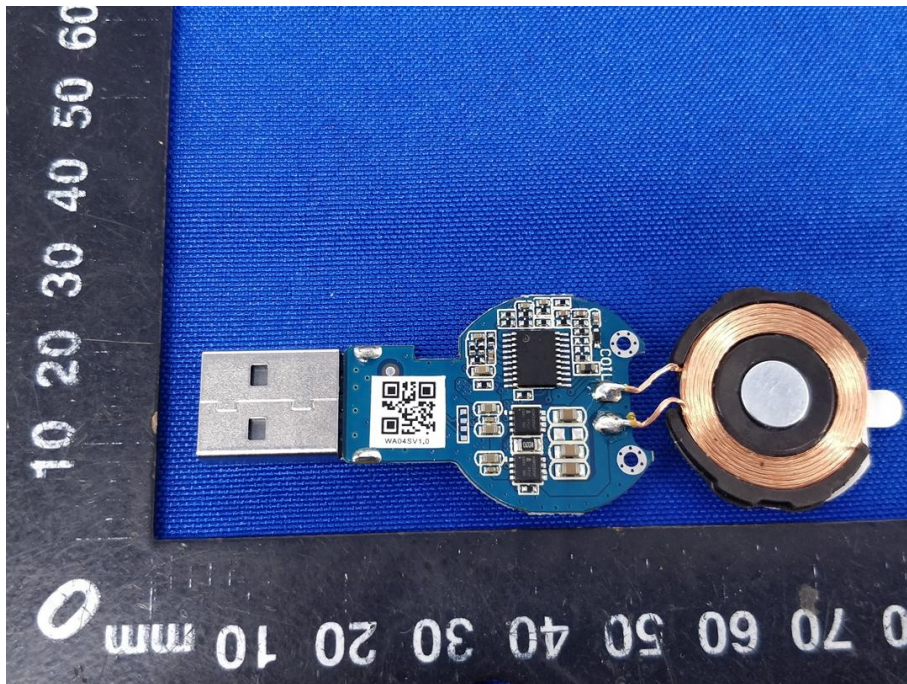

# Appendix C: Photographs of EUT

Product: Watch Wireless Charger

Model: XDL-WA04S

Internal Photos

Antenna