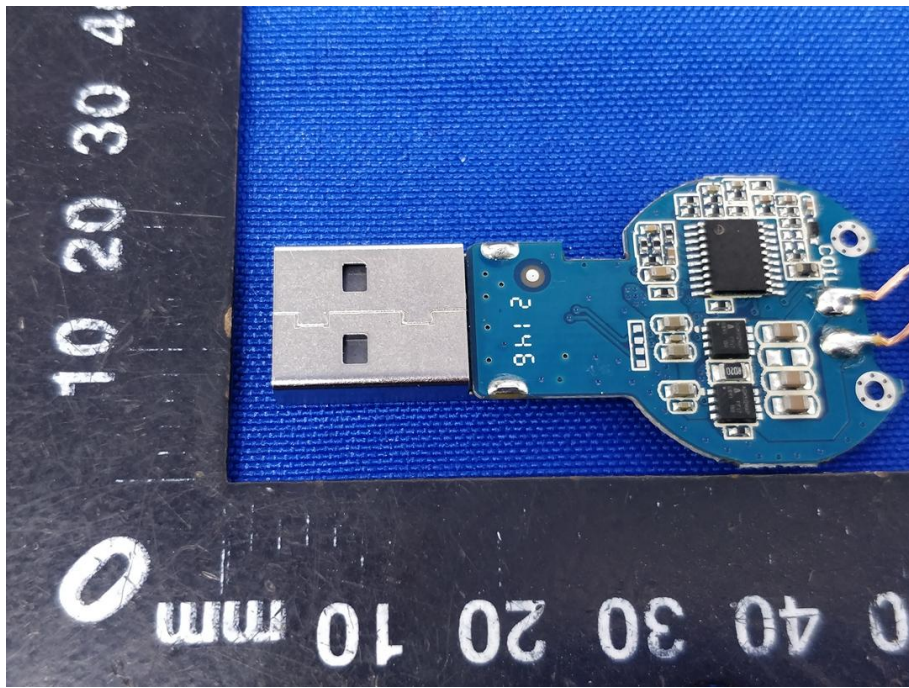

# Appendix C: Photographs of EUT

Product: Watch Wireless Charger

Model: XDL-WA04S

Internal Photos

Antenna