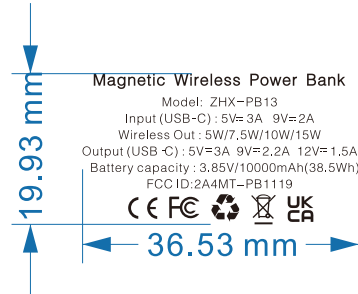

Label Artwork and Location

Model: ZHX-PB13

Label:

Location