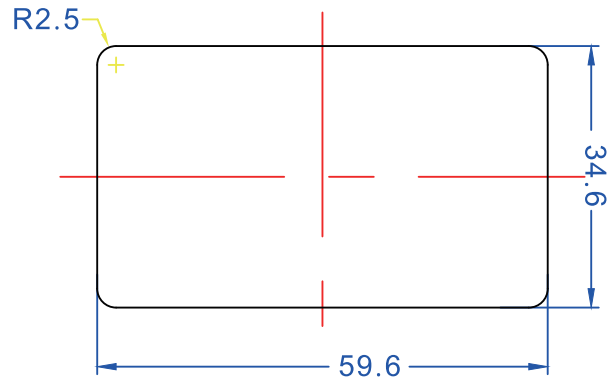

帶背膠厚度0.5mm

- Black黑
- 877C銀

**RK ROYAL KLUDGE** Mechanical Keyboard  
FCCID:2A4MQ-RKN80  
IC:29367-RKN80

Model: RK N80  
Rating: 5V=200mA(Max)

S/N: 年+月XXXXXX

FC CE  
EAC

this device complies with part 15 of the FCC rules.Operation is subject to the following two conditions:(1)This device may not cause harmful interference;(2)This device must accept any interference received,including interference that may cause undesired operation.