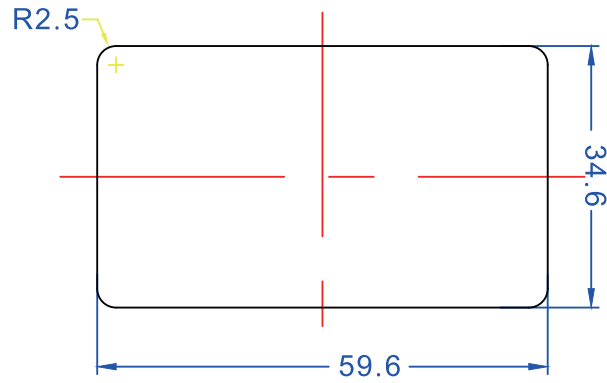

帶背膠厚度0.5mm

- Black黑
- 877C銀

RK ROYAL KLUDGE Mechanical Keyboard
FCCID:2A4MQ-RKN80
IC:29367-RKN80

Model: 660
Rating: 5V=200mA(Max)

S/N: 年+月XXXXXX

FC CE
EAC

this device complies with part 15 of the FCC rules. Operation is subject to the following two conditions: (1) This device may not cause harmful interference. (2) This device must accept any interference received, including interference that may cause undesired operation.