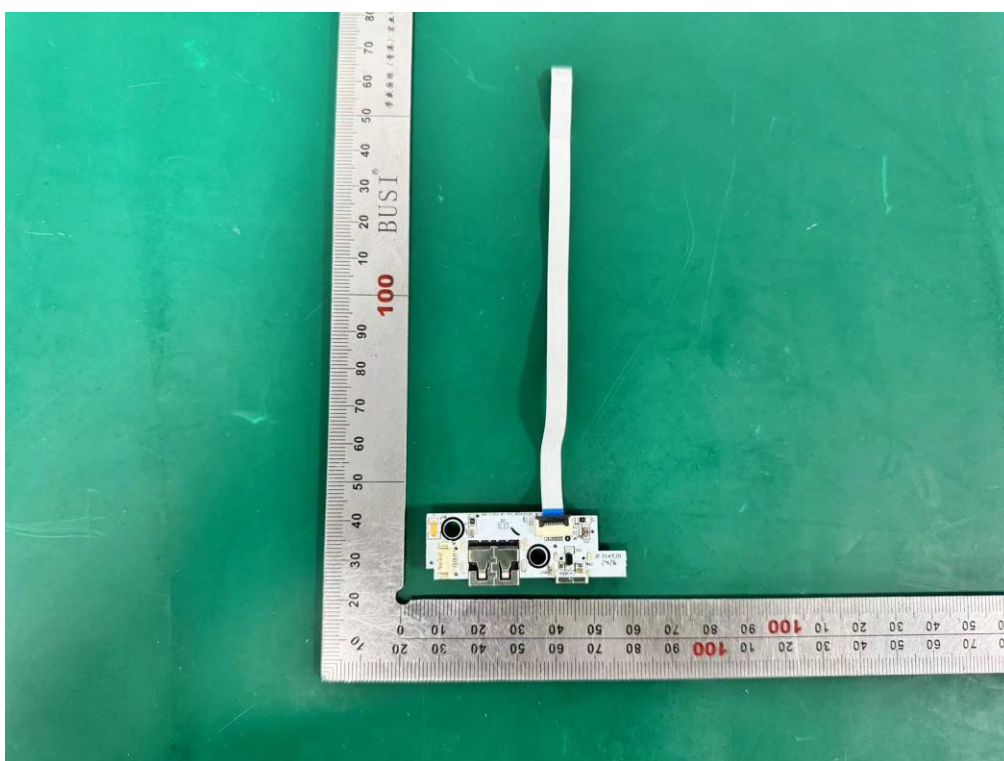

Internal photos

M/N: RK M87