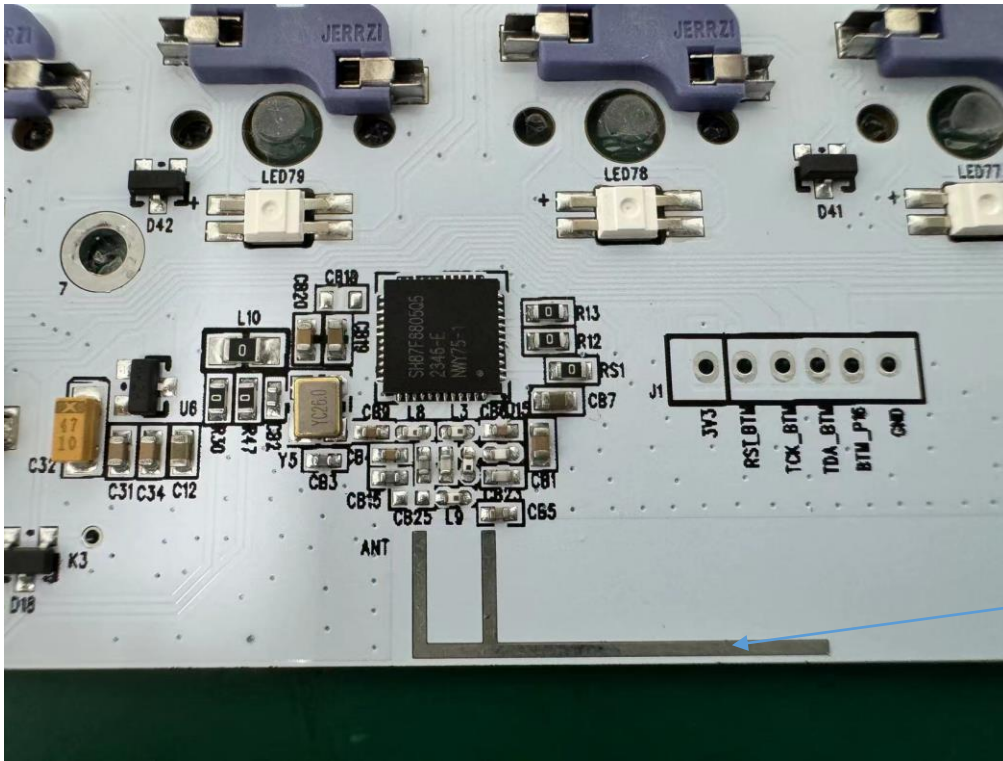

Internal photos
M/N: RK M87

Internal photos
M/N: RK M87

Bluetooth/
2.4G SRD
Antenna

Internal photos

M/N: RK M87

Internal photos

M/N: RK M87

Internal photos