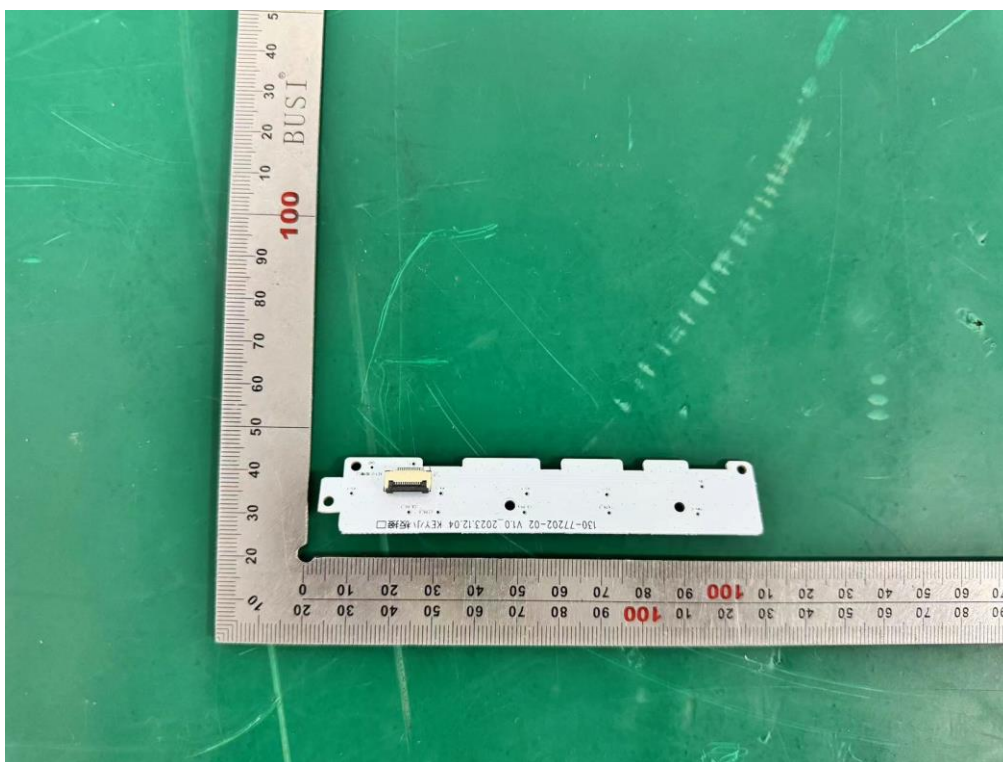

Internal photos
M/N: RK M87

Internal photos
M/N: RK M87

Bluetooth/
2.4G SRD
Antenna

Internal photos

M/N: RK M87

Internal photos

M/N: RK M87

Internal photos