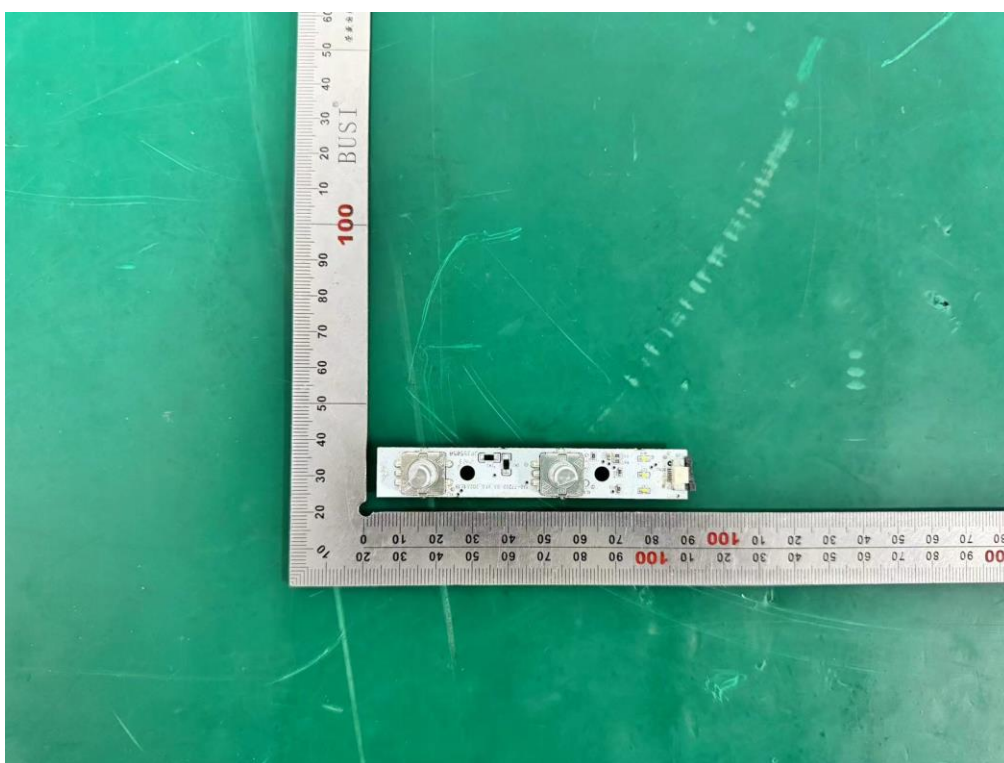

Internal photos
M/N: RK M87

Internal photos
M/N: RK M87

Bluetooth/
2.4G SRD
Antenna

Internal photos

M/N: RK M87

Internal photos

M/N: RK M87

Internal photos