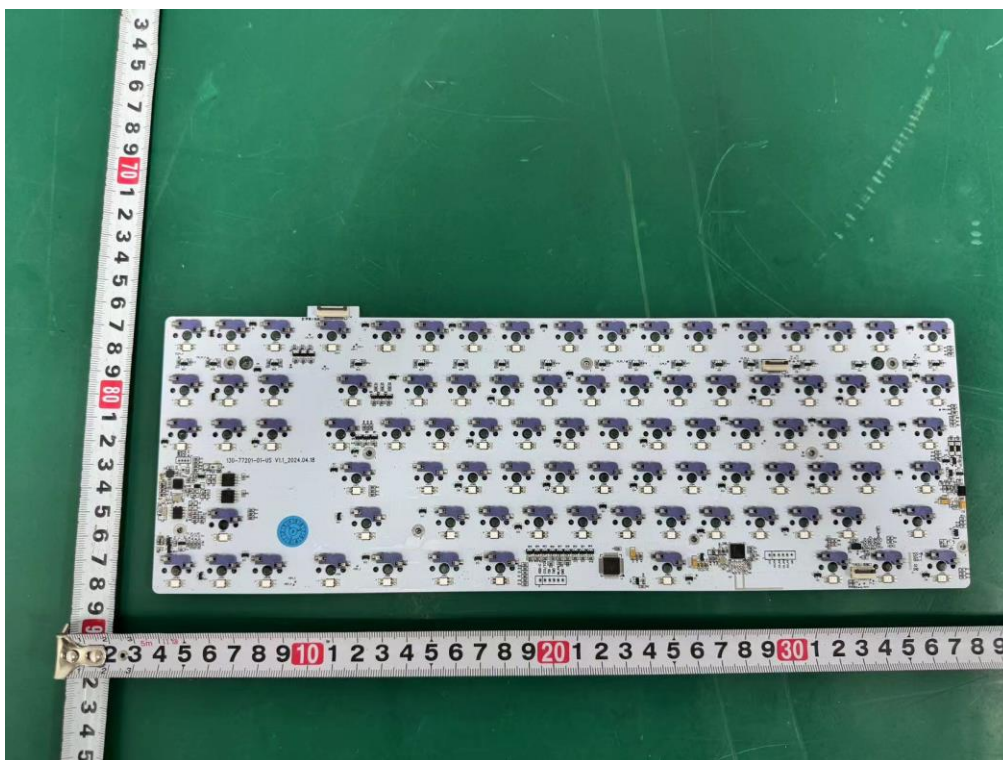

Internal photos
M/N: RK M87

Internal photos
M/N: RK M87

Bluetooth/
2.4G SRD
Antenna

Internal photos

M/N: RK M87

Internal photos

M/N: RK M87

Internal photos