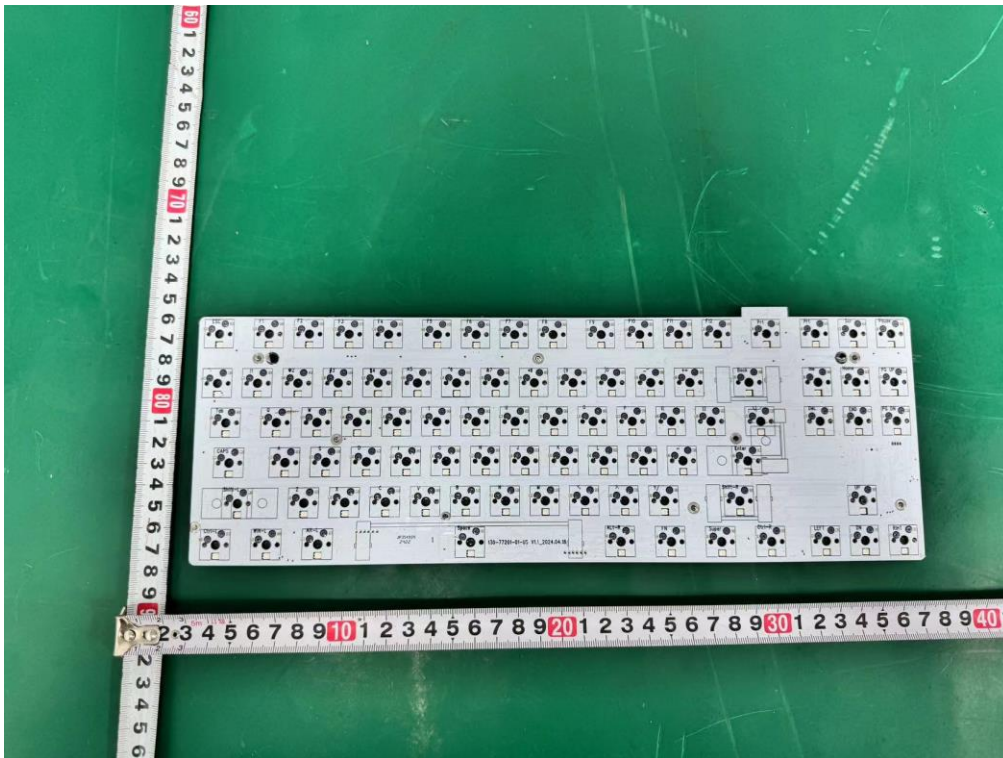

Internal photos
M/N: RK M87

Internal photos
M/N: RK M87

Bluetooth/
2.4G SRD
Antenna

Internal photos

M/N: RK M87

Internal photos

M/N: RK M87

Internal photos

M/N: RK M87

Internal photos
M/N: RK M87