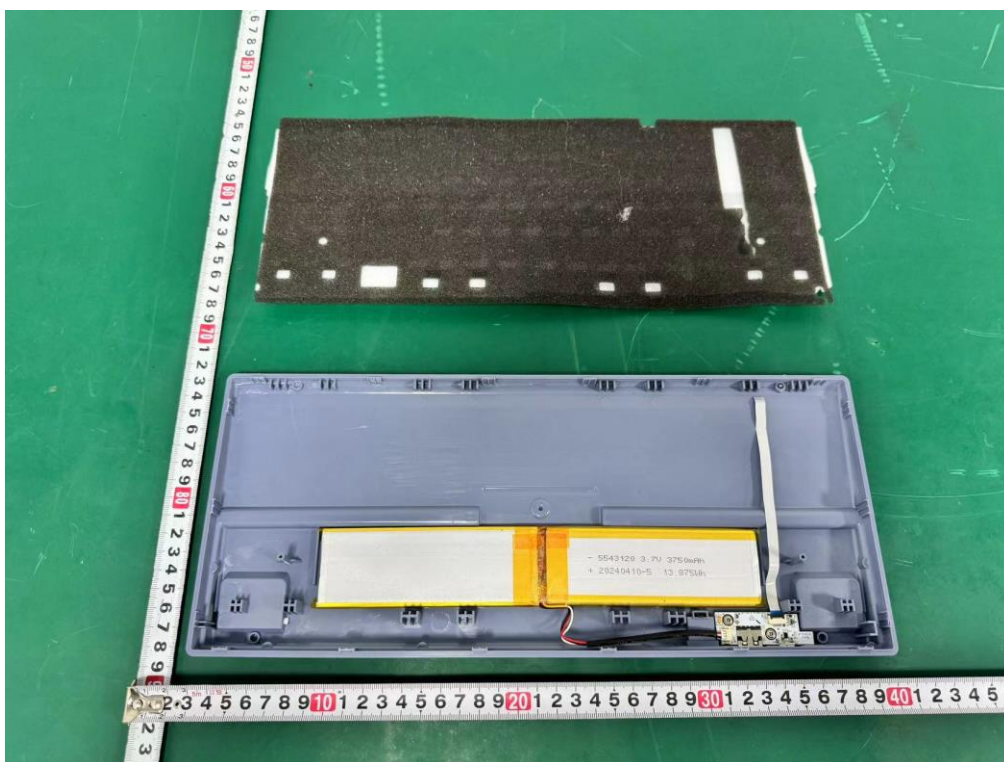

Internal photos
M/N: RK M87

Internal photos
M/N: RK M87

Bluetooth/
2.4G SRD
Antenna

Internal photos

M/N: RK M87

Internal photos

M/N: RK M87

Internal photos

M/N: RK M87

Internal photos
M/N: RK M87