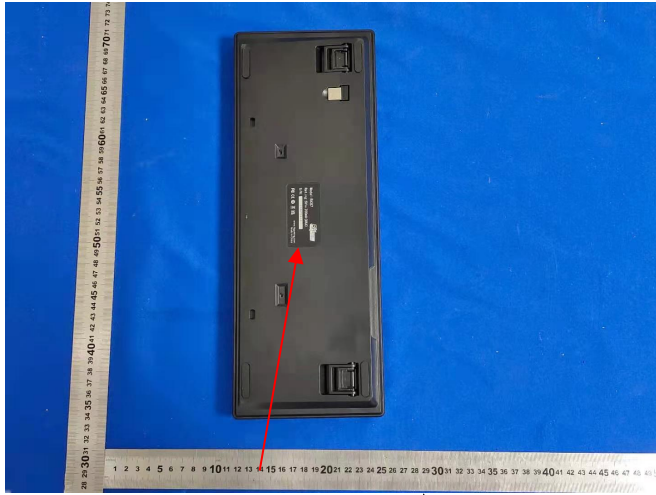

## Label and Label Location

FCC ID:2A4MQ-RK87

L\*W: 10mm\*7mm

Black font on a white label