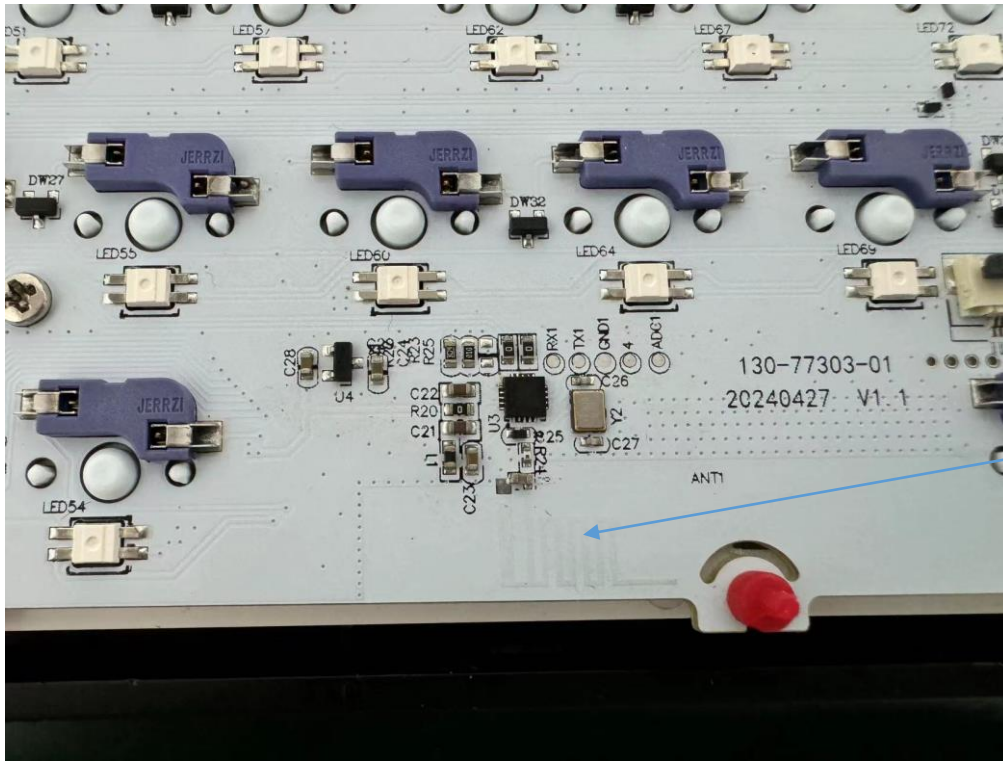

Internal photos

M/N: R87Pro

Internal photos

M/N: R87Pro

Internal photos

M/N: R87Pro

Internal photos  
M/N: R87Pro

Internal photos

M/N: R87Pro

Internal photos  
M/N: R87Pro

Bluetooth  
/2.4G SRD  
ANT