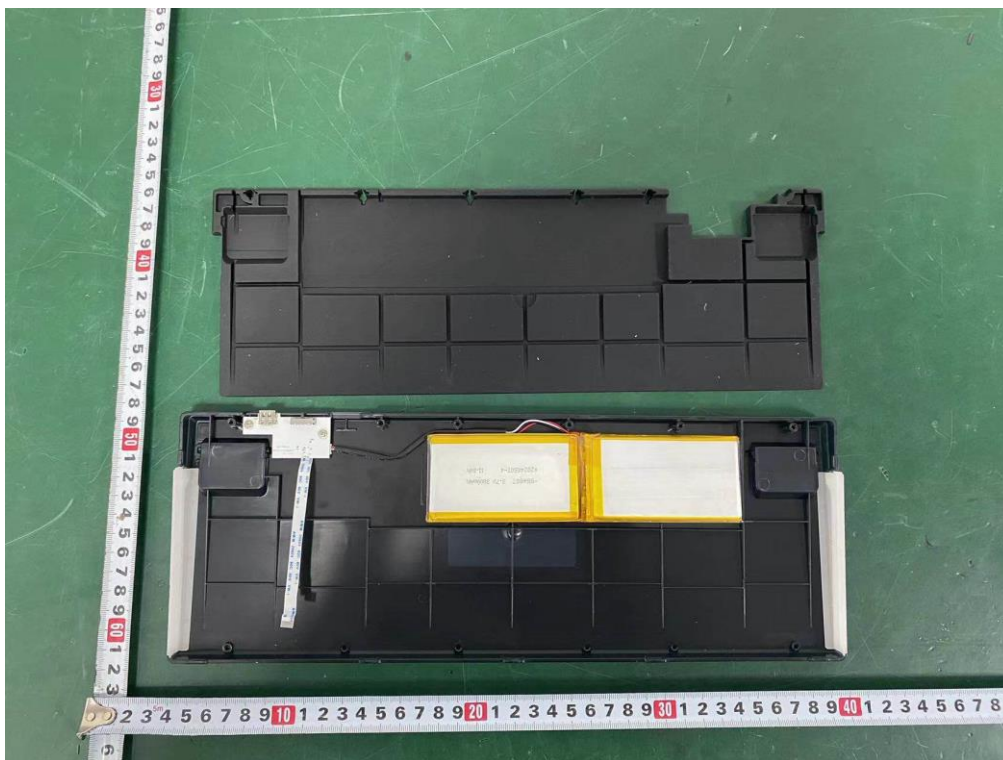

Internal photos

M/N: R87Pro

Internal photos

M/N: R87Pro

Internal photos

M/N: R87Pro

Internal photos  
M/N: R87Pro

Internal photos

M/N: R87Pro

Internal photos  
M/N: R87Pro

Bluetooth  
/2.4G SRD  
ANT