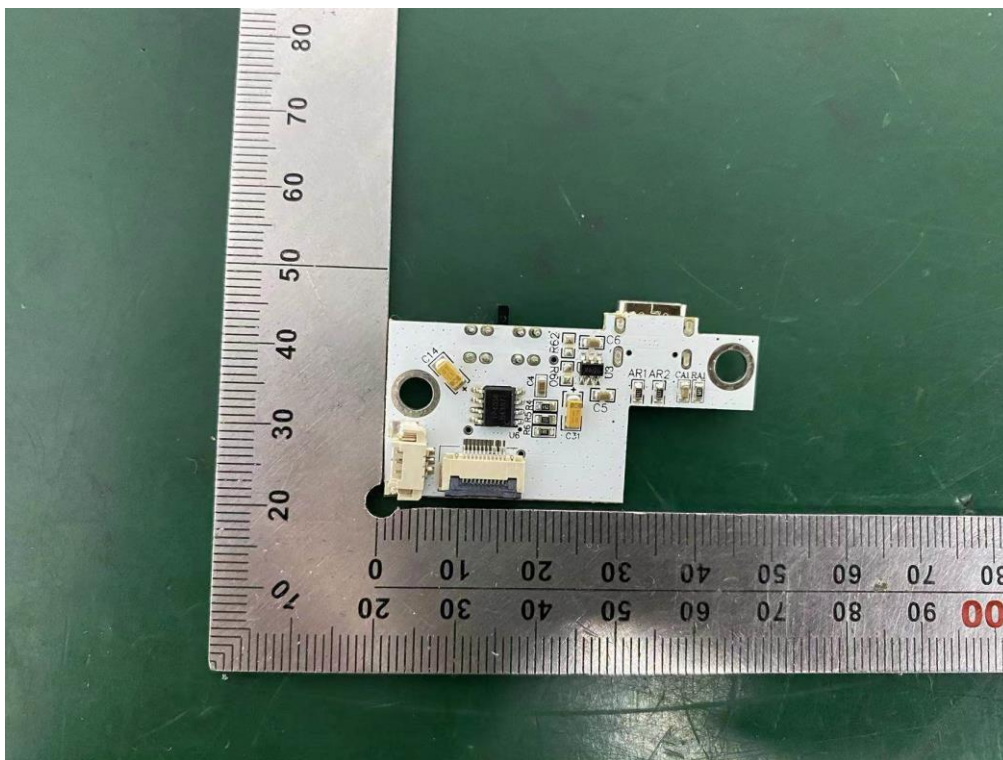

Internal photos

M/N: R87Pro

Internal photos

M/N: R87Pro

Internal photos

M/N: R87Pro

Internal photos  
M/N: R87Pro

Internal photos

M/N: R87Pro

Internal photos  
M/N: R87Pro

Bluetooth  
/2.4G SRD  
ANT