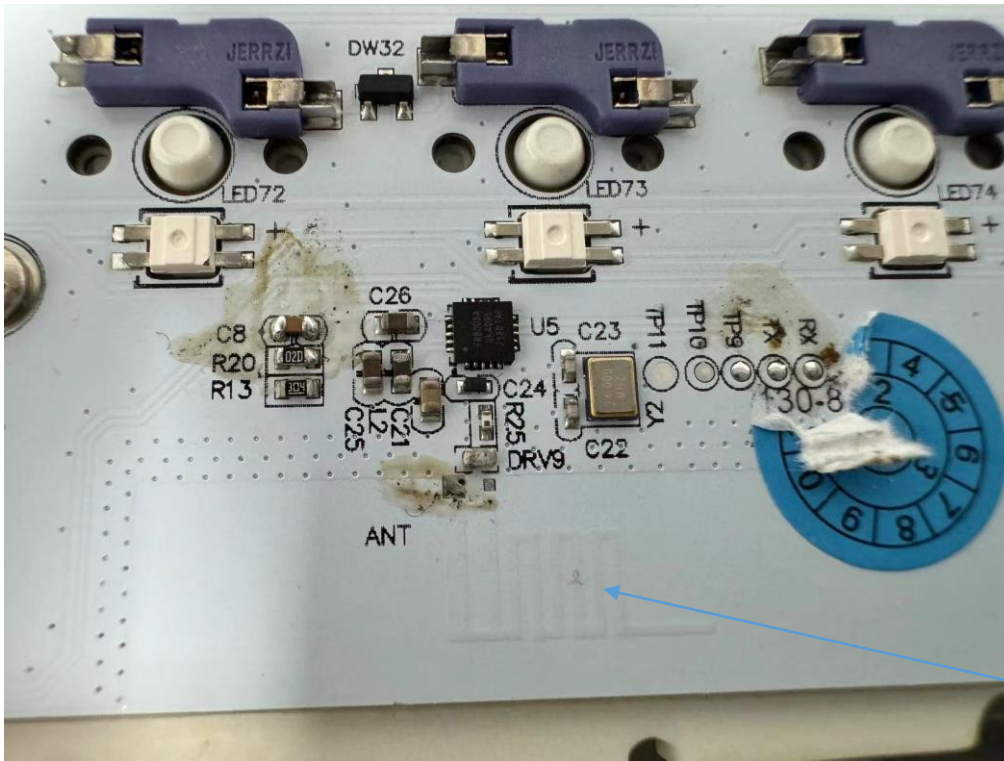

Internal photos

M/N: R75Pro

Internal photos

M/N: R75Pro

Internal photos

M/N: R75Pro

Internal photos

M/N: R75Pro

Internal photos

M/N: R75Pro

Internal photos

M/N: R75Pro

Bluetooth
/2.4G SRD
ANT