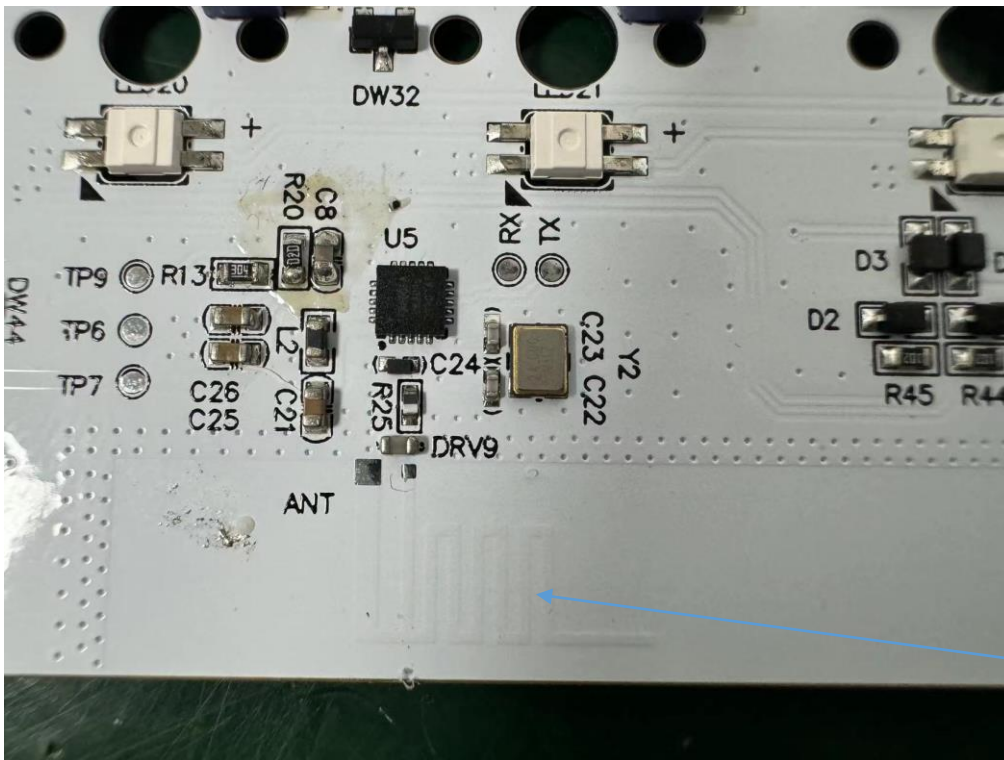

Internal photos

M/N: R65

Internal photos

M/N: R65

Internal photos

M/N: R65

Internal photos

M/N: R65

Internal photos

M/N: R65

Internal photos

M/N: R65

Bluetooth/
2.4G SRD
ANT