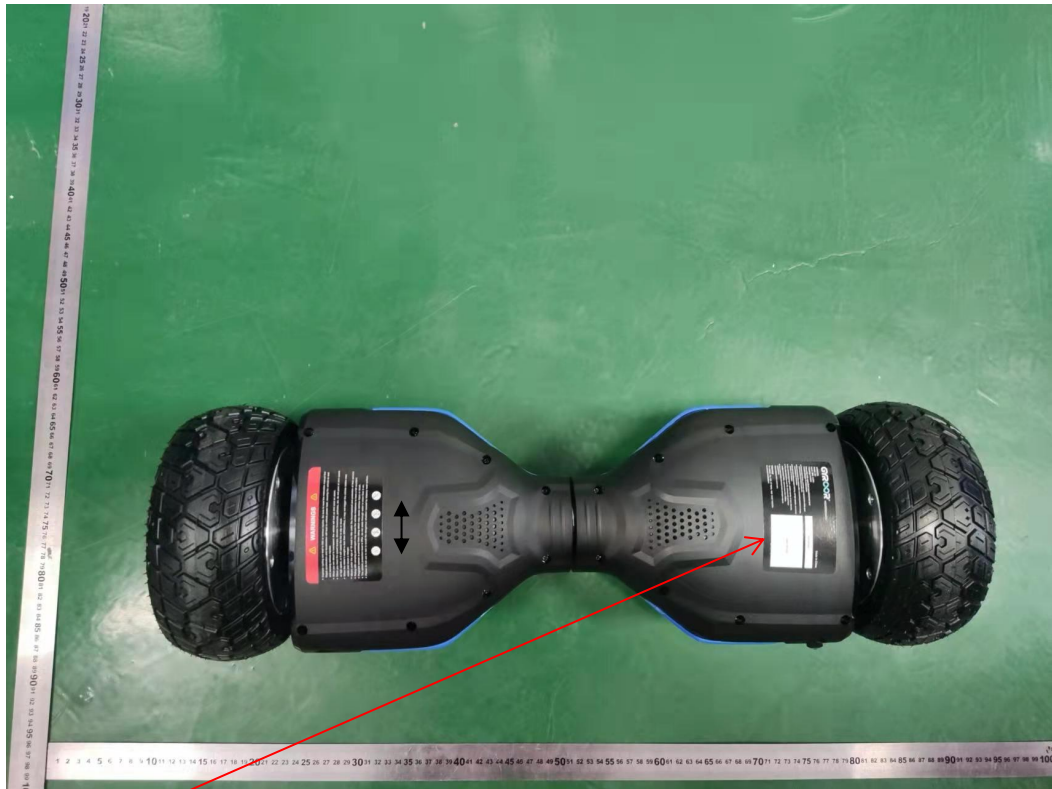

Label and Label Location

FCC ID: 2A4L5-G2

L*W: 10mm*5mm

label and White font