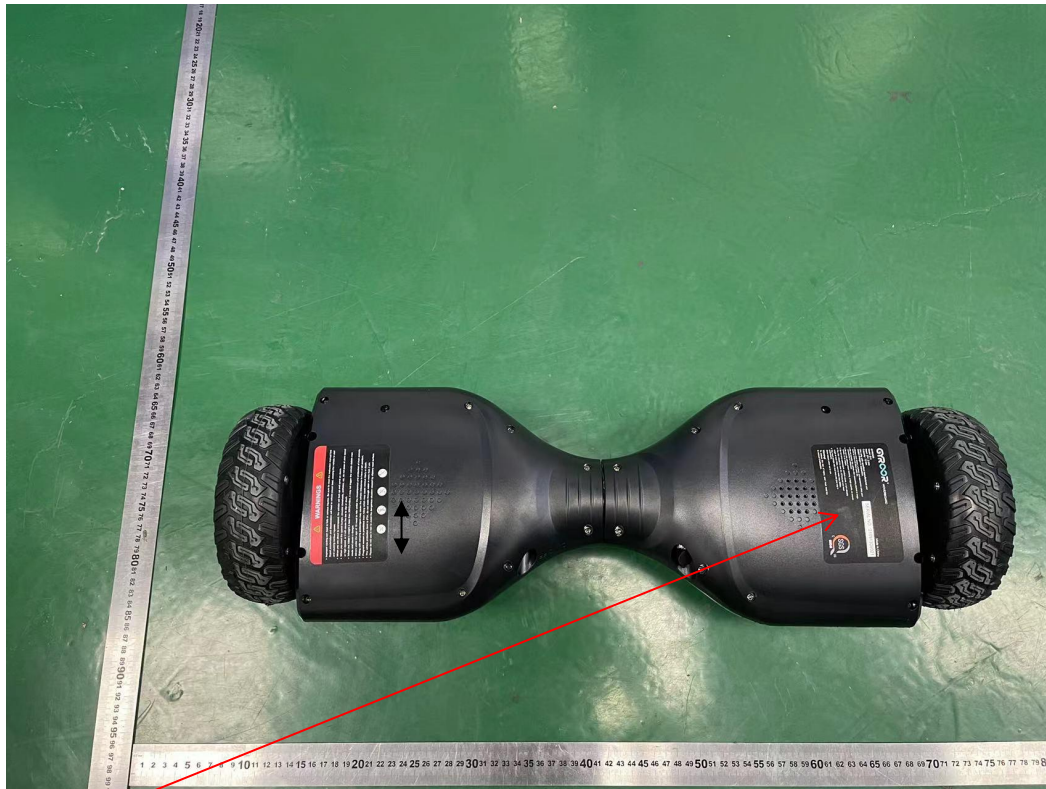

Label and Label Location

FCC ID: 2A4L5-G11

L*W: 10mm*5mm

label and White font