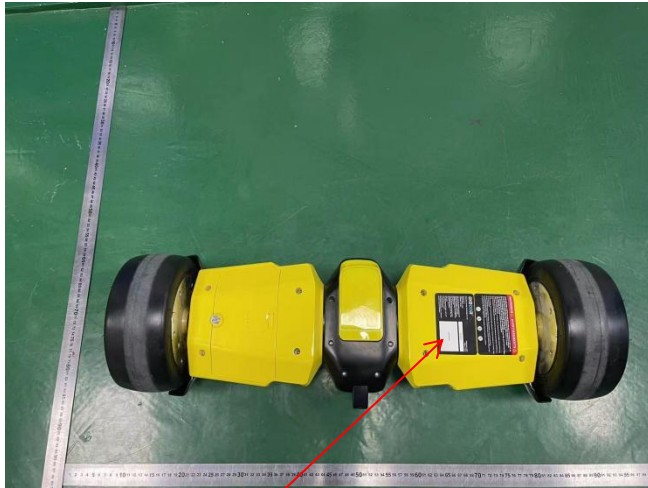

## Label and Label Location

FCC ID: 2A4L5-F1

L\*W: 10mm\*5mm

label and White font