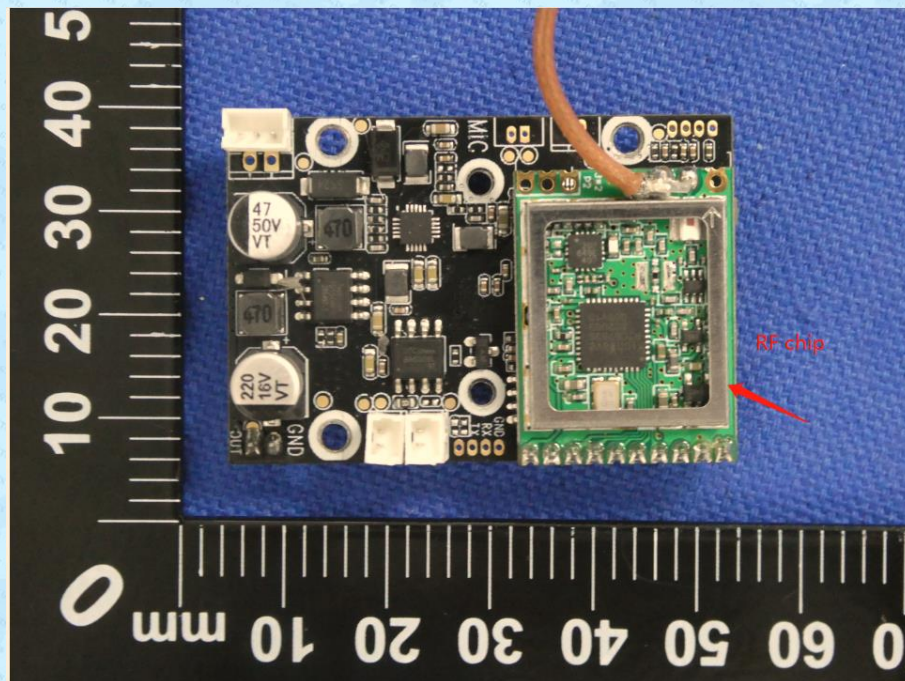

Product Name: 2.4GHz Digital Camera
Test Model No.: RM-7020, RM-7050WS, RM-7050TWS,
RM-7051WS, LK5, R7, U13, Y31, K16,
RC-006WS, RC-002WS, RC-019WS

EUT Constructional Detailss

-----End-----