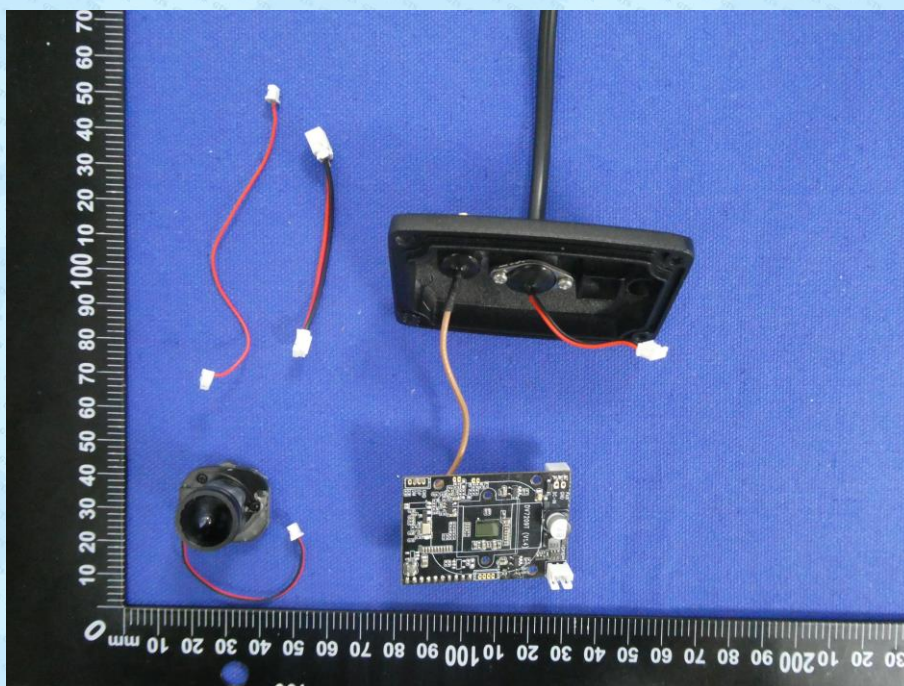

Product Name: 2.4GHz Digital Camera
Test Model No.: RM-7020, RM-7050WS, RM-7050TWS,
RM-7051WS, LK5, R7, U13, Y31, K16,
RC-006WS, RC-002WS, RC-019WS

EUT Constructional Detailss

-----End-----