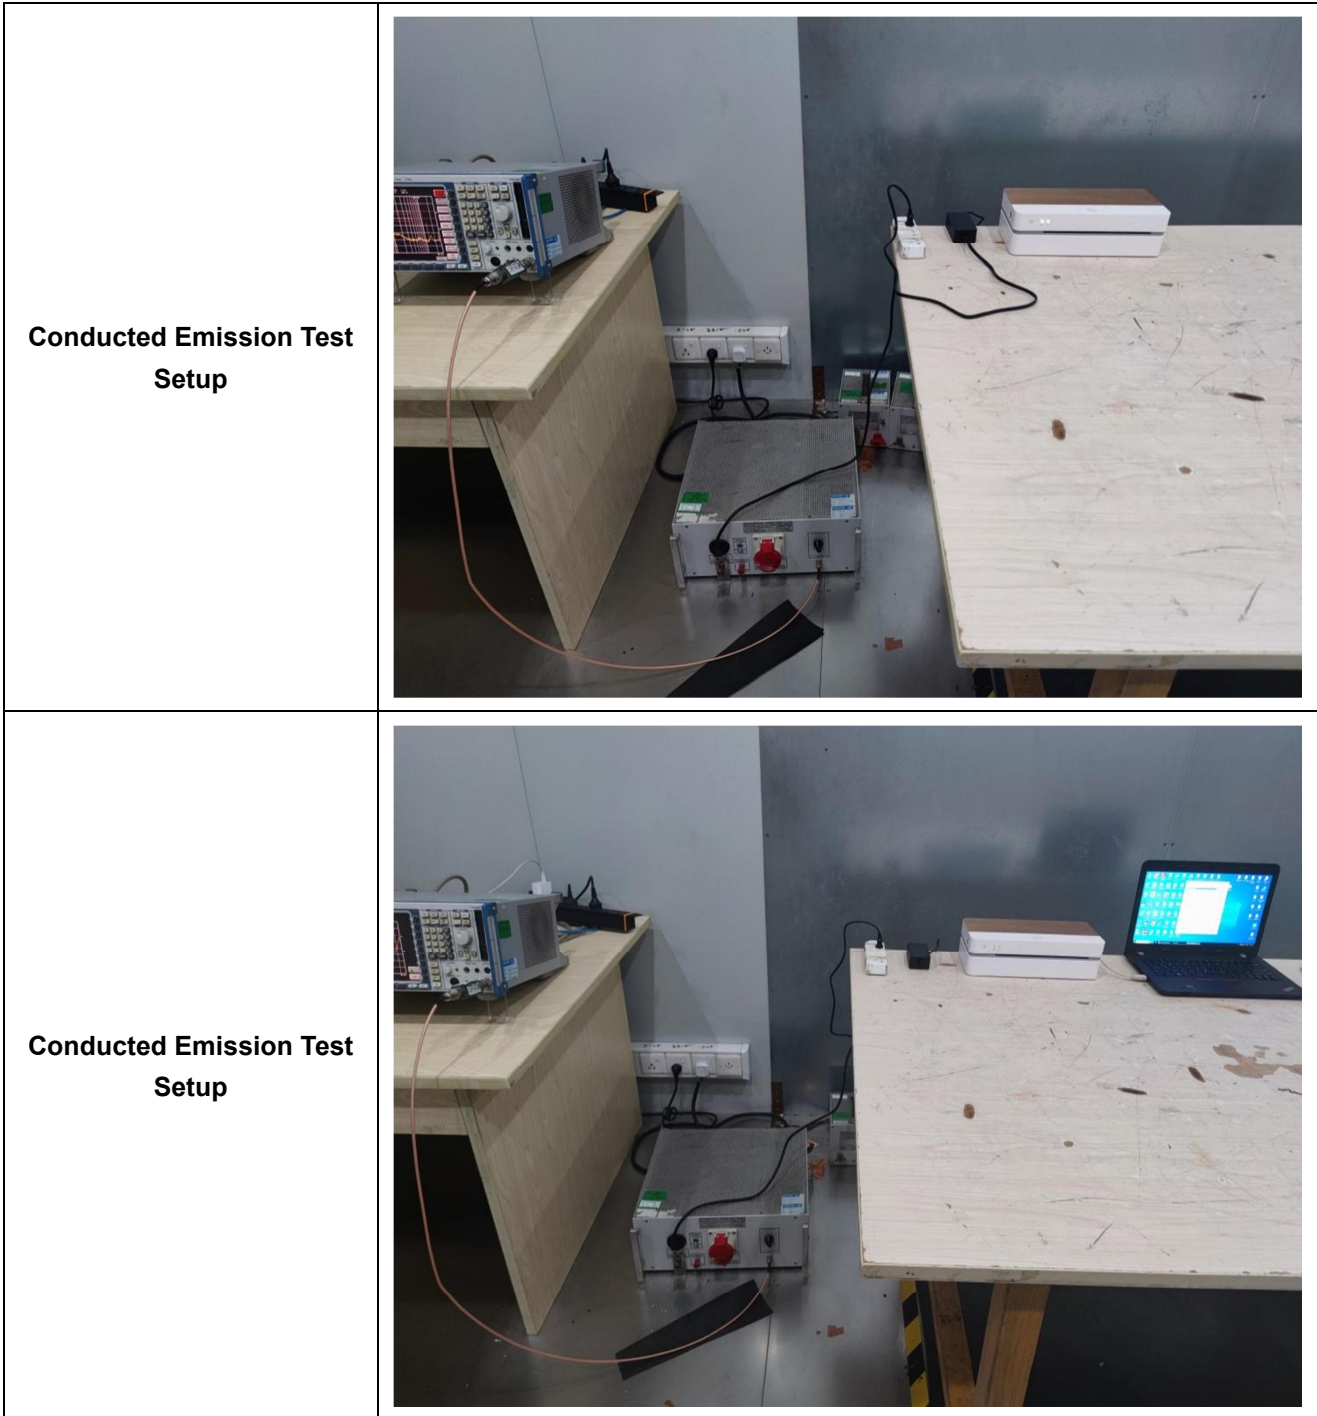

EXHIBIT 4 - TEST SETUP PHOTOGRAPHS

Radiation Emission Test Setup (Below 30MHz)

Radiation Emission Test Setup (30MHz to 1GHz)

Radiation Emission Test Setup (1GHz to 18GHz)

Radiation Emission Test Setup (Above 18GHz)