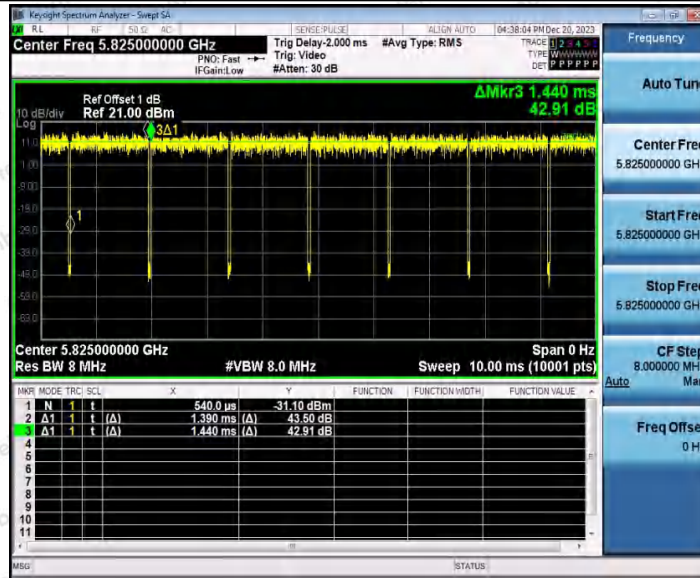

11A_WiFi 0_5825