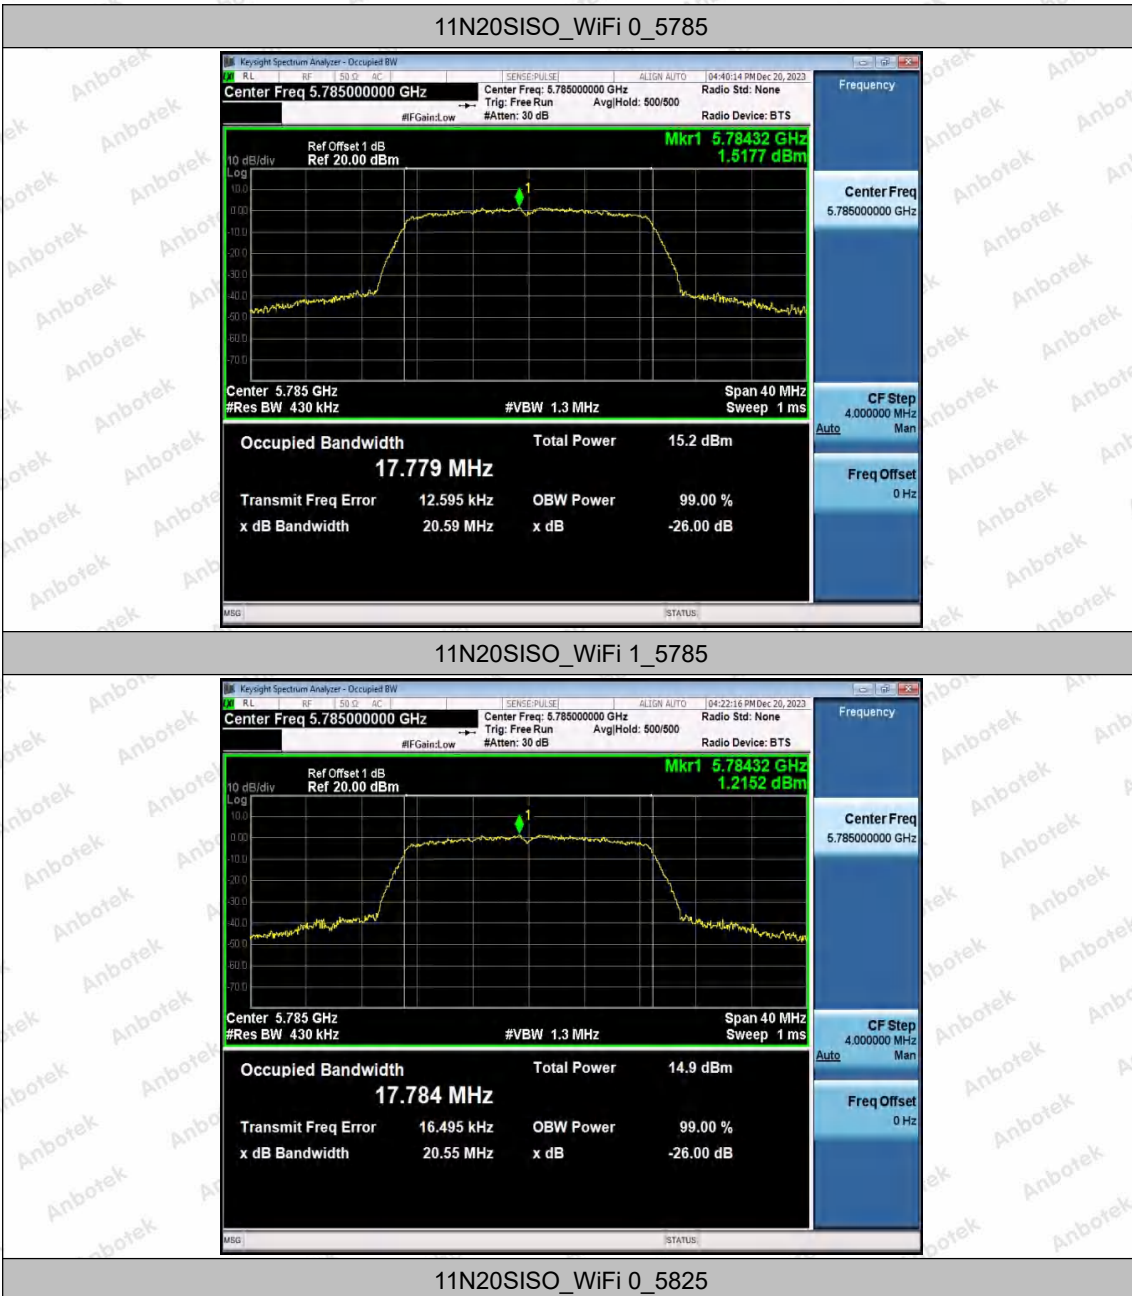

Shenzhen Anbotek Compliance Laboratory Limited

Address: 1/F., Building D, Sogood Science and Technology Park, Sanwei Community, Hangcheng Street, Bao'an District, Shenzhen, Guangdong, China.
Tel: (86) 0755-26066440 Fax: (86) 0755-26014772 Email: service@anbotek.com

Hotline: 400-003-0500
www.anbotek.com.cn