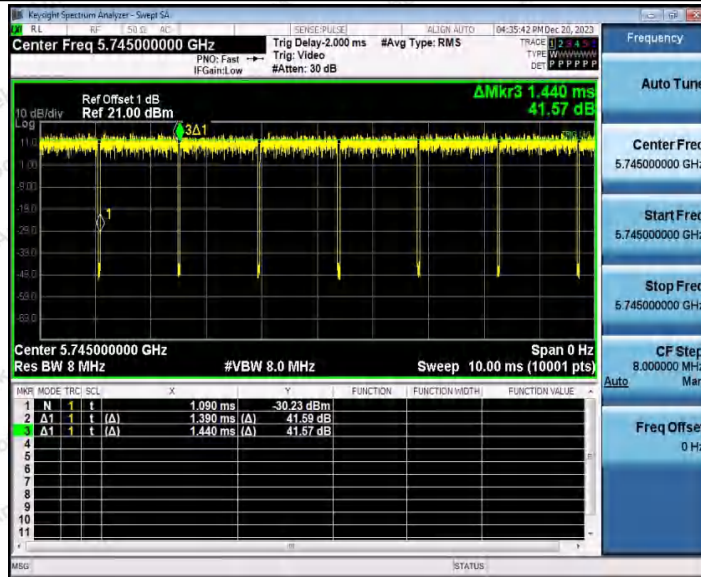

11A_WiFi 0_5745

11A_WiFi 1_5745

Shenzhen Anbotek Compliance Laboratory Limited

Address: 1/F., Building D, Sogood Science and Technology Park, Sanwei Community, Hangcheng Street, Bao'an District, Shenzhen, Guangdong, China.
Tel: (86) 0755-26066440 Fax: (86) 0755-26014772 Email: service@anbotek.com

Hotline
400-003-0500
www.anbotek.com.cn