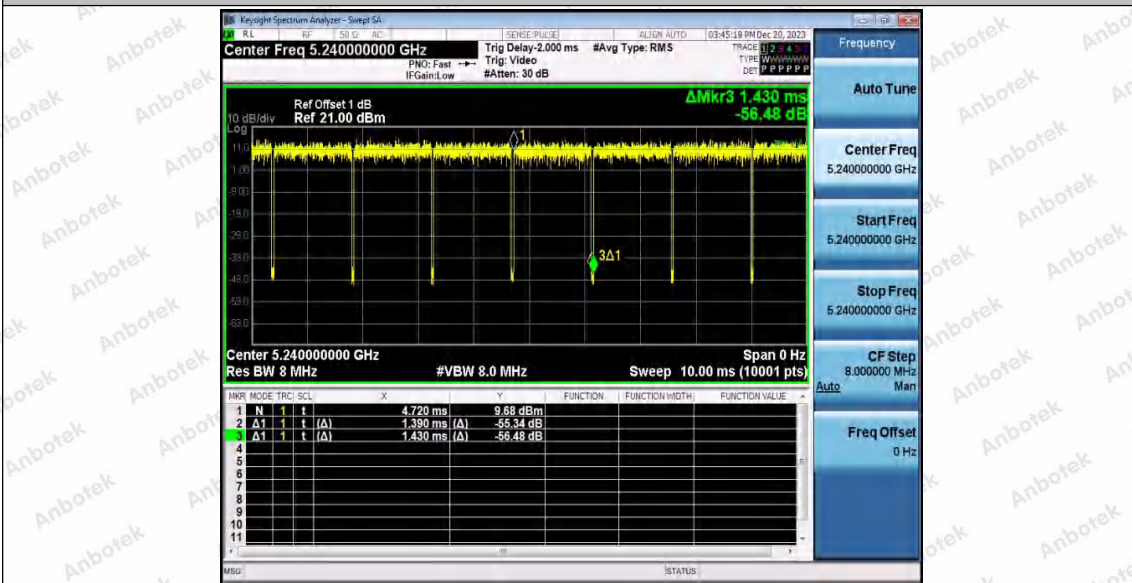

11A_WiFi 0_5240

Shenzhen Anbotek Compliance Laboratory Limited

Address: 1/F., Building D, Sogood Science and Technology Park, Sanwei Community, Hangcheng Street, Bao'an District, Shenzhen, Guangdong, China.
Tel: (86) 0755-26066440 Fax: (86) 0755-26014772 Email: service@anbotek.com

Hotline: 400-003-0500
www.anbotek.com.cn