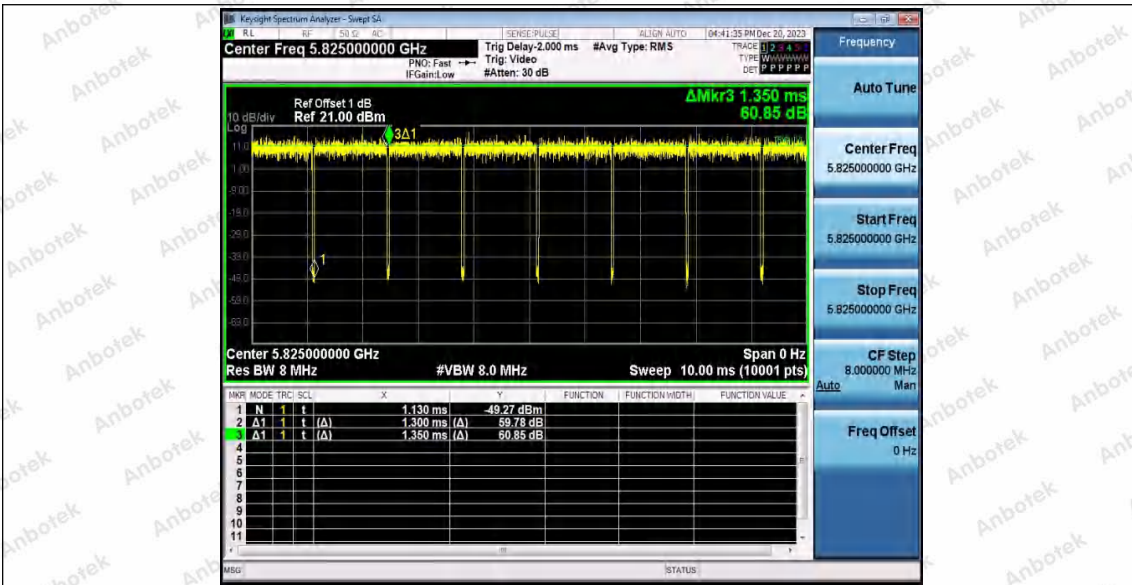

Shenzhen Anbotek Compliance Laboratory Limited

Address: 1/F., Building D, Sogood Science and Technology Park, Sanwei Community, Hangcheng Street, Bao'an District, Shenzhen, Guangdong, China.
Tel: (86) 0755-26066440 Fax: (86) 0755-26014772 Email: service@anbotek.com

Hotline 400-003-0500
www.anbotek.com.cn