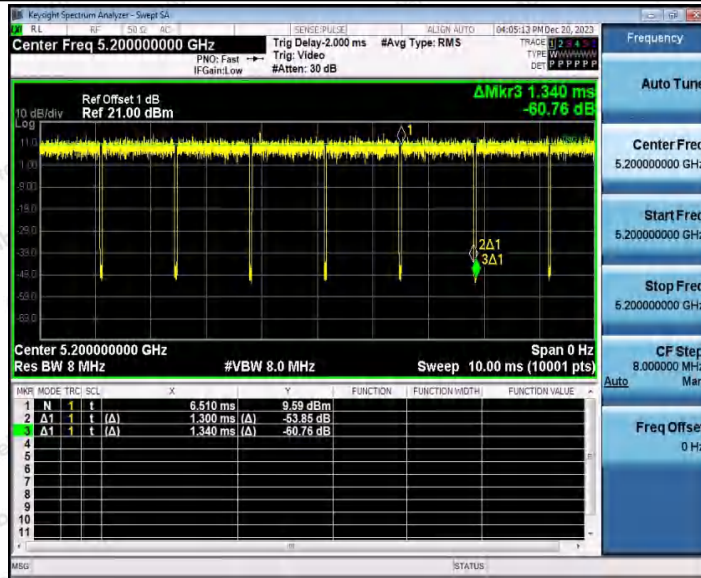

11N20SISO_WiFi 1_5200