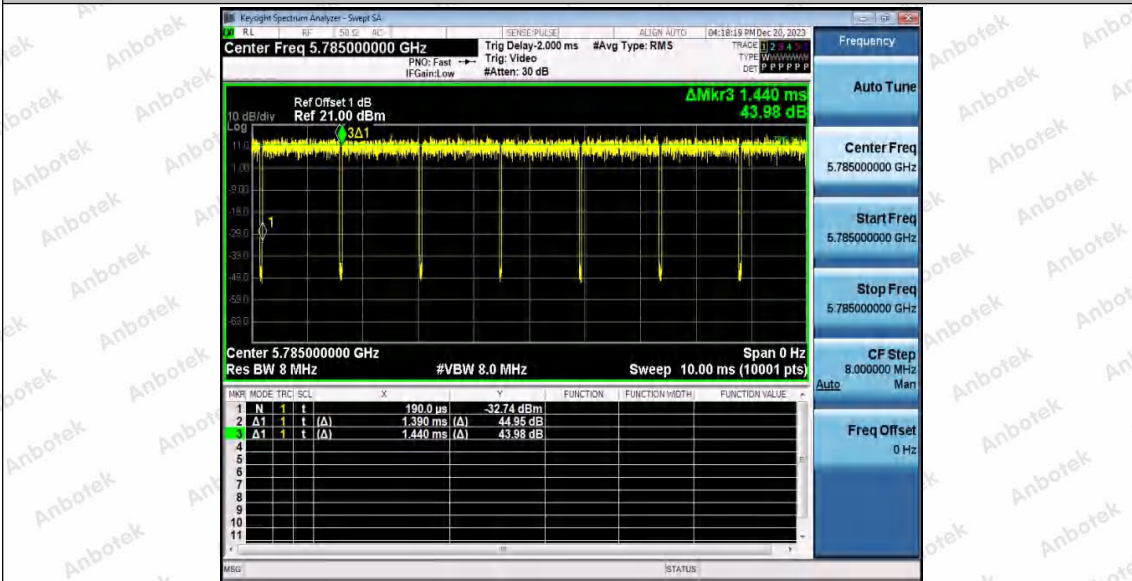

Hotline
 400-003-0500
www.anbotek.com.cn

11A_WiFi 0_5785

11A_WiFi 1_5785

Shenzhen Anbotek Compliance Laboratory Limited

Address: 1/F., Building D, Sogood Science and Technology Park, Sanwei Community, Hangcheng Street, Bao'an District, Shenzhen, Guangdong, China.
 Tel: (86) 0755-26066440 Fax: (86) 0755-26014772 Email: service@anbotek.com