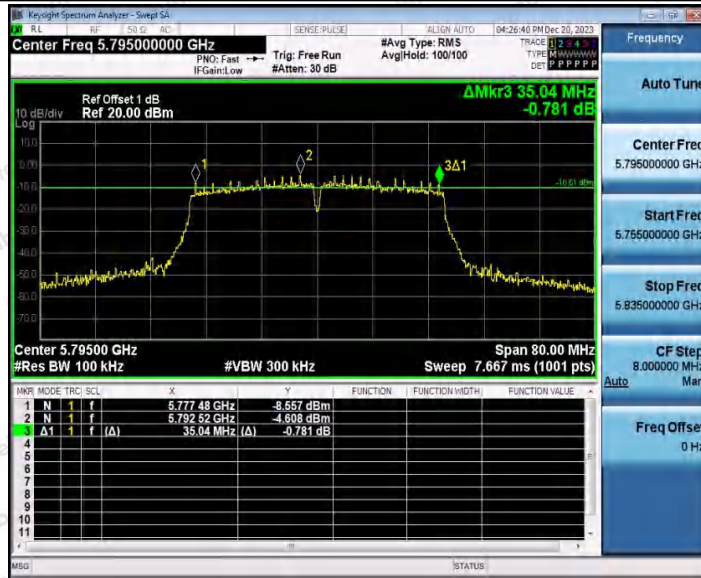

11N40SISO_WiFi 1_5795