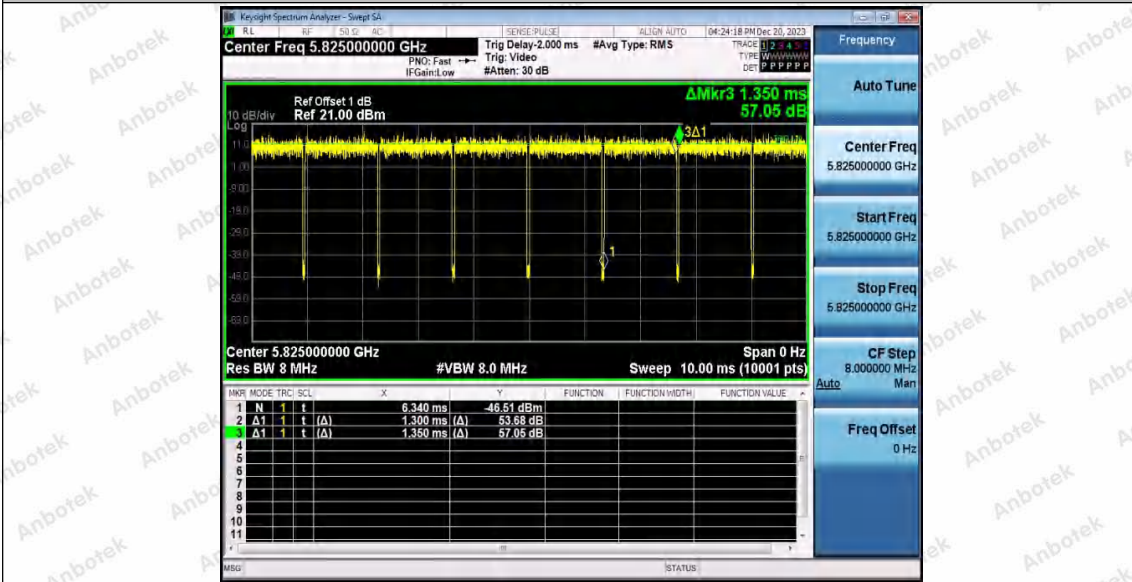

11N20SISO_WiFi 1_5825