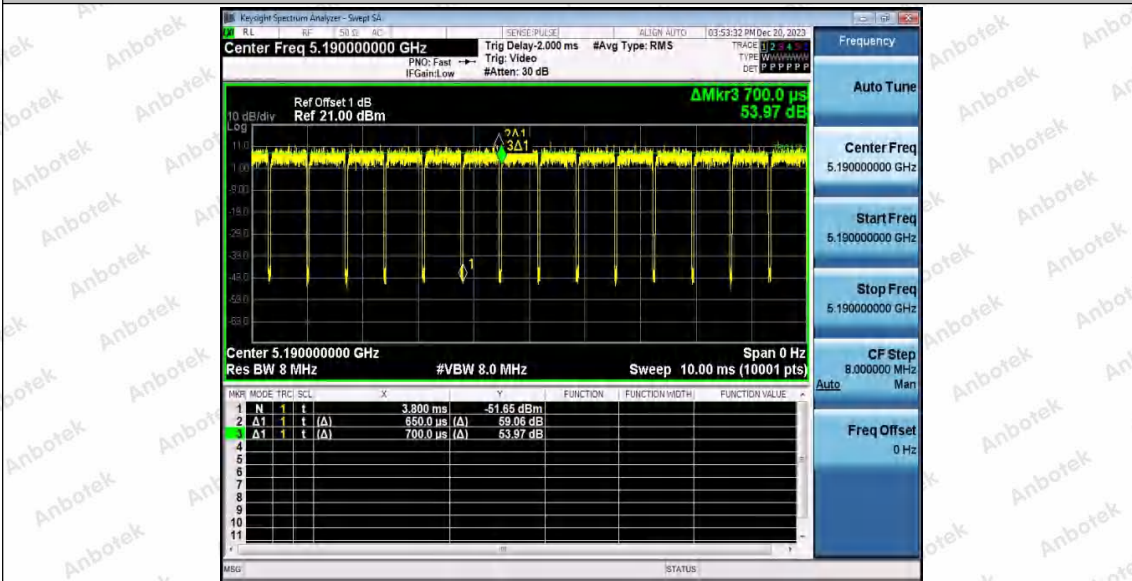

Hotline
 400-003-0500
www.anbotek.com.cn

11N20SISO_WiFi 1_5825

11N40SISO_WiFi 0_5190

Shenzhen Anbotek Compliance Laboratory Limited

Address: 1/F., Building D, Sogood Science and Technology Park, Sanwei Community, Hangcheng Street, Bao'an District, Shenzhen, Guangdong, China.
Tel: (86) 0755-26066440 Fax: (86) 0755-26014772 Email: service@anbotek.com