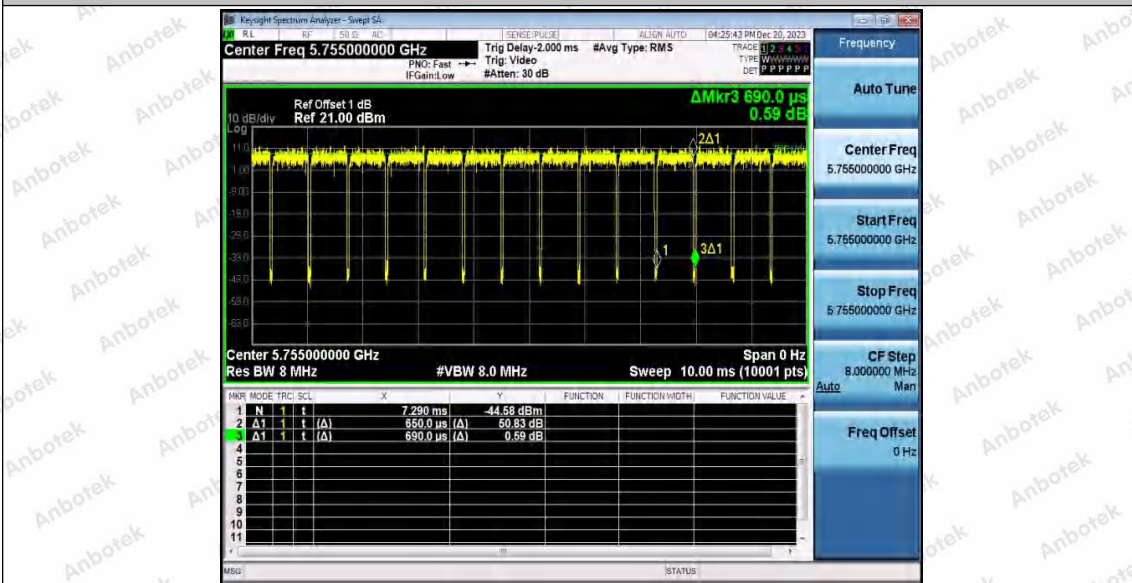

Hotline
 400-003-0500
 www.anbotek.com.cn

11N40SISO_WiFi 0_5755

11N40SISO_WiFi 1_5755

Shenzhen Anbotek Compliance Laboratory Limited

Address:1/F.,Building D,Sogood Science and Technology Park, Sanwei Community, Hangcheng Street, Bao'an District, Shenzhen, Guangdong, China.
Tel:(86) 0755-26066440 Fax:(86) 0755-26014772 Email:service@anbotek.com