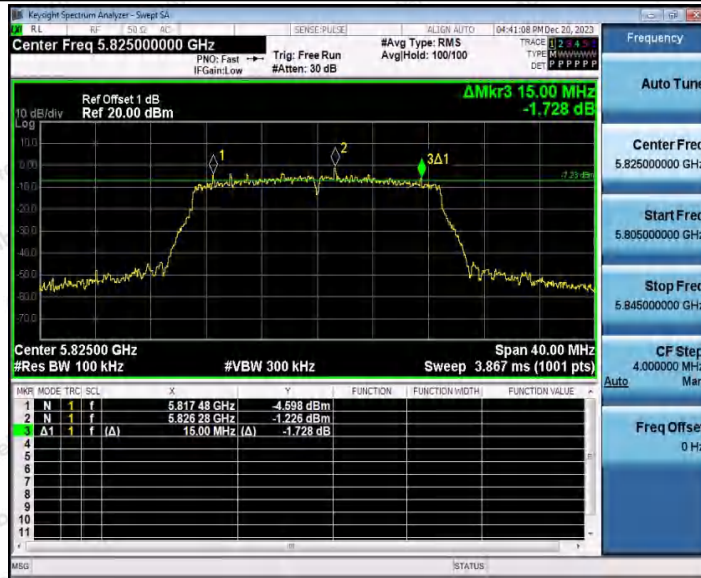

11N20SISO_WiFi 0_5825