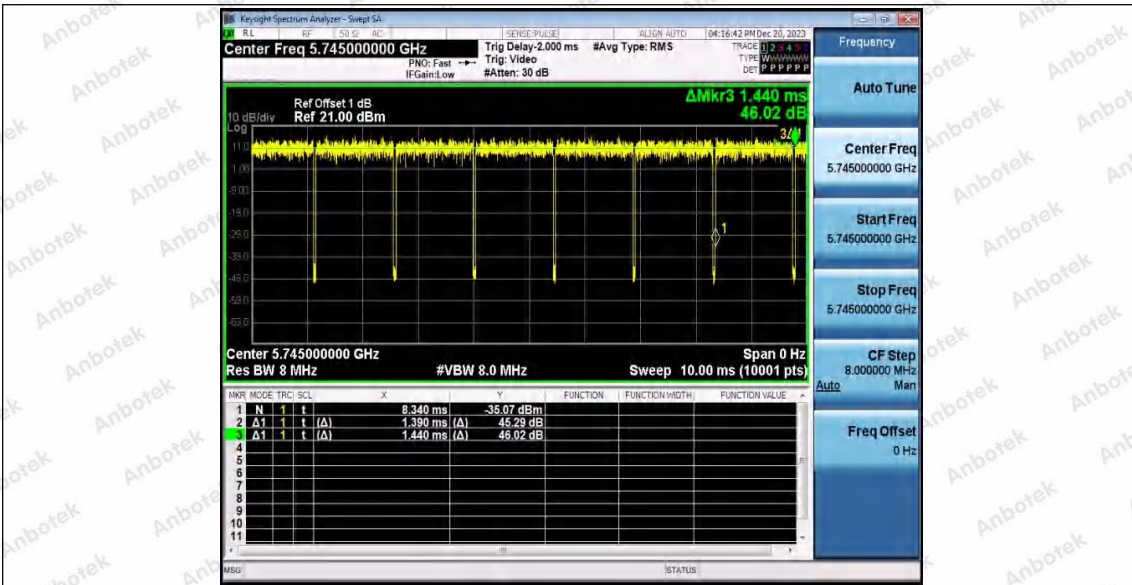

Shenzhen Anbotek Compliance Laboratory Limited

Address: 1/F., Building D, Sogood Science and Technology Park, Sanwei Community, Hangcheng Street, Bao'an District, Shenzhen, Guangdong, China.
Tel: (86) 0755-26066440 Fax: (86) 0755-26014772 Email: service@anbotek.com

Hotline 400-003-0500
www.anbotek.com.cn