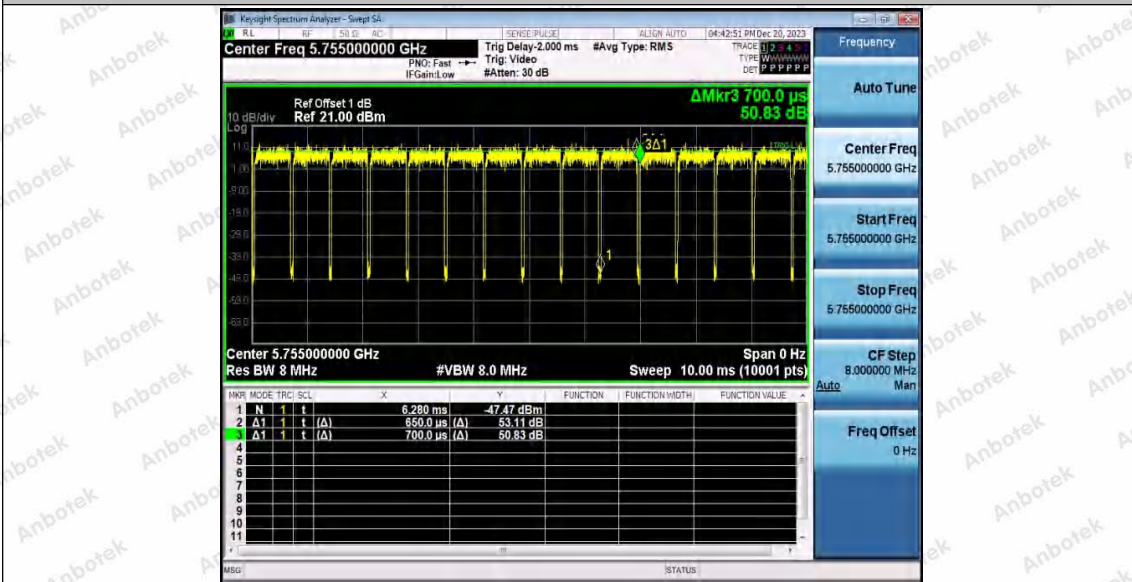

11N40SISO_WiFi 0_5755