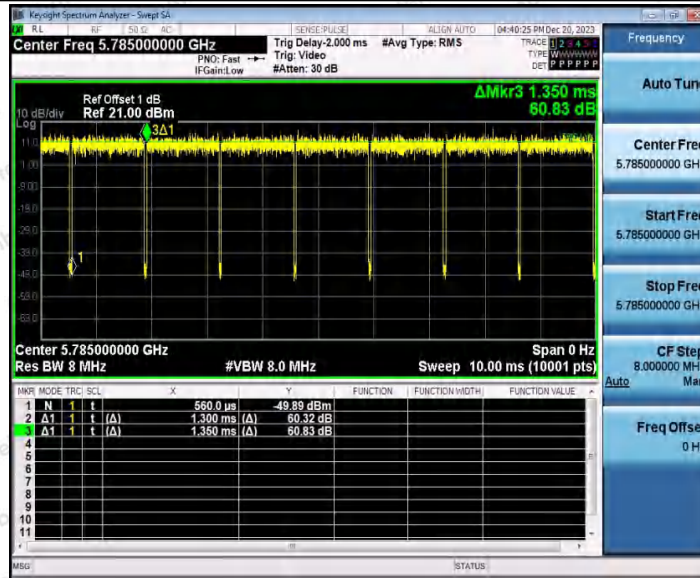

11N20SISO_WiFi 0_5785