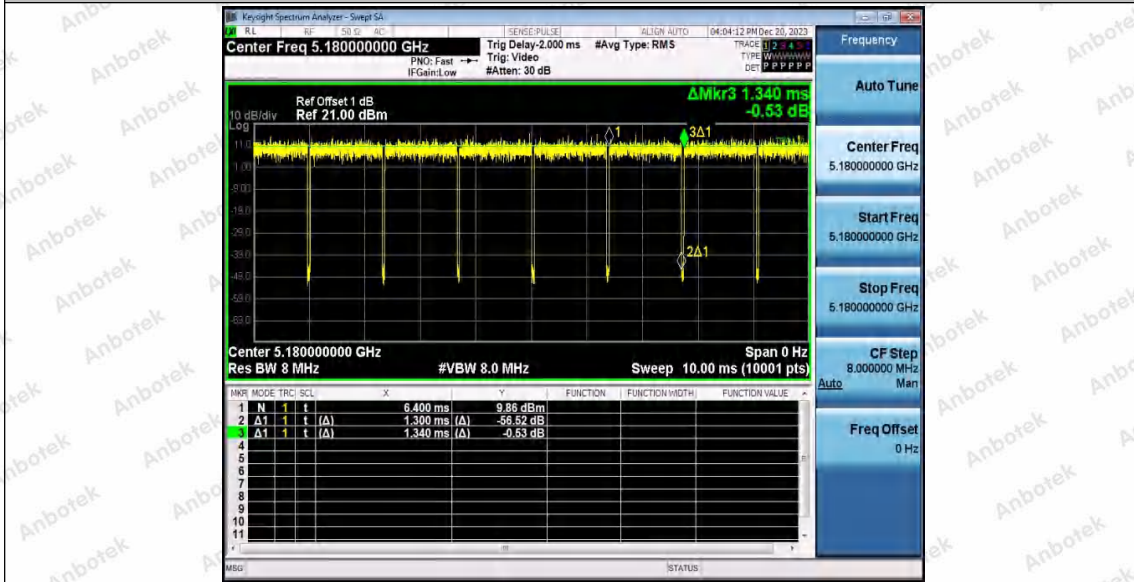

11N20SISO_WiFi 1_5180