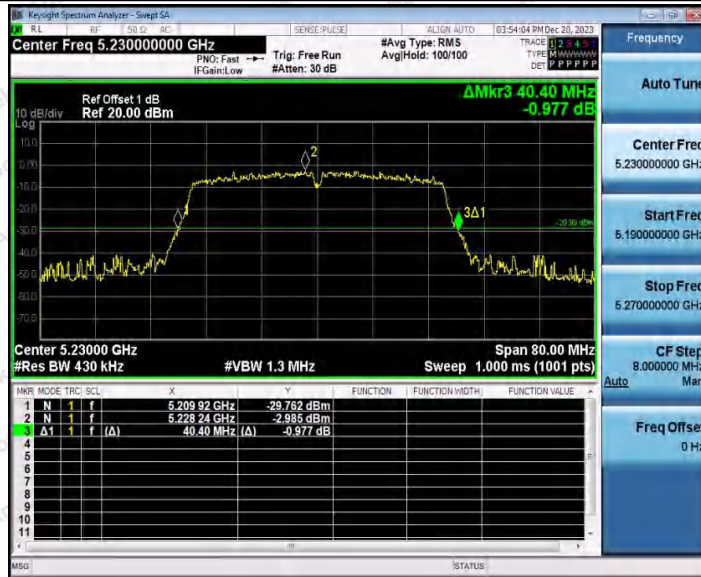

11N40SISO_WiFi 1_5230

Shenzhen Anbotek Compliance Laboratory Limited

Address: 1/F., Building D, Sogood Science and Technology Park, Sanwei Community, Hangcheng Street, Bao'an District, Shenzhen, Guangdong, China.
Tel: (86) 0755-26066440 Fax: (86) 0755-26014772 Email: service@anbotek.com

Hotline
400-003-0500
www.anbotek.com.cn