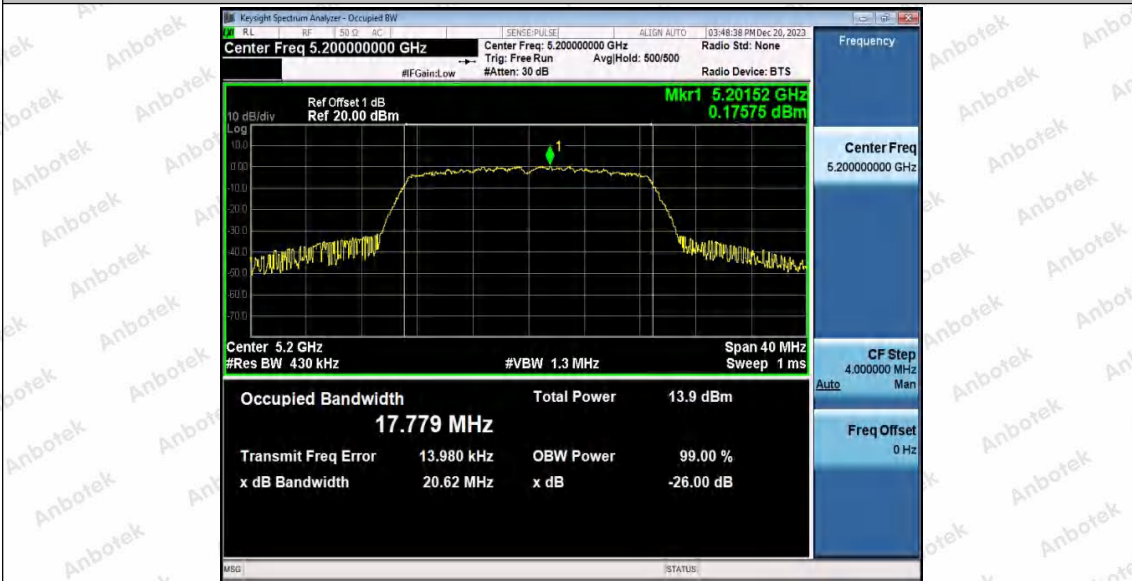

Shenzhen Anbotek Compliance Laboratory Limited

Address: 1/F., Building D, Sogood Science and Technology Park, Sanwei Community, Hangcheng Street, Bao'an District, Shenzhen, Guangdong, China.
Tel: (86) 0755-26066440 Fax: (86) 0755-26014772 Email: service@anbotek.com

Hotline 400-003-0500
www.anbotek.com.cn