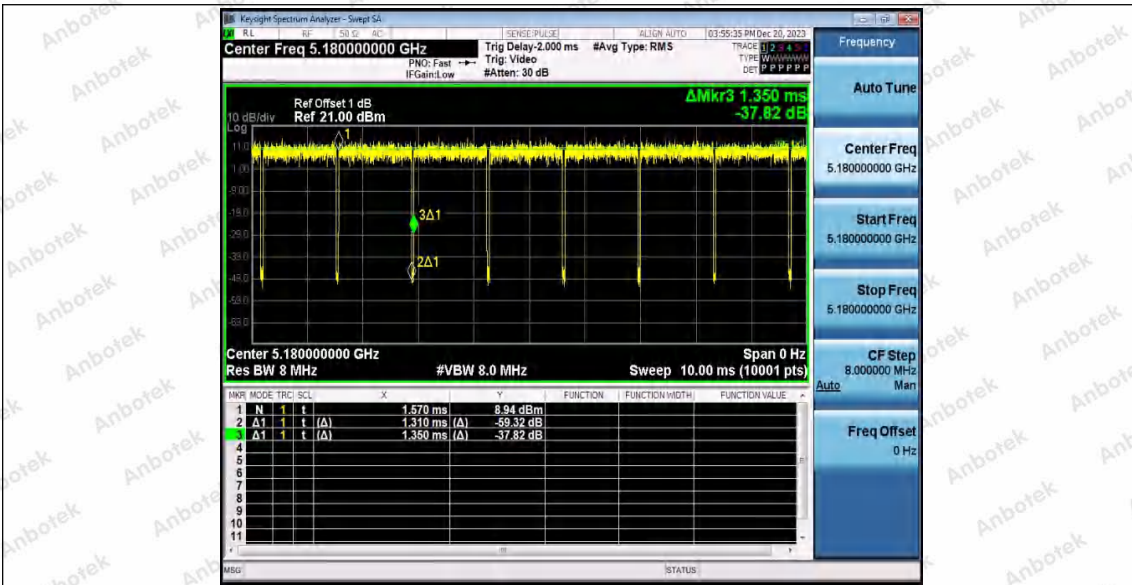

11AC20SISO_WiFi 0_5180