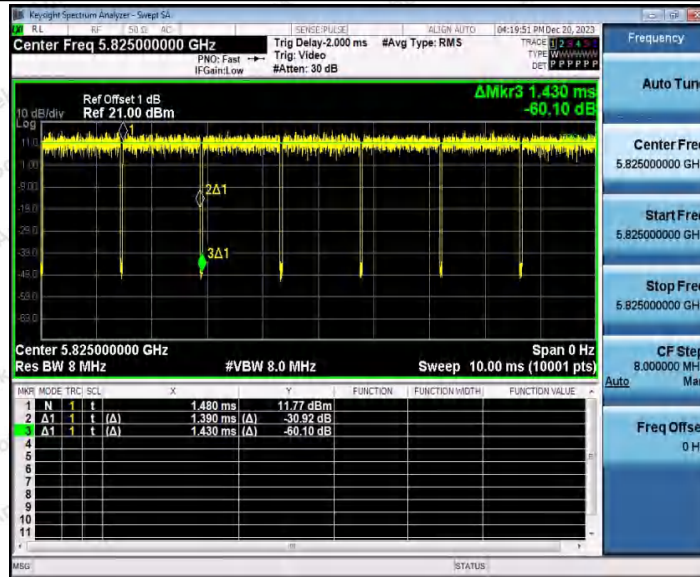

11A_WiFi 1_5825

11N20SISO_WiFi 0_5180

Shenzhen Anbotek Compliance Laboratory Limited

Address: 1/F., Building D, Sogood Science and Technology Park, Sanwei Community, Hangcheng Street, Bao'an District, Shenzhen, Guangdong, China.
Tel: (86) 0755-26066440 Fax: (86) 0755-26014772 Email: service@anbotek.com

Hotline
400-003-0500
www.anbotek.com.cn