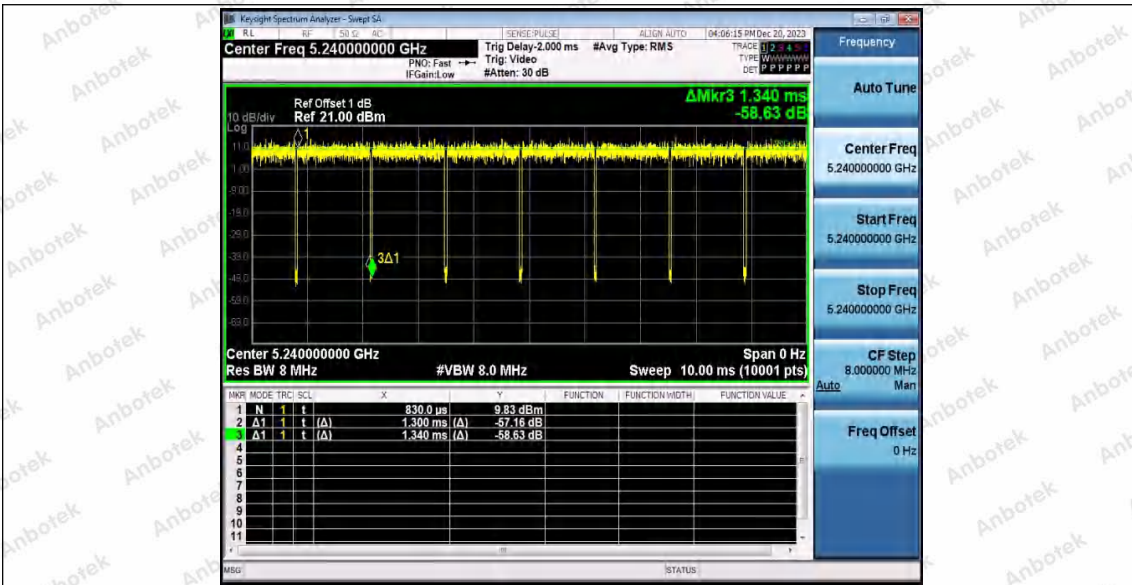

Shenzhen Anbotek Compliance Laboratory Limited

Address: 1/F., Building D, Sogood Science and Technology Park, Sanwei Community, Hangcheng Street, Bao'an District, Shenzhen, Guangdong, China.
Tel: (86) 0755-26066440 Fax: (86) 0755-26014772 Email: service@anbotek.com

Hotline: 400-003-0500
www.anbotek.com.cn