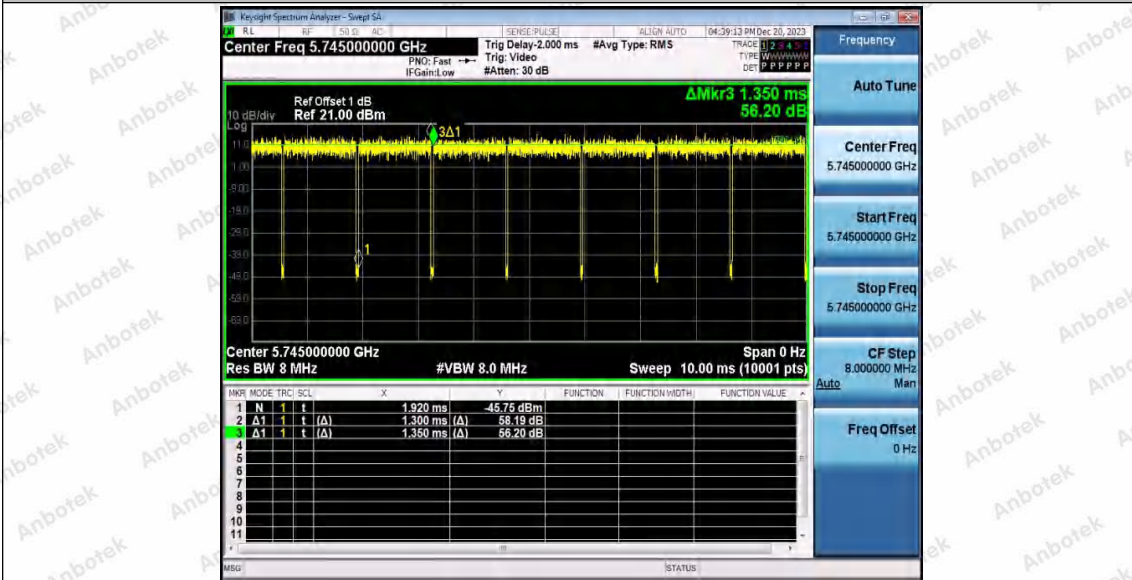

11N20SISO_WiFi 0_5745