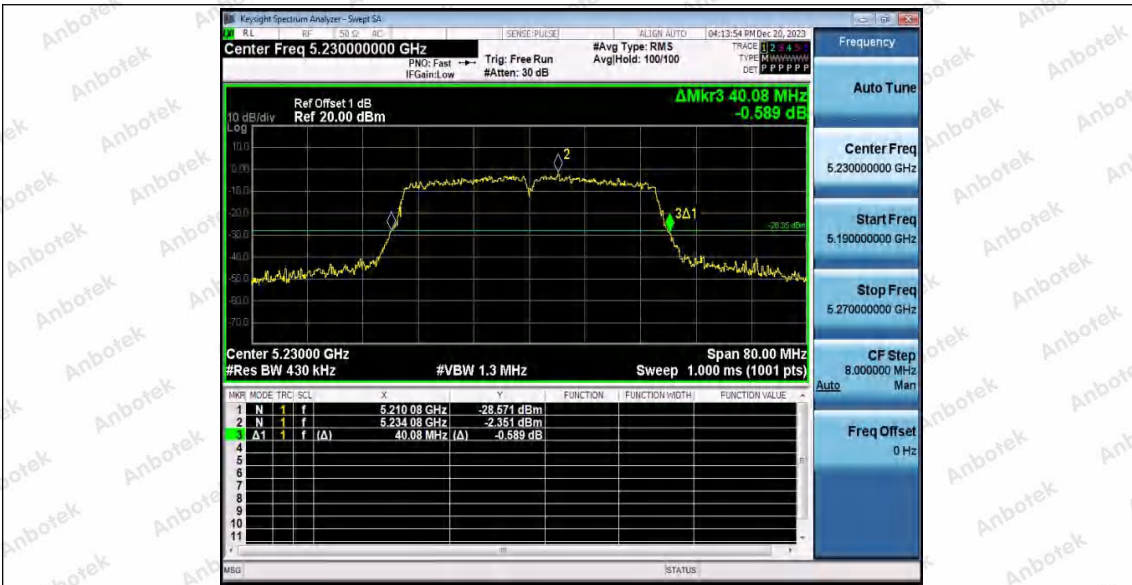

11AC40SISO_WiFi 1_5230