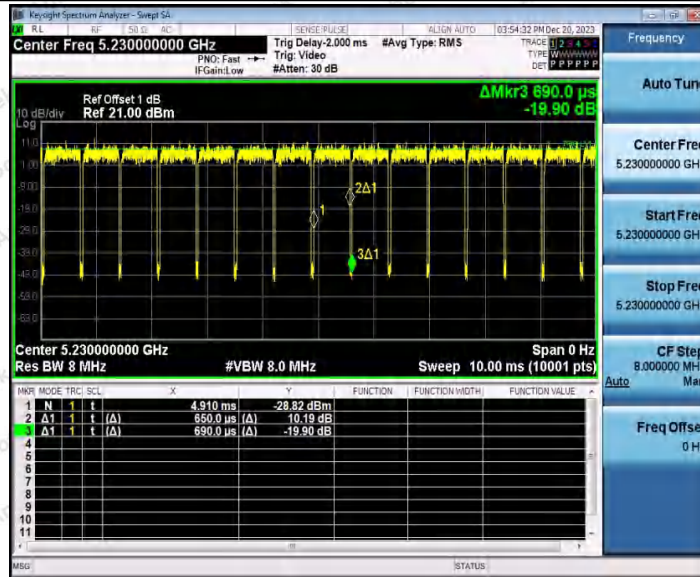

11N40SISO_WiFi 0_5230

11N40SISO_WiFi 1_5230

Shenzhen Anbotek Compliance Laboratory Limited

Address: 1/F., Building D, Sogood Science and Technology Park, Sanwei Community, Hangcheng Street, Bao'an District, Shenzhen, Guangdong, China.
Tel: (86) 0755-26066440 Fax: (86) 0755-26014772 Email: service@anbotek.com

Hotline
400-003-0500
www.anbotek.com.cn