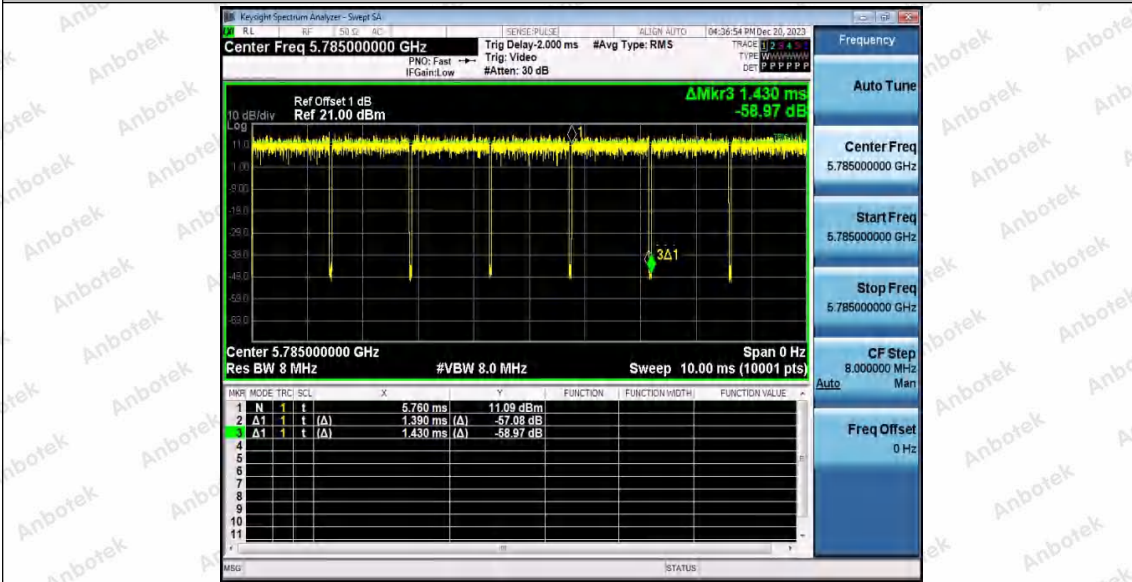

11A_WiFi 0_5785