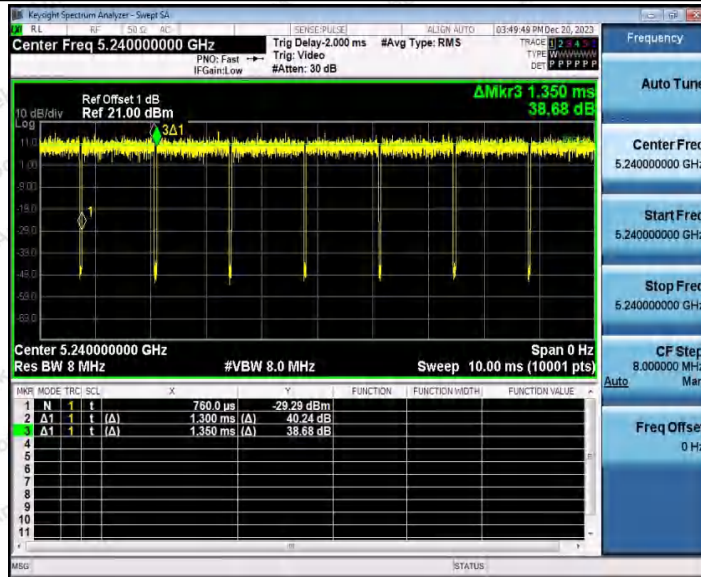

11N20SISO_WiFi 0_5240

11N20SISO_WiFi 1_5240

Shenzhen Anbotek Compliance Laboratory Limited

Address: 1/F., Building D, Sogood Science and Technology Park, Sanwei Community, Hangcheng Street, Bao'an District, Shenzhen, Guangdong, China.
Tel: (86) 0755-26066440 Fax: (86) 0755-26014772 Email: service@anbotek.com

Hotline 400-003-0500
www.anbotek.com.cn