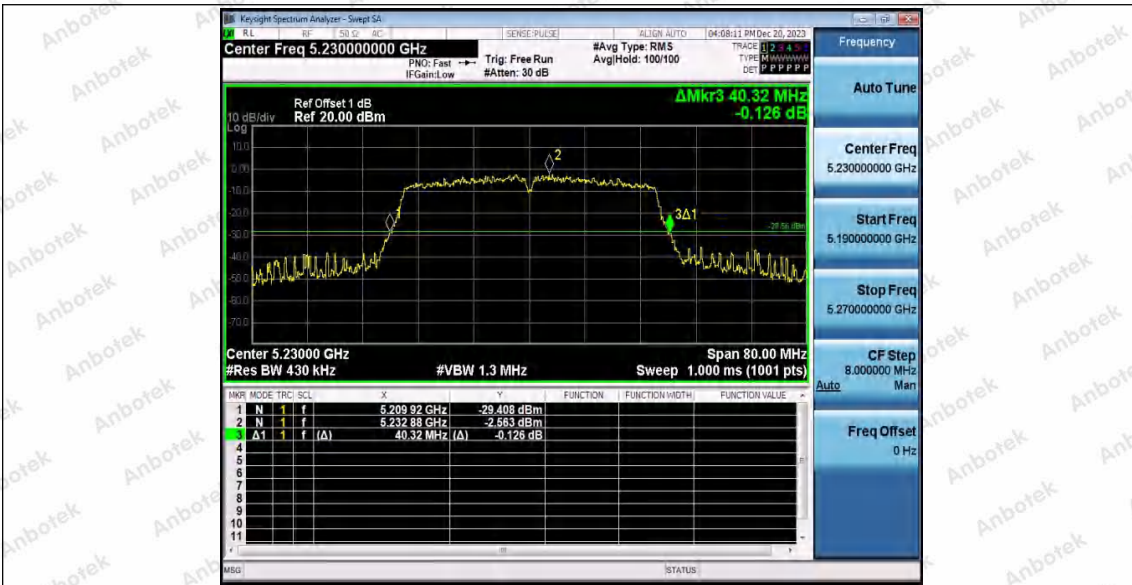

Shenzhen Anbotek Compliance Laboratory Limited

Address: 1/F., Building D, Sogood Science and Technology Park, Sanwei Community, Hangcheng Street, Bao'an District, Shenzhen, Guangdong, China.
Tel: (86) 0755-26066440 Fax: (86) 0755-26014772 Email: service@anbotek.com

Hotline 400-003-0500
www.anbotek.com.cn