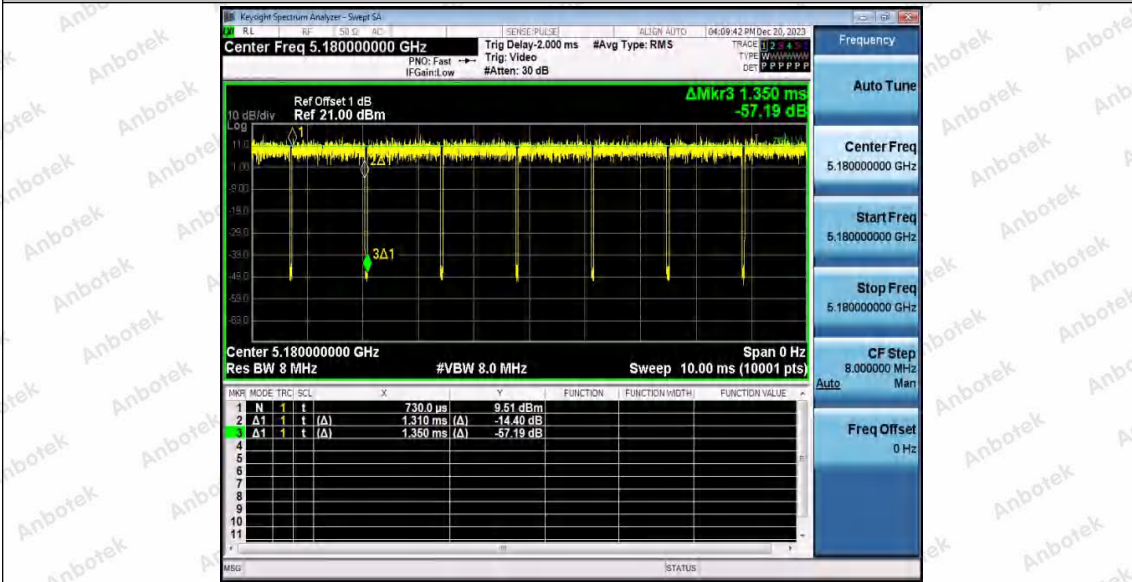

11AC20SISO_WiFi 1_5180