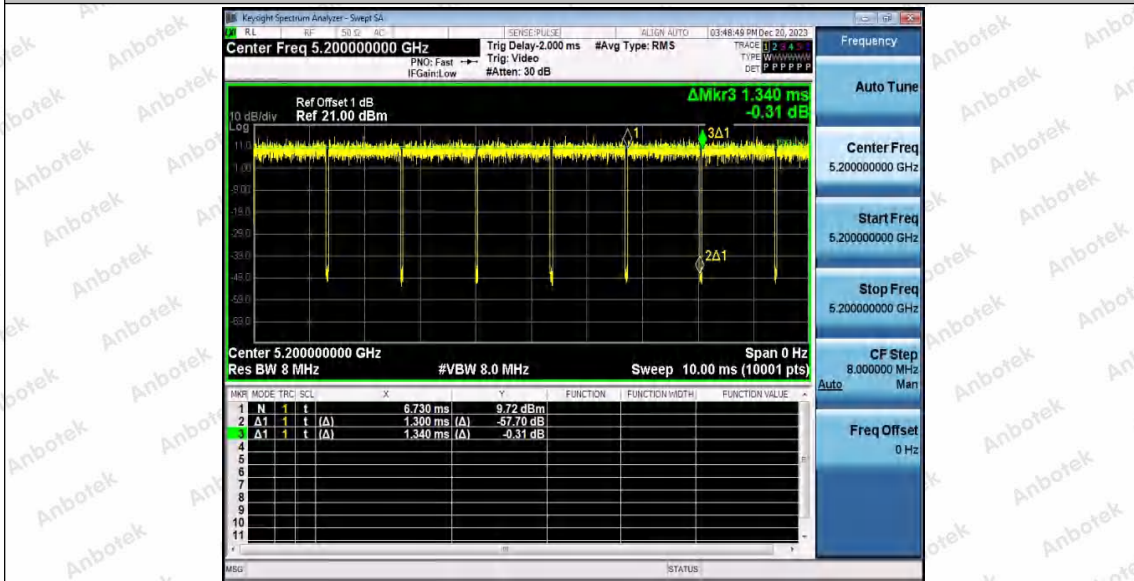

Hotline
 400-003-0500
www.anbotek.com.cn

11N20SISO_WiFi 1_5180

11N20SISO_WiFi 0_5200

Shenzhen Anbotek Compliance Laboratory Limited

Address: 1/F., Building D, Sogood Science and Technology Park, Sanwei Community, Hangcheng Street, Bao'an District, Shenzhen, Guangdong, China.
Tel: (86) 0755-26066440 Fax: (86) 0755-26014772 Email: service@anbotek.com