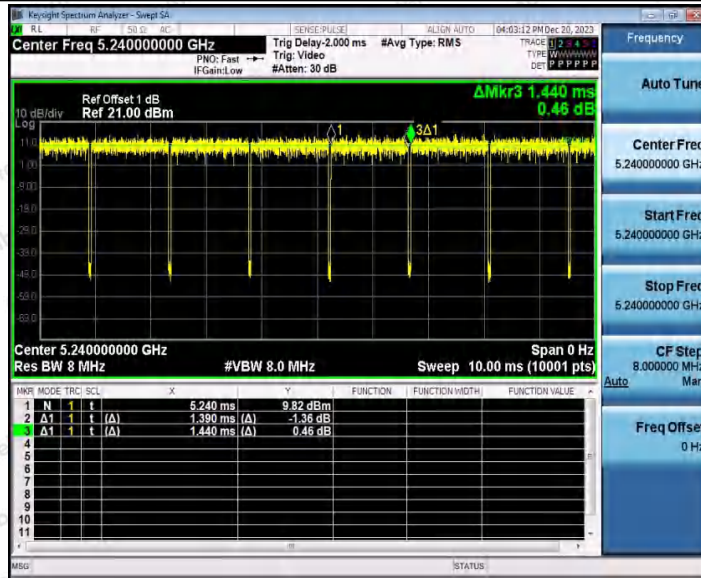

11A_WiFi 1_5240