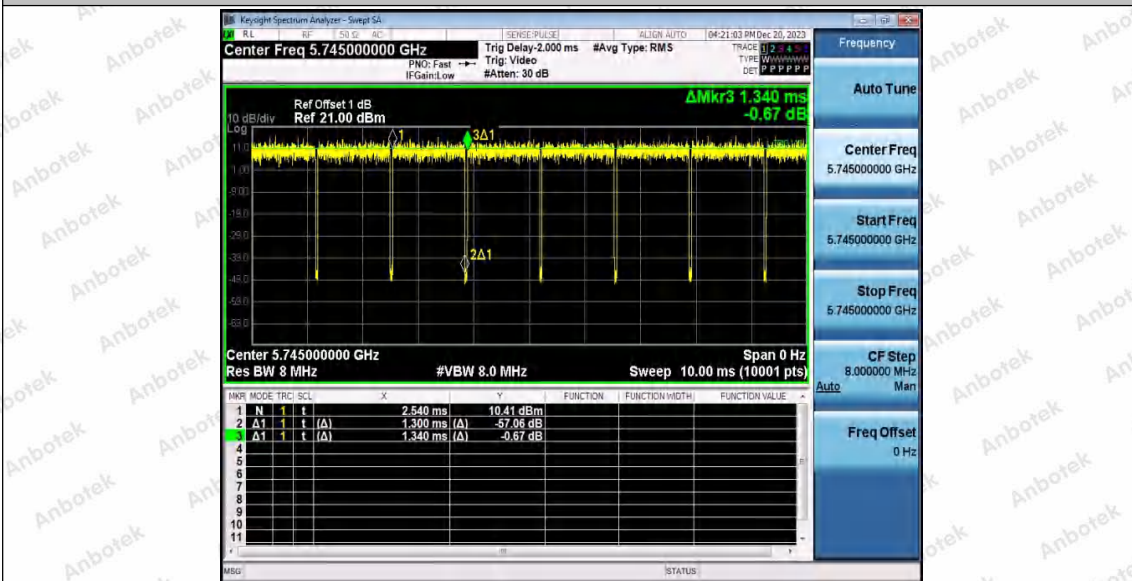

Hotline 400-003-0500
 www.anbotek.com.cn

11N20SISO_WiFi 0_5745

11N20SISO_WiFi 1_5745

Shenzhen Anbotek Compliance Laboratory Limited

Address: 1/F., Building D, Sogood Science and Technology Park, Sanwei Community, Hangcheng Street, Bao'an District, Shenzhen, Guangdong, China.
 Tel: (86) 0755-26066440 Fax: (86) 0755-26014772 Email: service@anbotek.com