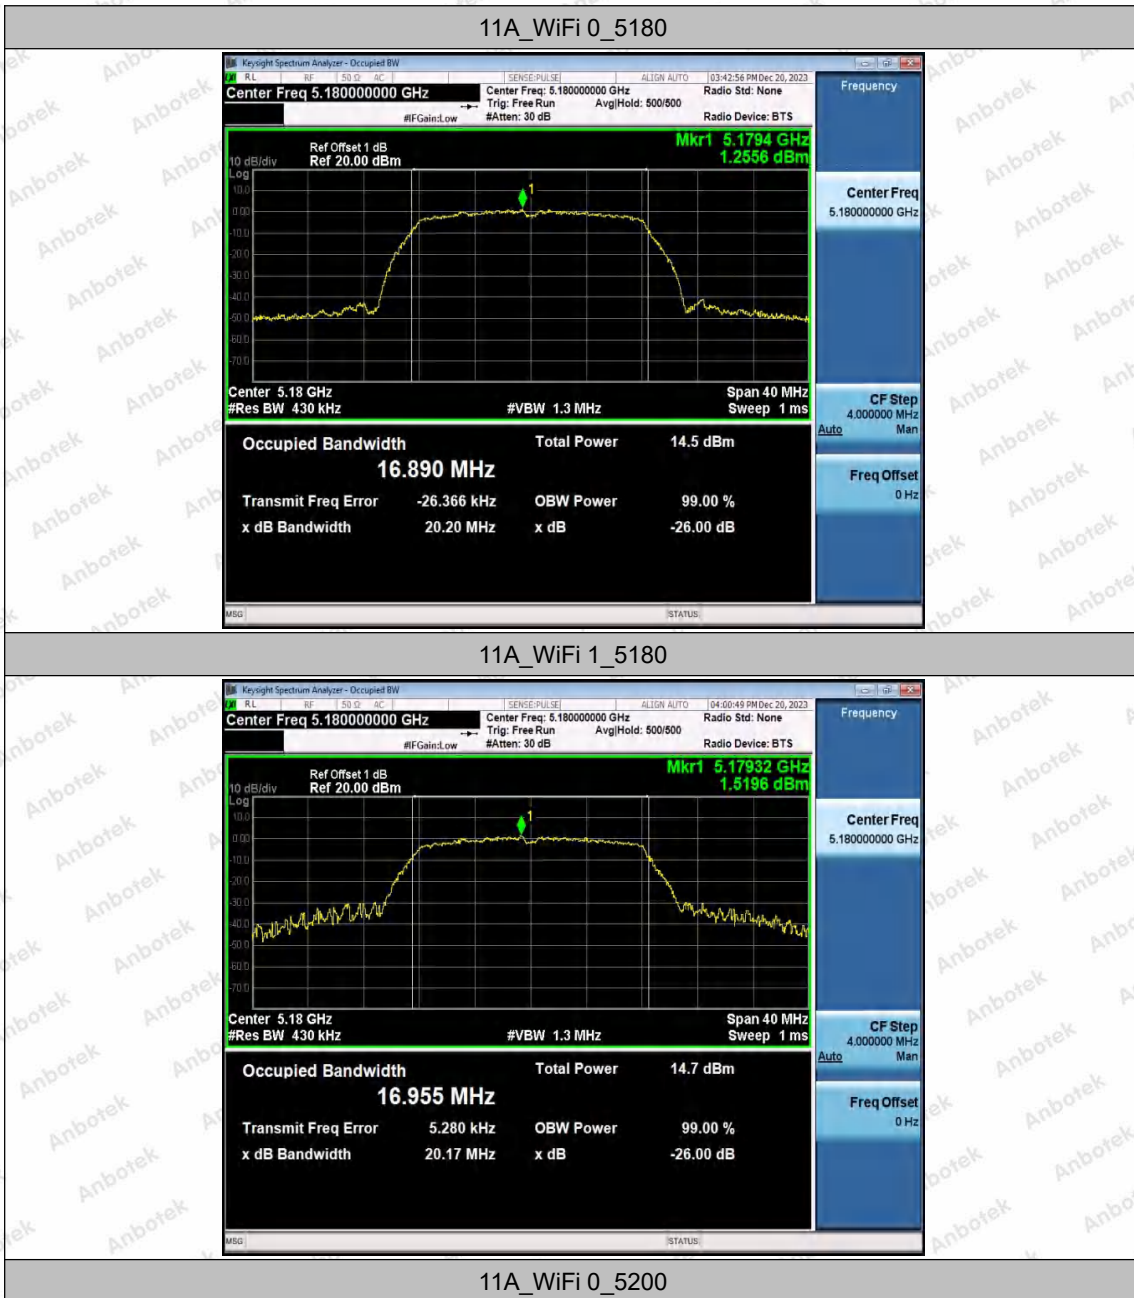

Test Graphs

Shenzhen Anbotek Compliance Laboratory Limited

Address: 1/F., Building D, Sogood Science and Technology Park, Sanwei Community, Hangcheng Street, Bao'an District, Shenzhen, Guangdong, China.
Tel: (86) 0755-26066440 Fax: (86) 0755-26014772 Email: service@anbotek.com

Hotline
400-003-0500
www.anbotek.com.cn