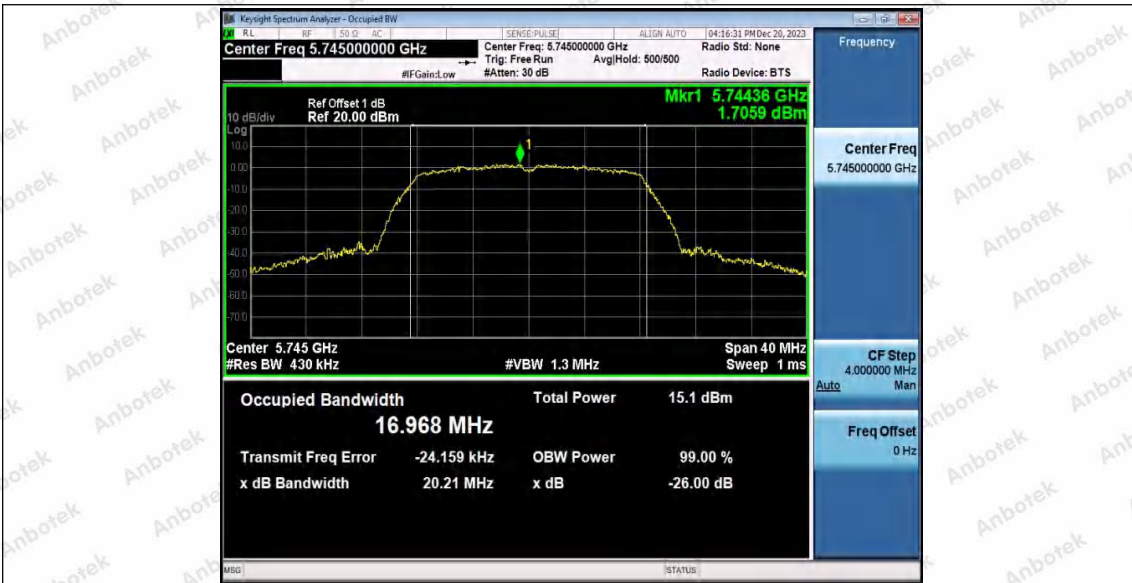

Shenzhen Anbotek Compliance Laboratory Limited

Address: 1/F., Building D, Sogood Science and Technology Park, Sanwei Community, Hangcheng Street, Bao'an District, Shenzhen, Guangdong, China.
Tel: (86) 0755-26066440 Fax: (86) 0755-26014772 Email: service@anbotek.com

Hotline
400-003-0500
www.anbotek.com.cn