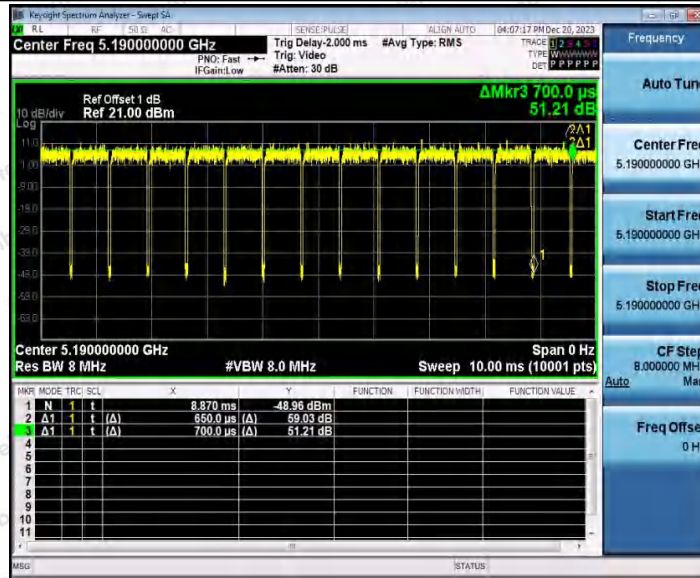

11N40SISO_WiFi 1_5190