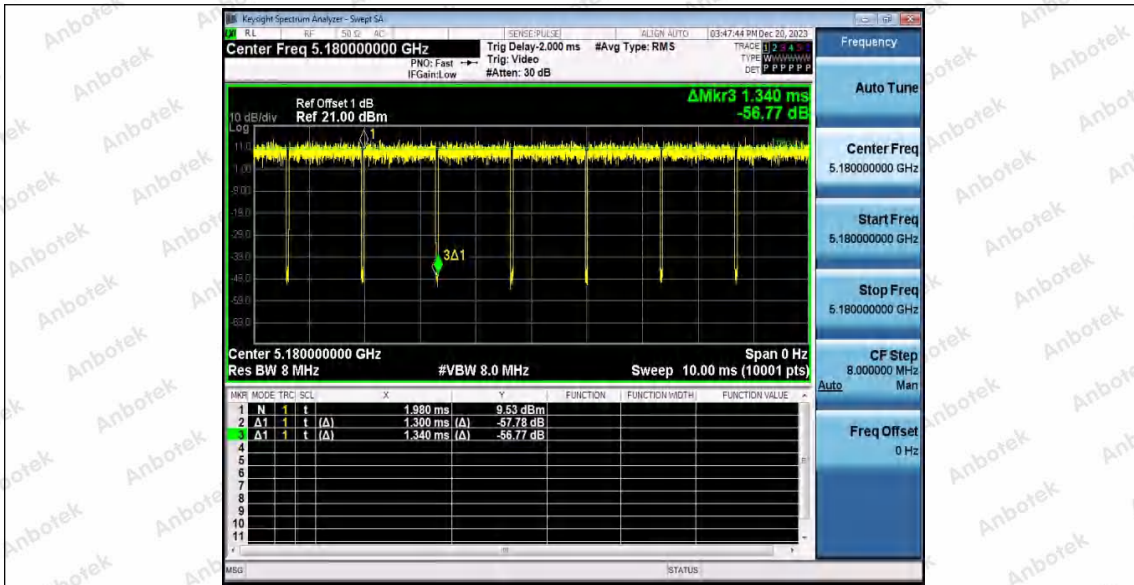

Shenzhen Anbotek Compliance Laboratory Limited

Address: 1/F., Building D, Sogood Science and Technology Park, Sanwei Community, Hangcheng Street, Bao'an District, Shenzhen, Guangdong, China.
Tel: (86) 0755-26066440 Fax: (86) 0755-26014772 Email: service@anbotek.com

Hotline 400-003-0500
www.anbotek.com.cn