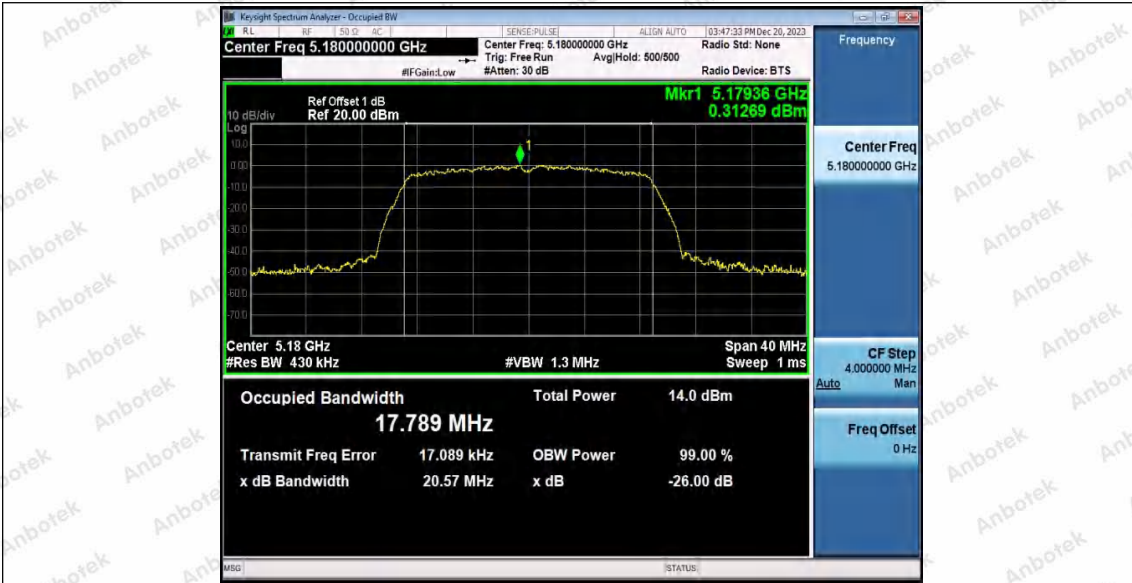

Shenzhen Anbotek Compliance Laboratory Limited

Address: 1/F., Building D, Sogood Science and Technology Park, Sanwei Community, Hangcheng Street, Bao'an District, Shenzhen, Guangdong, China.
Tel: (86) 0755-26066440 Fax: (86) 0755-26014772 Email: service@anbotek.com

Hotline 400-003-0500
www.anbotek.com.cn