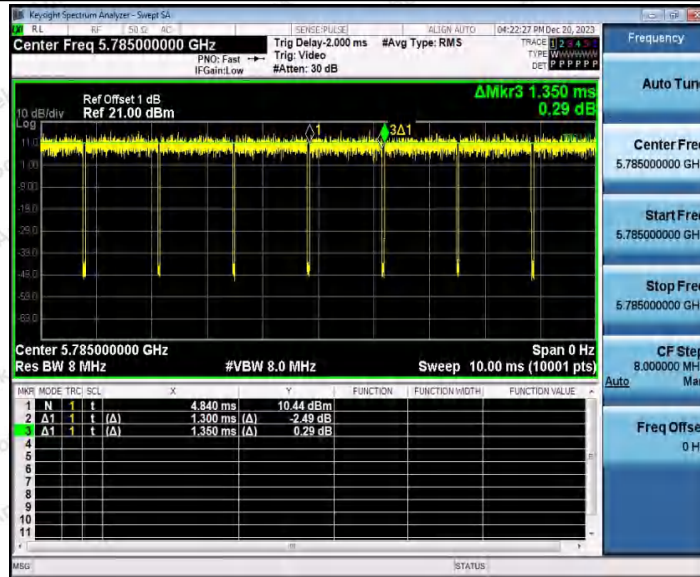

11N20SISO_WiFi 1_5785

11N20SISO_WiFi 0_5825

Shenzhen Anbotek Compliance Laboratory Limited

Address: 1/F., Building D, Sogood Science and Technology Park, Sanwei Community, Hangcheng Street, Bao'an District, Shenzhen, Guangdong, China.
Tel: (86) 0755-26066440 Fax: (86) 0755-26014772 Email: service@anbotek.com

Hotline
400-003-0500
www.anbotek.com.cn