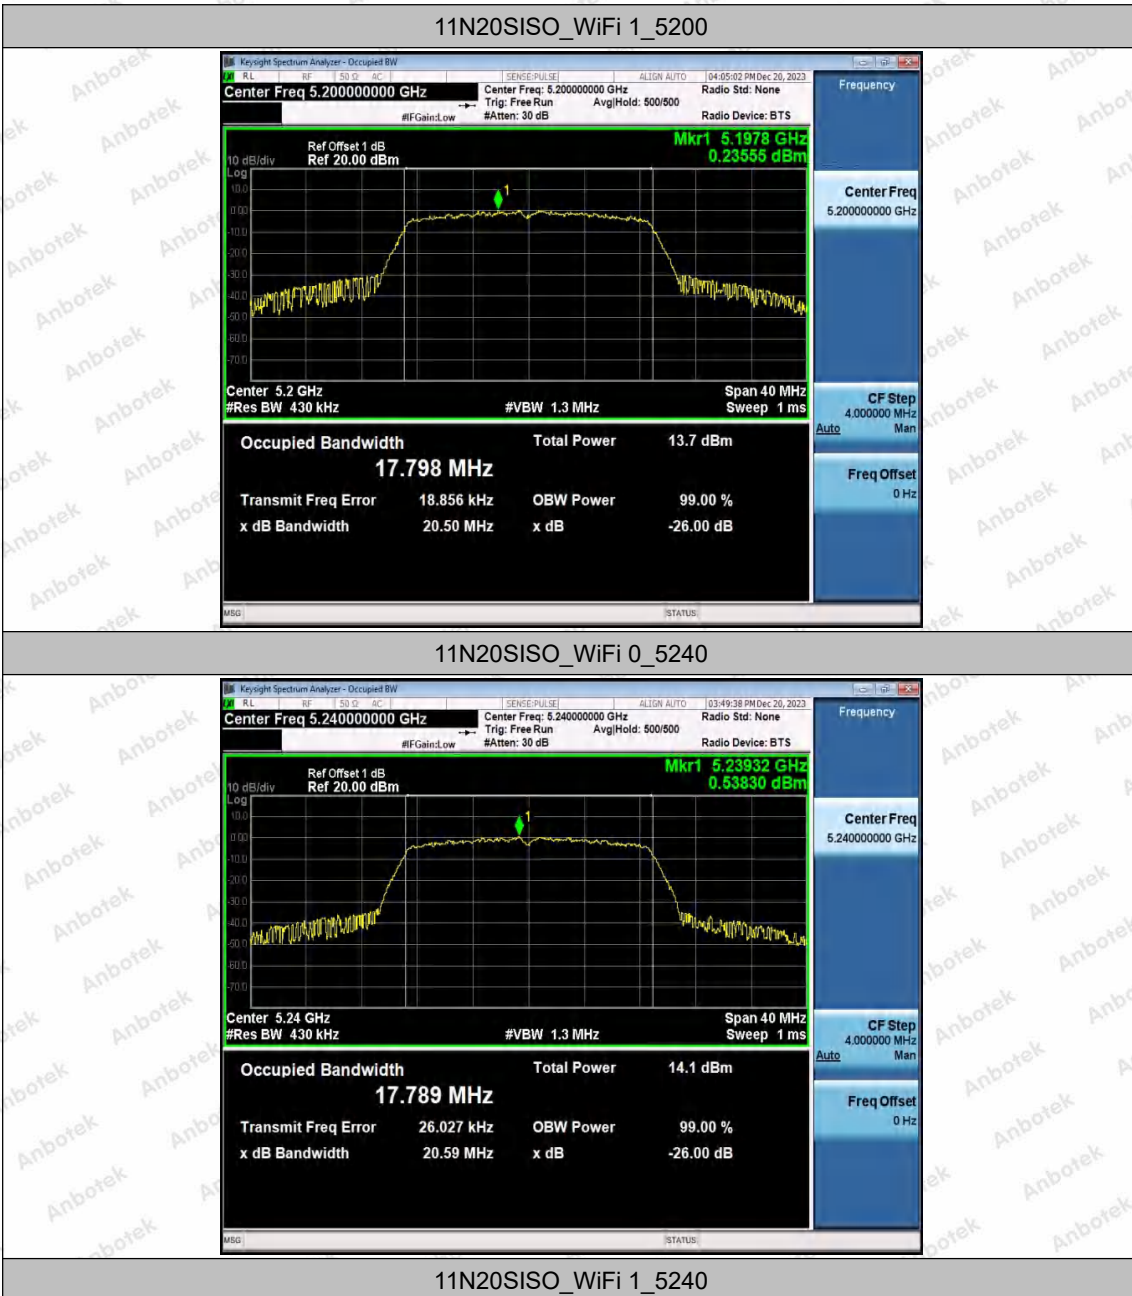

Shenzhen Anbotek Compliance Laboratory Limited

Address: 1/F., Building D, Sogood Science and Technology Park, Sanwei Community, Hangcheng Street, Bao'an District, Shenzhen, Guangdong, China.
Tel: (86) 0755-26066440 Fax: (86) 0755-26014772 Email: service@anbotek.com

Hotline 400-003-0500
www.anbotek.com.cn