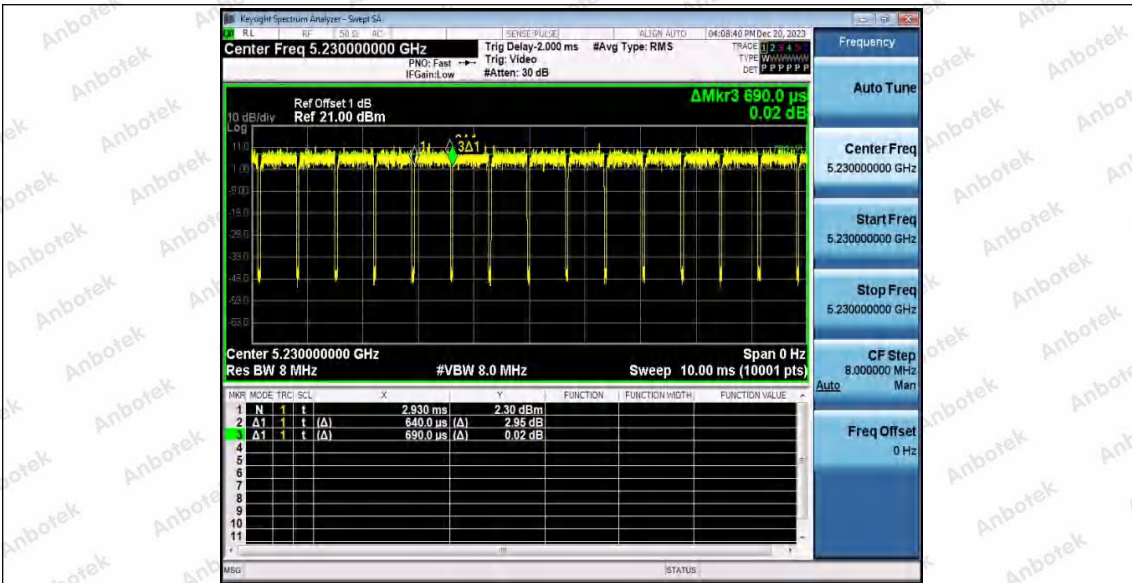

Shenzhen Anbotek Compliance Laboratory Limited

Address:1/F.,Building D,Sogood Science and Technology Park, Sanwei Community, Hangcheng Street, Bao'an District, Shenzhen, Guangdong, China.
Tel:(86) 0755-26066440 Fax:(86) 0755-26014772 Email:service@anbotek.com

Hotline 400-003-0500
www.anbotek.com.cn