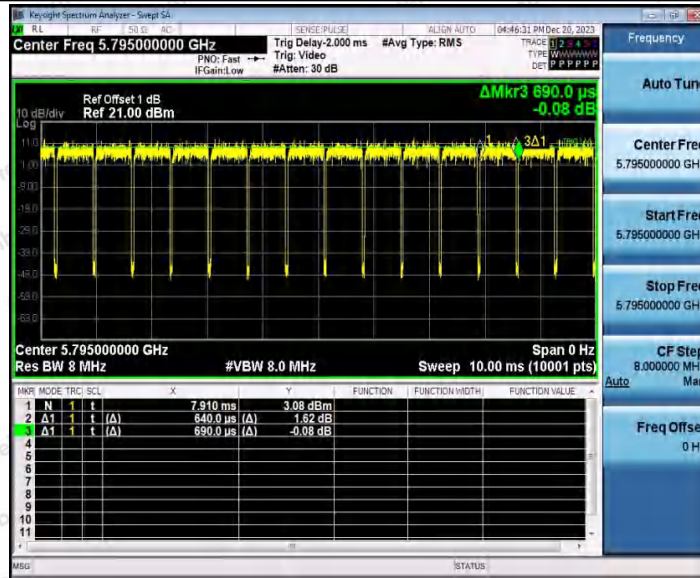

11N40SISO_WiFi 0_5795