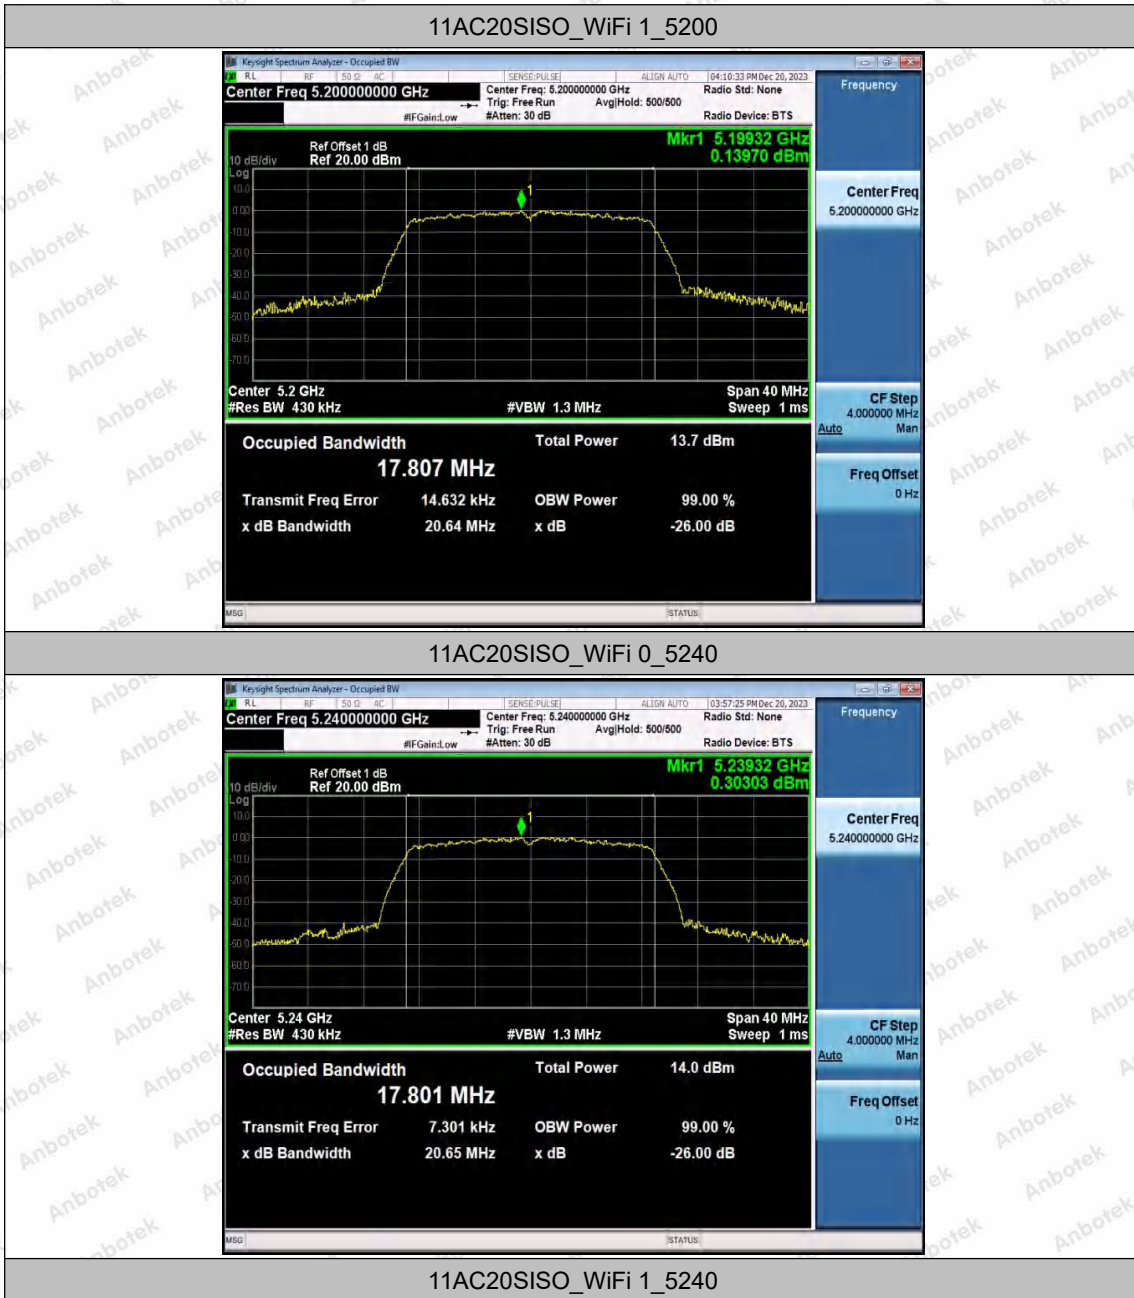

Shenzhen Anbotek Compliance Laboratory Limited

Address: 1/F., Building D, Sogood Science and Technology Park, Sanwei Community, Hangcheng Street, Bao'an District, Shenzhen, Guangdong, China.
Tel: (86) 0755-26066440 Fax: (86) 0755-26014772 Email: service@anbotek.com

Hotline
400-003-0500
www.anbotek.com.cn