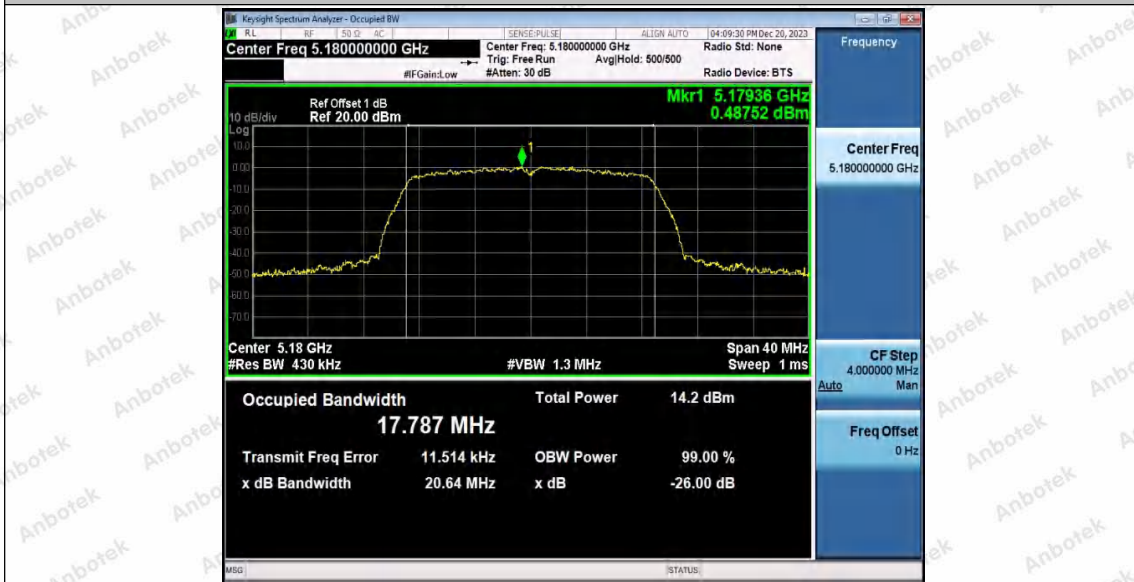

Shenzhen Anbotek Compliance Laboratory Limited

Address: 1/F., Building D, Sogood Science and Technology Park, Sanwei Community, Hangcheng Street, Bao'an District, Shenzhen, Guangdong, China.
Tel: (86) 0755-26066440 Fax: (86) 0755-26014772 Email: service@anbotek.com

Hotline 400-003-0500
www.anbotek.com.cn