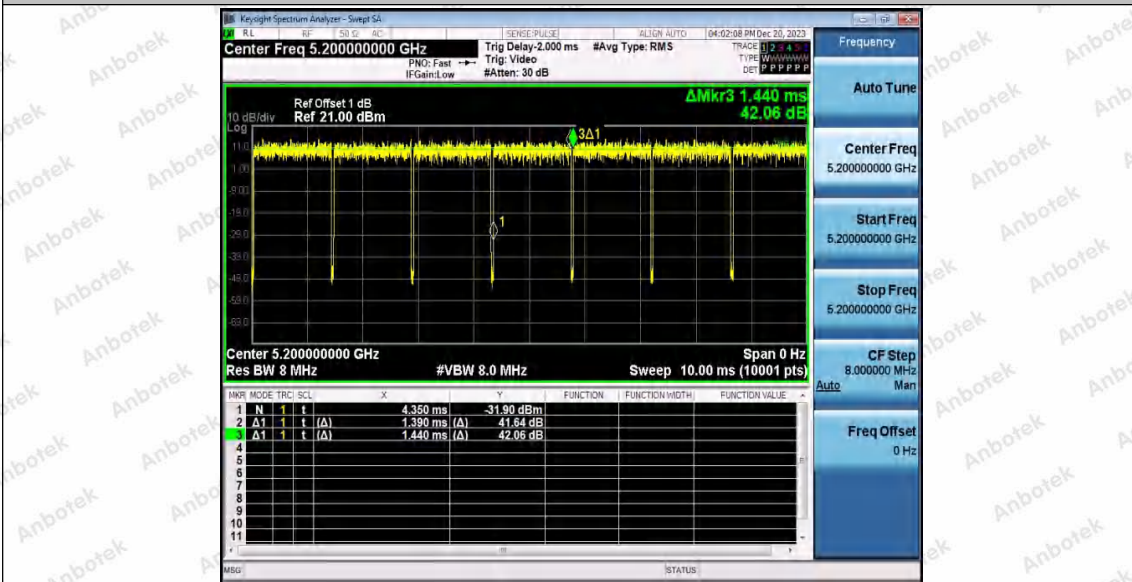

11A_WiFi 1_5200