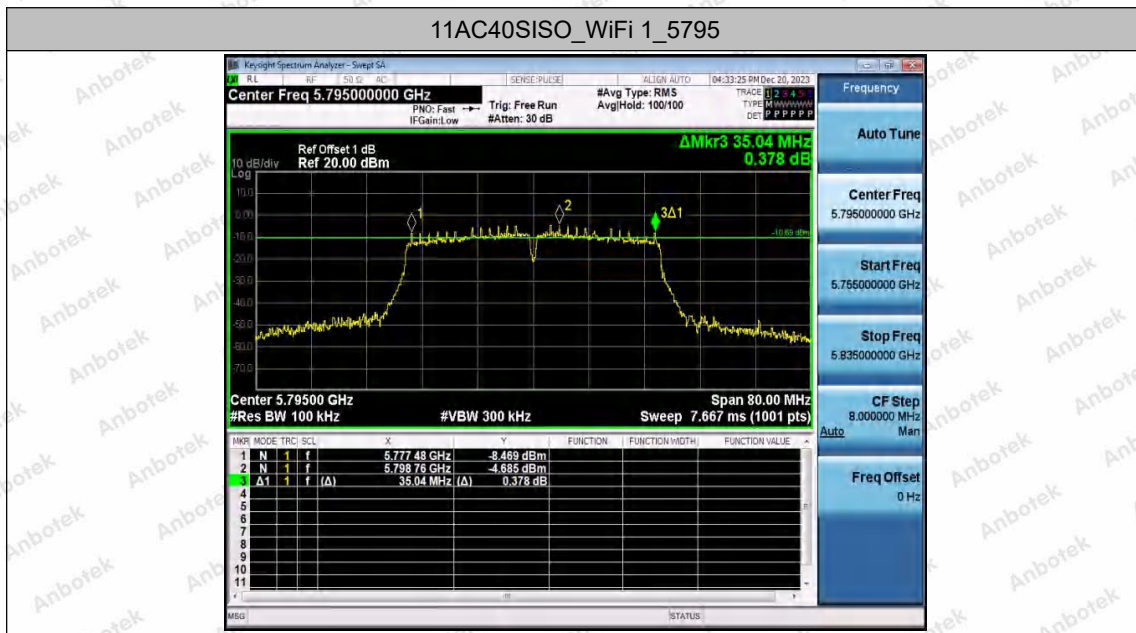

Shenzhen Anbotek Compliance Laboratory Limited

Address: 1/F., Building D, Sogood Science and Technology Park, Sanwei Community, Hangcheng Street, Bao'an District, Shenzhen, Guangdong, China.
Tel: (86) 0755-26066440 Fax: (86) 0755-26014772 Email: service@anbotek.com

Hotline
400-003-0500
www.anbotek.com.cn