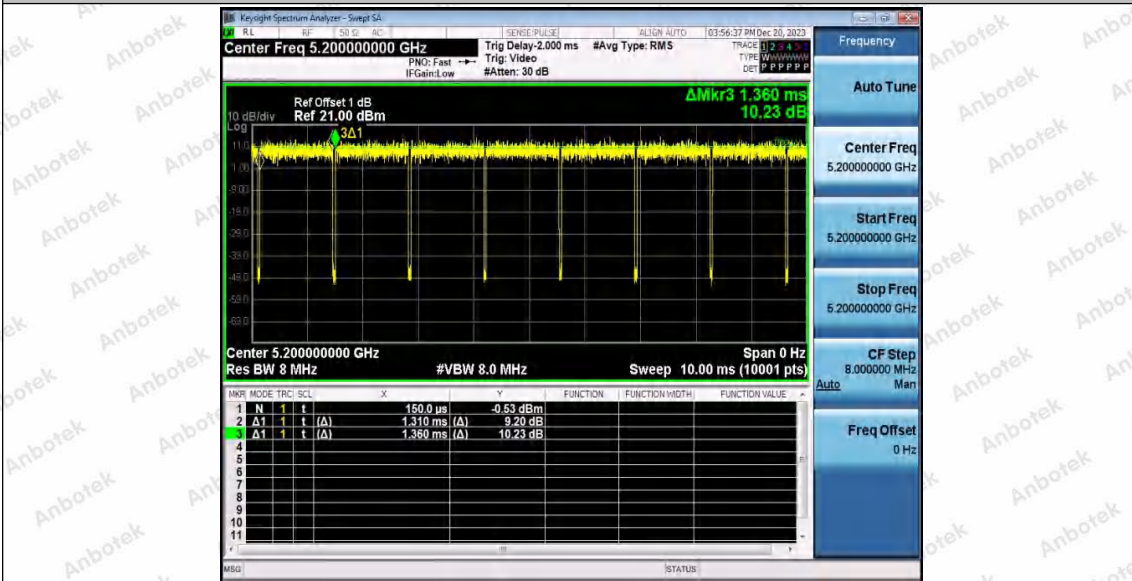

Hotline 400-003-0500
 www.anbotek.com.cn

11AC20SISO_WiFi 1_5180

11AC20SISO_WiFi 0_5200

Shenzhen Anbotek Compliance Laboratory Limited

Address: 1/F., Building D, Sogood Science and Technology Park, Sanwei Community, Hangcheng Street, Bao'an District, Shenzhen, Guangdong, China.
 Tel: (86) 0755-26066440 Fax: (86) 0755-26014772 Email: service@anbotek.com