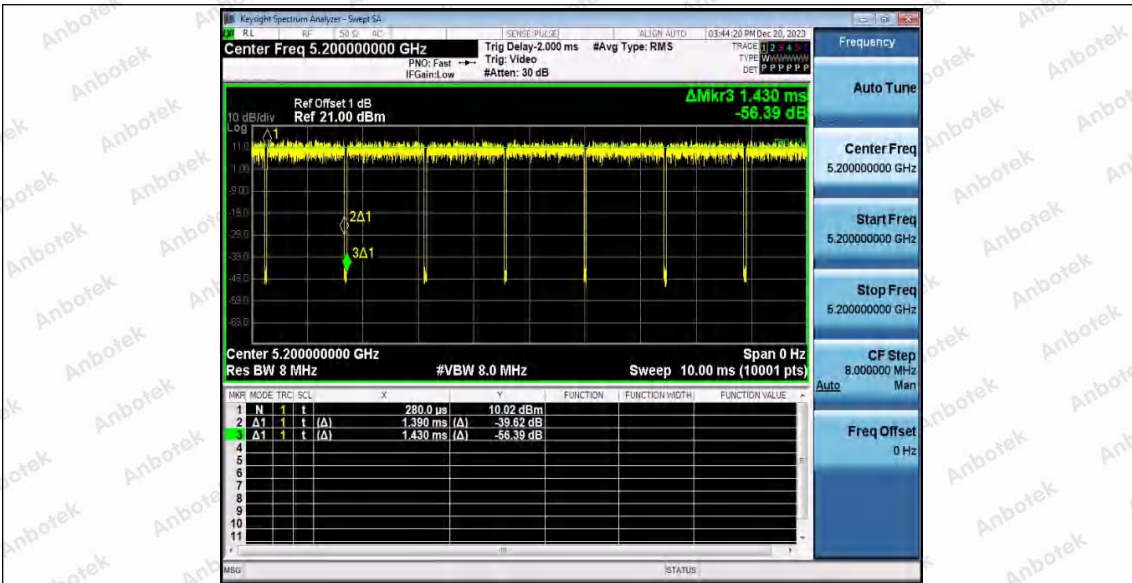

Shenzhen Anbotek Compliance Laboratory Limited

Address: 1/F., Building D, Sogood Science and Technology Park, Sanwei Community, Hangcheng Street, Bao'an District, Shenzhen, Guangdong, China.
Tel: (86) 0755-26066440 Fax: (86) 0755-26014772 Email: service@anbotek.com

Hotline: 400-003-0500
www.anbotek.com.cn