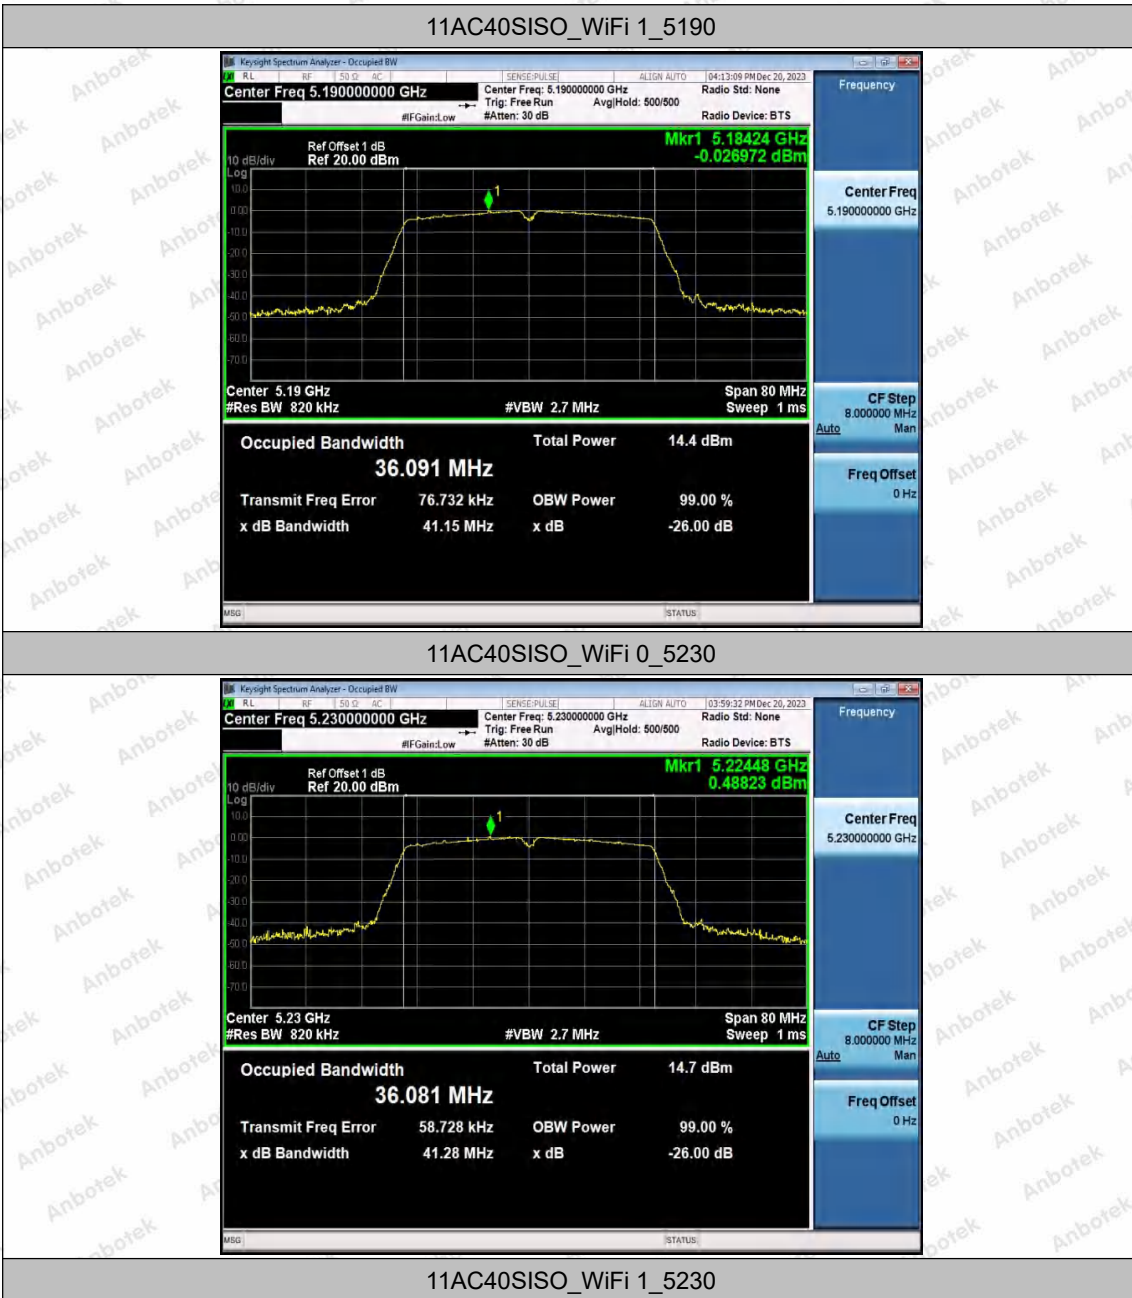

Shenzhen Anbotek Compliance Laboratory Limited

Address: 1/F., Building D, Sogood Science and Technology Park, Sanwei Community, Hangcheng Street, Bao'an District, Shenzhen, Guangdong, China.
Tel: (86) 0755-26066440 Fax: (86) 0755-26014772 Email: service@anbotek.com

Hotline
400-003-0500
www.anbotek.com.cn