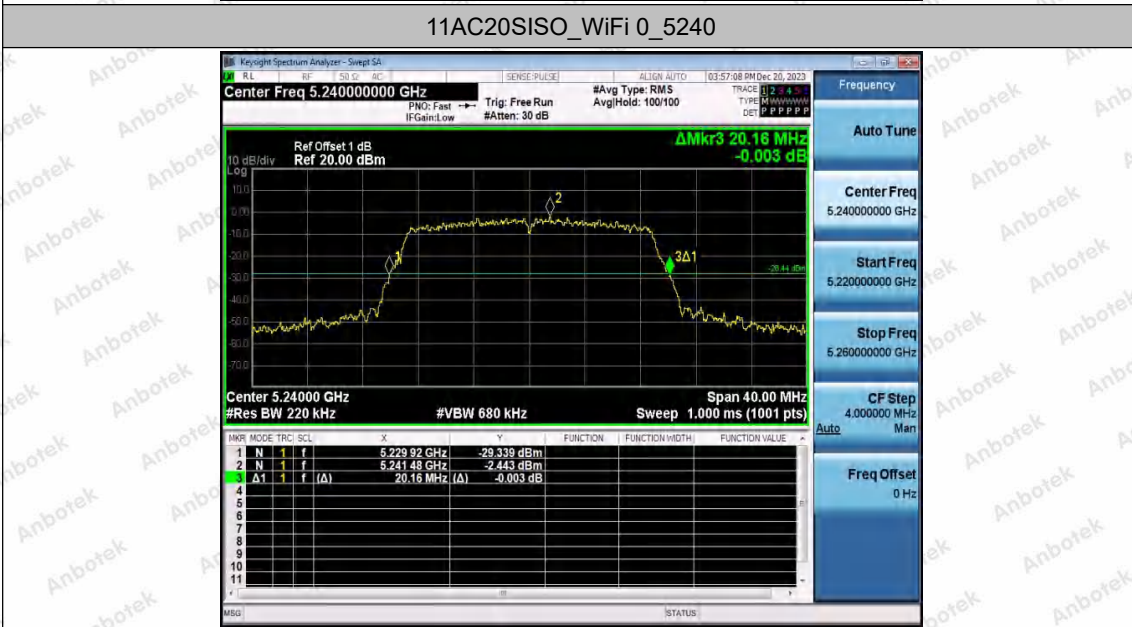

11AC20SISO_WiFi 1_5240

Shenzhen Anbotek Compliance Laboratory Limited

Address: 1/F., Building D, Sogood Science and Technology Park, Sanwei Community, Hangcheng Street, Bao'an District, Shenzhen, Guangdong, China.
Tel: (86) 0755-26066440 Fax: (86) 0755-26014772 Email: service@anbotek.com

Hotline 400-003-0500
www.anbotek.com.cn