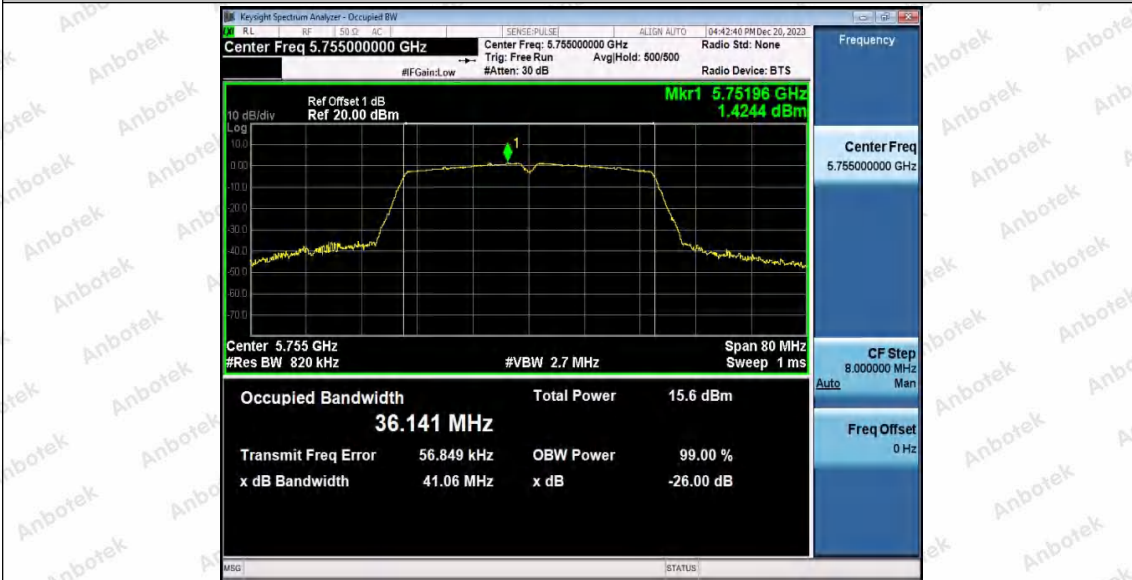

11N40SISO_WiFi 0_5755