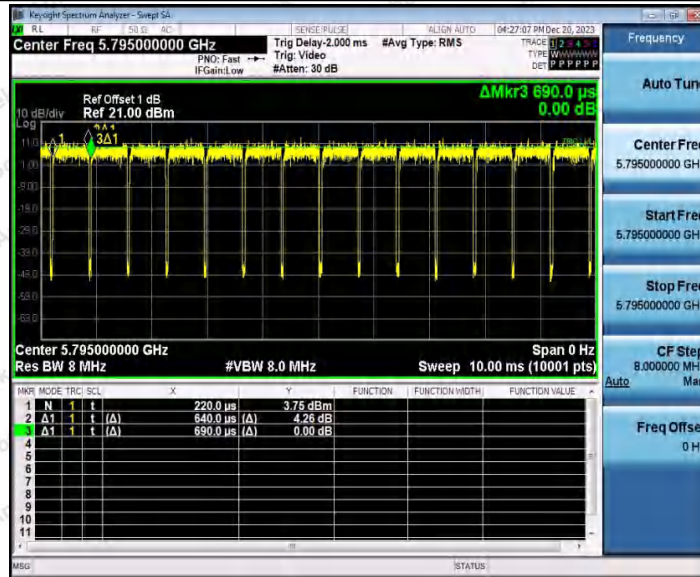

11N40SISO_WiFi 1_5795

Shenzhen Anbotek Compliance Laboratory Limited

Address: 1/F., Building D, Sogood Science and Technology Park, Sanwei Community, Hangcheng Street, Bao'an District, Shenzhen, Guangdong, China.
Tel: (86) 0755-26066440 Fax: (86) 0755-26014772 Email: service@anbotek.com

Hotline 400-003-0500
www.anbotek.com.cn