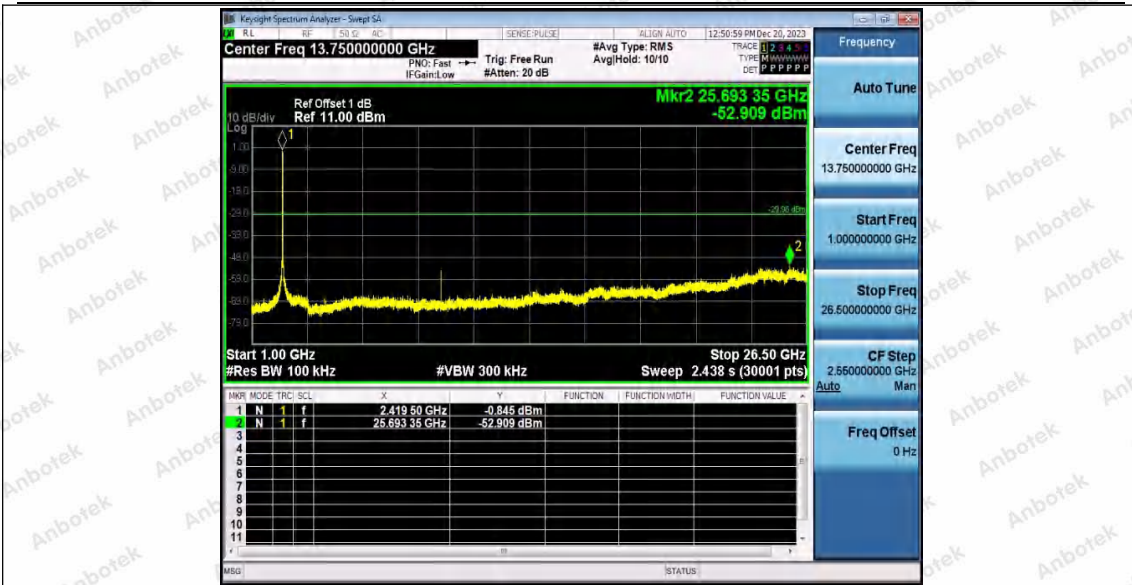

11N40SISO_WiFi 1_2422_0~Reference