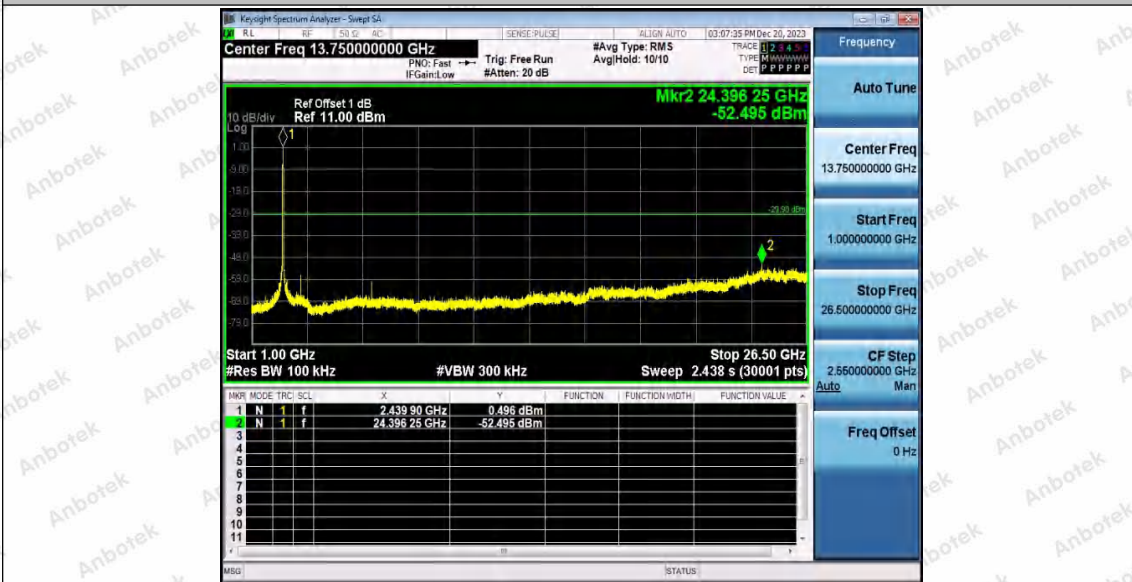

11N40SISO_WiFi 0_2452_0~Reference

Shenzhen Anbotek Compliance Laboratory Limited

Address: 1/F., Building D, Sogood Science and Technology Park, Sanwei Community, Hangcheng Street, Bao'an District, Shenzhen, Guangdong, China.
Tel: (86) 0755-26066440 Fax: (86) 0755-26014772 Email: service@anbotek.com

Hotline
400-003-0500
www.anbotek.com.cn