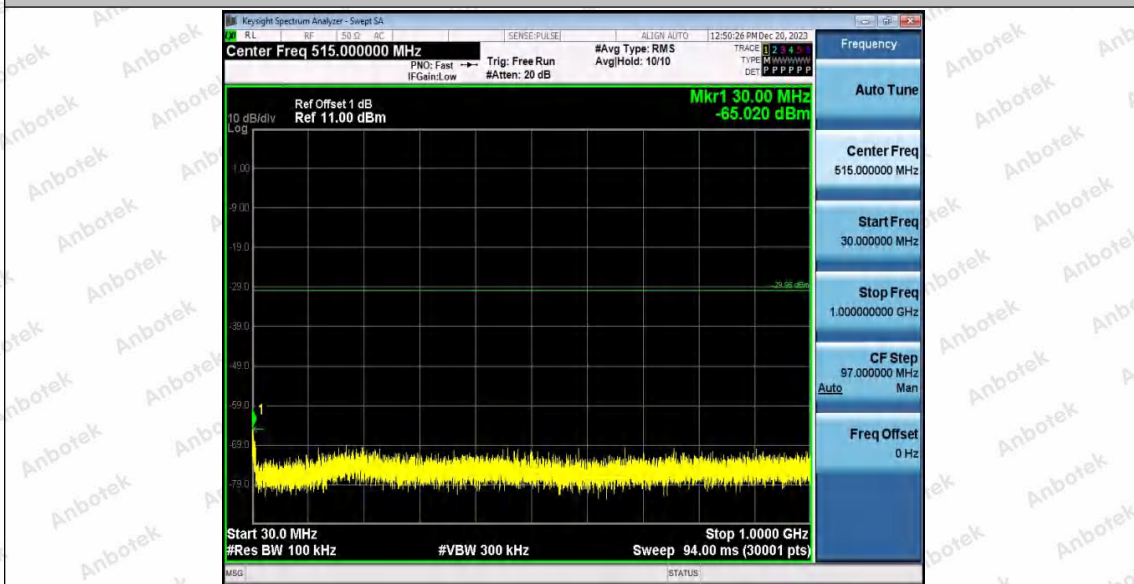

11N40SISO_WiFi 0_2422_1000~26500

Shenzhen Anbotek Compliance Laboratory Limited

Address: 1/F., Building D, Sogood Science and Technology Park, Sanwei Community, Hangcheng Street, Bao'an District, Shenzhen, Guangdong, China.
Tel: (86) 0755-26066440 Fax: (86) 0755-26014772 Email: service@anbotek.com

Hotline
400-003-0500
www.anbotek.com.cn