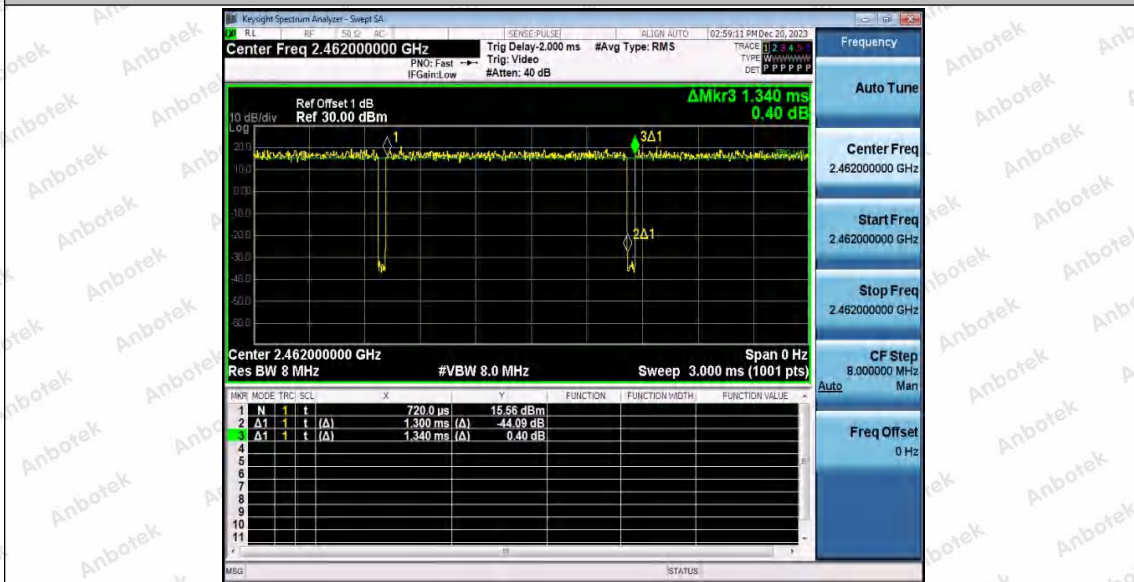

11N40SISO_WiFi_0_2422

Shenzhen Anbotek Compliance Laboratory Limited

Address: 1/F., Building D, Sogood Science and Technology Park, Sanwei Community, Hangcheng Street, Bao'an District, Shenzhen, Guangdong, China.
Tel: (86) 0755-26066440 Fax: (86) 0755-26014772 Email: service@anbotek.com

Hotline 400-003-0500
www.anbotek.com.cn