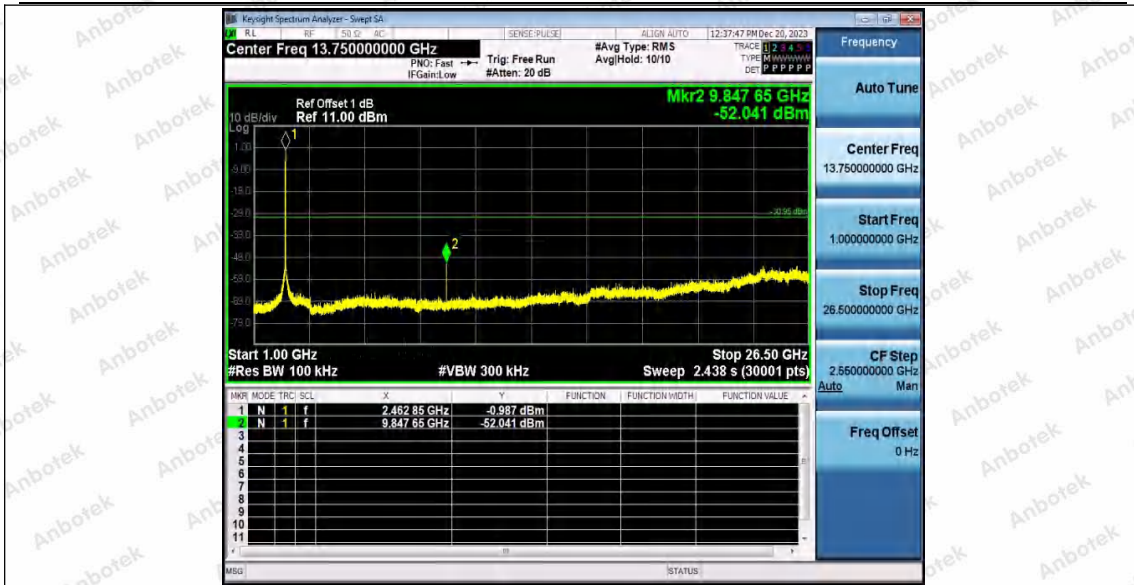

11G_WiFi 1_2462_0~Reference