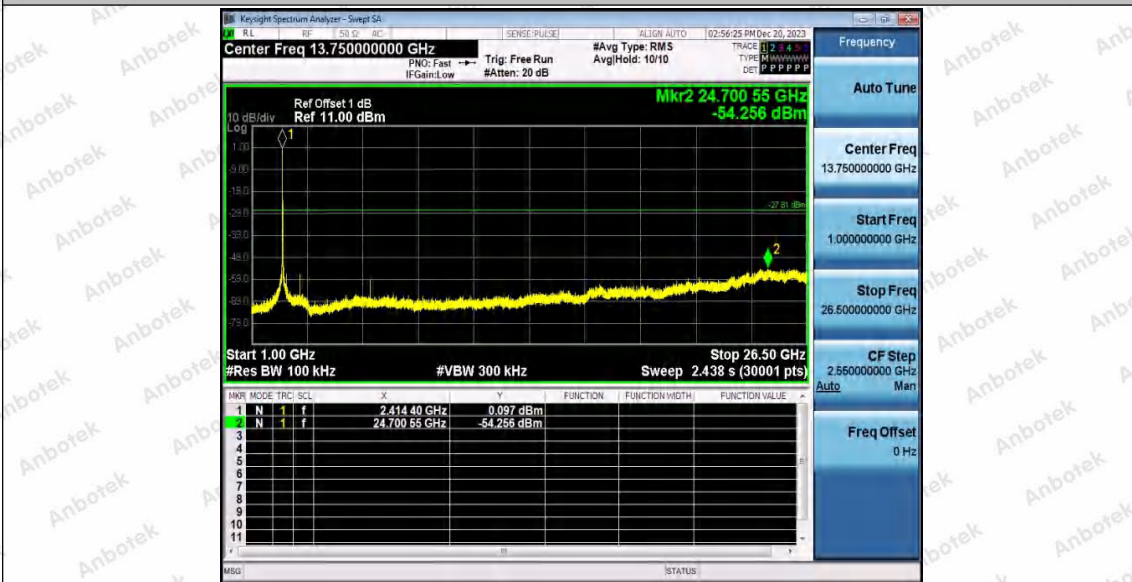

11N20SISO_WiFi 0_2437_0~Reference

Shenzhen Anbotek Compliance Laboratory Limited

Address: 1/F., Building D, Sogood Science and Technology Park, Sanwei Community, Hangcheng Street, Bao'an District, Shenzhen, Guangdong, China.
Tel: (86) 0755-26066440 Fax: (86) 0755-26014772 Email: service@anbotek.com

Hotline
400-003-0500
www.anbotek.com.cn