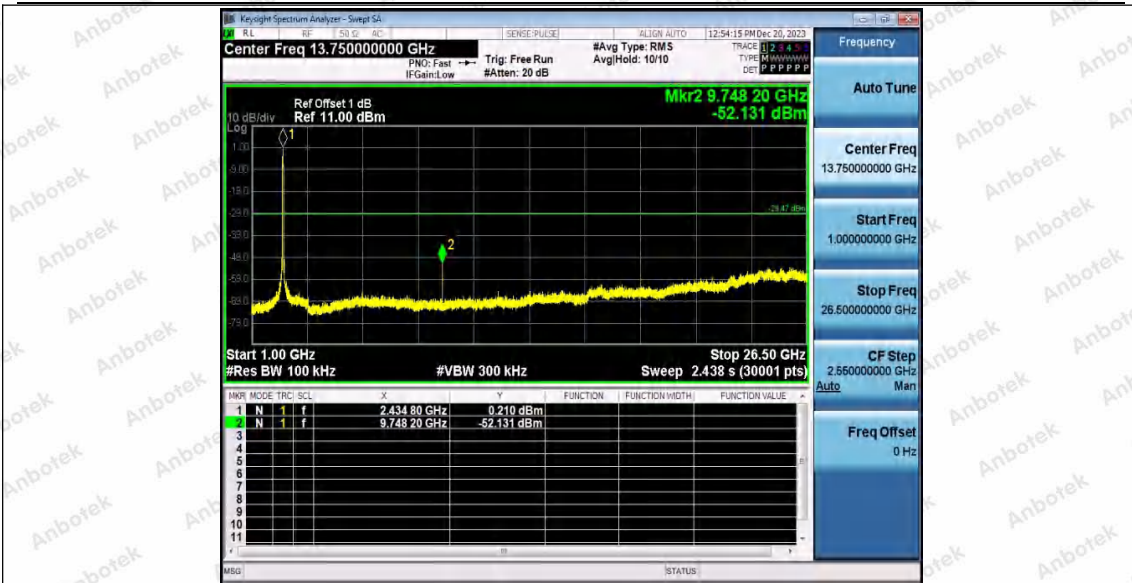

11N40SISO_WiFi 1_2437_0~Reference