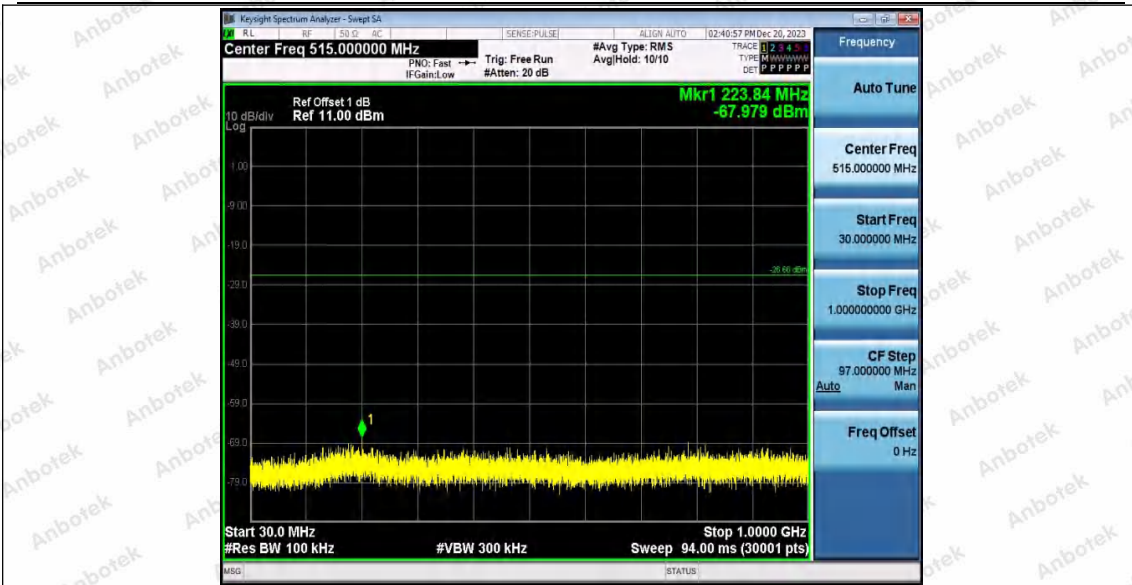

11B_WiFi 1_2412_1000~26500