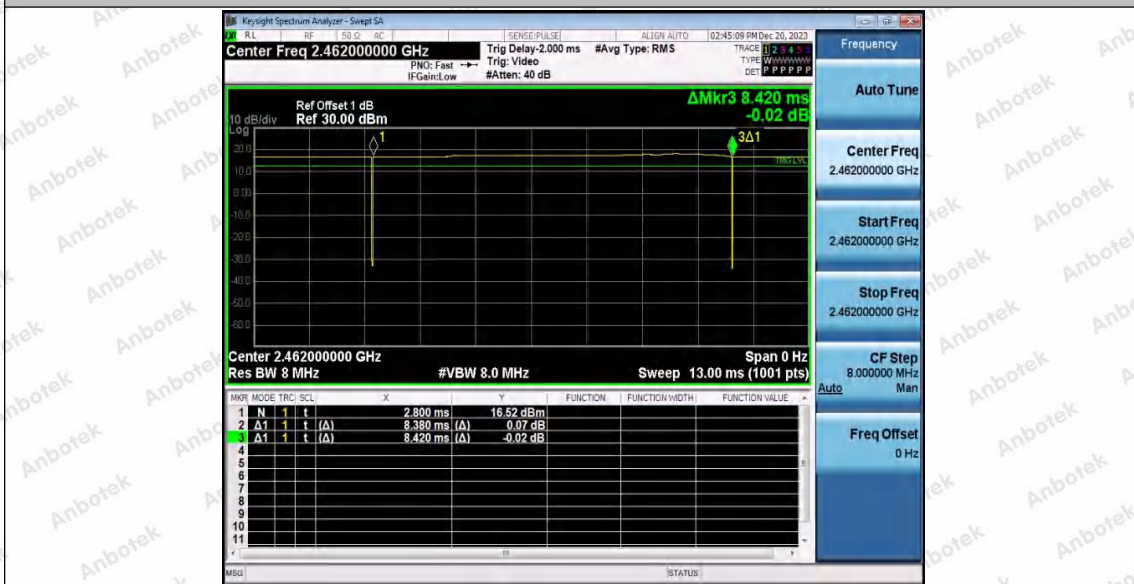

11G_WiFi 0_2412

Shenzhen Anbotek Compliance Laboratory Limited

Address: 1/F., Building D, Sogood Science and Technology Park, Sanwei Community, Hangcheng Street, Bao'an District, Shenzhen, Guangdong, China.
Tel: (86) 0755-26066440 Fax: (86) 0755-26014772 Email: service@anbotek.com

Hotline
400-003-0500
www.anbotek.com.cn