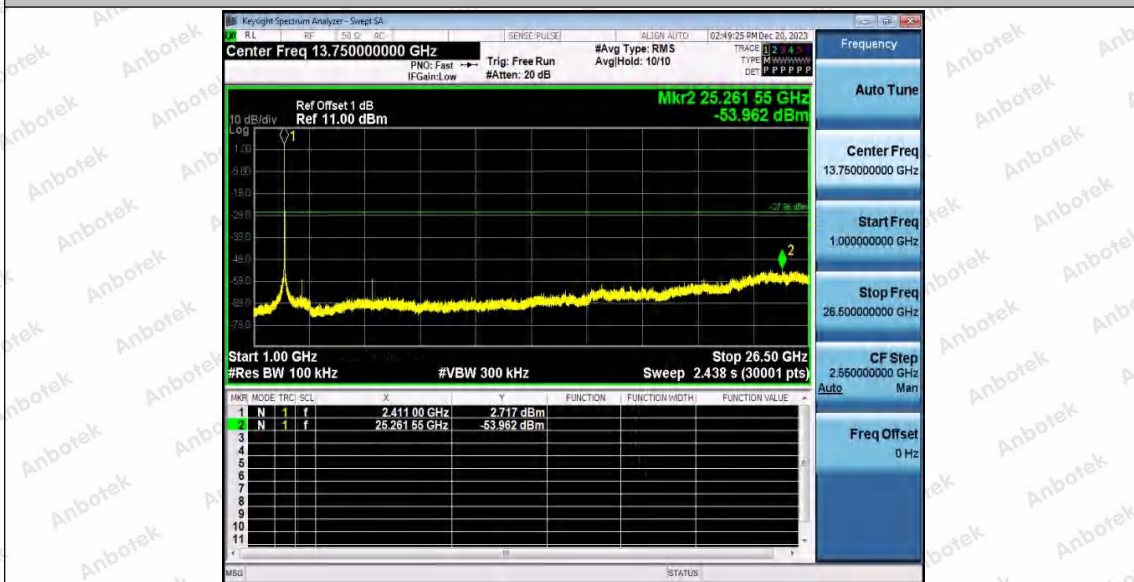

11G_WiFi 0_2437_0~Reference

Shenzhen Anbotek Compliance Laboratory Limited

Address: 1/F., Building D, Sogood Science and Technology Park, Sanwei Community, Hangcheng Street, Bao'an District, Shenzhen, Guangdong, China.
Tel: (86) 0755-26066440 Fax: (86) 0755-26014772 Email: service@anbotek.com

Hotline
400-003-0500
www.anbotek.com.cn