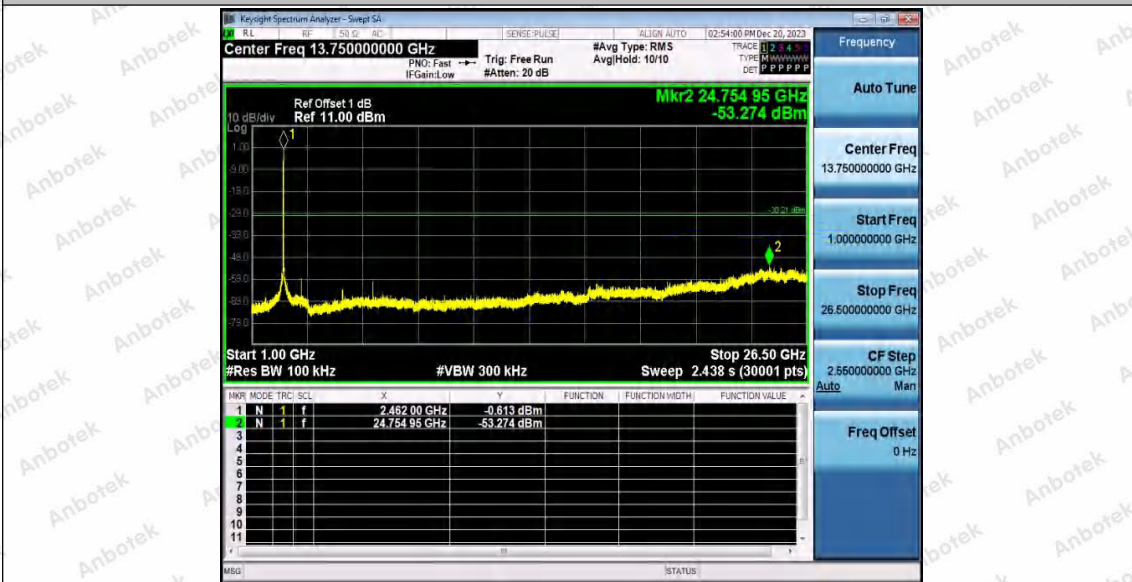

11N20SISO_WiFi 0_2412_0~Reference

Shenzhen Anbotek Compliance Laboratory Limited

Address: 1/F., Building D, Sogood Science and Technology Park, Sanwei Community, Hangcheng Street, Bao'an District, Shenzhen, Guangdong, China.
Tel: (86) 0755-26066440 Fax: (86) 0755-26014772 Email: service@anbotek.com

Hotline
400-003-0500
www.anbotek.com.cn