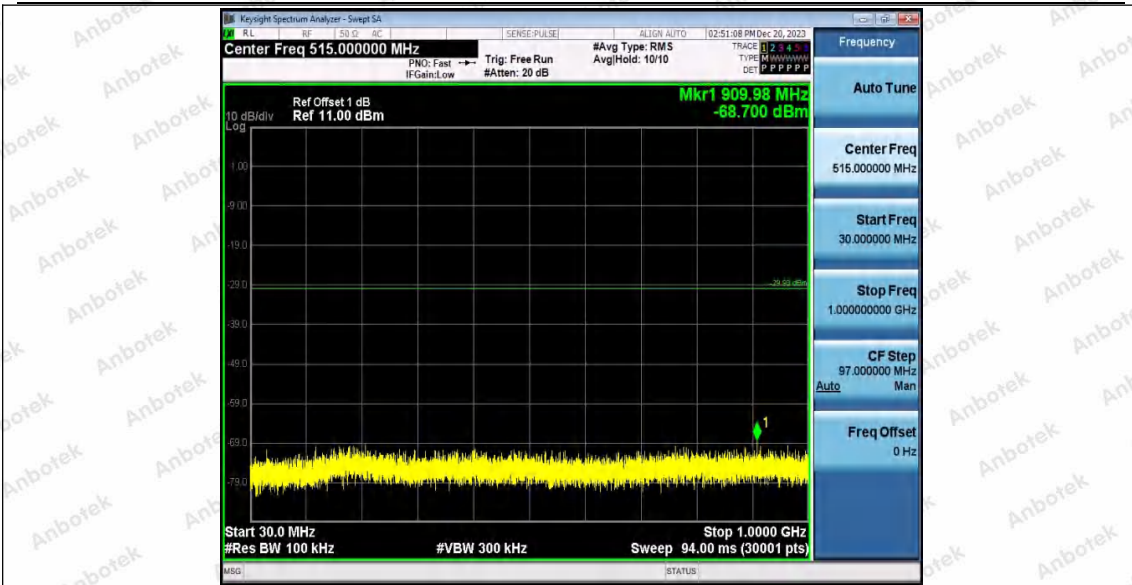

11G_WiFi 1_2437_1000~26500