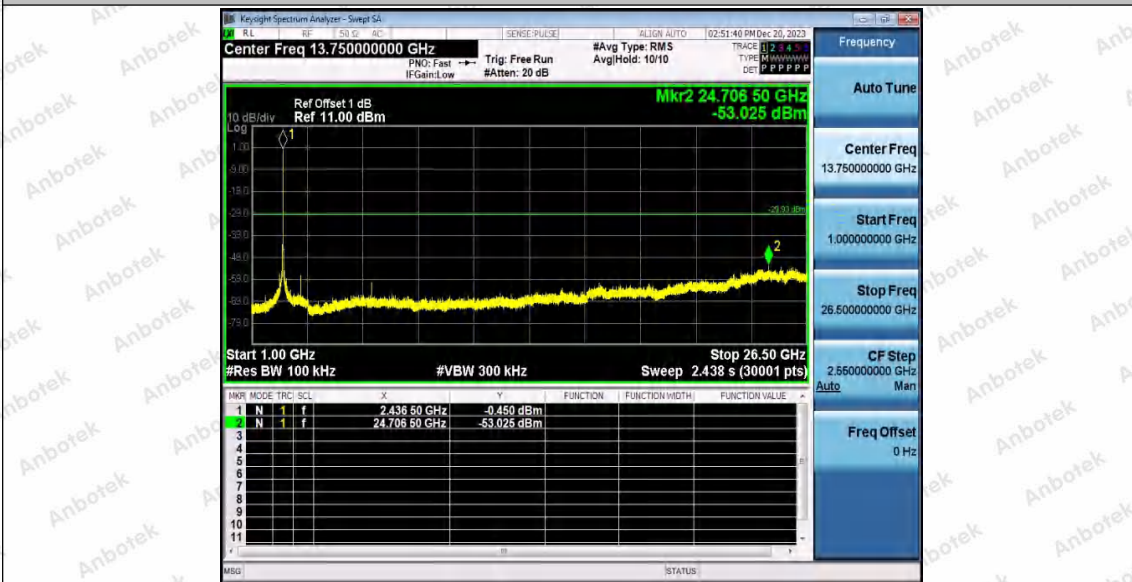

11G_WiFi 0_2462_0~Reference

Shenzhen Anbotek Compliance Laboratory Limited

Address: 1/F., Building D, Sogood Science and Technology Park, Sanwei Community, Hangcheng Street, Bao'an District, Shenzhen, Guangdong, China.
Tel: (86) 0755-26066440 Fax: (86) 0755-26014772 Email: service@anbotek.com

Hotline
400-003-0500
www.anbotek.com.cn