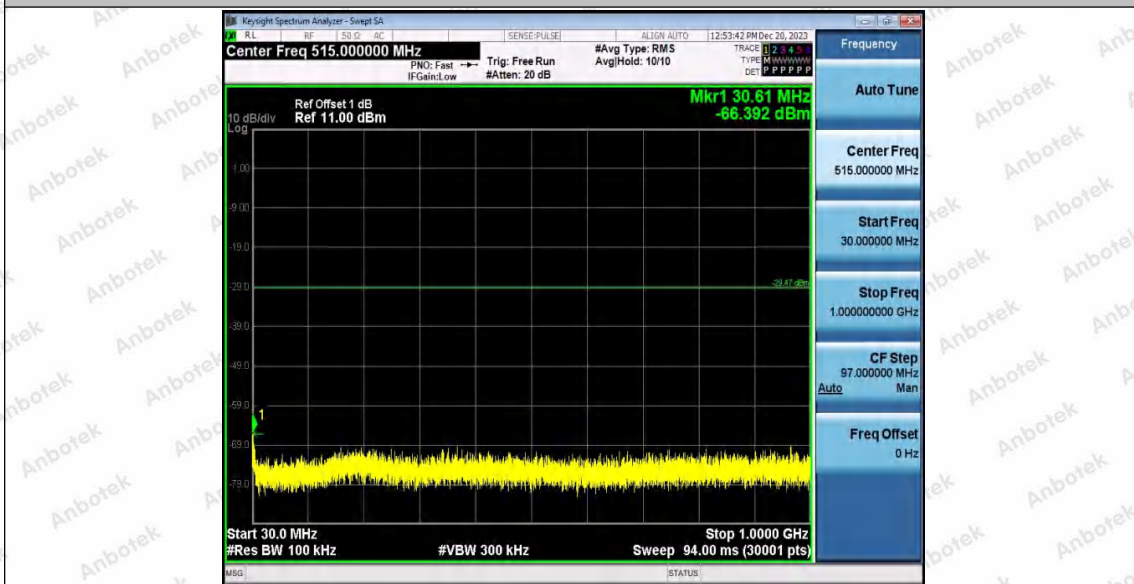

11N40SISO_WiFi 0_2437_1000~26500

Shenzhen Anbotek Compliance Laboratory Limited

Address: 1/F., Building D, Sogood Science and Technology Park, Sanwei Community, Hangcheng Street, Bao'an District, Shenzhen, Guangdong, China.
Tel: (86) 0755-26066440 Fax: (86) 0755-26014772 Email: service@anbotek.com

Hotline
400-003-0500
www.anbotek.com.cn