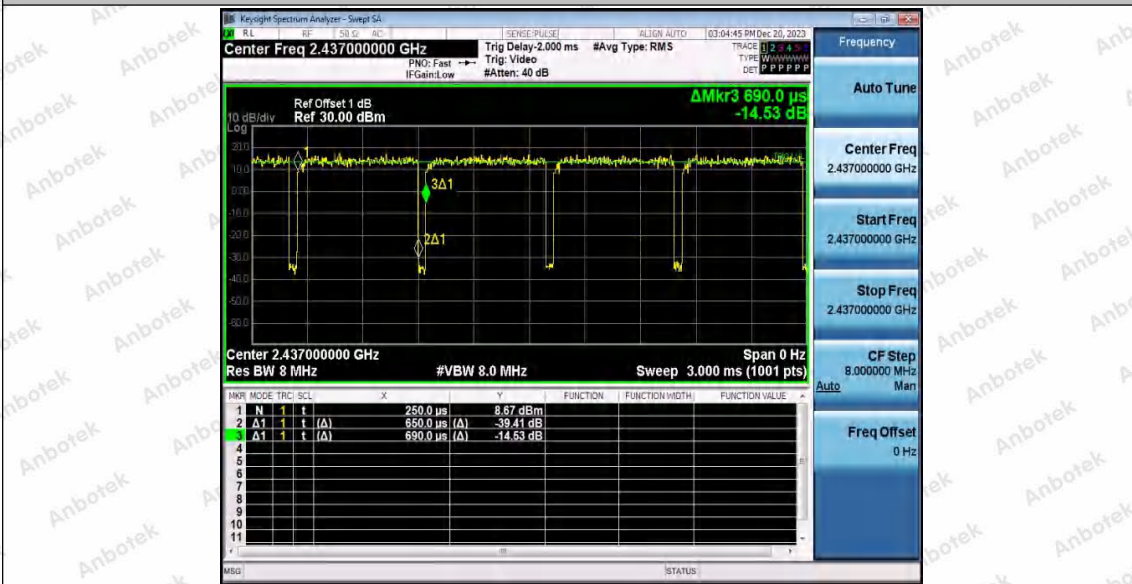

11N40SISO_WiFi_0_2452

Shenzhen Anbotek Compliance Laboratory Limited

Address: 1/F., Building D, Sogood Science and Technology Park, Sanwei Community, Hangcheng Street, Bao'an District, Shenzhen, Guangdong, China.
Tel: (86) 0755-26066440 Fax: (86) 0755-26014772 Email: service@anbotek.com

Hotline 400-003-0500
www.anbotek.com.cn