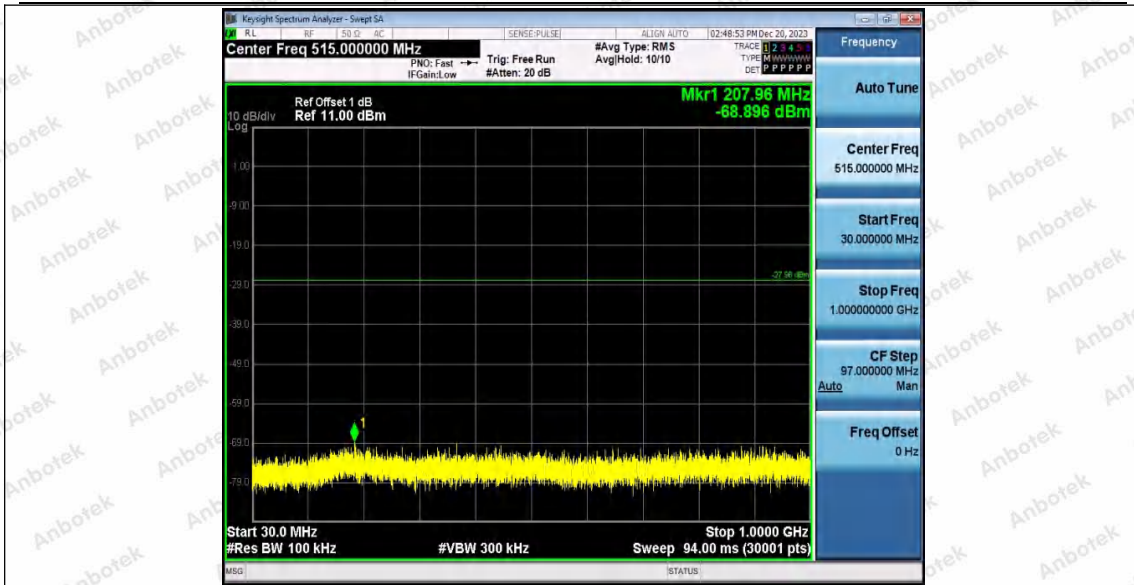

11G_WiFi 1_2412_1000~26500