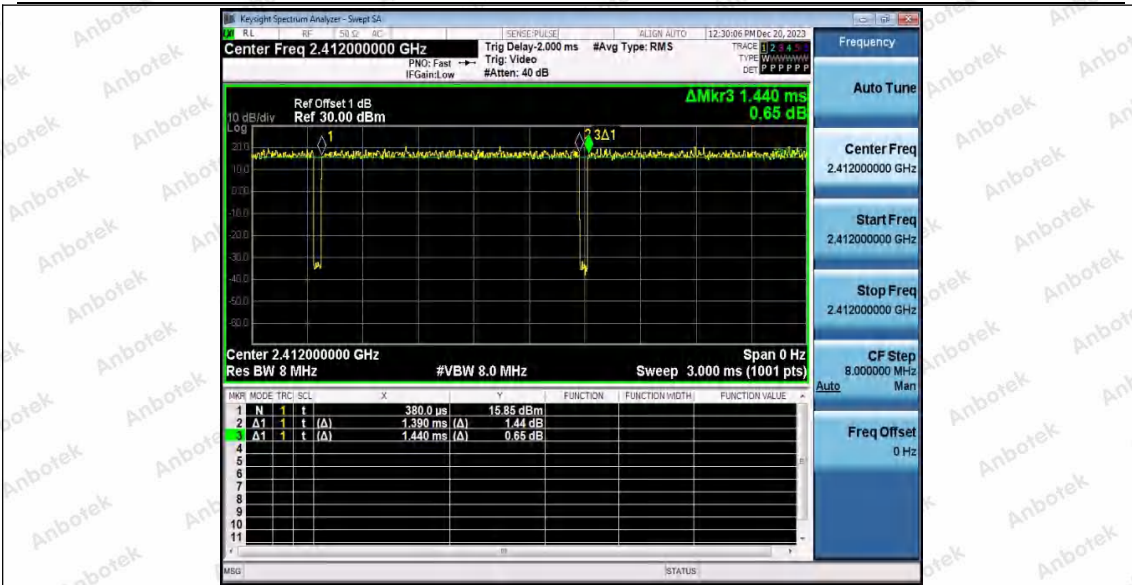

11G_WiFi 1_2412