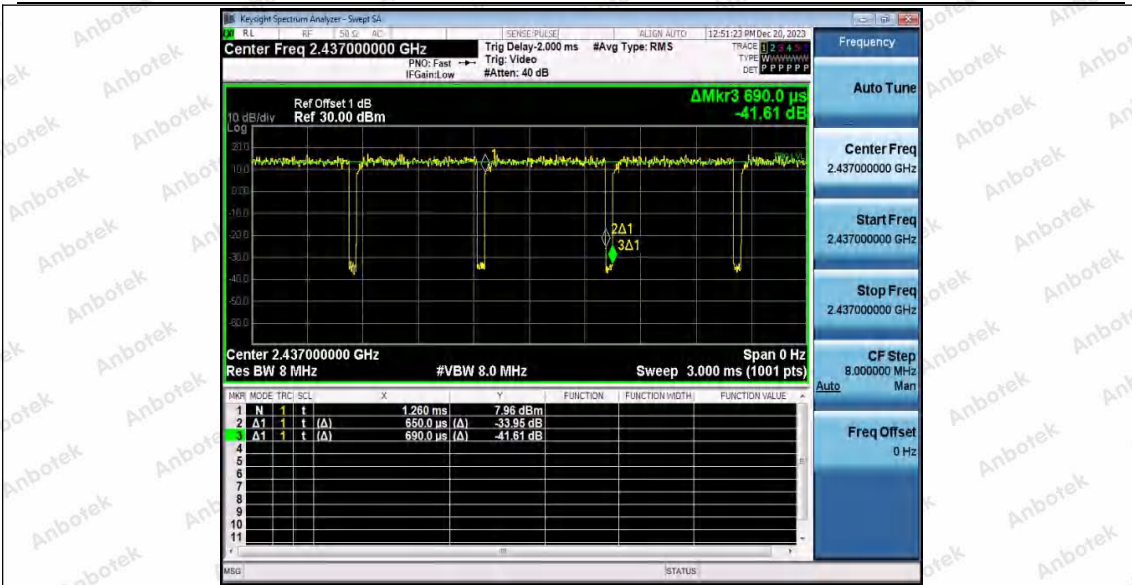

11N40SISO_WiFi_1_2437