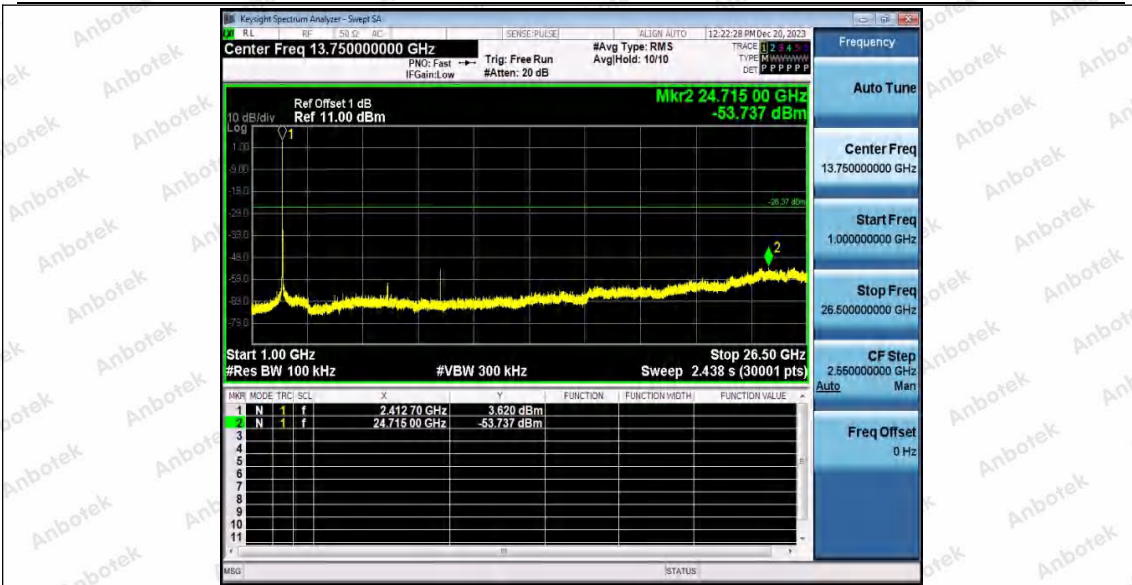

11B_WiFi 1_2412_0~Reference