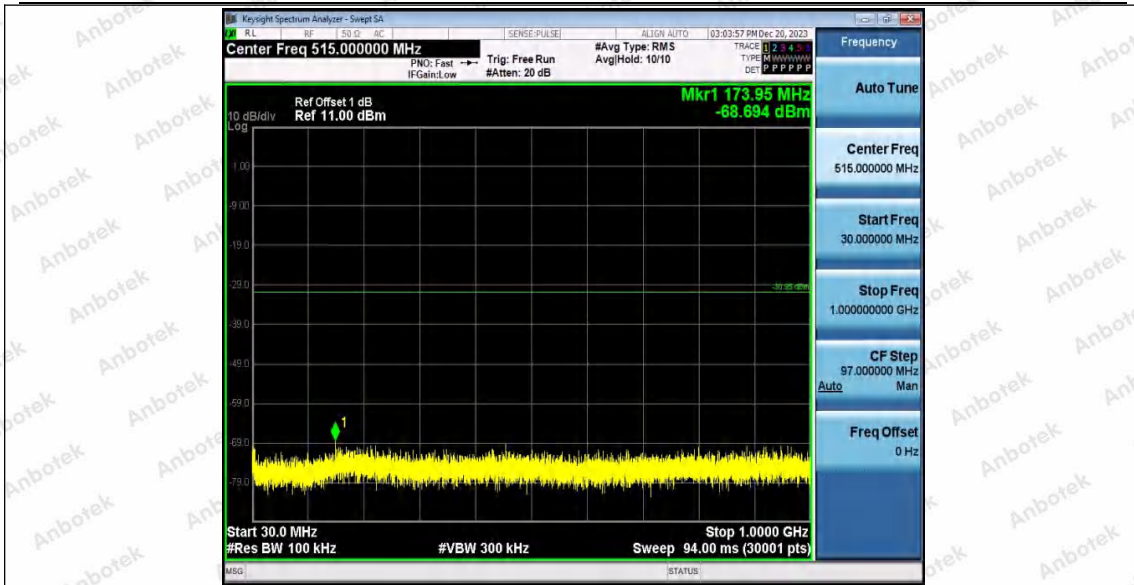

11N40SISO_WiFi 1_2422_1000~26500