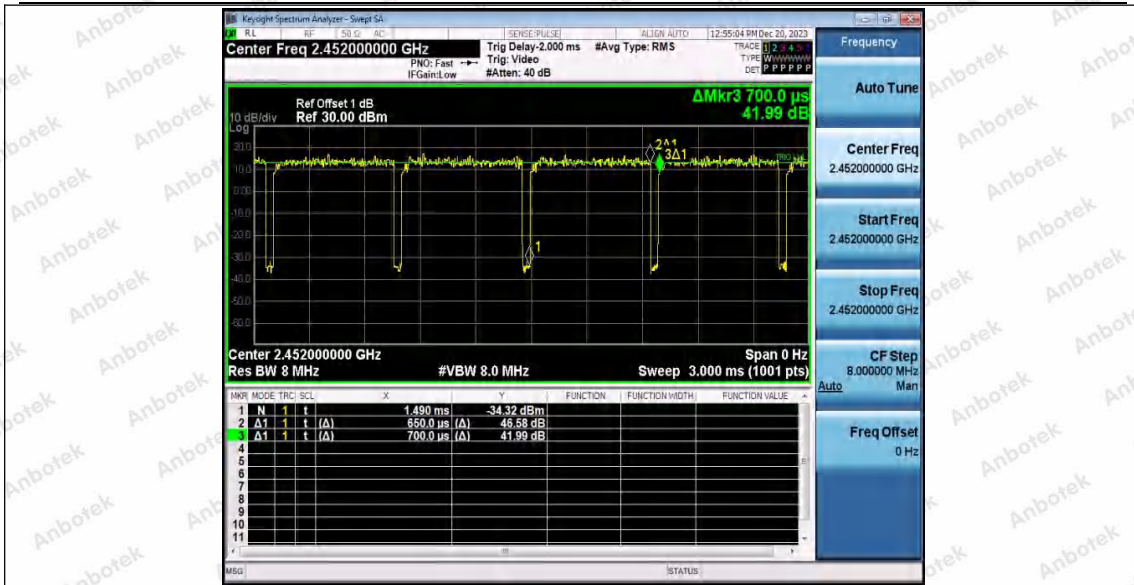

11N40SIS0_WiFi_1_2452