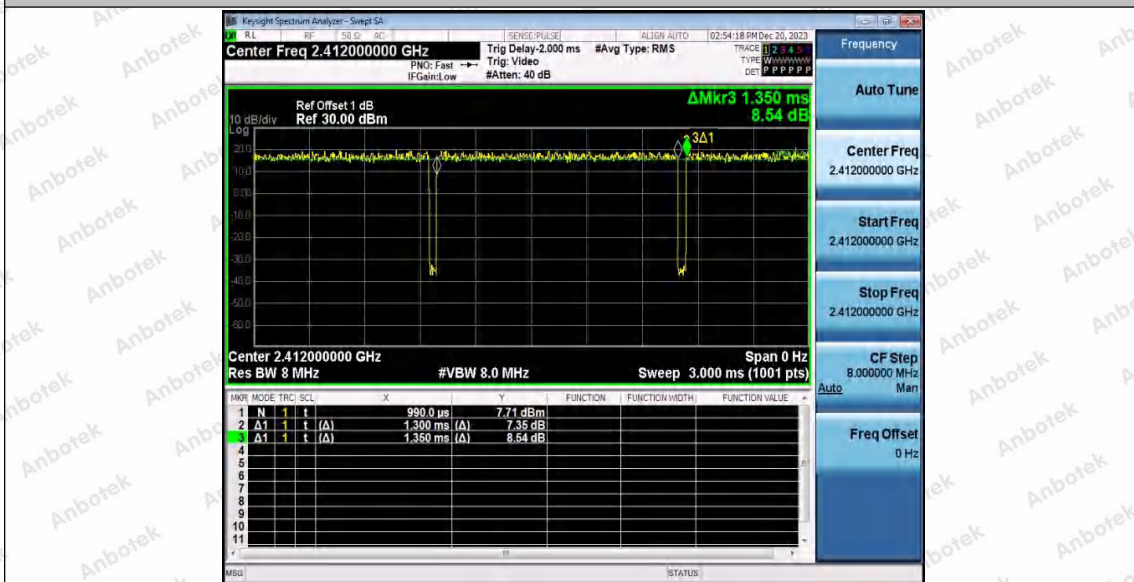

11N20SISO_WiFi_0_2437

Shenzhen Anbotek Compliance Laboratory Limited

Address: 1/F., Building D, Sogood Science and Technology Park, Sanwei Community, Hangcheng Street, Bao'an District, Shenzhen, Guangdong, China.
Tel: (86) 0755-26066440 Fax: (86) 0755-26014772 Email: service@anbotek.com

Hotline 400-003-0500
www.anbotek.com.cn