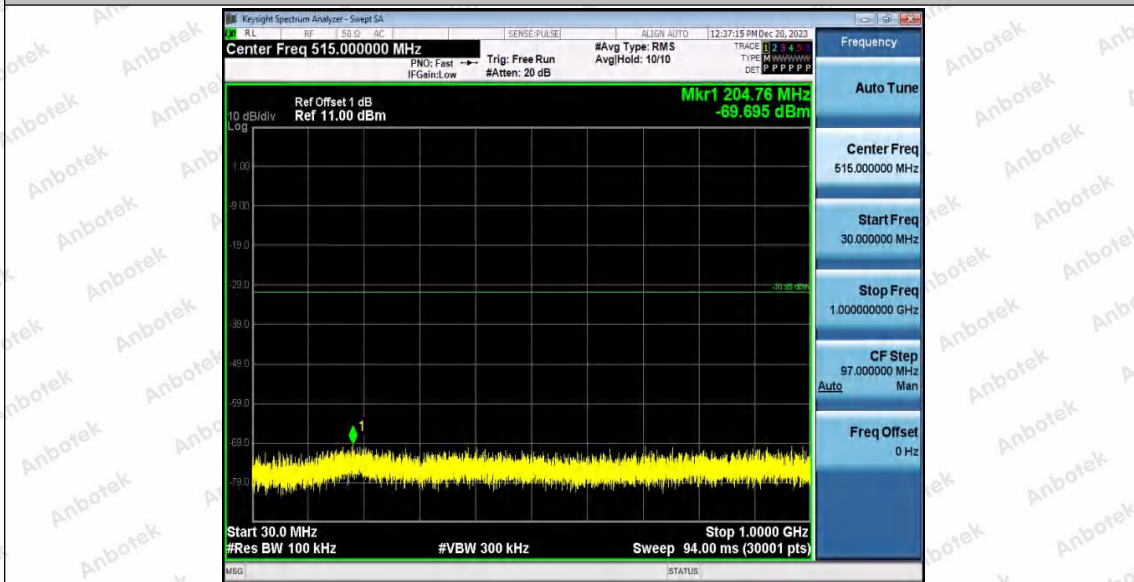

11G_WiFi 0_2462_1000~26500

Shenzhen Anbotek Compliance Laboratory Limited

Address: 1/F., Building D, Sogood Science and Technology Park, Sanwei Community, Hangcheng Street, Bao'an District, Shenzhen, Guangdong, China.
Tel: (86) 0755-26066440 Fax: (86) 0755-26014772 Email: service@anbotek.com

Hotline
400-003-0500
www.anbotek.com.cn