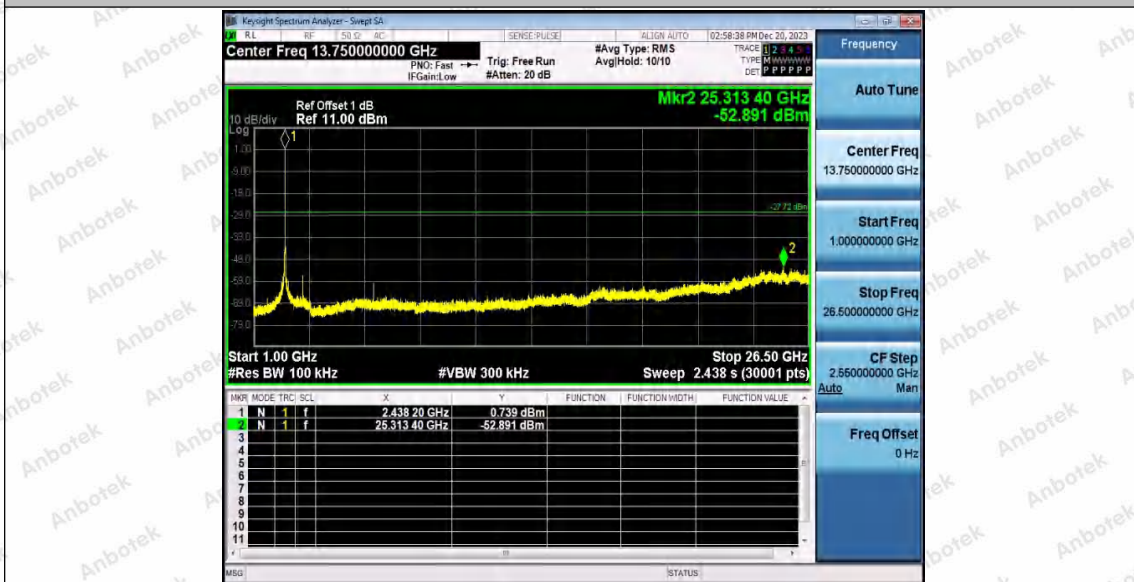

11N20SISO_WiFi 0_2462_0~Reference

Shenzhen Anbotek Compliance Laboratory Limited

Address: 1/F., Building D, Sogood Science and Technology Park, Sanwei Community, Hangcheng Street, Bao'an District, Shenzhen, Guangdong, China.
Tel: (86) 0755-26066440 Fax: (86) 0755-26014772 Email: service@anbotek.com

Hotline
400-003-0500
www.anbotek.com.cn