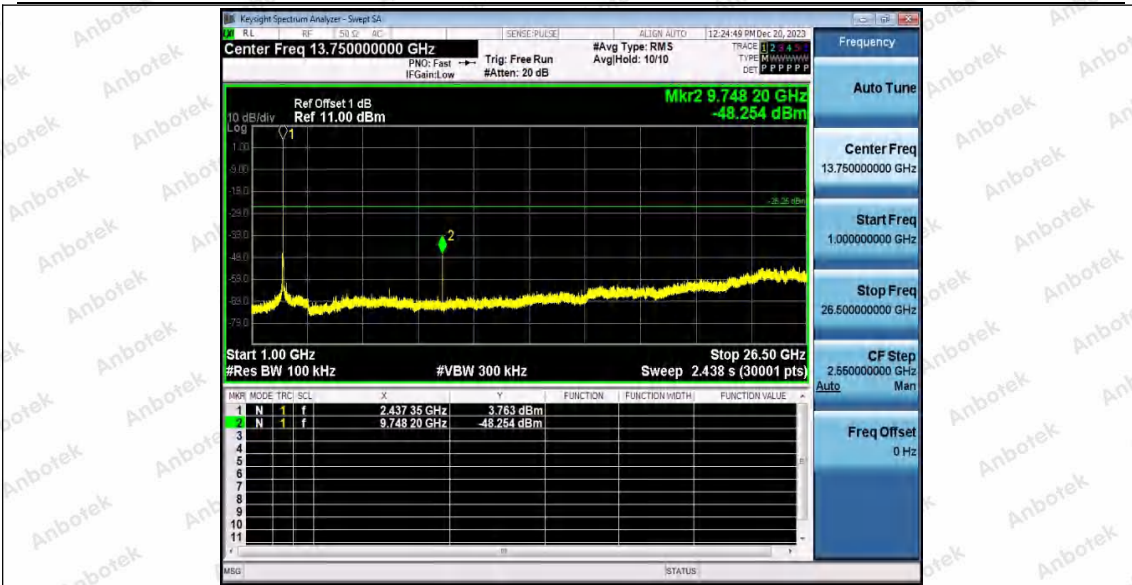

11B_WiFi 1_2437_0~Reference