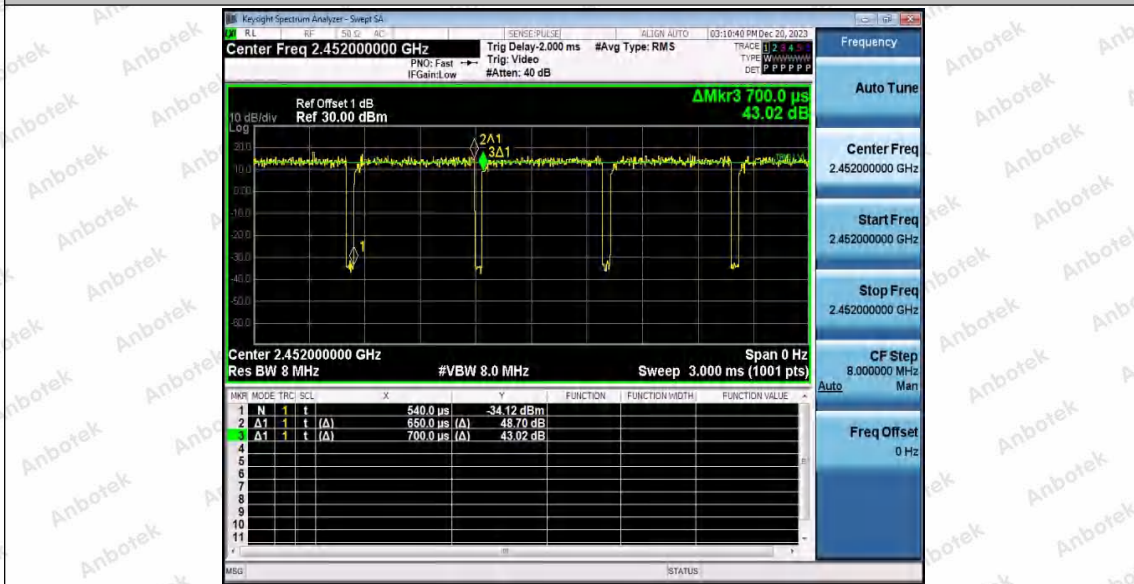

---End---

Shenzhen Anbotek Compliance Laboratory Limited

Address: 1/F., Building D, Sogood Science and Technology Park, Sanwei Community, Hangcheng Street, Bao'an District, Shenzhen, Guangdong, China.
Tel: (86) 0755-26066440 Fax: (86) 0755-26014772 Email: service@anbotek.com

Hotline 400-003-0500
www.anbotek.com.cn