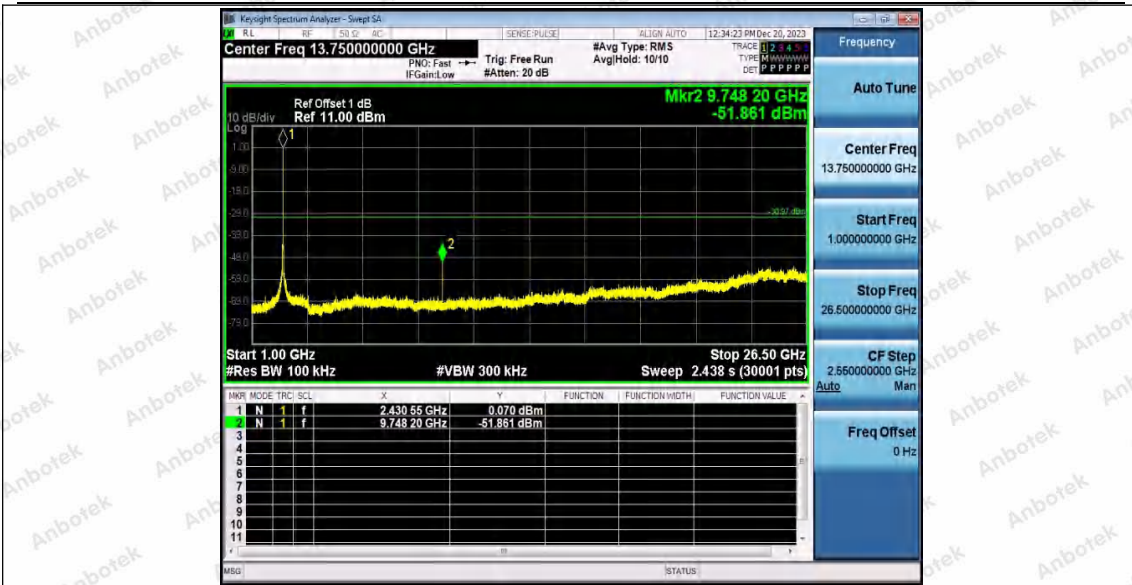

11G_WiFi 1_2437_0~Reference