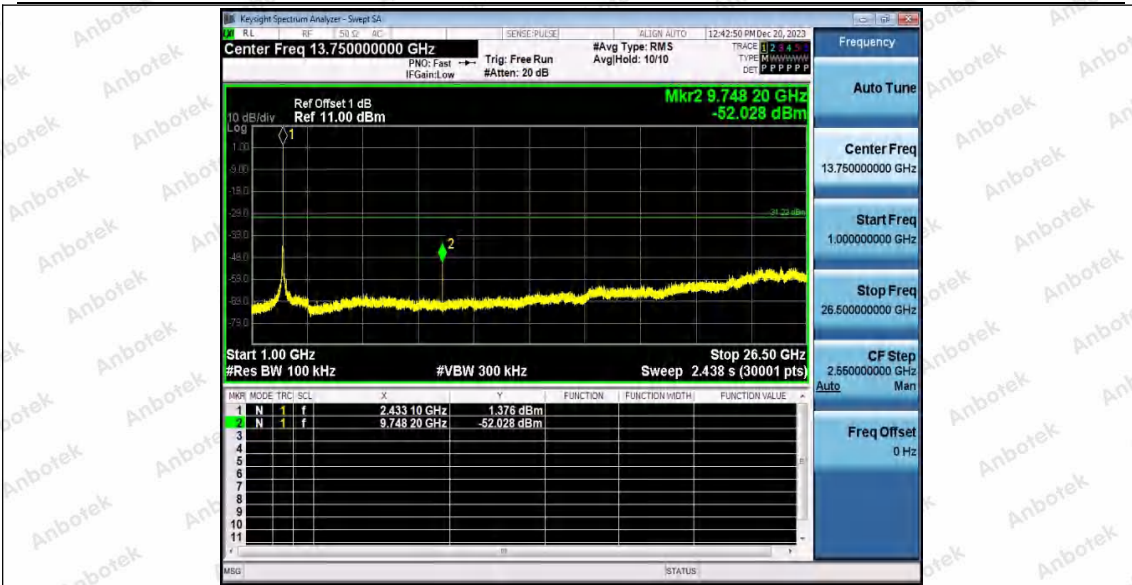

11N20SISO_WiFi 1_2437_0~Reference