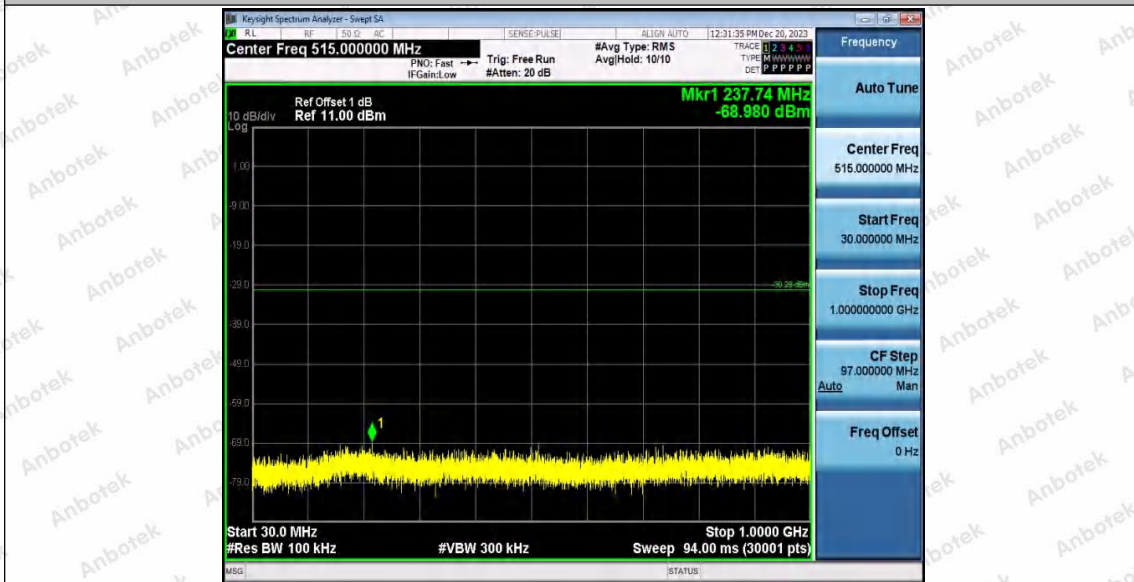

11G_WiFi 0_2412_1000~26500

Shenzhen Anbotek Compliance Laboratory Limited

Address: 1/F., Building D, Sogood Science and Technology Park, Sanwei Community, Hangcheng Street, Bao'an District, Shenzhen, Guangdong, China.
Tel: (86) 0755-26066440 Fax: (86) 0755-26014772 Email: service@anbotek.com

Hotline
400-003-0500
www.anbotek.com.cn