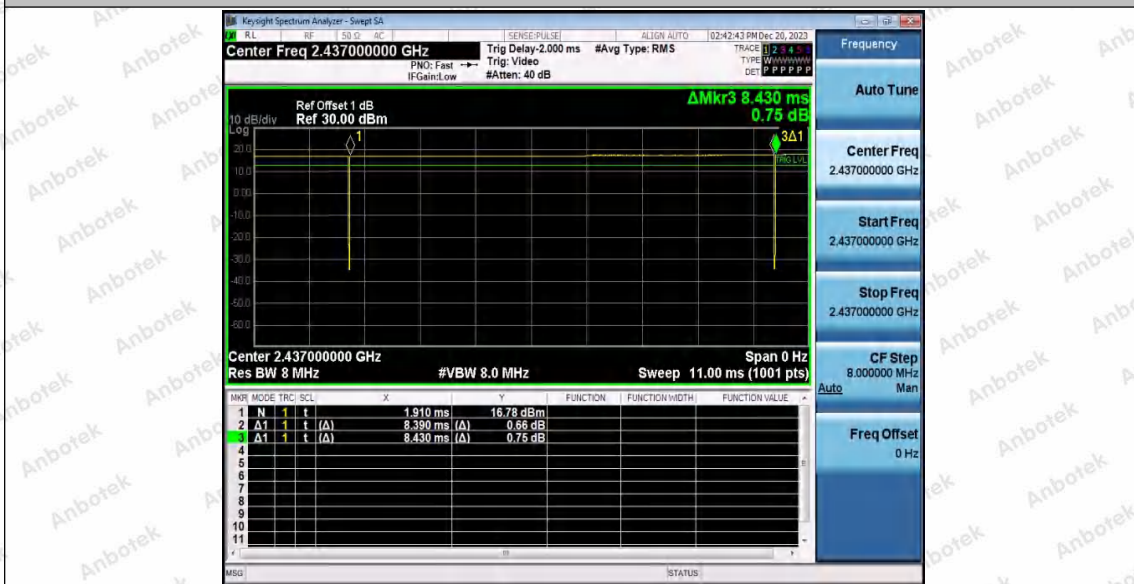

Hotline
400-003-0500
www.anbotek.com.cn

Test Graphs

11B_WiFi 1_2437

11B_WiFi 0_2462

Shenzhen Anbotek Compliance Laboratory Limited

Address: 1/F., Building D, Sogood Science and Technology Park, Sanwei Community, Hangcheng Street, Bao'an District, Shenzhen, Guangdong, China.
 Tel: (86) 0755-26066440 Fax: (86) 0755-26014772 Email: service@anbotek.com