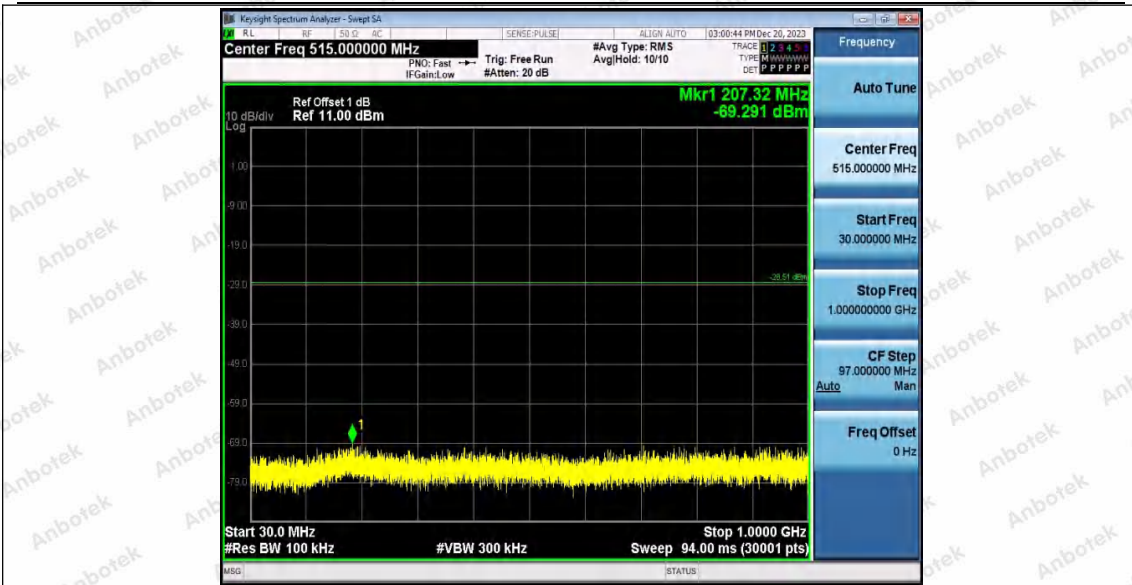

11N20SISO_WiFi 1_2462_1000~26500