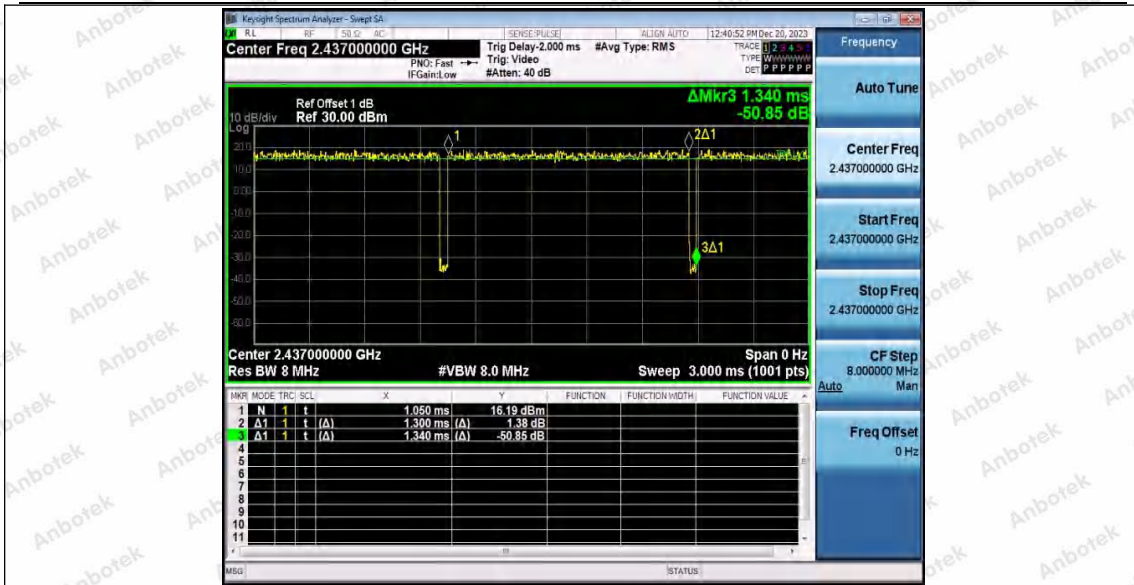

11N20SISO_WiFi_1_2437