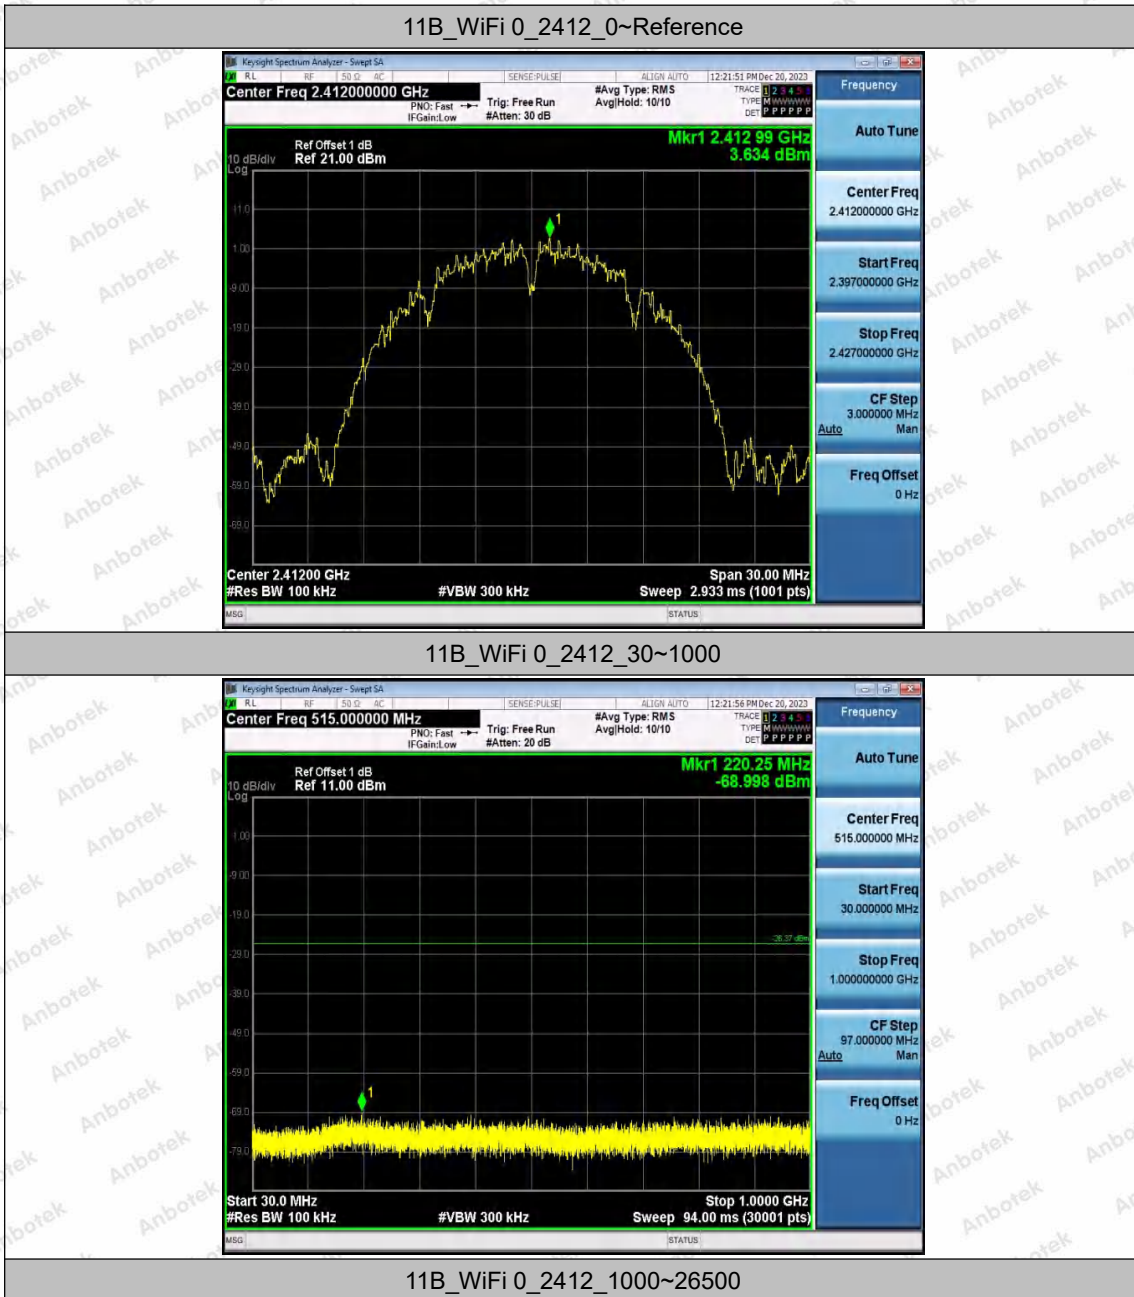

Test Graphs

Shenzhen Anbotek Compliance Laboratory Limited

Address: 1/F., Building D, Sogood Science and Technology Park, Sanwei Community, Hangcheng Street, Bao'an District, Shenzhen, Guangdong, China.
Tel: (86) 0755-26066440 Fax: (86) 0755-26014772 Email: service@anbotek.com

Hotline
400-003-0500
www.anbotek.com.cn