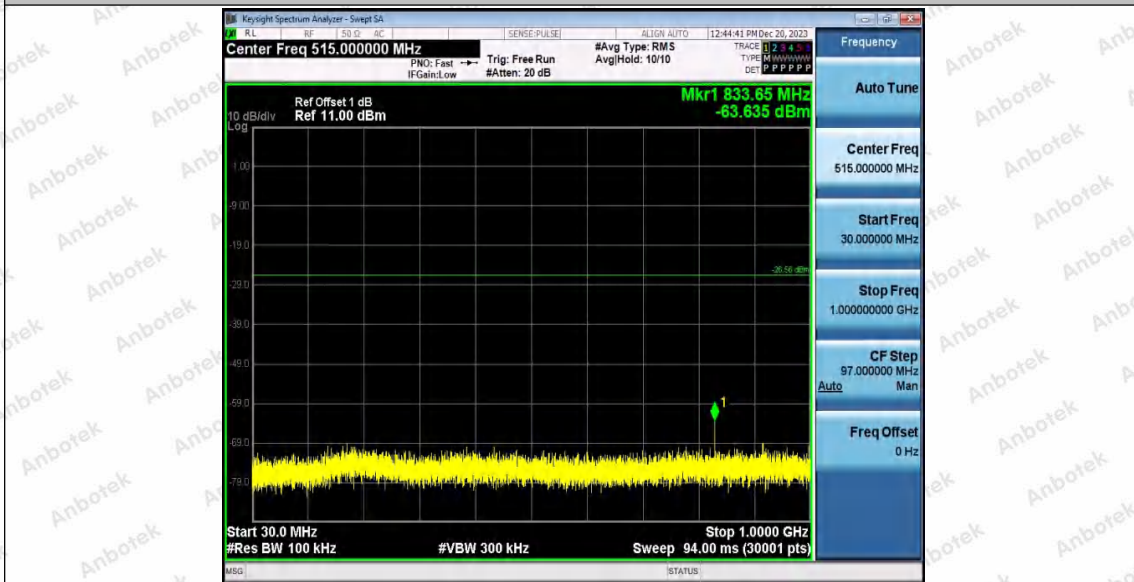

11N20SISO_WiFi 0_2462_1000~26500

Shenzhen Anbotek Compliance Laboratory Limited

Address: 1/F., Building D, Sogood Science and Technology Park, Sanwei Community, Hangcheng Street, Bao'an District, Shenzhen, Guangdong, China.
Tel: (86) 0755-26066440 Fax: (86) 0755-26014772 Email: service@anbotek.com

Hotline
400-003-0500
www.anbotek.com.cn