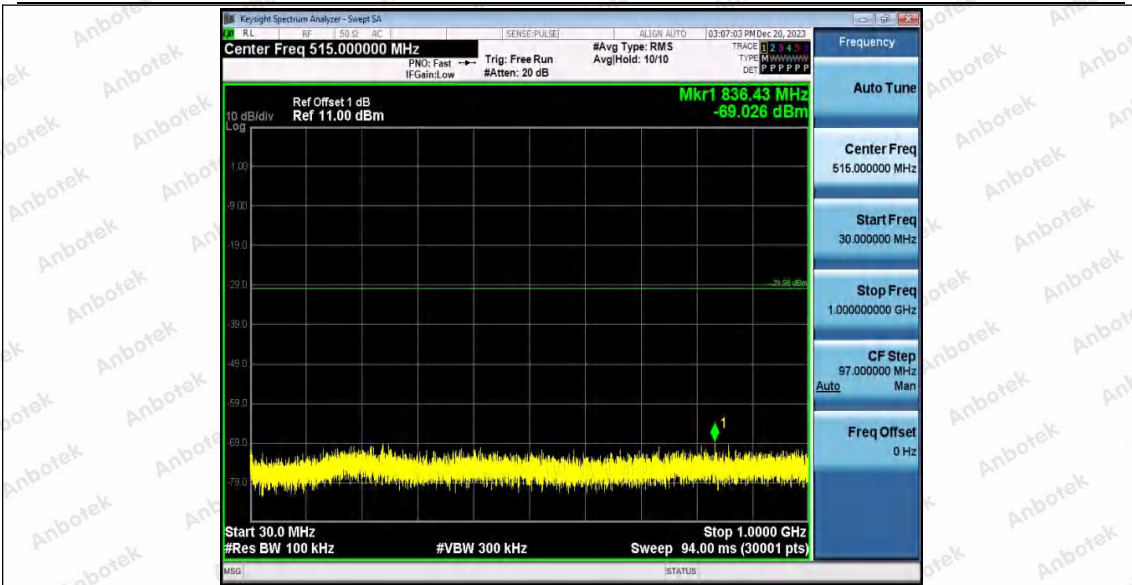

11N40SISO_WiFi 1_2437_1000~26500