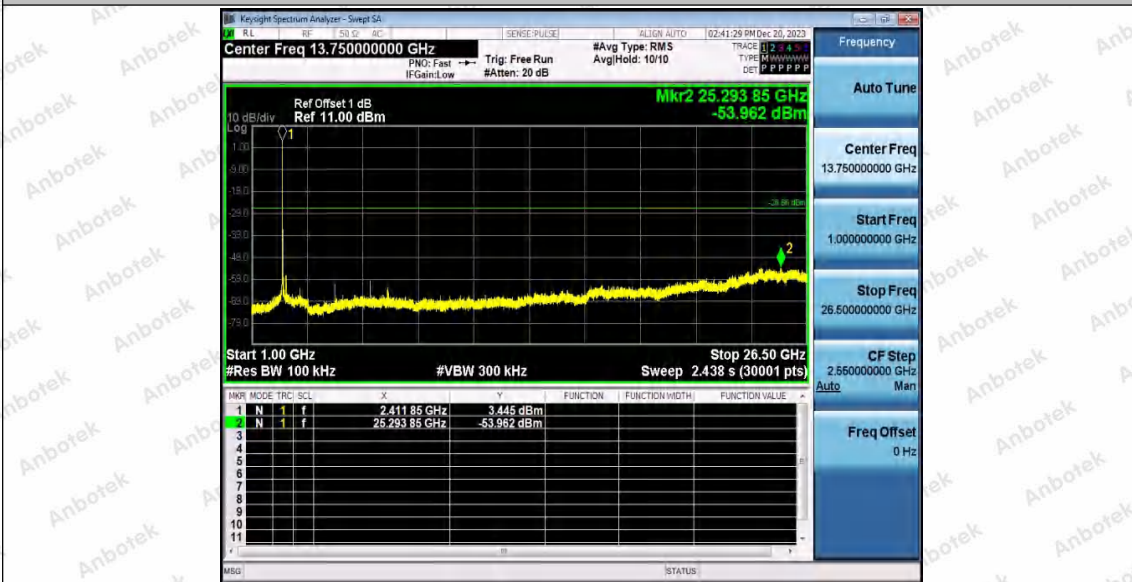

11B_WiFi 0_2437_0~Reference

Shenzhen Anbotek Compliance Laboratory Limited

Address: 1/F., Building D, Sogood Science and Technology Park, Sanwei Community, Hangcheng Street, Bao'an District, Shenzhen, Guangdong, China.
Tel: (86) 0755-26066440 Fax: (86) 0755-26014772 Email: service@anbotek.com

Hotline
400-003-0500
www.anbotek.com.cn