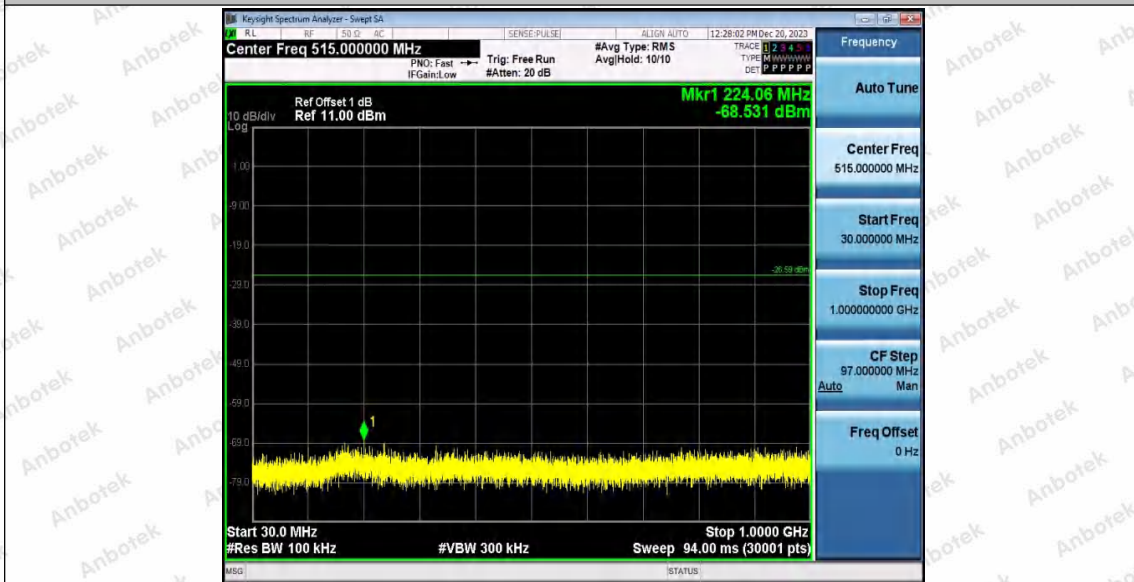

11B_WiFi 0_2462_1000~26500

Shenzhen Anbotek Compliance Laboratory Limited

Address: 1/F., Building D, Sogood Science and Technology Park, Sanwei Community, Hangcheng Street, Bao'an District, Shenzhen, Guangdong, China.
Tel: (86) 0755-26066440 Fax: (86) 0755-26014772 Email: service@anbotek.com

Hotline
400-003-0500
www.anbotek.com.cn