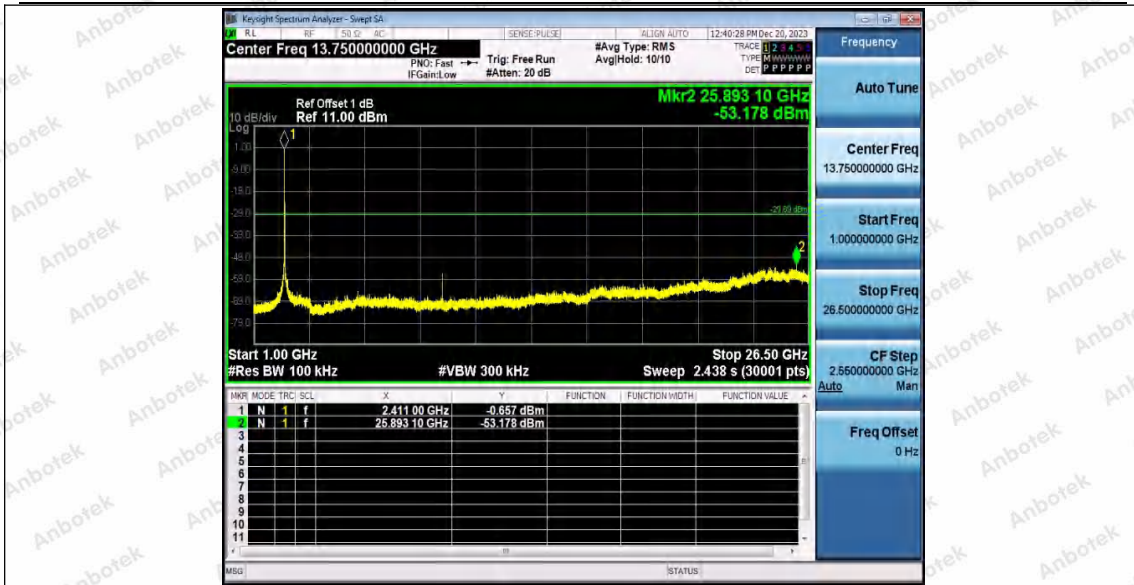

11N20SISO_WiFi 1_2412_0~Reference