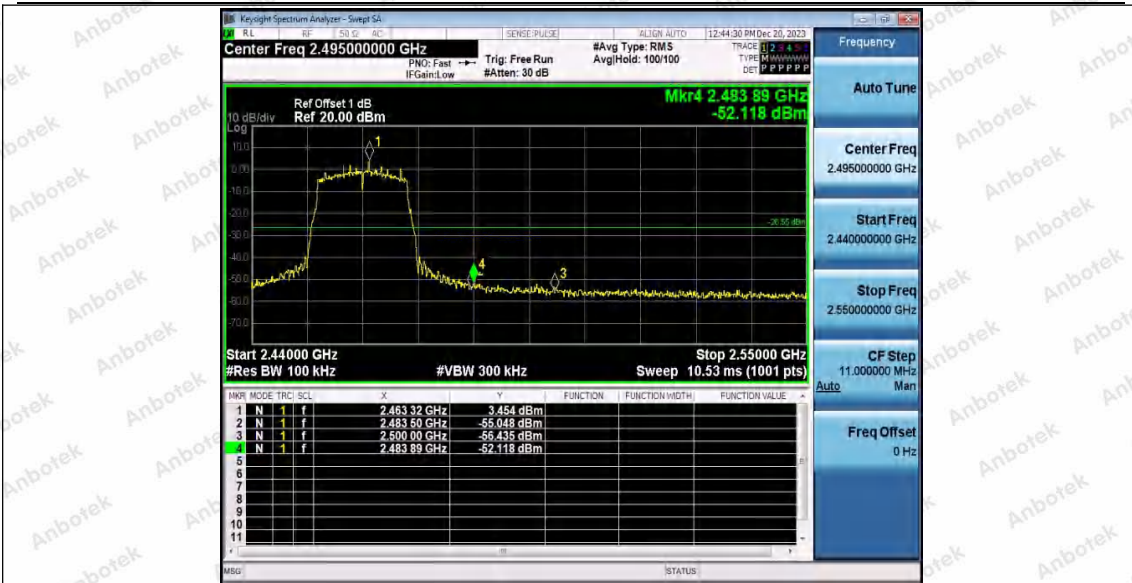

11N20SISO_WiFi 1_High_2462