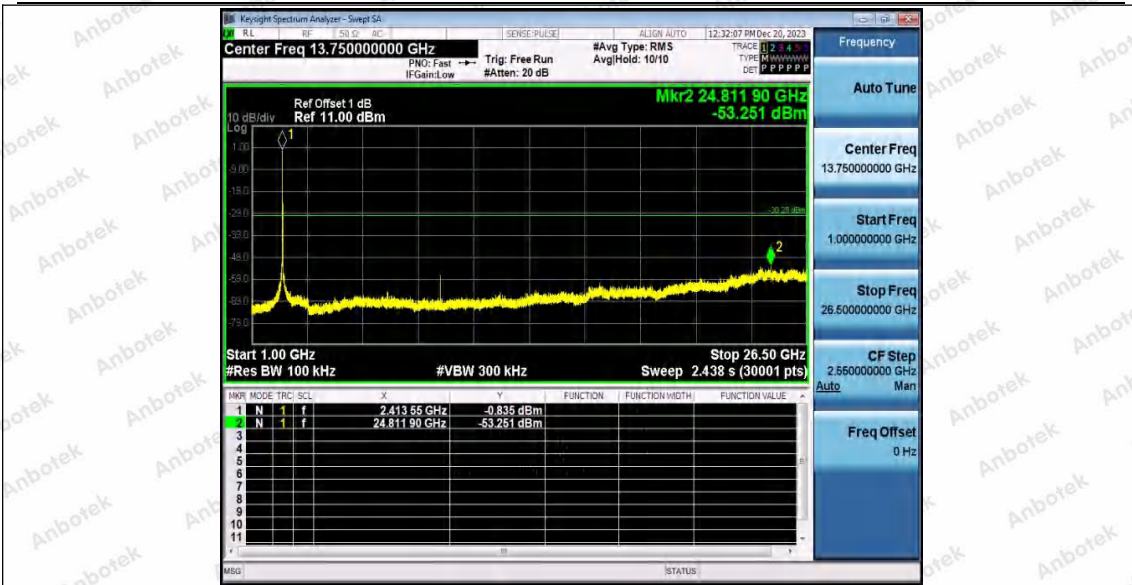

11G_WiFi 1_2412_0~Reference