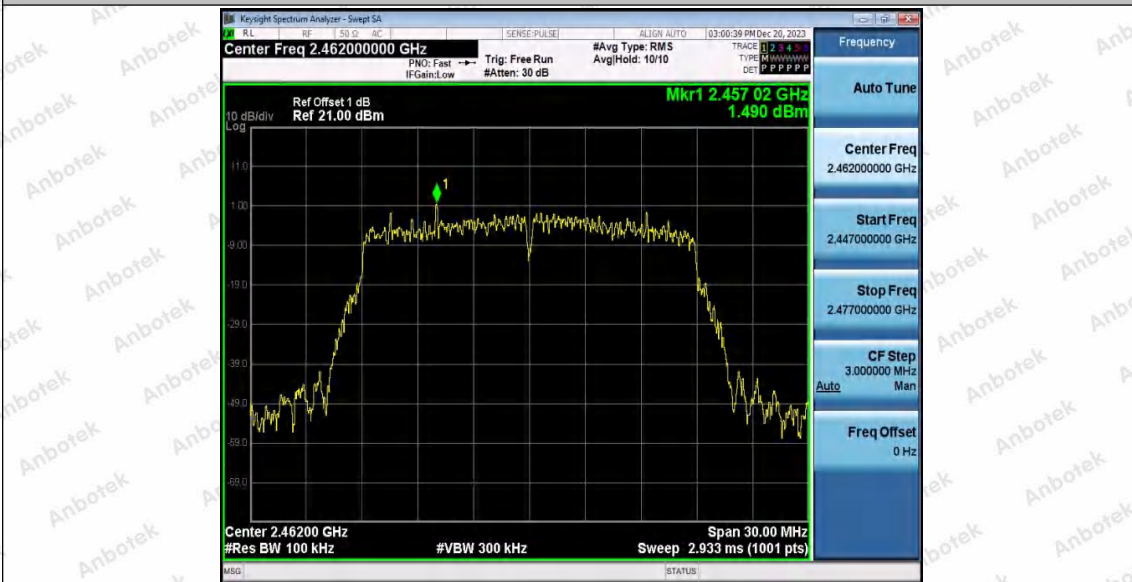

11N20SISO_WiFi 1_2462_30~1000

Shenzhen Anbotek Compliance Laboratory Limited

Address: 1/F., Building D, Sogood Science and Technology Park, Sanwei Community, Hangcheng Street, Bao'an District, Shenzhen, Guangdong, China.
Tel: (86) 0755-26066440 Fax: (86) 0755-26014772 Email: service@anbotek.com

Hotline
400-003-0500
www.anbotek.com.cn