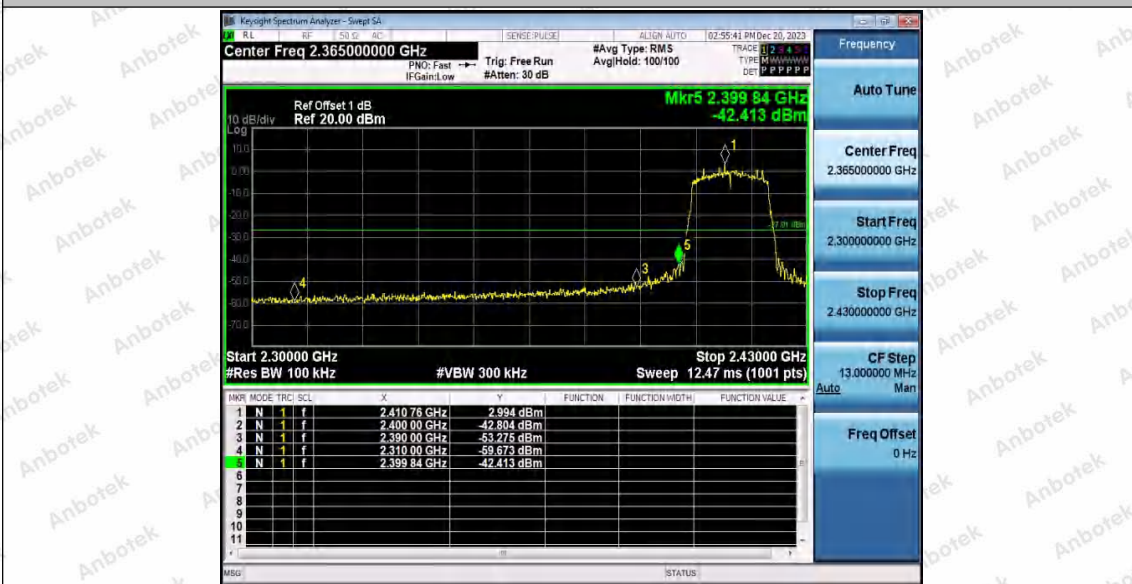

11N20SISO_WiFi 1_Low_2412

11N20SISO_WiFi 0_High_2462

Shenzhen Anbotek Compliance Laboratory Limited

Address: 1/F., Building D, Sogood Science and Technology Park, Sanwei Community, Hangcheng Street, Bao'an District, Shenzhen, Guangdong, China.
 Tel: (86) 0755-26066440 Fax: (86) 0755-26014772 Email: service@anbotek.com