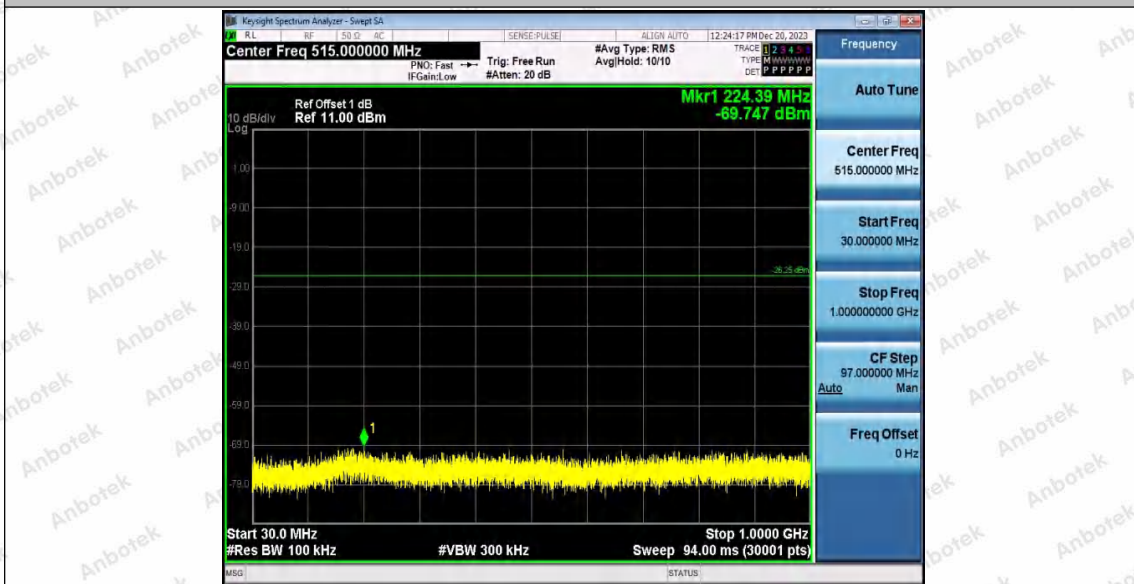

11B_WiFi 0_2437_1000~26500

Shenzhen Anbotek Compliance Laboratory Limited

Address: 1/F., Building D, Sogood Science and Technology Park, Sanwei Community, Hangcheng Street, Bao'an District, Shenzhen, Guangdong, China.
Tel: (86) 0755-26066440 Fax: (86) 0755-26014772 Email: service@anbotek.com

Hotline
400-003-0500
www.anbotek.com.cn