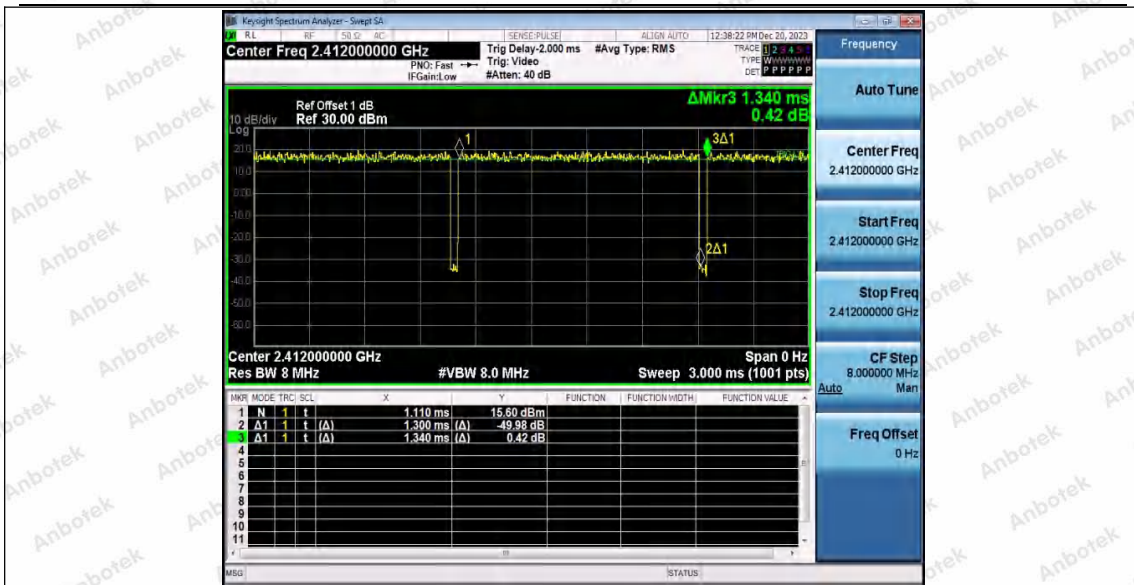

11N20SISO_WiFi_1_2412