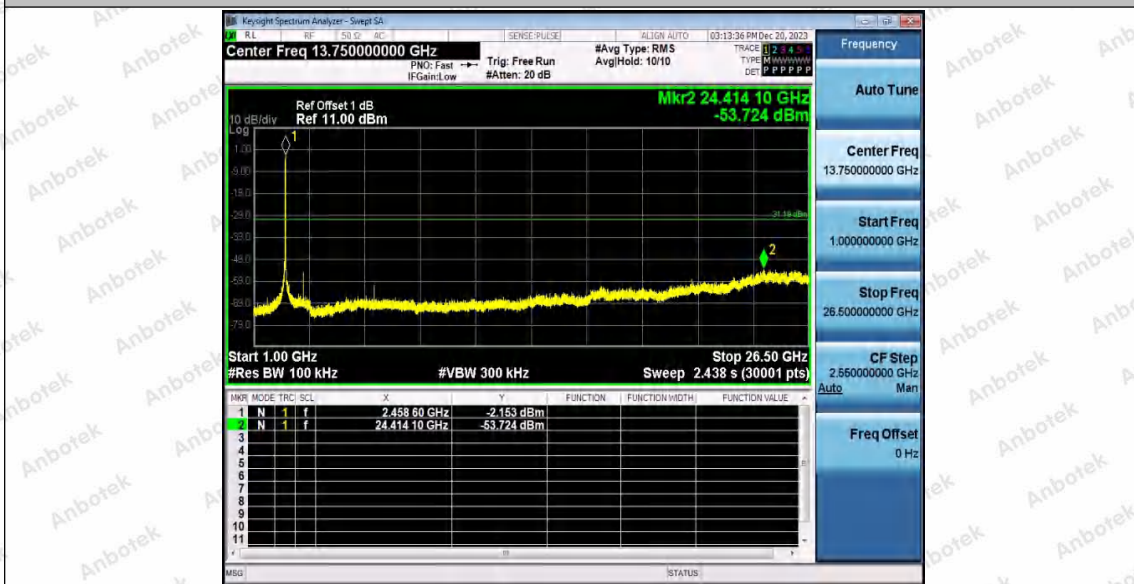

Shenzhen Anbotek Compliance Laboratory Limited

Address: 1/F., Building D, Sogood Science and Technology Park, Sanwei Community, Hangcheng Street, Bao'an District, Shenzhen, Guangdong, China.
Tel: (86) 0755-26066440 Fax: (86) 0755-26014772 Email: service@anbotek.com

Hotline
400-003-0500
www.anbotek.com.cn