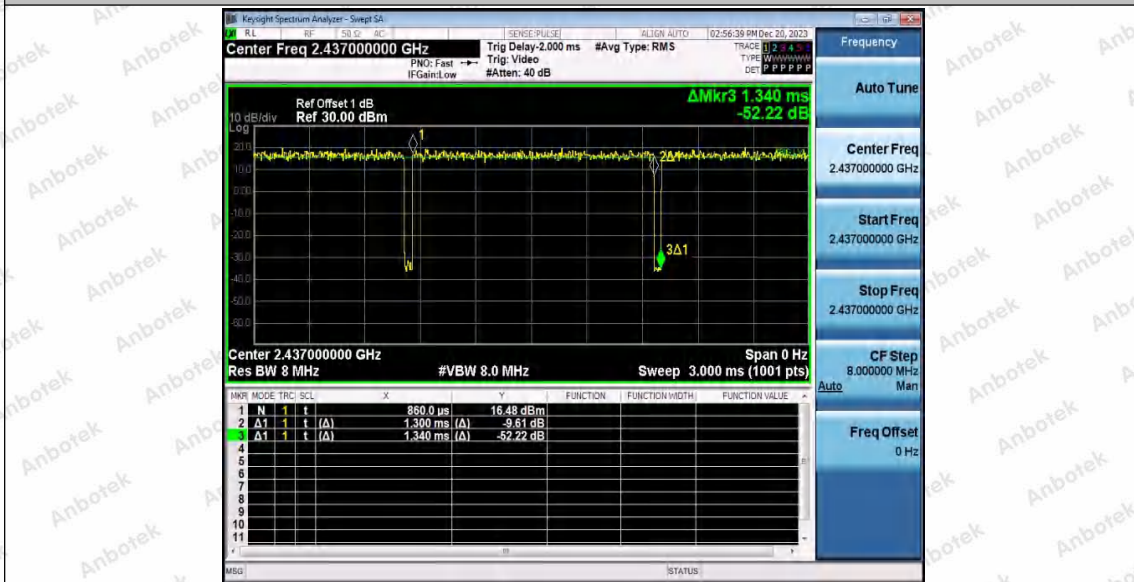

11N20SISO_WiFi_0_2462

Shenzhen Anbotek Compliance Laboratory Limited

Address: 1/F., Building D, Sogood Science and Technology Park, Sanwei Community, Hangcheng Street, Bao'an District, Shenzhen, Guangdong, China.
Tel: (86) 0755-26066440 Fax: (86) 0755-26014772 Email: service@anbotek.com

Hotline
400-003-0500
www.anbotek.com.cn