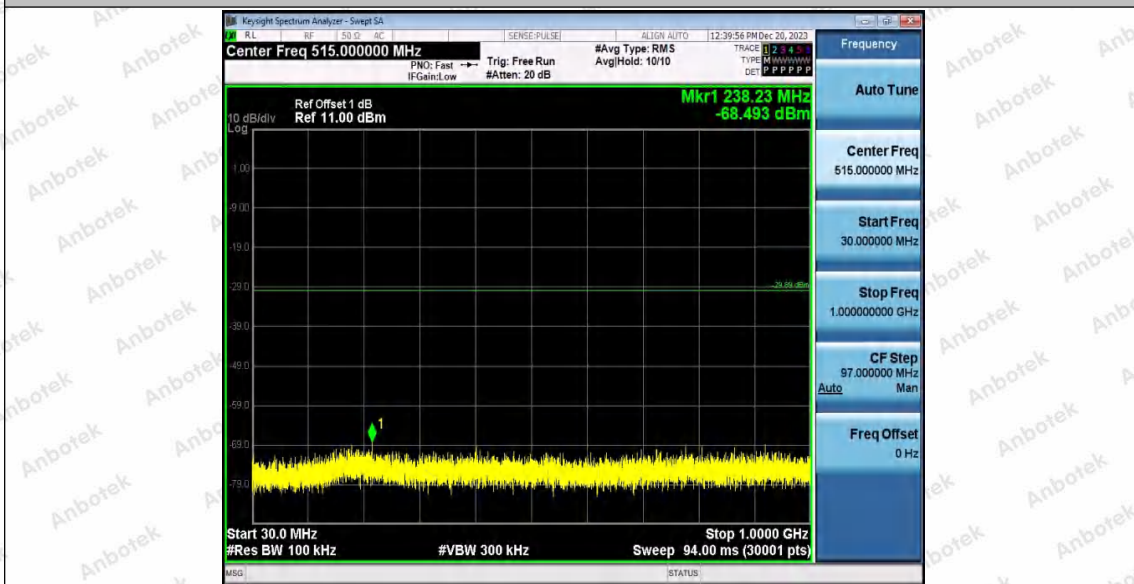

11N20SISO_WiFi 0_2412_1000~26500

Shenzhen Anbotek Compliance Laboratory Limited

Address: 1/F., Building D, Sogood Science and Technology Park, Sanwei Community, Hangcheng Street, Bao'an District, Shenzhen, Guangdong, China.
Tel: (86) 0755-26066440 Fax: (86) 0755-26014772 Email: service@anbotek.com

Hotline
400-003-0500
www.anbotek.com.cn