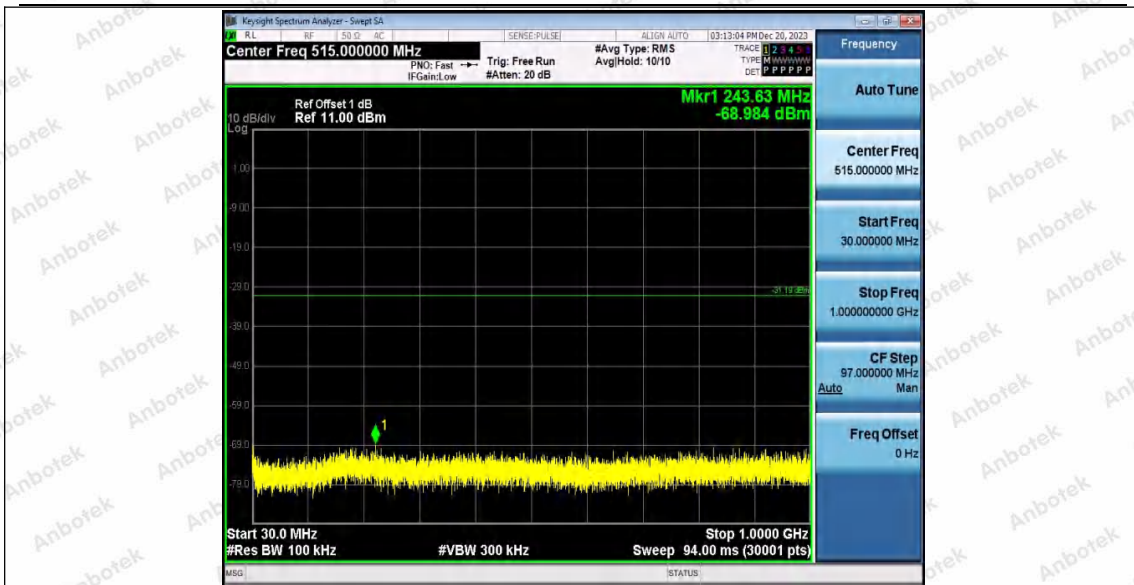

11N40SISO_WiFi 1_2452_1000~26500