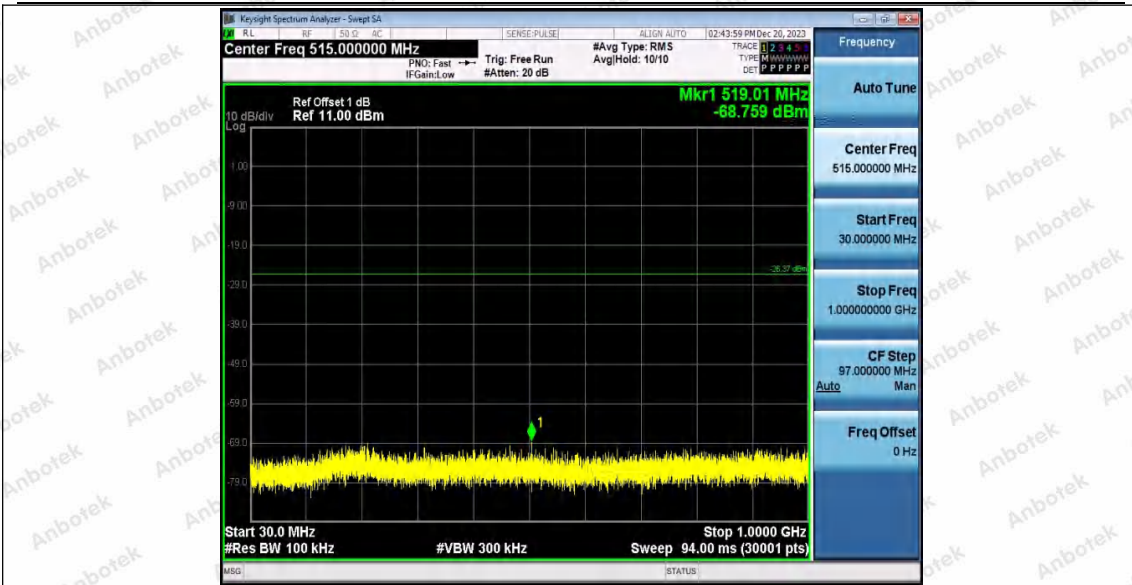

11B_WiFi 1_2437_1000~26500