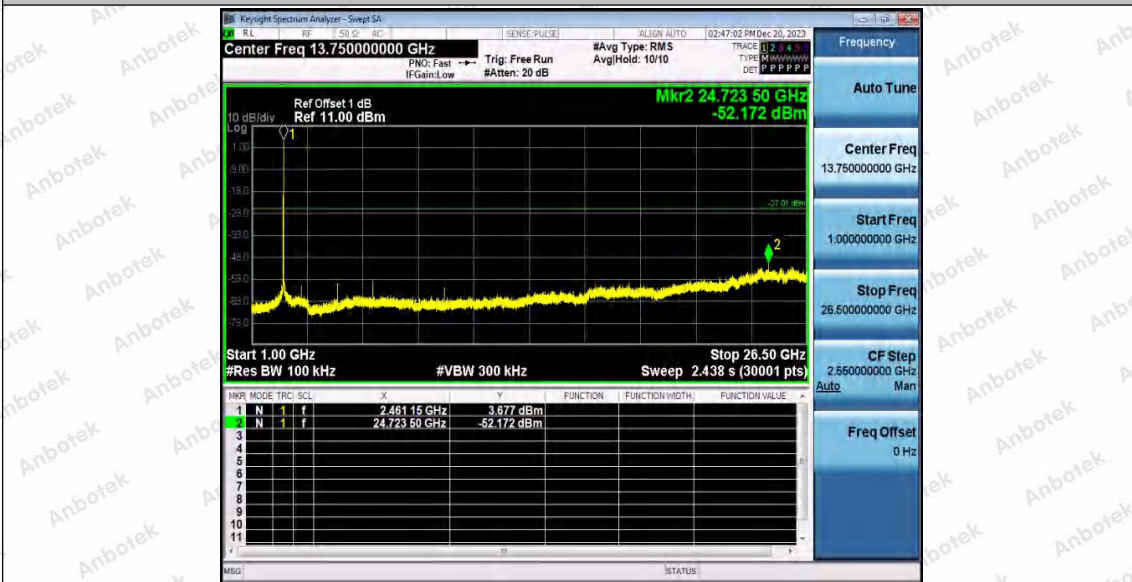

11G_WiFi 0_2412_0~Reference

Shenzhen Anbotek Compliance Laboratory Limited

Address: 1/F., Building D, Sogood Science and Technology Park, Sanwei Community, Hangcheng Street, Bao'an District, Shenzhen, Guangdong, China.
Tel: (86) 0755-26066440 Fax: (86) 0755-26014772 Email: service@anbotek.com

Hotline
400-003-0500
www.anbotek.com.cn