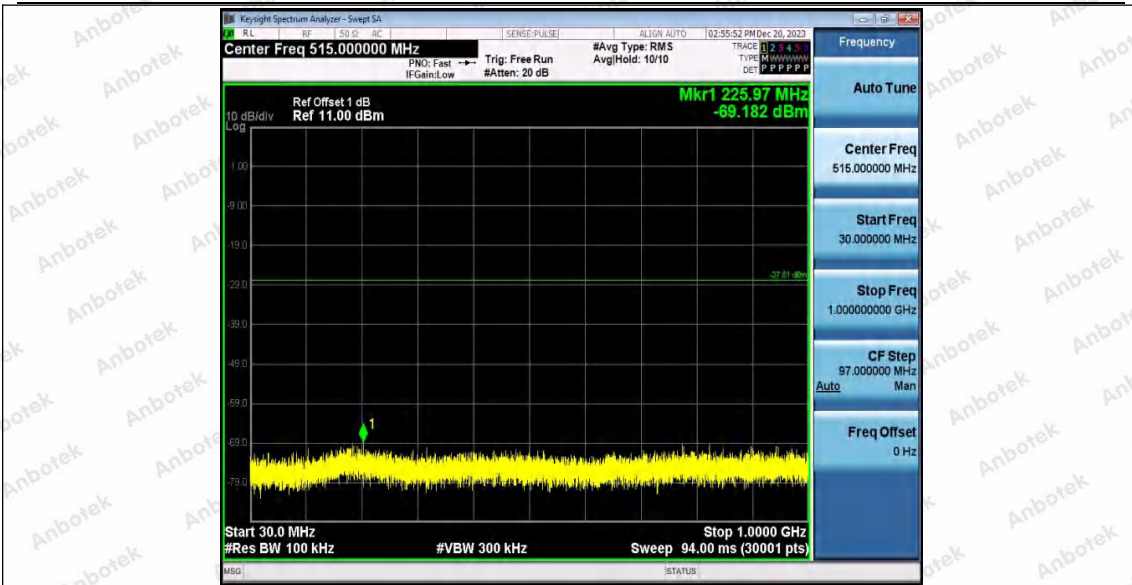

11N20SISO_WiFi 1_2412_1000~26500