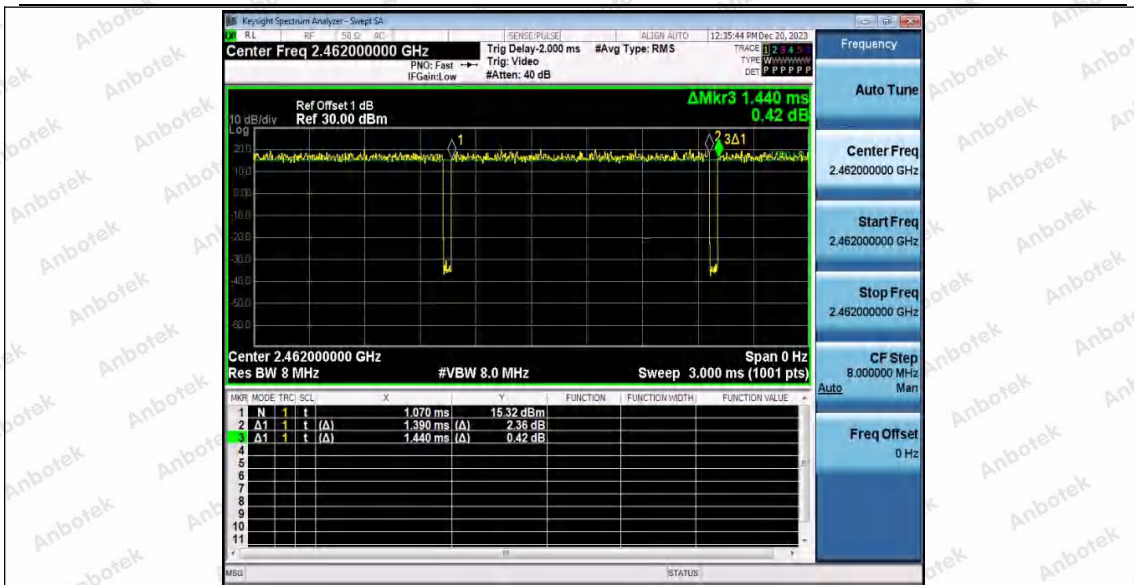

11G_WiFi_1_2462