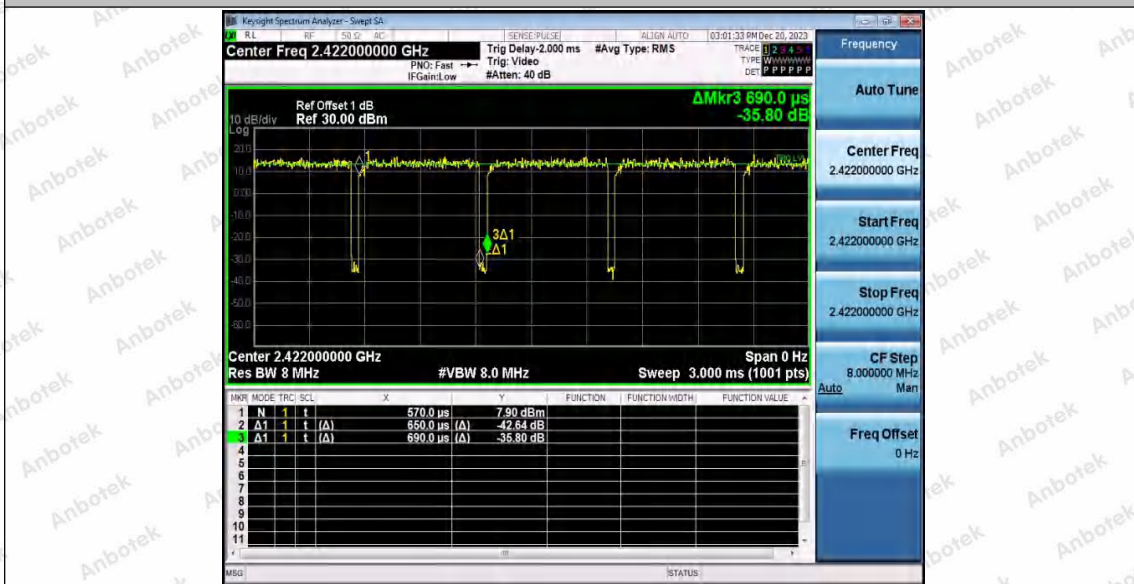

11N40SISO_WiFi_0_2437

Shenzhen Anbotek Compliance Laboratory Limited

Address: 1/F., Building D, Sogood Science and Technology Park, Sanwei Community, Hangcheng Street, Bao'an District, Shenzhen, Guangdong, China.
Tel: (86) 0755-26066440 Fax: (86) 0755-26014772 Email: service@anbotek.com

Hotline 400-003-0500
www.anbotek.com.cn