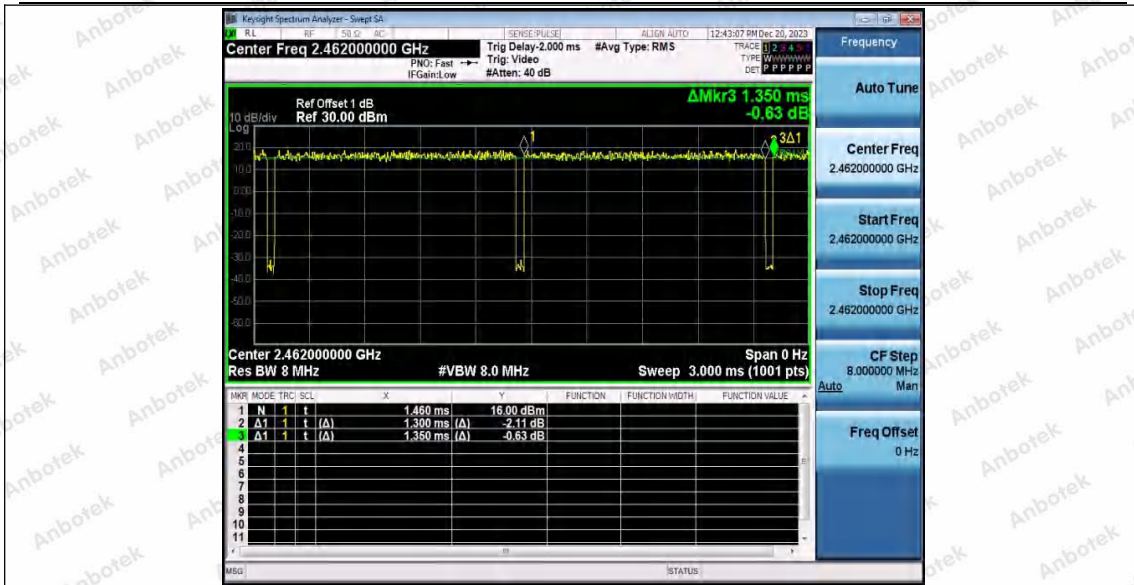

11N20SISO_WiFi_1_2462