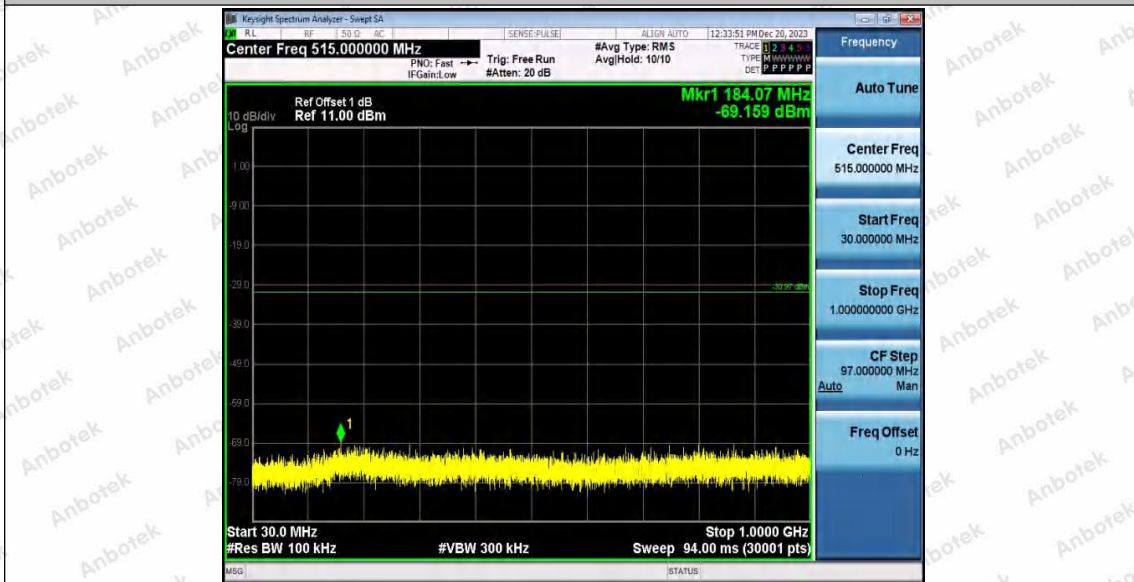

11G_WiFi 0_2437_1000~26500

Shenzhen Anbotek Compliance Laboratory Limited

Address: 1/F., Building D, Sogood Science and Technology Park, Sanwei Community, Hangcheng Street, Bao'an District, Shenzhen, Guangdong, China.
Tel: (86) 0755-26066440 Fax: (86) 0755-26014772 Email: service@anbotek.com

Hotline
400-003-0500
www.anbotek.com.cn