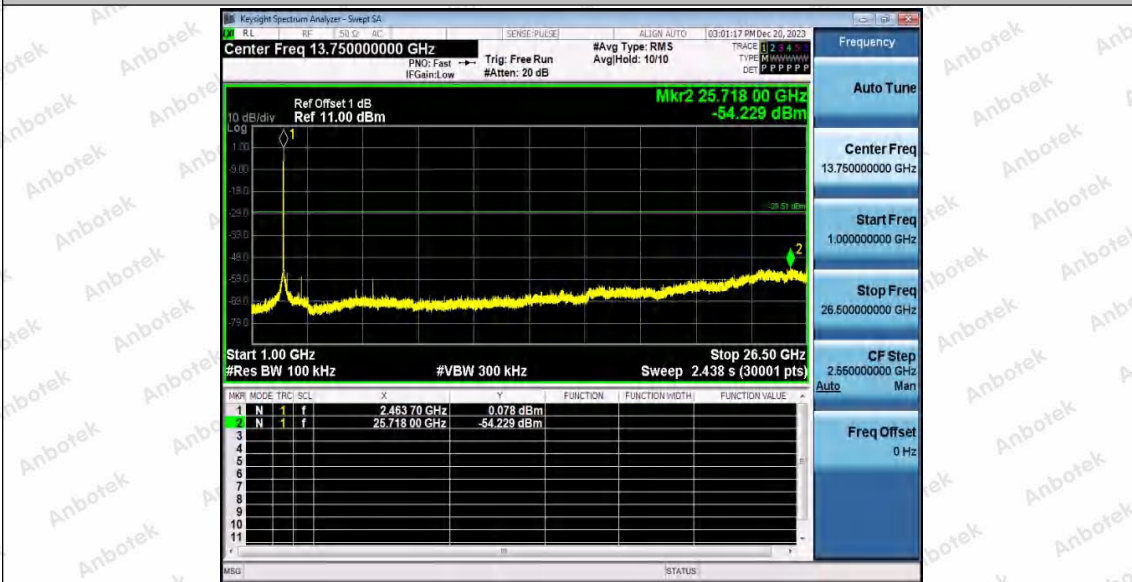

11N40SISO_WiFi 0_2422_0~Reference

Shenzhen Anbotek Compliance Laboratory Limited

Address: 1/F., Building D, Sogood Science and Technology Park, Sanwei Community, Hangcheng Street, Bao'an District, Shenzhen, Guangdong, China.
Tel: (86) 0755-26066440 Fax: (86) 0755-26014772 Email: service@anbotek.com

Hotline
400-003-0500
www.anbotek.com.cn