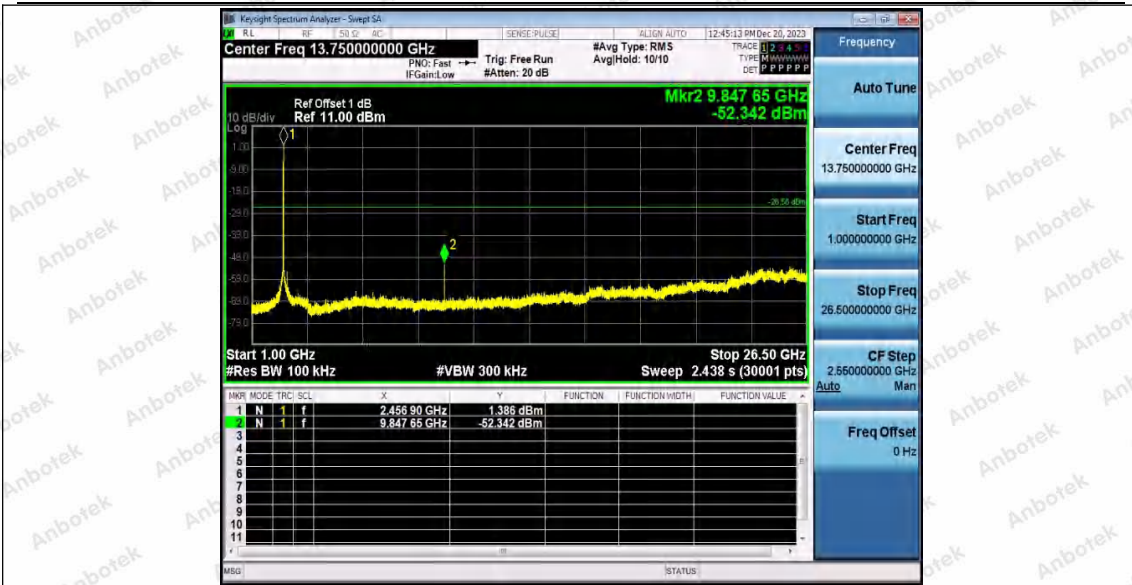

11N20SISO_WiFi 1_2462_0~Reference