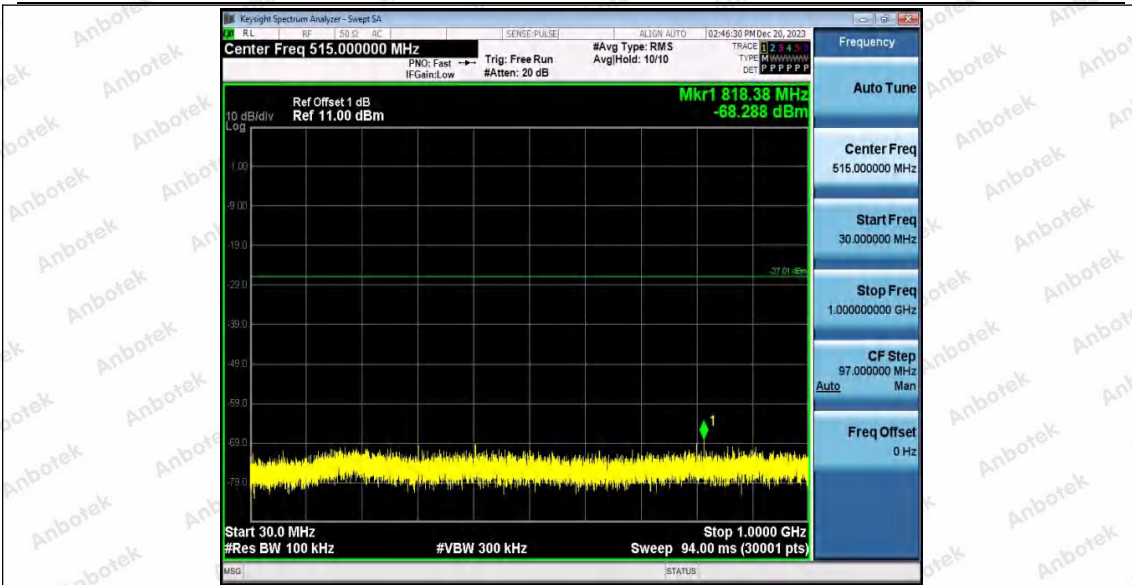

11B_WiFi 1_2462_1000~26500