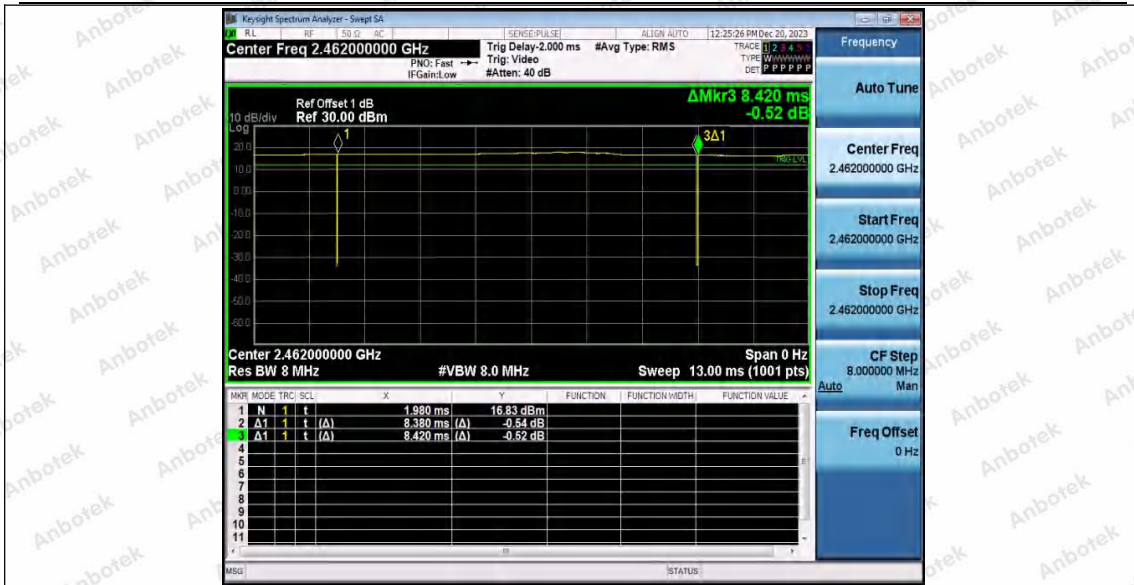

11B_WiFi 1_2462