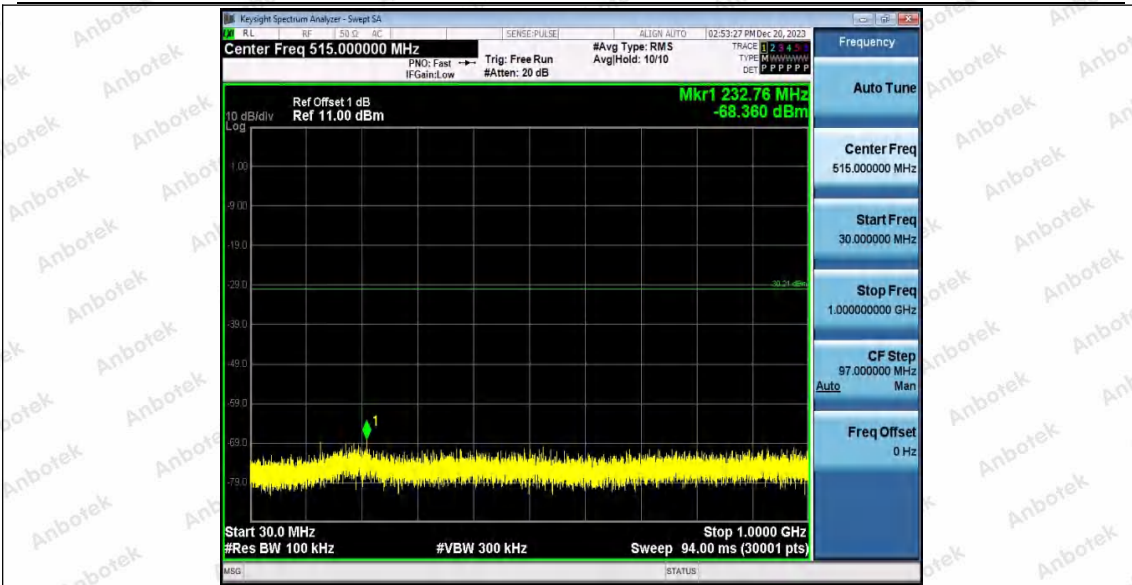

11G_WiFi 1_2462_1000~26500