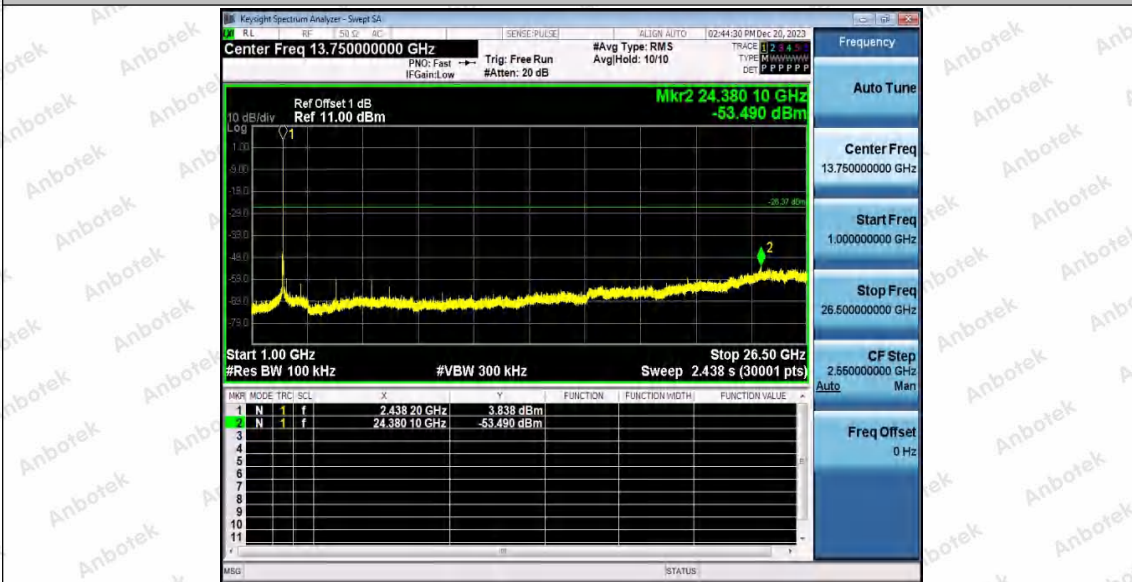

11B_WiFi 0_2462_0~Reference

Shenzhen Anbotek Compliance Laboratory Limited

Address: 1/F., Building D, Sogood Science and Technology Park, Sanwei Community, Hangcheng Street, Bao'an District, Shenzhen, Guangdong, China.
Tel: (86) 0755-26066440 Fax: (86) 0755-26014772 Email: service@anbotek.com

Hotline
400-003-0500
www.anbotek.com.cn