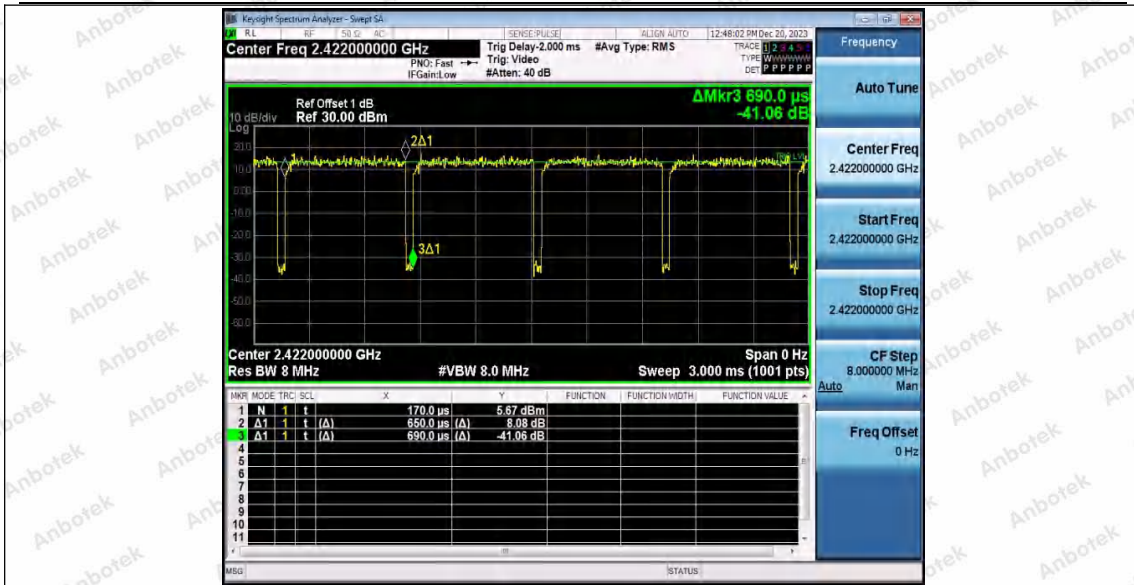

11N40SISO_WiFi_1_2422