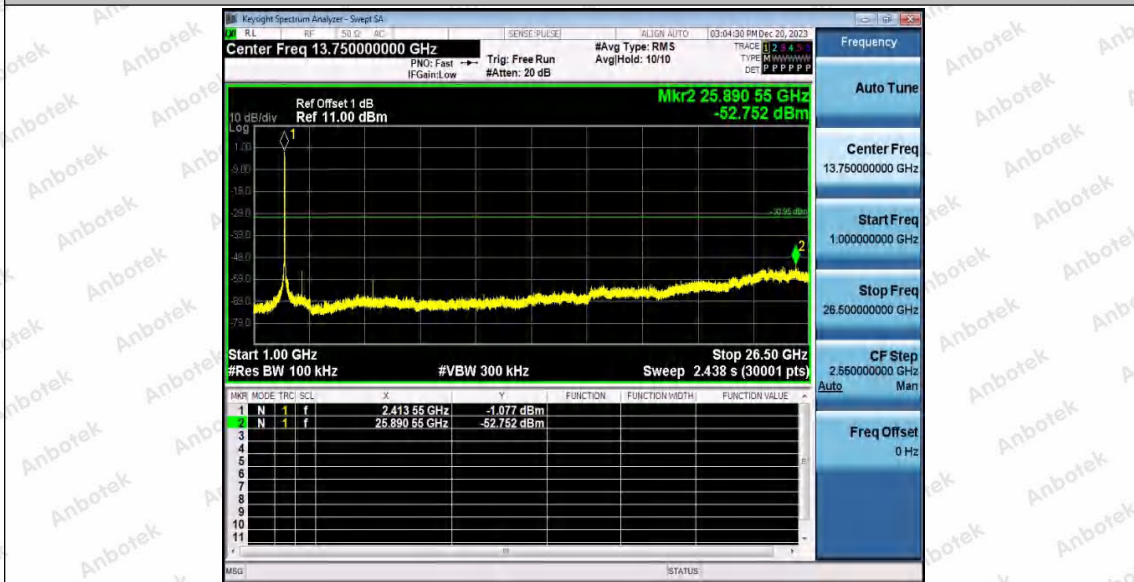

11N40SISO_WiFi 0_2437_0~Reference

Shenzhen Anbotek Compliance Laboratory Limited

Address: 1/F., Building D, Sogood Science and Technology Park, Sanwei Community, Hangcheng Street, Bao'an District, Shenzhen, Guangdong, China.
Tel: (86) 0755-26066440 Fax: (86) 0755-26014772 Email: service@anbotek.com

Hotline
400-003-0500
www.anbotek.com.cn