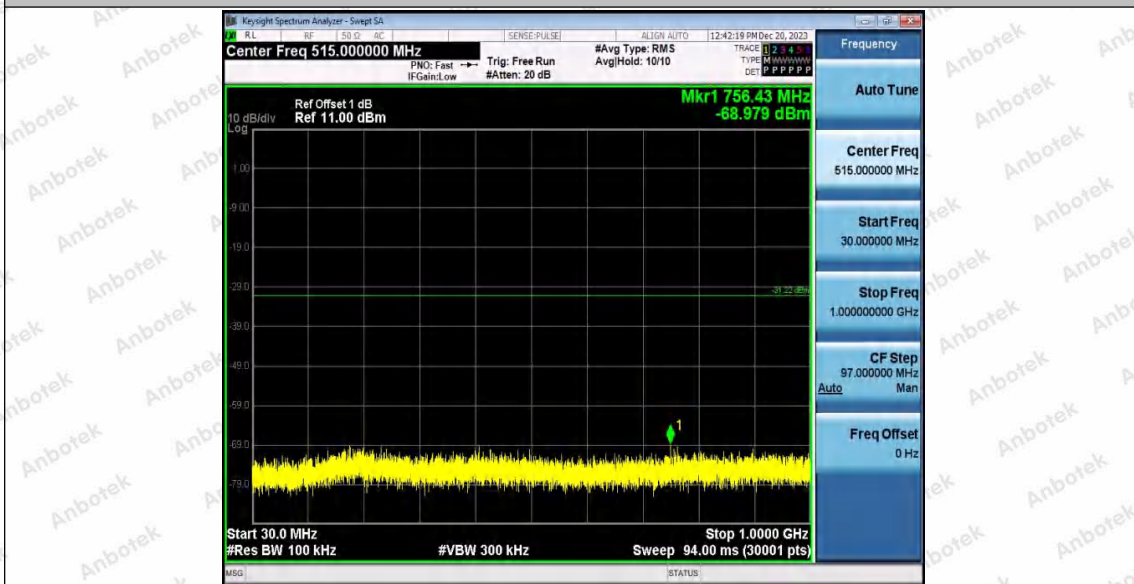

11N20SISO_WiFi 0_2437_1000~26500

Shenzhen Anbotek Compliance Laboratory Limited

Address: 1/F., Building D, Sogood Science and Technology Park, Sanwei Community, Hangcheng Street, Bao'an District, Shenzhen, Guangdong, China.
Tel: (86) 0755-26066440 Fax: (86) 0755-26014772 Email: service@anbotek.com

Hotline
400-003-0500
www.anbotek.com.cn