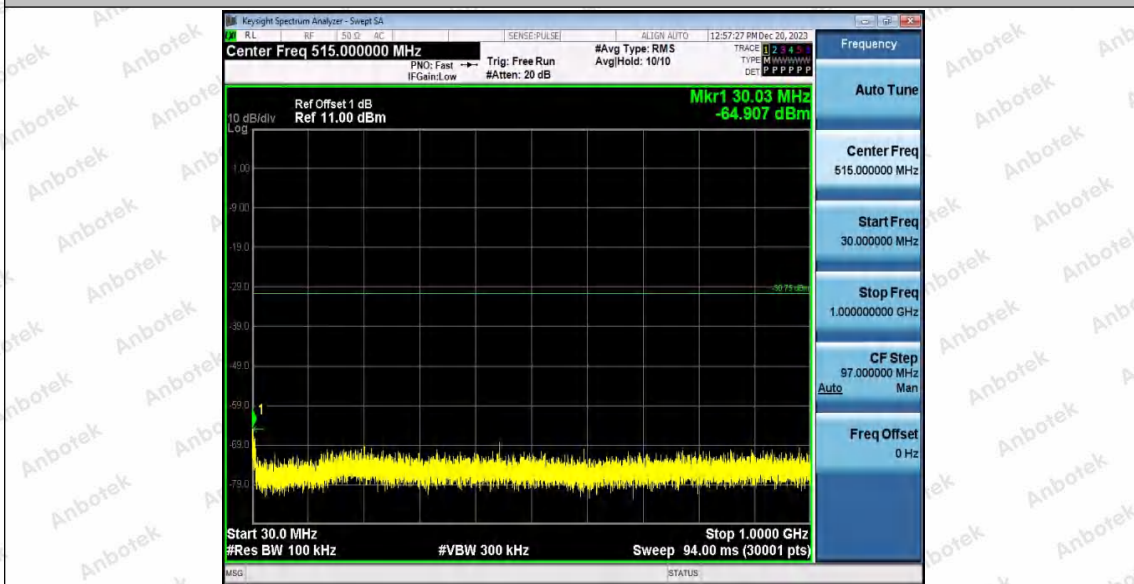

11N40SISO_WiFi 0_2452_1000~26500

Shenzhen Anbotek Compliance Laboratory Limited

Address: 1/F., Building D, Sogood Science and Technology Park, Sanwei Community, Hangcheng Street, Bao'an District, Shenzhen, Guangdong, China.
Tel: (86) 0755-26066440 Fax: (86) 0755-26014772 Email: service@anbotek.com

Hotline
400-003-0500
www.anbotek.com.cn