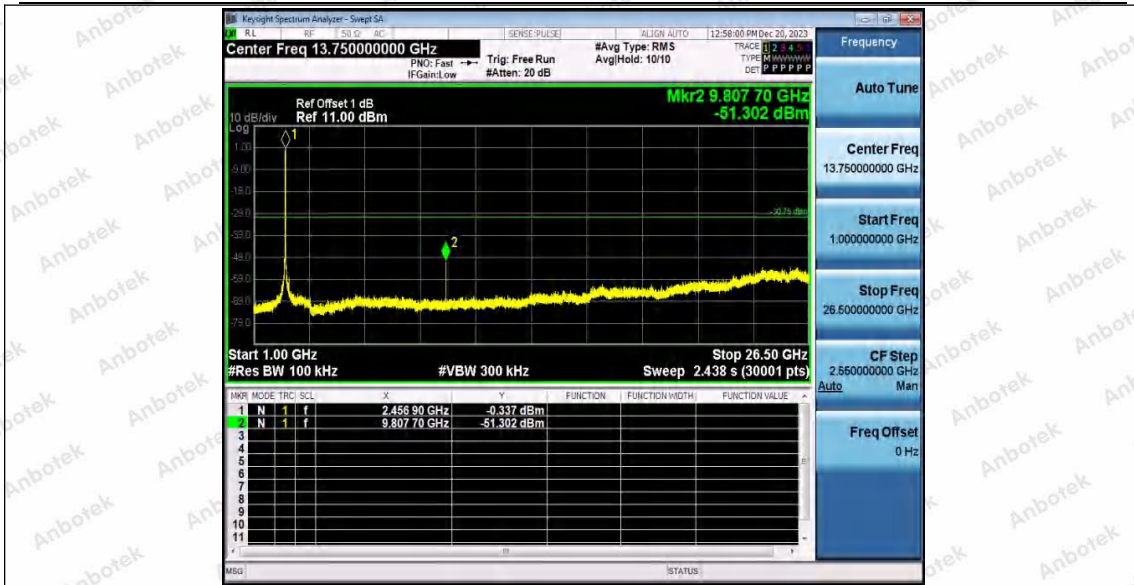

11N40SISO_WiFi 1_2452_0~Reference