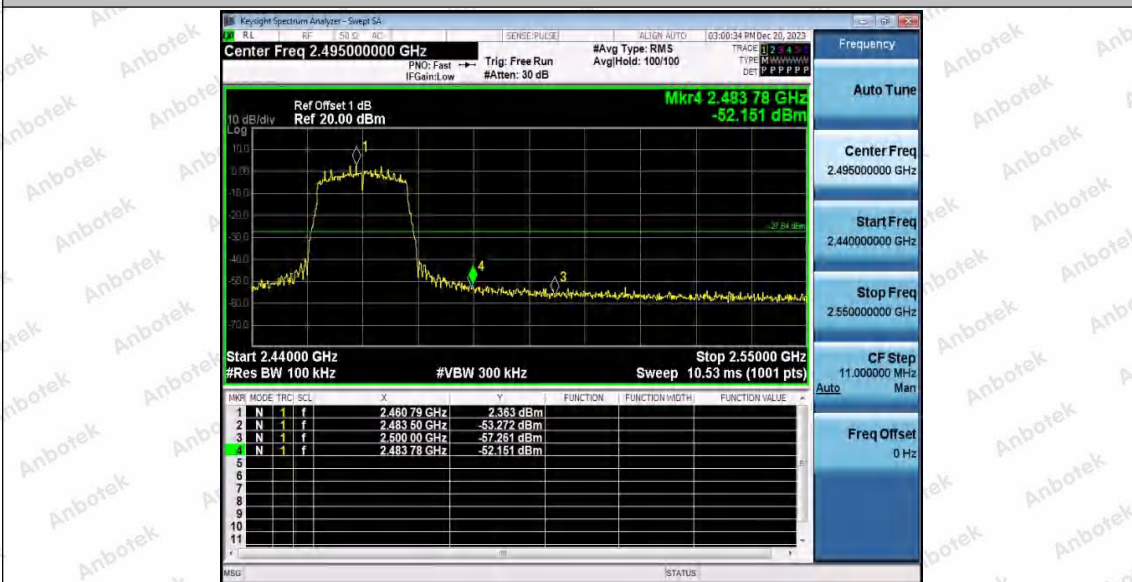

11N40SISO_WiFi 0_Low_2422

Shenzhen Anbotek Compliance Laboratory Limited

Address: 1/F., Building D, Sogood Science and Technology Park, Sanwei Community, Hangcheng Street, Bao'an District, Shenzhen, Guangdong, China.
Tel: (86) 0755-26066440 Fax: (86) 0755-26014772 Email: service@anbotek.com

Hotline
400-003-0500
www.anbotek.com.cn