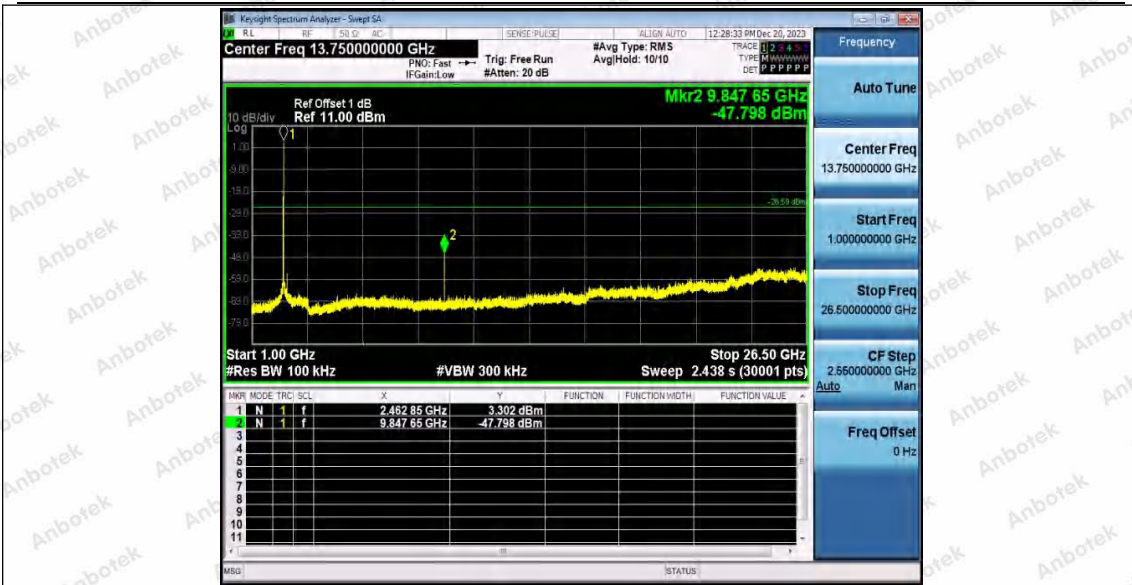

11B_WiFi 1_2462_0~Reference