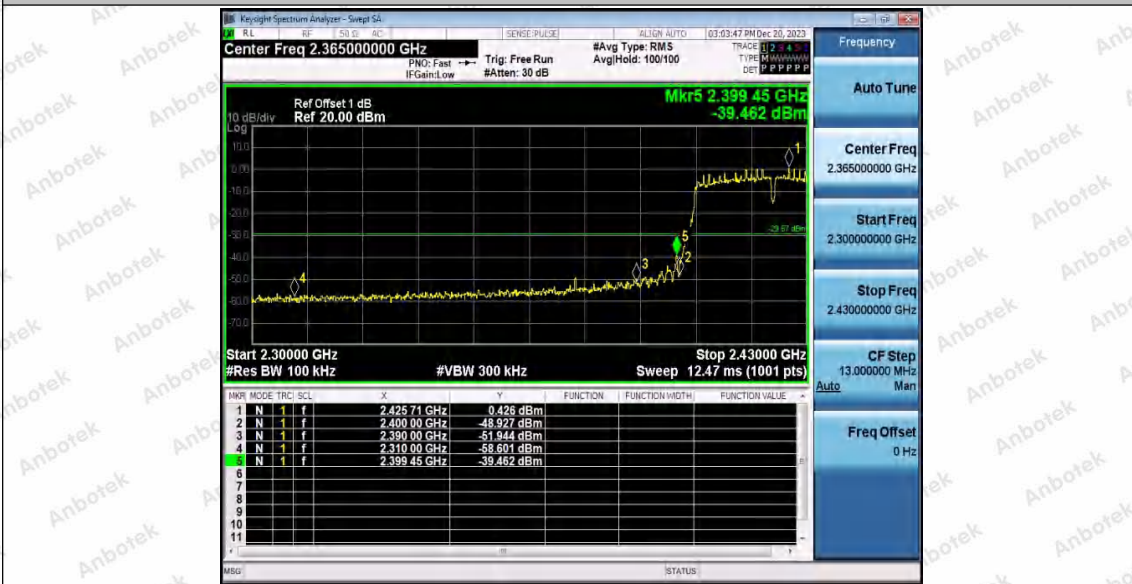

11N40SISO_WiFi 0_High_2452

Shenzhen Anbotek Compliance Laboratory Limited

Address: 1/F., Building D, Sogood Science and Technology Park, Sanwei Community, Hangcheng Street, Bao'an District, Shenzhen, Guangdong, China.
Tel: (86) 0755-26066440 Fax: (86) 0755-26014772 Email: service@anbotek.com

Hotline 400-003-0500
www.anbotek.com.cn