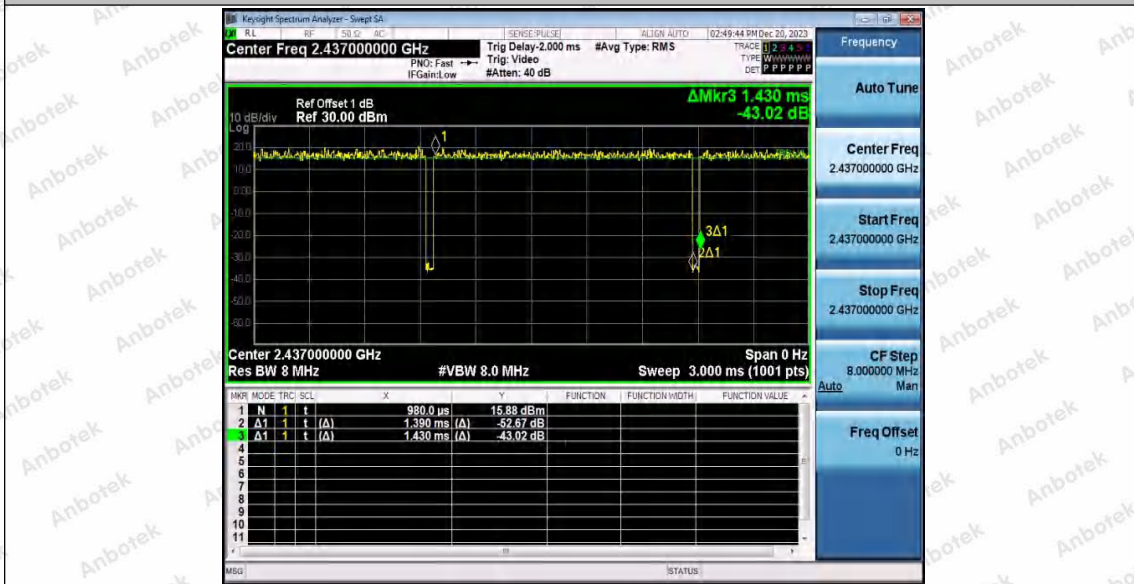

11G_WiFi 0_2462

Shenzhen Anbotek Compliance Laboratory Limited

Address: 1/F., Building D, Sogood Science and Technology Park, Sanwei Community, Hangcheng Street, Bao'an District, Shenzhen, Guangdong, China.
Tel: (86) 0755-26066440 Fax: (86) 0755-26014772 Email: service@anbotek.com

Hotline 400-003-0500
www.anbotek.com.cn