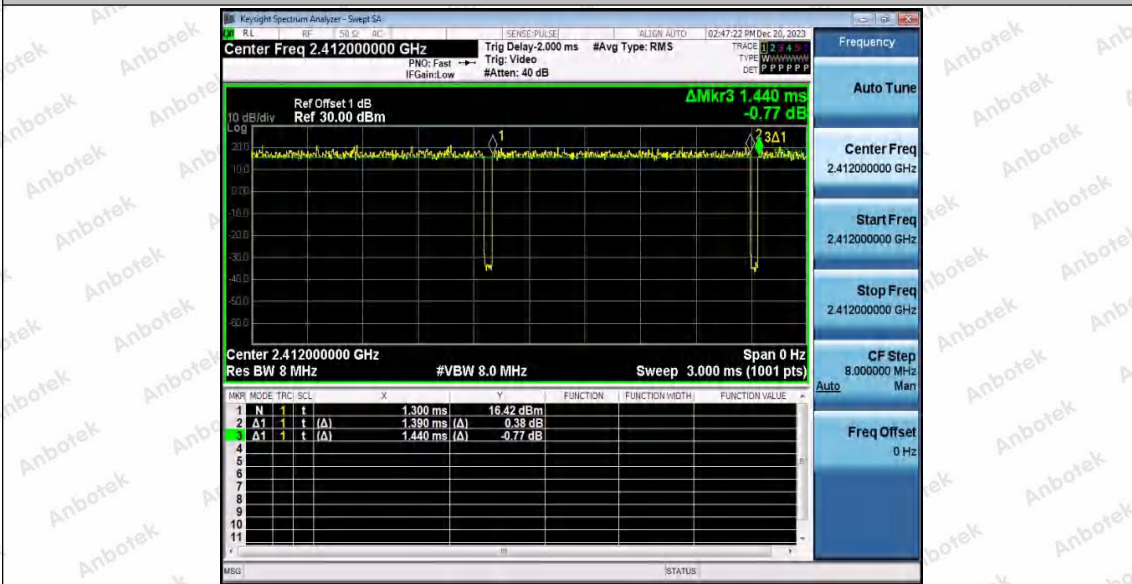

11G_WiFi 0_2437

Shenzhen Anbotek Compliance Laboratory Limited

Address: 1/F., Building D, Sogood Science and Technology Park, Sanwei Community, Hangcheng Street, Bao'an District, Shenzhen, Guangdong, China.
Tel: (86) 0755-26066440 Fax: (86) 0755-26014772 Email: service@anbotek.com

Hotline 400-003-0500
www.anbotek.com.cn