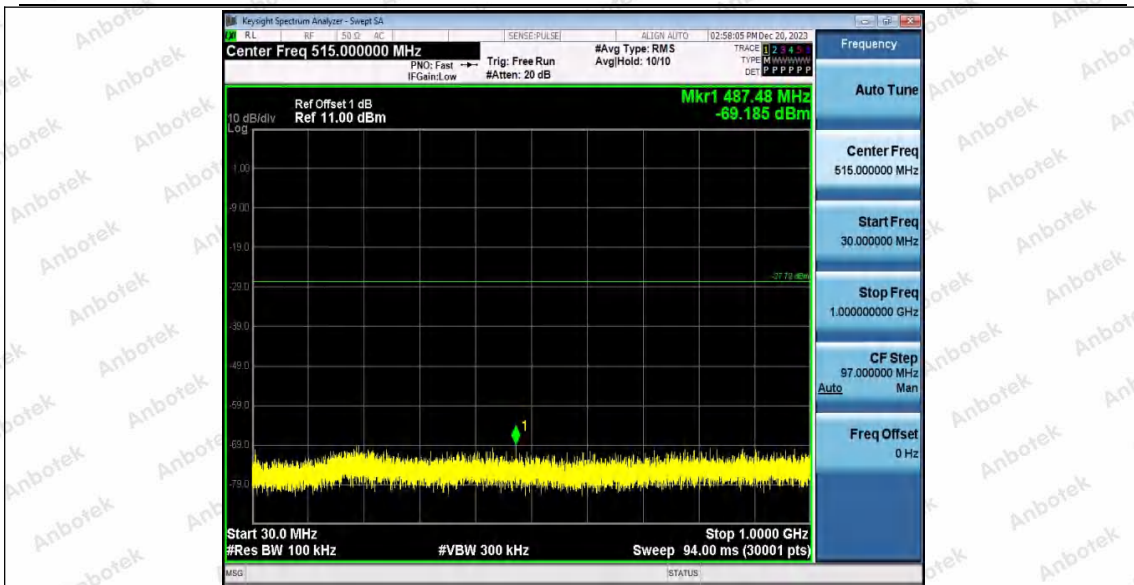

11N20SISO_WiFi 1_2437_1000~26500