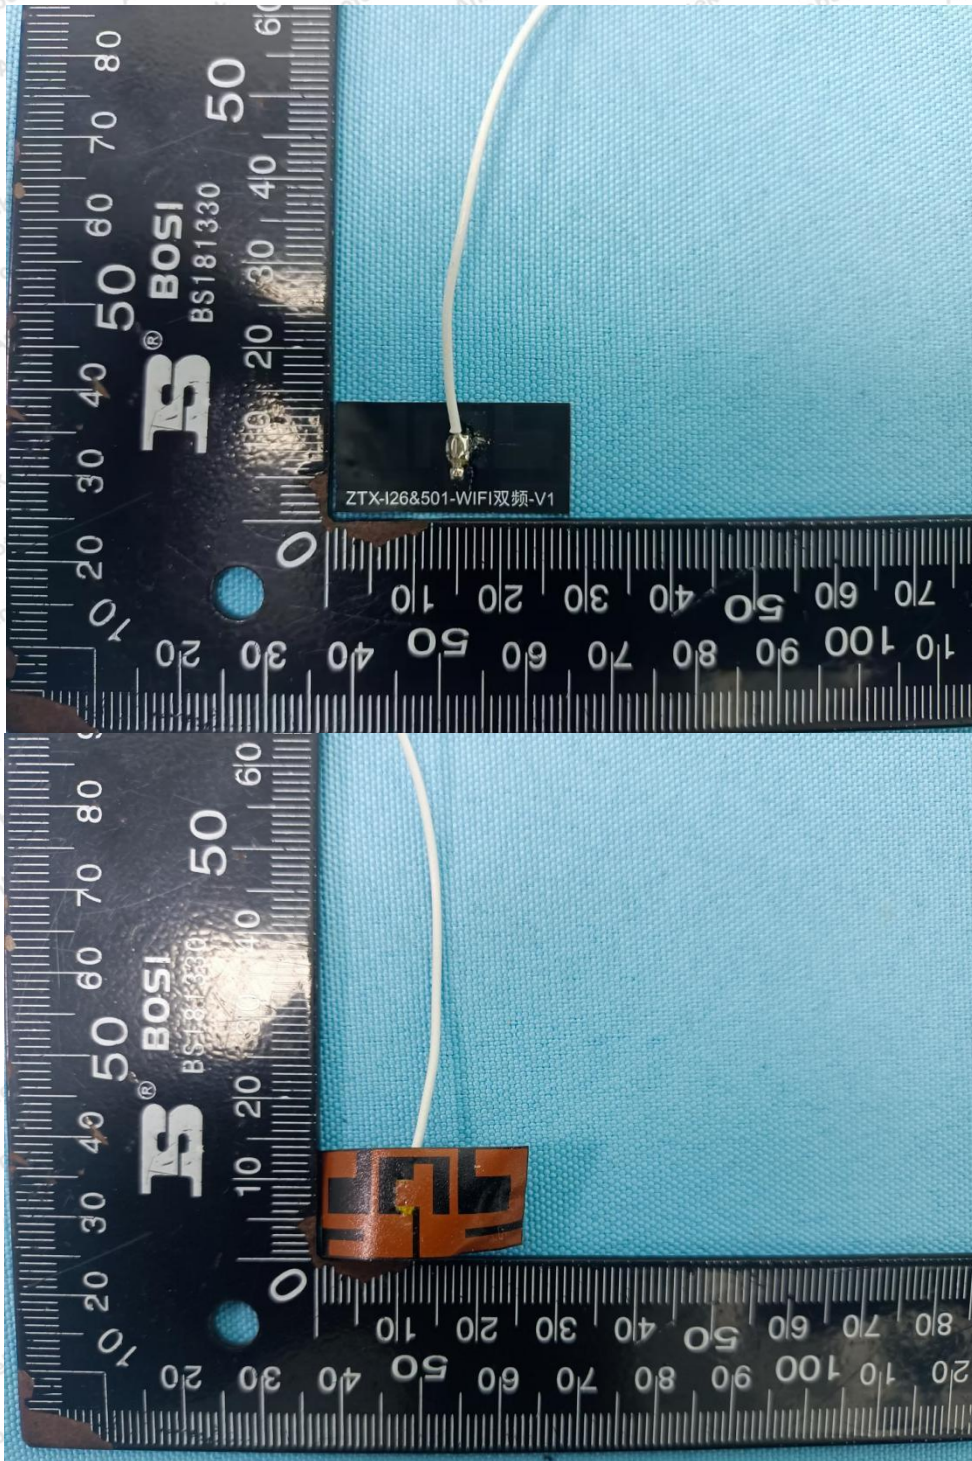

WiFi 1

Shenzhen Anbotek Compliance Laboratory Limited

Address: 1/F., Building D, Sogood Science and Technology Park, Sanwei Community, Hangcheng Street, Bao'an District, Shenzhen, Guangdong, China.
Tel: (86) 0755-26066440 Fax: (86) 0755-26014772 Email: service@anbotek.com

Hotline
400-003-0500
www.anbotek.com.cn