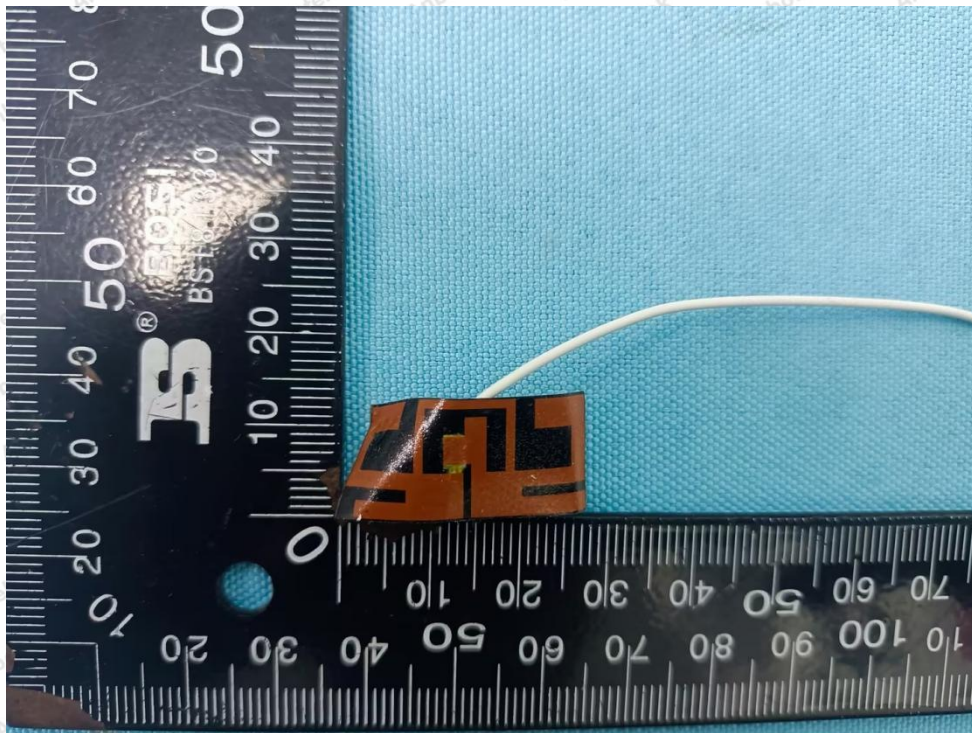

Appendix III -- Internal Photograph

WiFi 0

Shenzhen Anbotek Compliance Laboratory Limited

Address: 1/F., Building D, Sogood Science and Technology Park, Sanwei Community, Hangcheng Street, Bao'an District, Shenzhen, Guangdong, China.
Tel: (86) 0755-26066440 Fax: (86) 0755-26014772 Email: service@anbotek.com