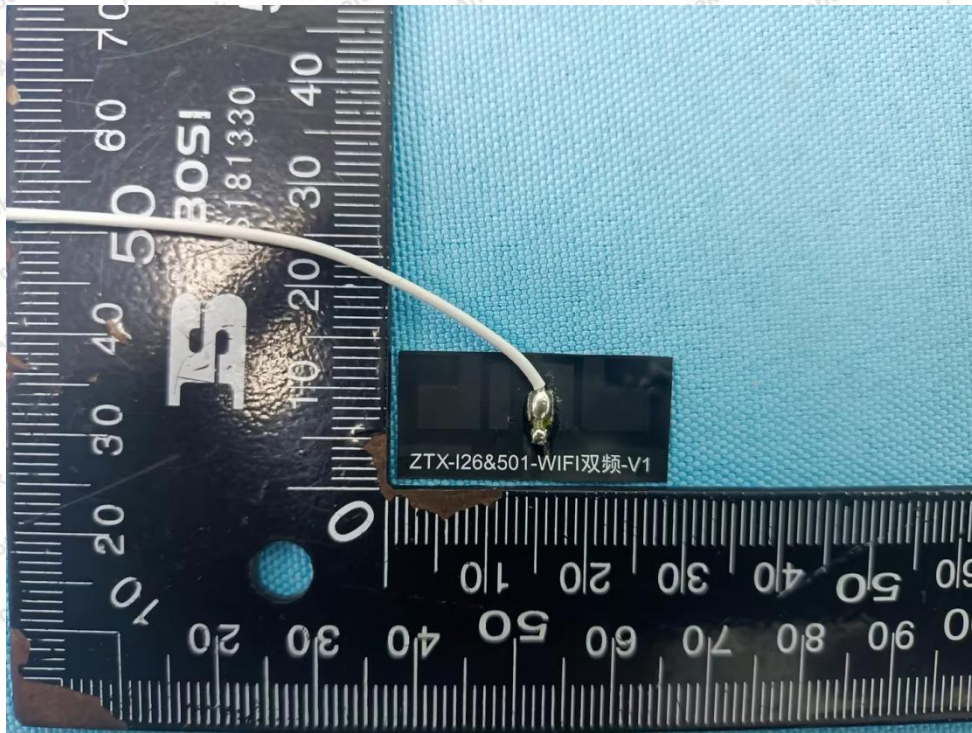

Appendix III -- Internal Photograph

WiFi 0

Shenzhen Anbotek Compliance Laboratory Limited

Address: 1/F., Building D, Sogood Science and Technology Park, Sanwei Community, Hangcheng Street, Bao'an District, Shenzhen, Guangdong, China.
Tel: (86) 0755-26066440 Fax: (86) 0755-26014772 Email: service@anbotek.com