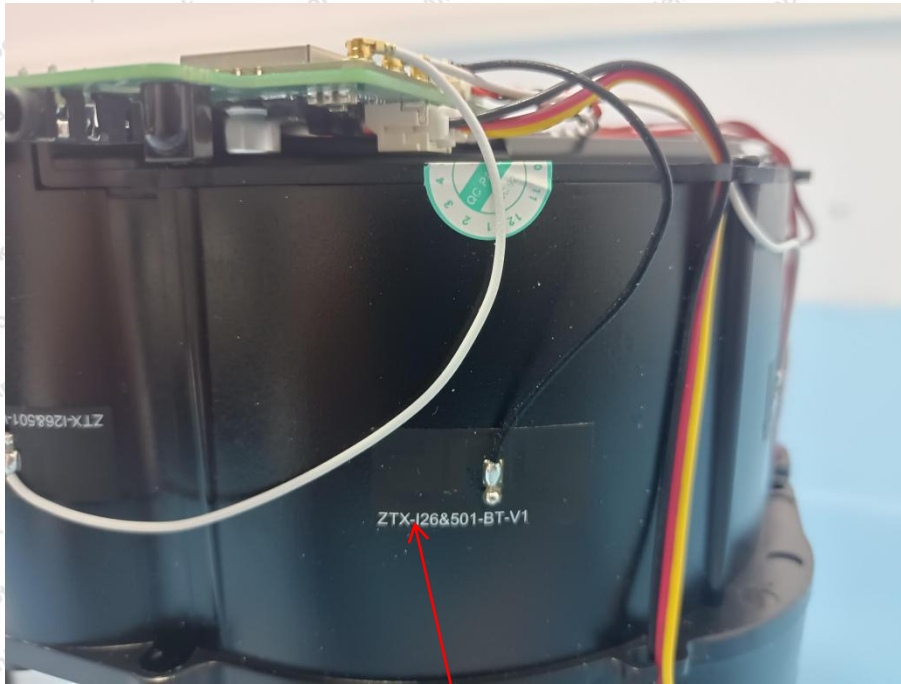

Shenzhen Anbotek Compliance Laboratory Limited

Address: 1/F., Building D, Sogood Science and Technology Park, Sanwei Community, Hangcheng Street, Bao'an District, Shenzhen, Guangdong, China.
Tel: (86) 0755-26066440 Fax: (86) 0755-26014772 Email: service@anbotek.com

Hotline
400-003-0500
www.anbotek.com.cn