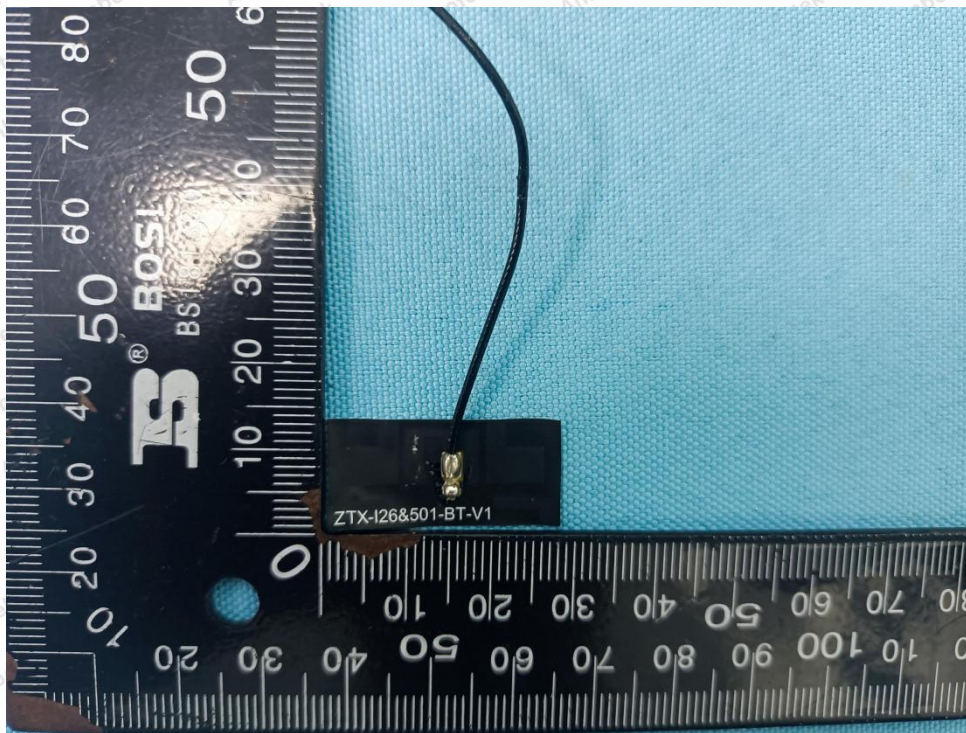

BT ANT

Shenzhen Anbotek Compliance Laboratory Limited

Address: 1/F., Building D, Sogood Science and Technology Park, Sanwei Community, Hangcheng Street, Bao'an District, Shenzhen, Guangdong, China.
Tel: (86) 0755-26066440 Fax: (86) 0755-26014772 Email: service@anbotek.com

Hotline
400-003-0500
www.anbotek.com.cn