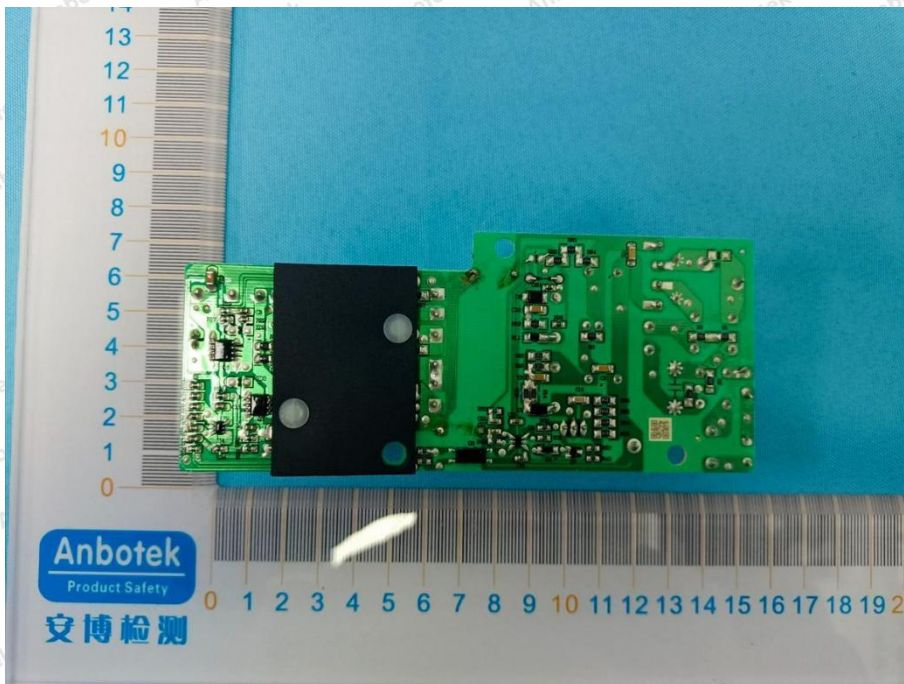

Shenzhen Anbotek Compliance Laboratory Limited

Address: 1/F., Building D, Sogood Science and Technology Park, Sanwei Community, Hangcheng Street, Bao'an District, Shenzhen, Guangdong, China.
Tel: (86) 0755-26066440 Fax: (86) 0755-26014772 Email: service@anbotek.com

Hotline
400-003-0500
www.anbotek.com.cn