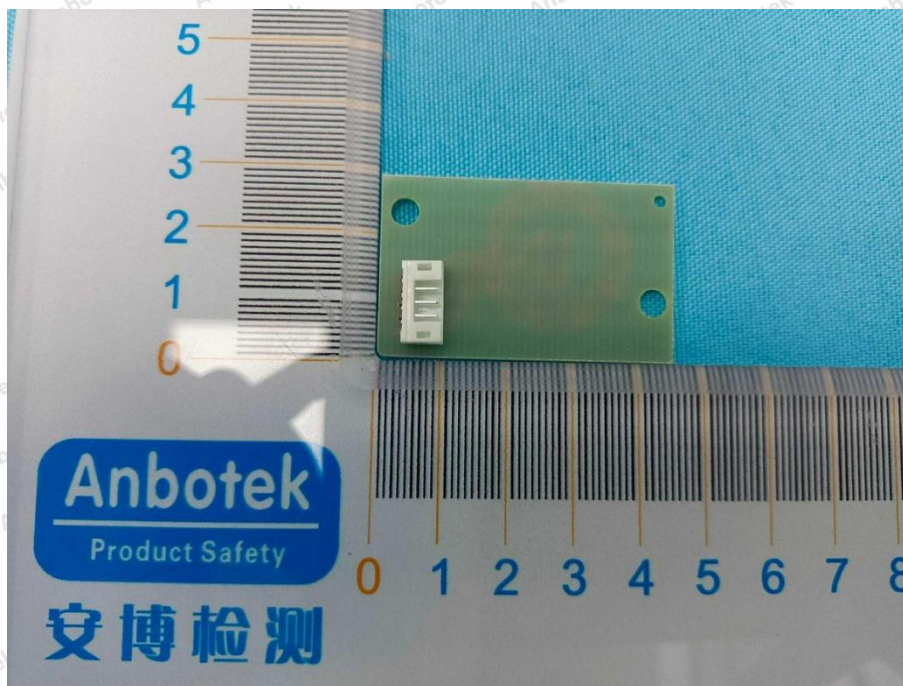

Shenzhen Anbotek Compliance Laboratory Limited

Address: 1/F., Building D, Sogood Science and Technology Park, Sanwei Community, Hangcheng Street, Bao'an District, Shenzhen, Guangdong, China.
Tel: (86) 0755-26066440 Fax: (86) 0755-26014772 Email: service@anbotek.com

Hotline
400-003-0500
www.anbotek.com.cn