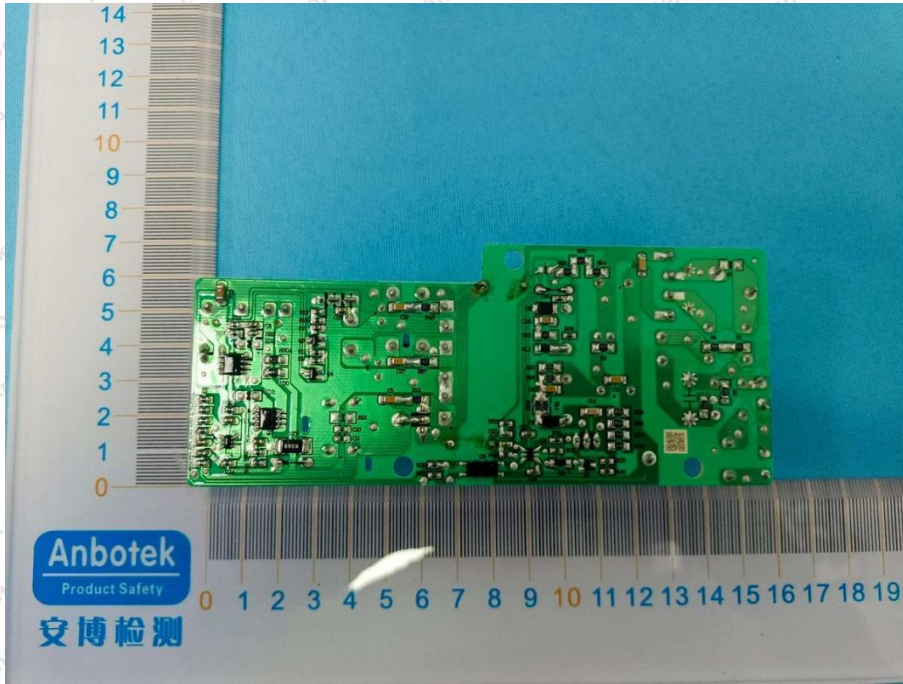

Shenzhen Anbotek Compliance Laboratory Limited

Address: 1/F., Building D, Sogood Science and Technology Park, Sanwei Community, Hangcheng Street, Bao'an District, Shenzhen, Guangdong, China.
Tel: (86) 0755-26066440 Fax: (86) 0755-26014772 Email: service@anbotek.com

Hotline
400-003-0500
www.anbotek.com.cn