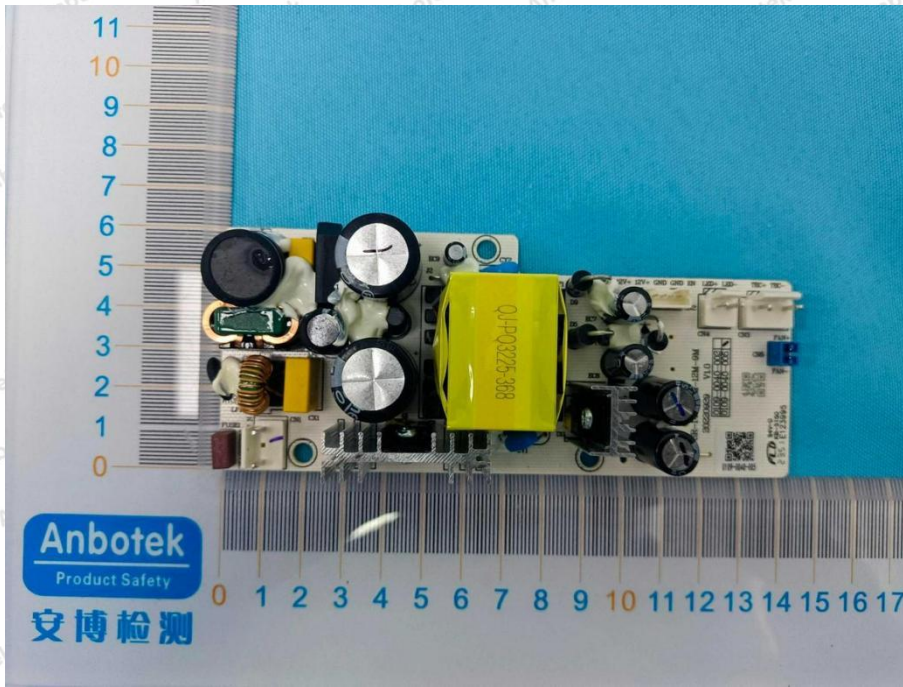

Shenzhen Anbotek Compliance Laboratory Limited

Address: 1/F., Building D, Sogood Science and Technology Park, Sanwei Community, Hangcheng Street, Bao'an District, Shenzhen, Guangdong, China.
Tel: (86) 0755-26066440 Fax: (86) 0755-26014772 Email: service@anbotek.com

Hotline
400-003-0500
www.anbotek.com.cn