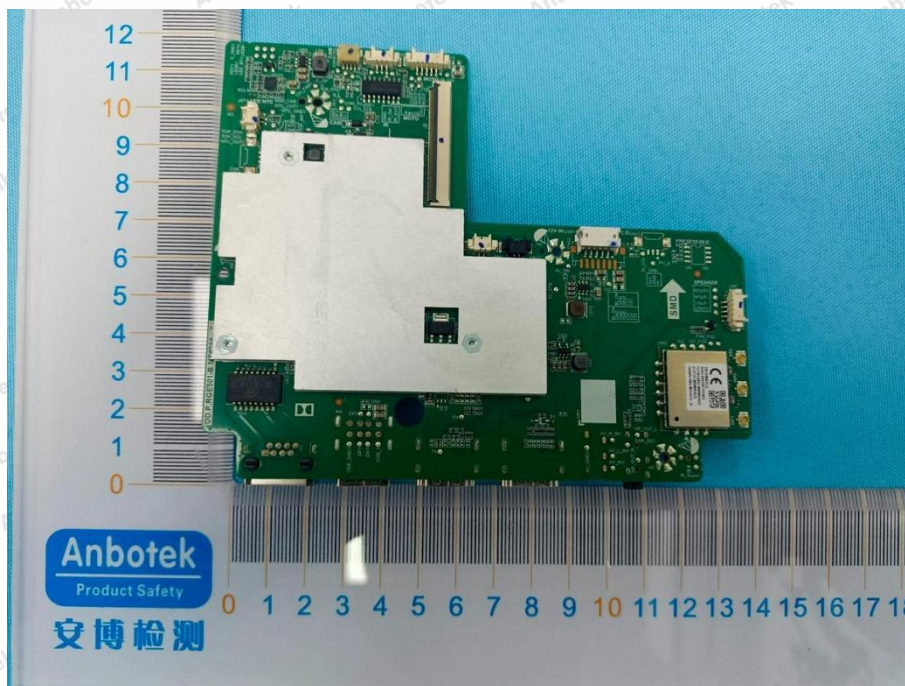

Shenzhen Anbotek Compliance Laboratory Limited

Address: 1/F., Building D, Sogood Science and Technology Park, Sanwei Community, Hangcheng Street, Bao'an District, Shenzhen, Guangdong, China.
Tel: (86) 0755-26066440 Fax: (86) 0755-26014772 Email: service@anbotek.com

Hotline
400-003-0500
www.anbotek.com.cn