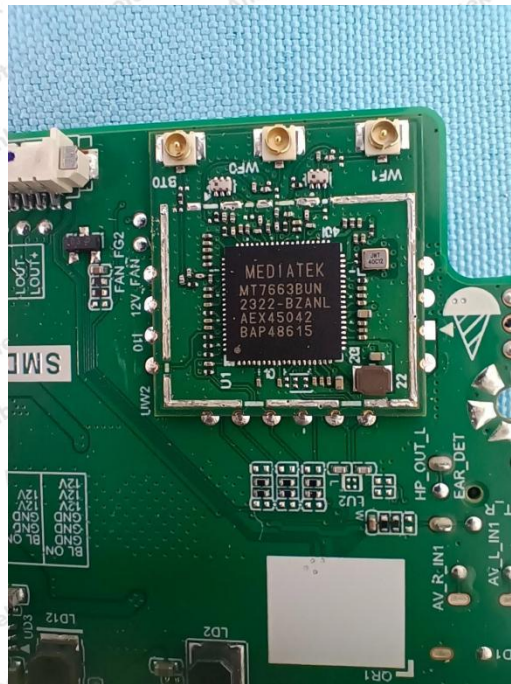

Shenzhen Anbotek Compliance Laboratory Limited

Address: 1/F., Building D, Sogood Science and Technology Park, Sanwei Community, Hangcheng Street, Bao'an District, Shenzhen, Guangdong, China.
Tel: (86) 0755-26066440 Fax: (86) 0755-26014772 Email: service@anbotek.com

Hotline
400-003-0500
www.anbotek.com.cn