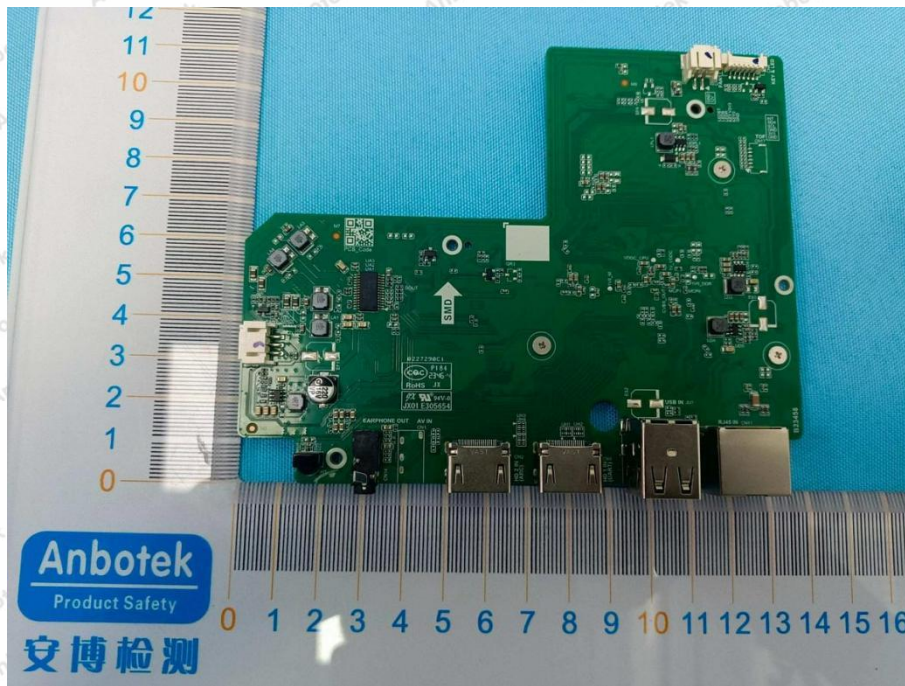

Shenzhen Anbotek Compliance Laboratory Limited

Address: 1/F., Building D, Sogood Science and Technology Park, Sanwei Community, Hangcheng Street, Bao'an District, Shenzhen, Guangdong, China.
Tel: (86) 0755-26066440 Fax: (86) 0755-26014772 Email: service@anbotek.com

Hotline
400-003-0500
www.anbotek.com.cn