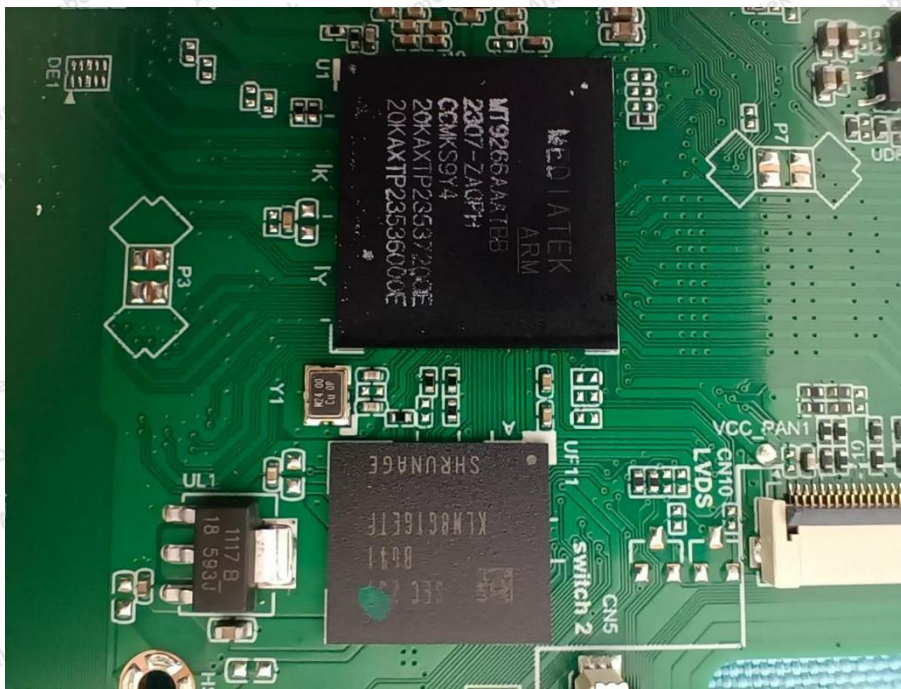

Shenzhen Anbotek Compliance Laboratory Limited

Address: 1/F., Building D, Sogood Science and Technology Park, Sanwei Community, Hangcheng Street, Bao'an District, Shenzhen, Guangdong, China.
Tel: (86) 0755-26066440 Fax: (86) 0755-26014772 Email: service@anbotek.com

Hotline
400-003-0500
www.anbotek.com.cn