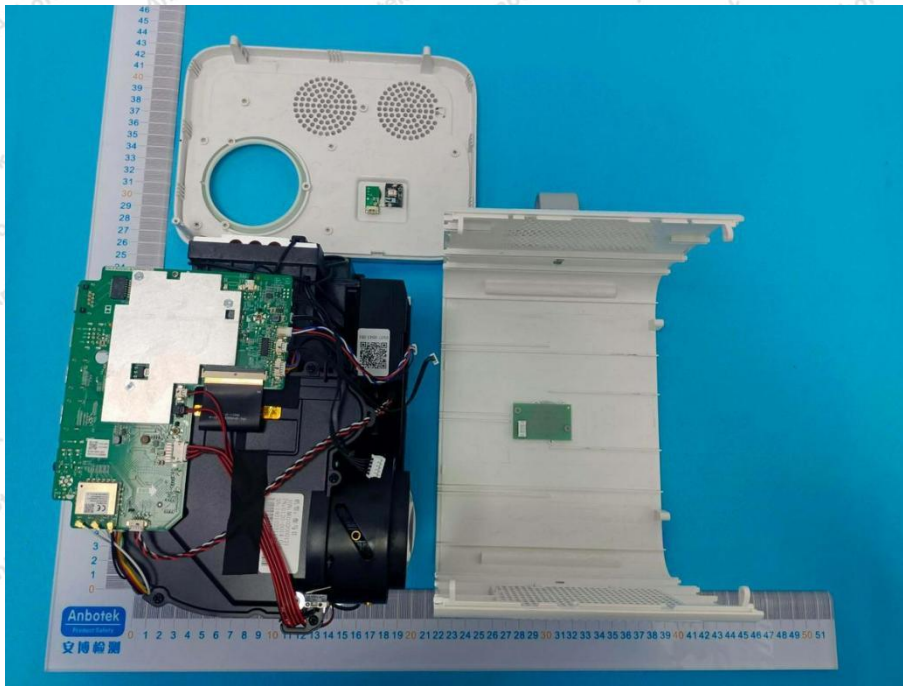

Appendix III -- Internal Photograph

WiFi 0

Shenzhen Anbotek Compliance Laboratory Limited

Address: 1/F., Building D, Sogood Science and Technology Park, Sanwei Community, Hangcheng Street, Bao'an District, Shenzhen, Guangdong, China.
Tel: (86) 0755-26066440 Fax: (86) 0755-26014772 Email: service@anbotek.com