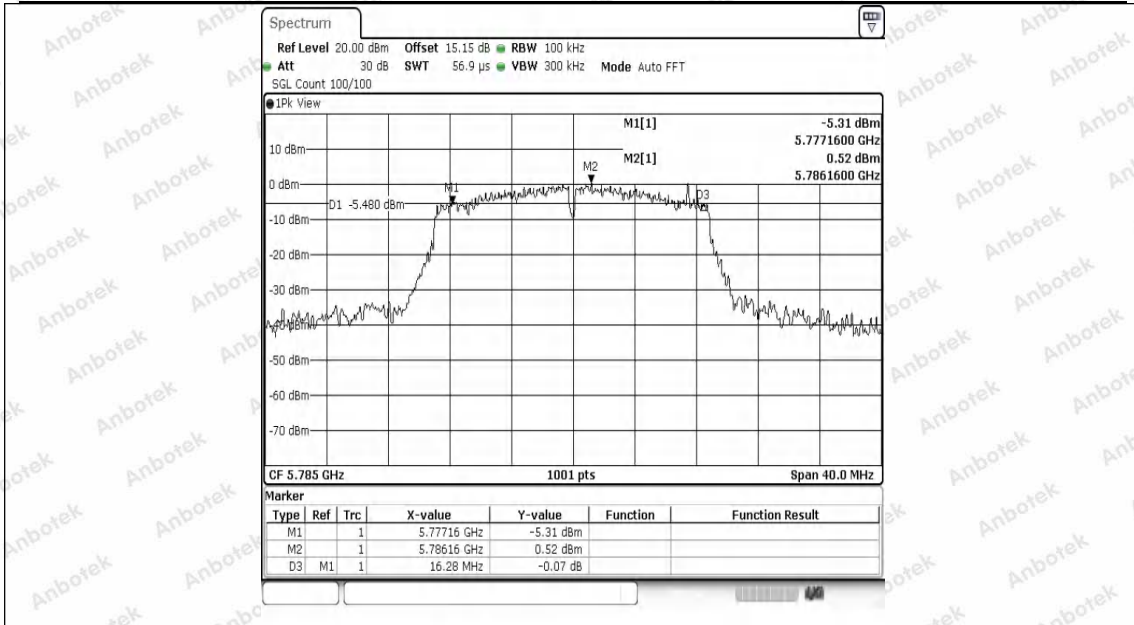

Test Graphs B4

11A-Ant1-5745-PASS

11A-Ant1-5785-PASS

11A-Ant1-5825-PASS

11N20SISO-Ant1-5745-PASS

11N20SISO-Ant1-5785-PASS

11N20SISO-Ant1-5825-PASS

Shenzhen Anbotek Compliance Laboratory Limited