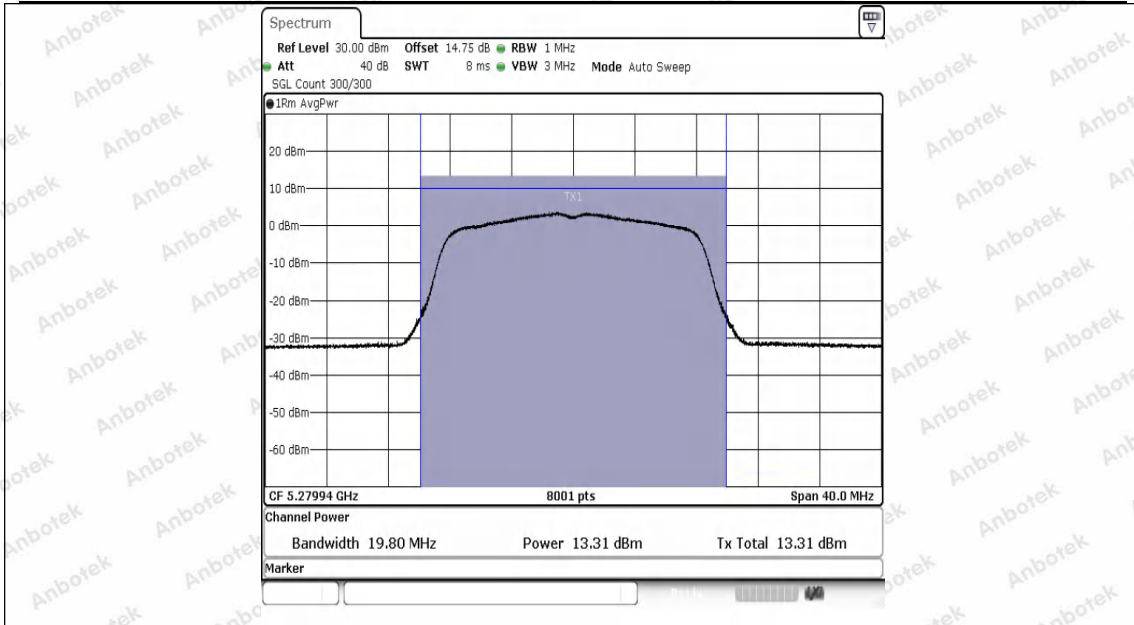

Hotline
400-003-0500
www.anbotek.com.cn

Test Graphs Channel Power

11A-Ant1-5180-PASS

11A-Ant1-5200-PASS

11A-Ant1-5240-PASS

11A-Ant1-5260-PASS

11A-Ant1-5280-PASS

11A-Ant1-5320-PASS