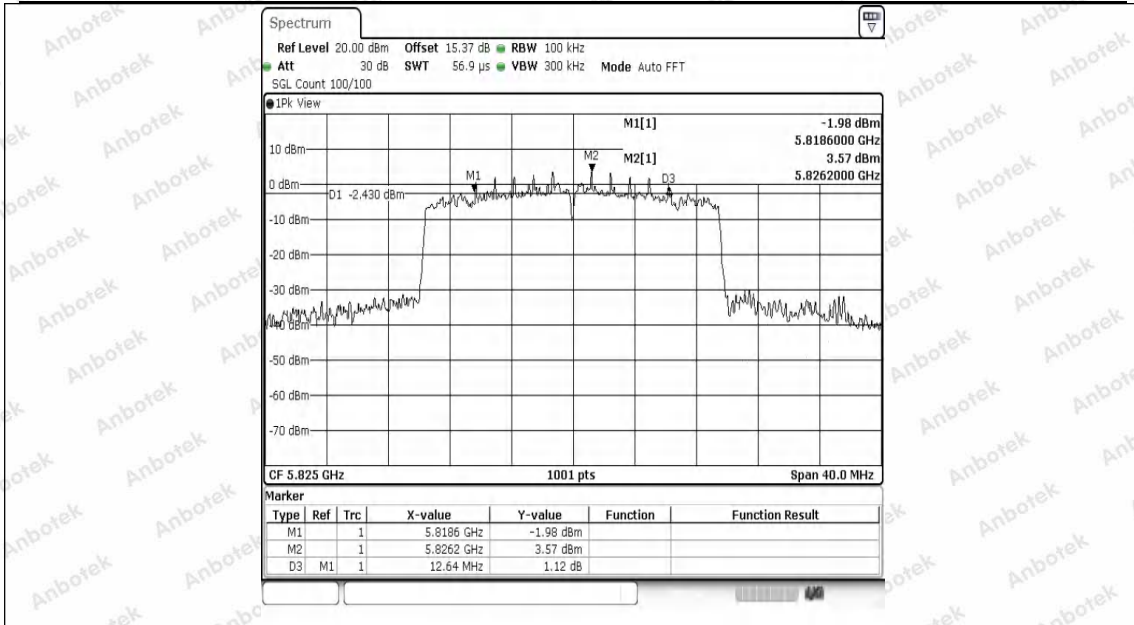

Hotline
 400-003-0500
 www.anbotek.com.cn

11AX20SISO-Ant1-5745-PASS

11AX20SISO-Ant1-5785-PASS

11AX20SISO-Ant1-5825-PASS

11AX40SISO-Ant1-5755-PASS

11AX40SISO-Ant1-5795-PASS

11AX80SISO-Ant1-5775-PASS

Shenzhen Anbotek Compliance Laboratory Limited