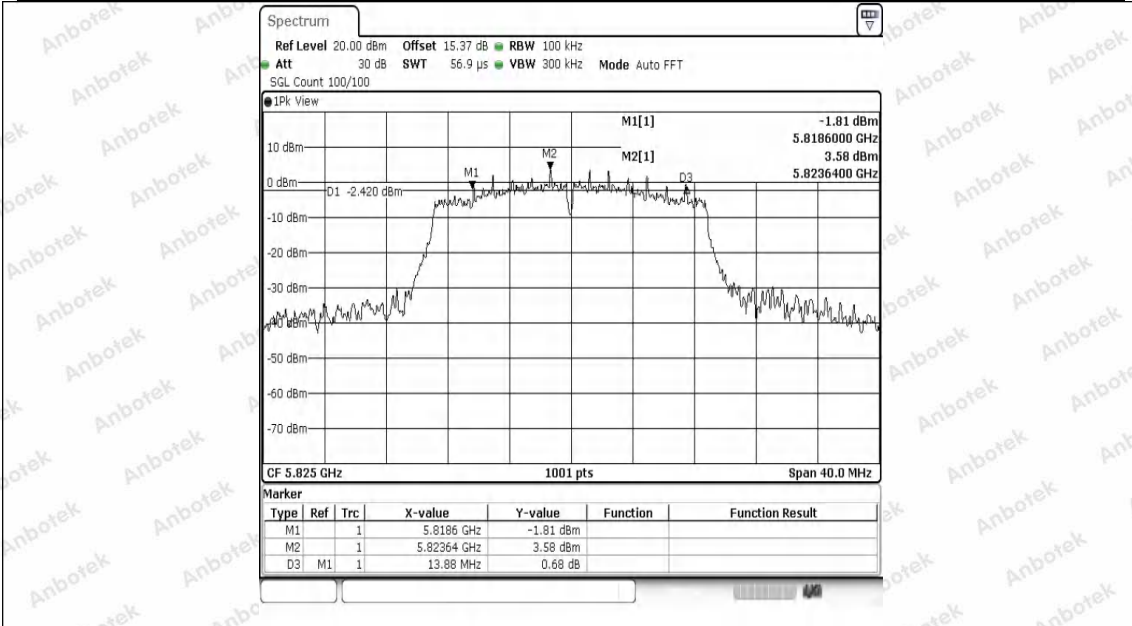

11AC20SISO-Ant1-5825-PASS