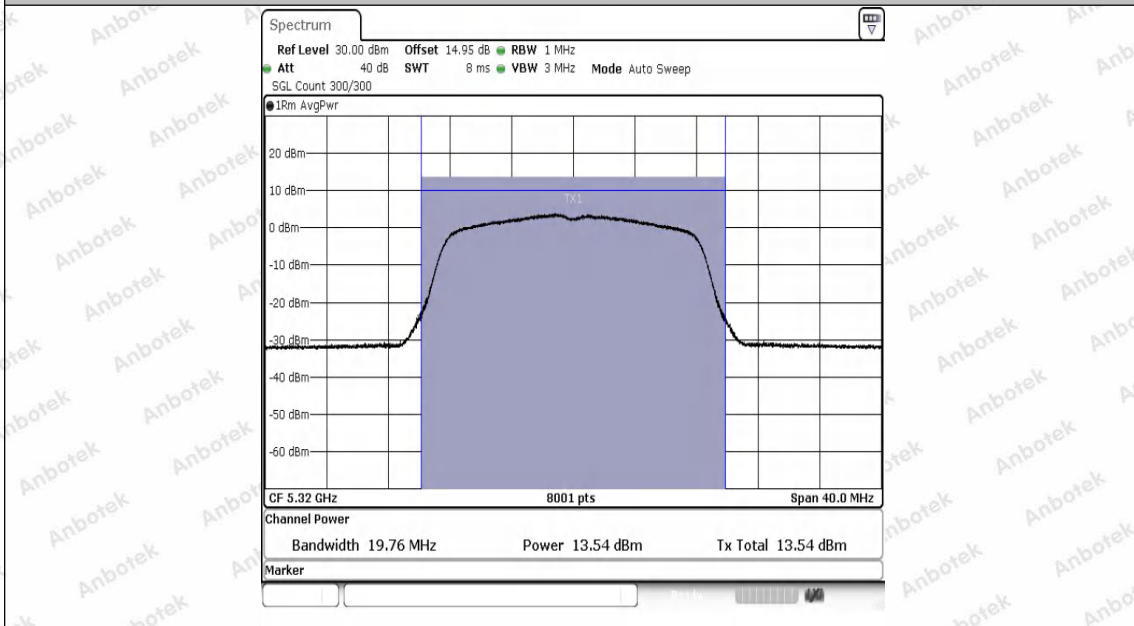

Hotline
400-003-0500
www.anbotek.com.cn

Test Graphs Channel Power

11A-Ant1-5180-PASS

11A-Ant1-5200-PASS

11A-Ant1-5240-PASS

11A-Ant1-5260-PASS

11A-Ant1-5280-PASS

11A-Ant1-5320-PASS