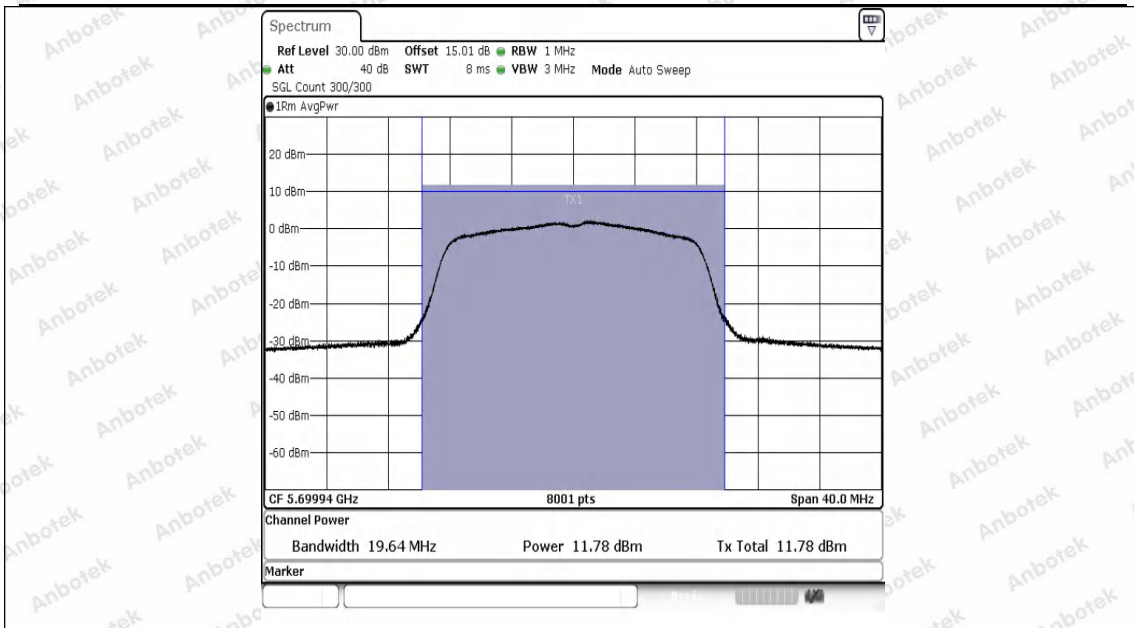

11A-Ant1-5700-PASS