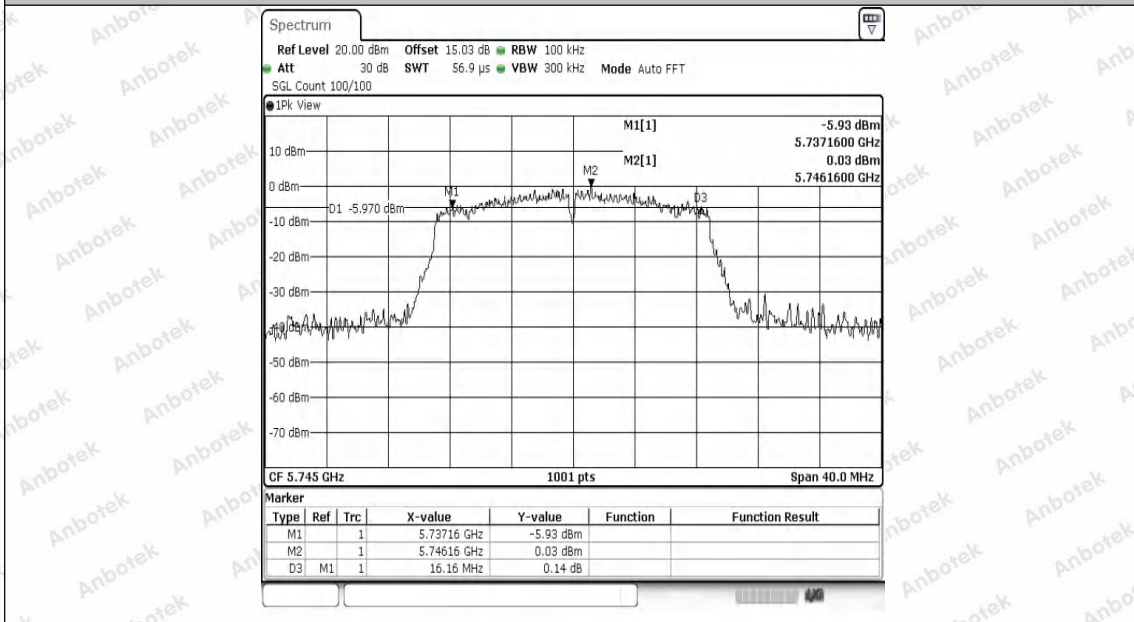

Test Graphs B4

11A-Ant1-5745-PASS

11A-Ant1-5785-PASS

11A-Ant1-5825-PASS

11N20SISO-Ant1-5745-PASS

11N20SISO-Ant1-5785-PASS

11N20SISO-Ant1-5825-PASS

Shenzhen Anbotek Compliance Laboratory Limited