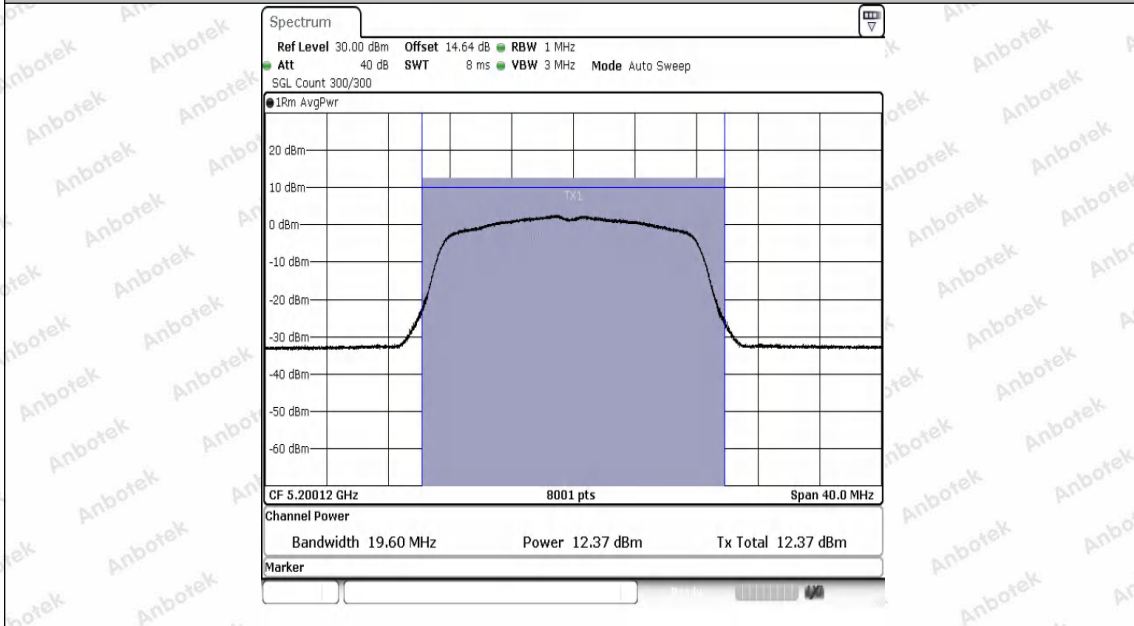

Hotline
400-003-0500
www.anbotek.com.cn

Test Graphs Channel Power

11A-Ant1-5180-PASS

11A-Ant1-5200-PASS

11A-Ant1-5240-PASS

11A-Ant1-5260-PASS

11A-Ant1-5280-PASS

11A-Ant1-5320-PASS