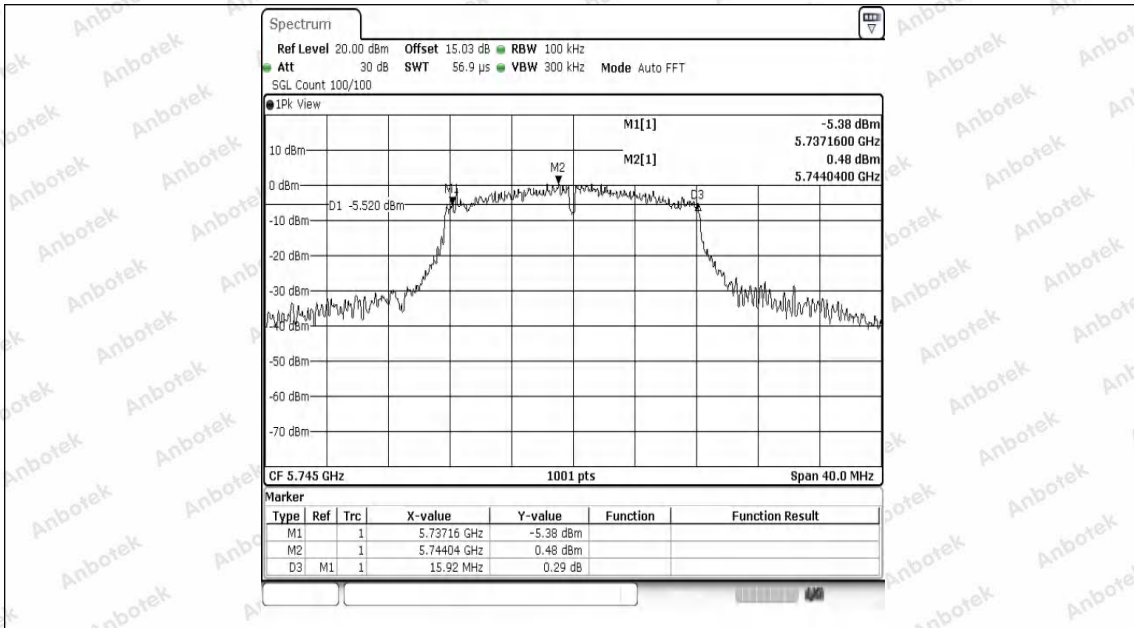

Test Graphs B4

11A-Ant1-5745-PASS