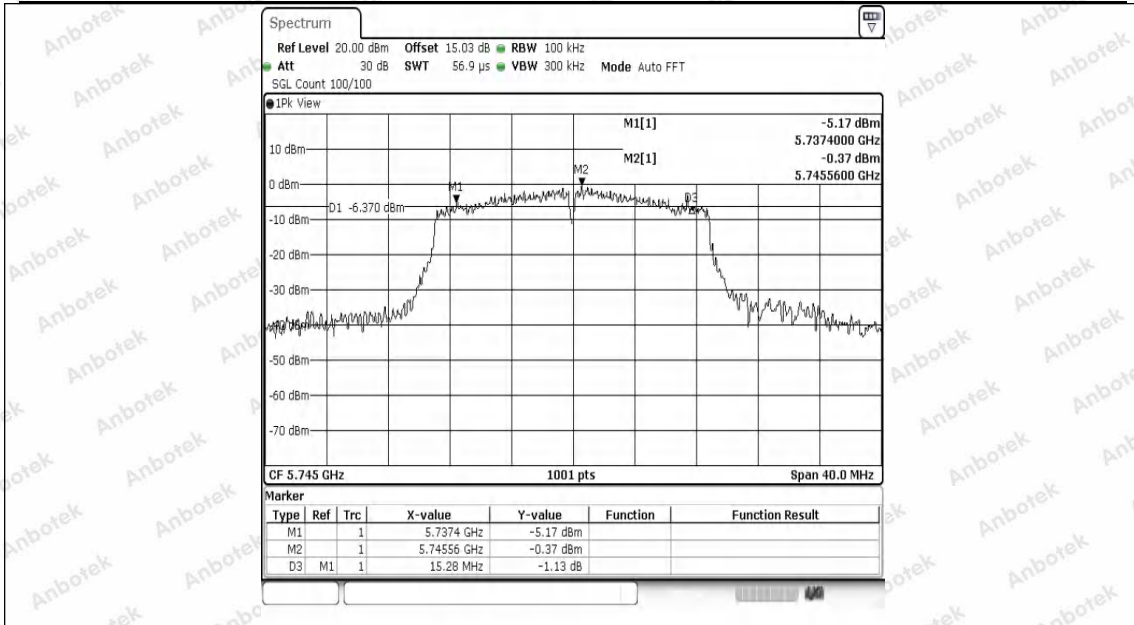

11AC20SISO-Ant1-5745-PASS