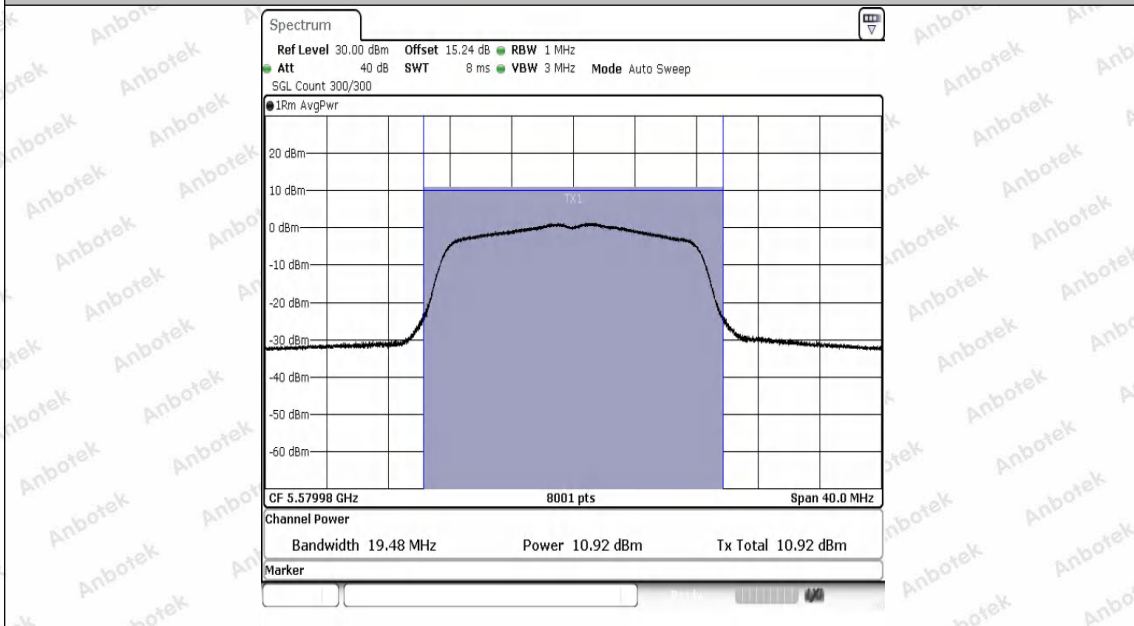

11A-Ant1-5580-PASS

Shenzhen Anbotek Compliance Laboratory Limited

Address: 1/F., Building D, Sogood Science and Technology Park, Sanwei Community, Hangcheng Street, Bao'an District, Shenzhen, Guangdong, China.
Tel: (86) 0755-26066440 Fax: (86) 0755-26014772 Email: service@anbotek.com

Hotline 400-003-0500
www.anbotek.com.cn