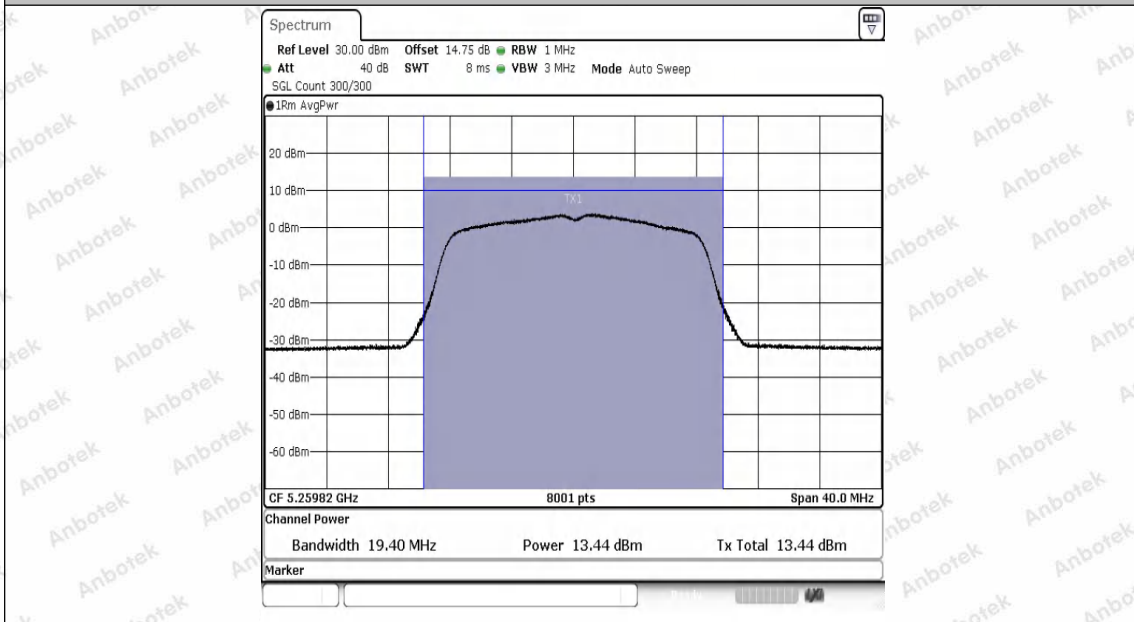

Hotline
400-003-0500
www.anbotek.com.cn

Test Graphs Channel Power

11A-Ant1-5180-PASS

11A-Ant1-5200-PASS

11A-Ant1-5240-PASS

11A-Ant1-5260-PASS

11A-Ant1-5280-PASS

11A-Ant1-5320-PASS