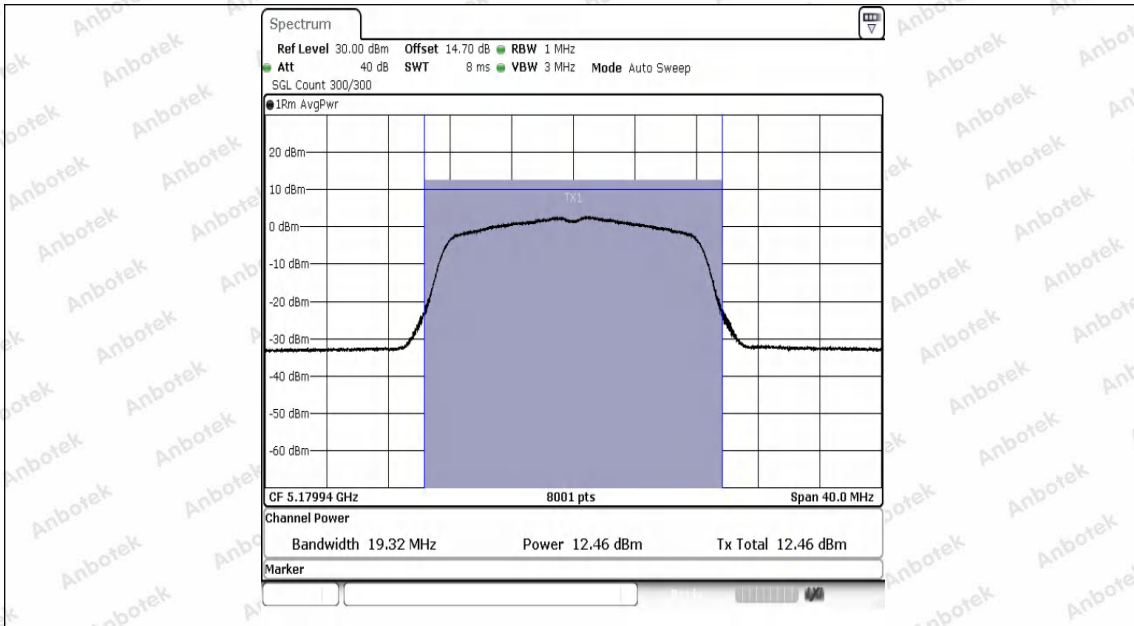

Hotline
400-003-0500
www.anbotek.com.cn

Test Graphs Channel Power

11A-Ant1-5180-PASS

11A-Ant1-5200-PASS

11A-Ant1-5240-PASS

11A-Ant1-5260-PASS

11A-Ant1-5280-PASS

11A-Ant1-5320-PASS