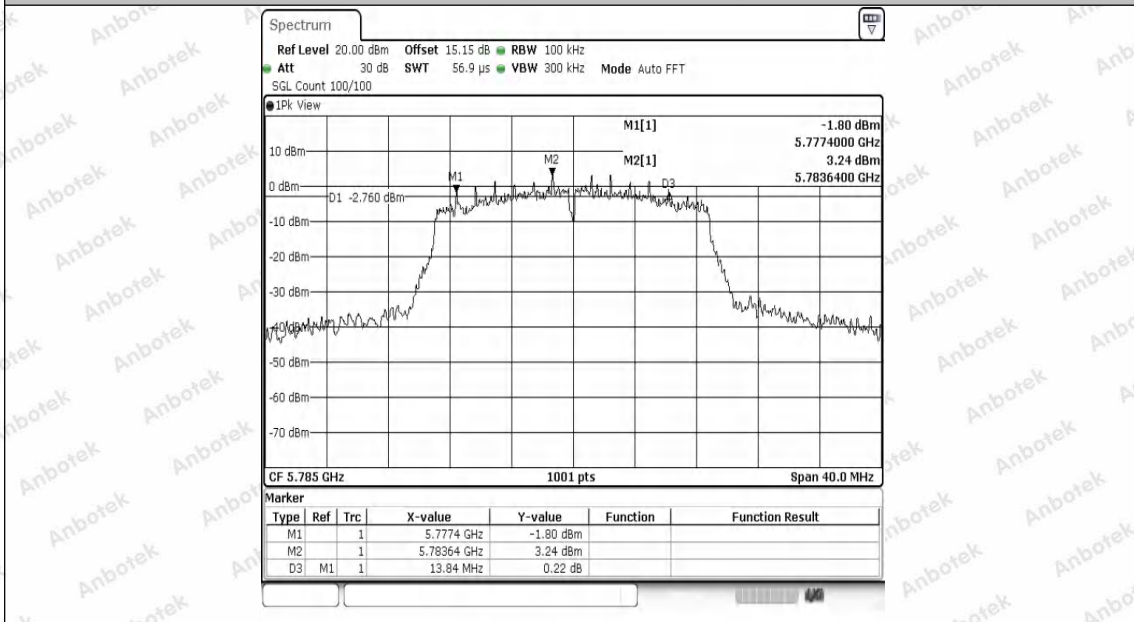

11AC20SISO-Ant1-5785-PASS

Shenzhen Anbotek Compliance Laboratory Limited

Address: 1/F., Building D, Sogood Science and Technology Park, Sanwei Community, Hangcheng Street, Bao'an District, Shenzhen, Guangdong, China.
Tel: (86) 0755-26066440 Fax: (86) 0755-26014772 Email: service@anbotek.com

Hotline 400-003-0500
www.anbotek.com.cn