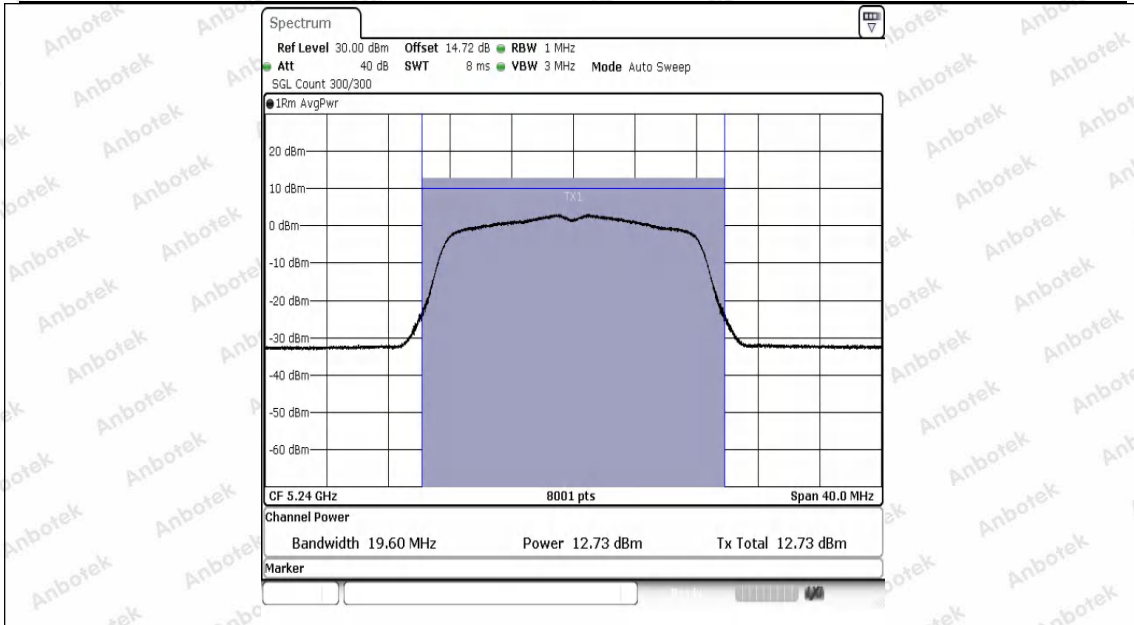

Hotline
400-003-0500
www.anbotek.com.cn

Test Graphs Channel Power

11A-Ant1-5180-PASS

11A-Ant1-5200-PASS

11A-Ant1-5240-PASS

11A-Ant1-5260-PASS

11A-Ant1-5280-PASS

11A-Ant1-5320-PASS