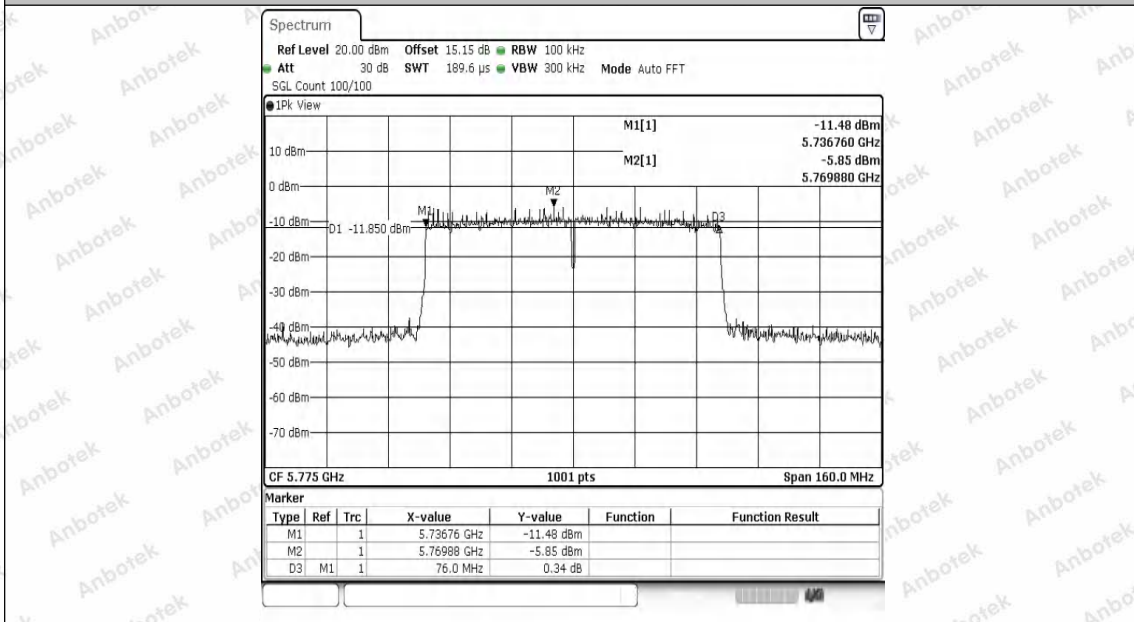

11AC80SISO-Ant1-5775-PASS

Shenzhen Anbotek Compliance Laboratory Limited

Address: 1/F., Building D, Sogood Science and Technology Park, Sanwei Community, Hangcheng Street, Bao'an District, Shenzhen, Guangdong, China.
Tel: (86) 0755-26066440 Fax: (86) 0755-26014772 Email: service@anbotek.com

Hotline
400-003-0500
www.anbotek.com.cn