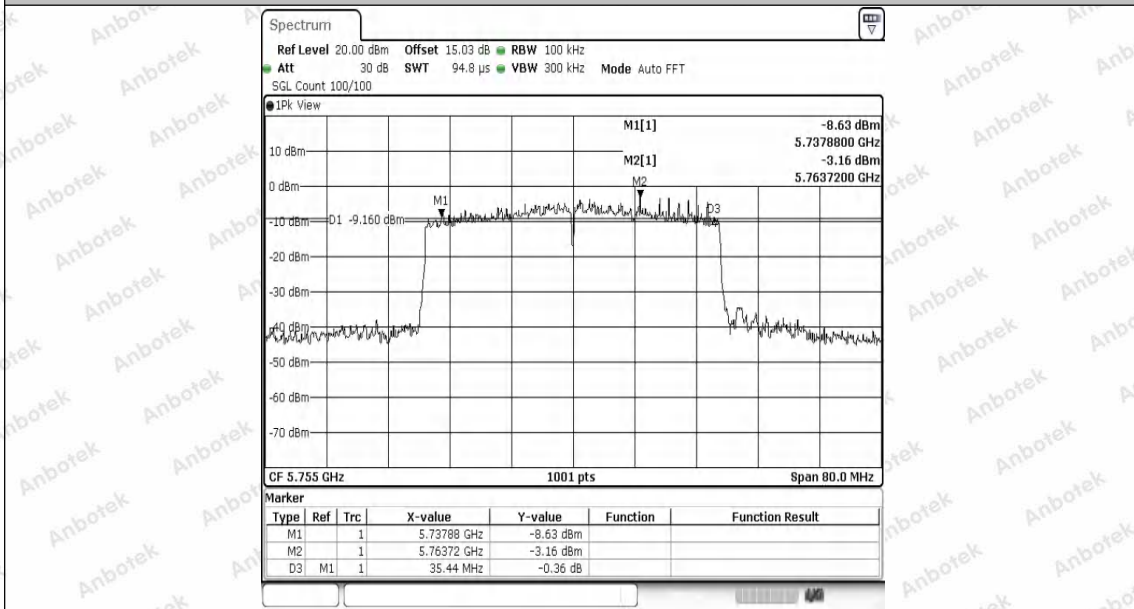

Hotline
 400-003-0500
 www.anbotek.com.cn

11AX20SISO-Ant1-5745-PASS

11AX20SISO-Ant1-5785-PASS

11AX20SISO-Ant1-5825-PASS

11AX40SISO-Ant1-5755-PASS

11AX40SISO-Ant1-5795-PASS

11AX80SISO-Ant1-5775-PASS

Shenzhen Anbotek Compliance Laboratory Limited