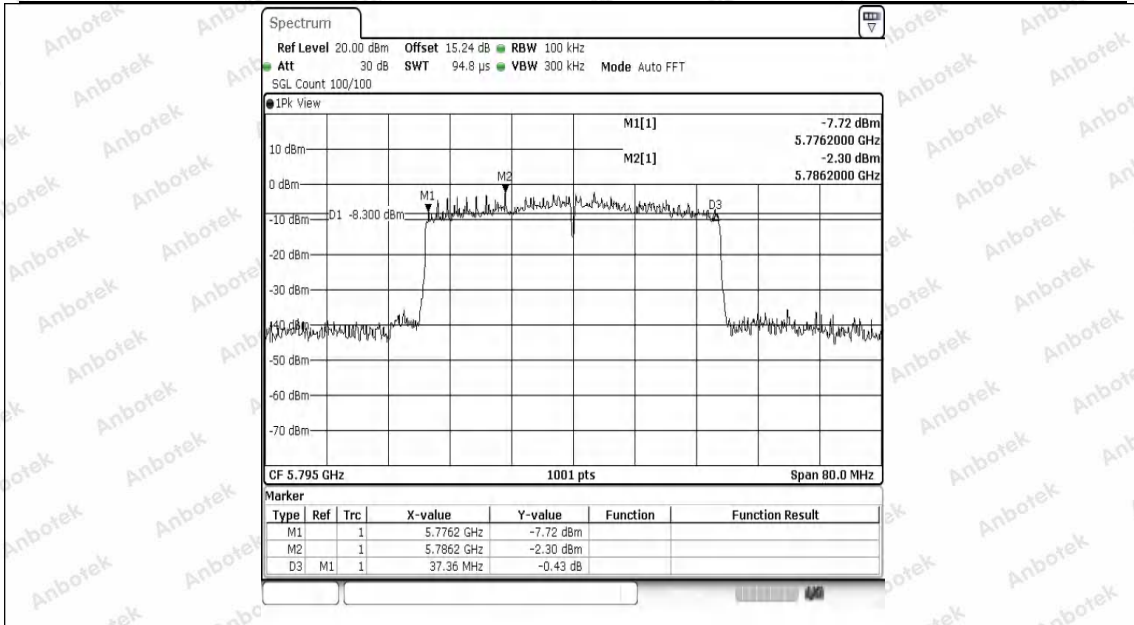

Hotline
 400-003-0500
 www.anbotek.com.cn

11AX20SISO-Ant1-5745-PASS

11AX20SISO-Ant1-5785-PASS

11AX20SISO-Ant1-5825-PASS

11AX40SISO-Ant1-5755-PASS

11AX40SISO-Ant1-5795-PASS

11AX80SISO-Ant1-5775-PASS

Shenzhen Anbotek Compliance Laboratory Limited