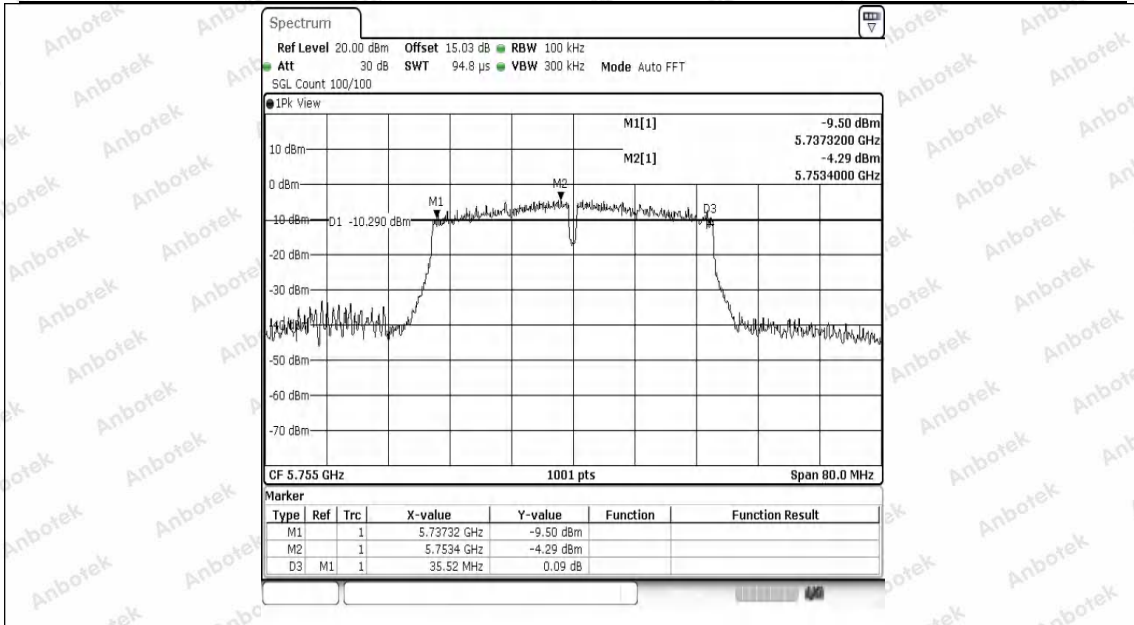

11N40SISO-Ant1-5755-PASS