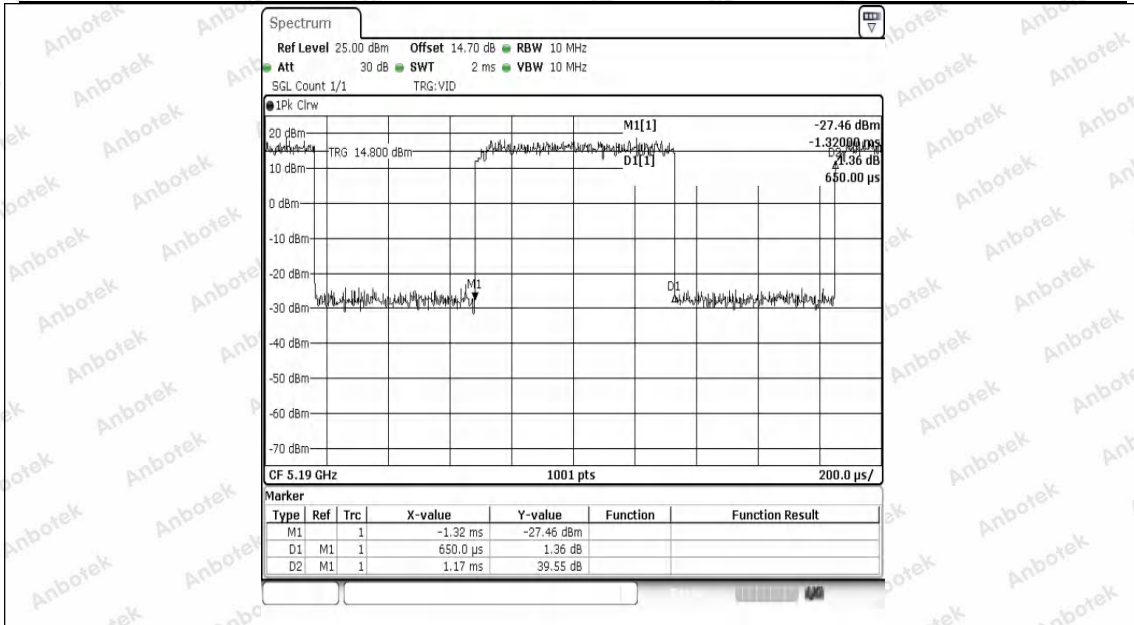

NTNV-11N40SISO-Ant1-5190