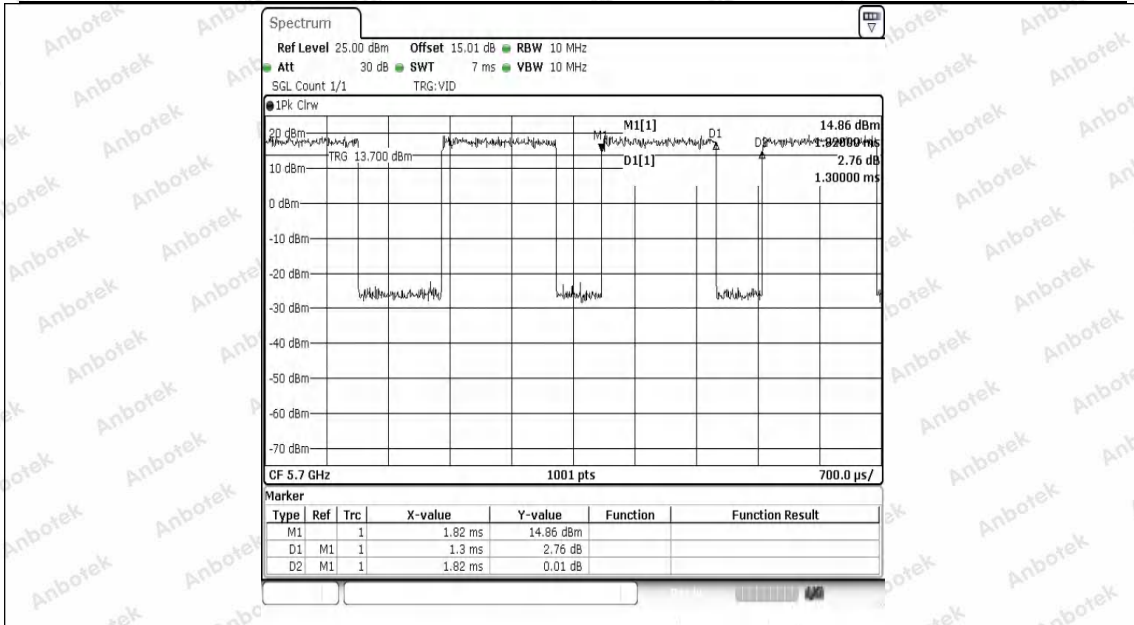

NTVN-11N20SISO-Ant1-5700