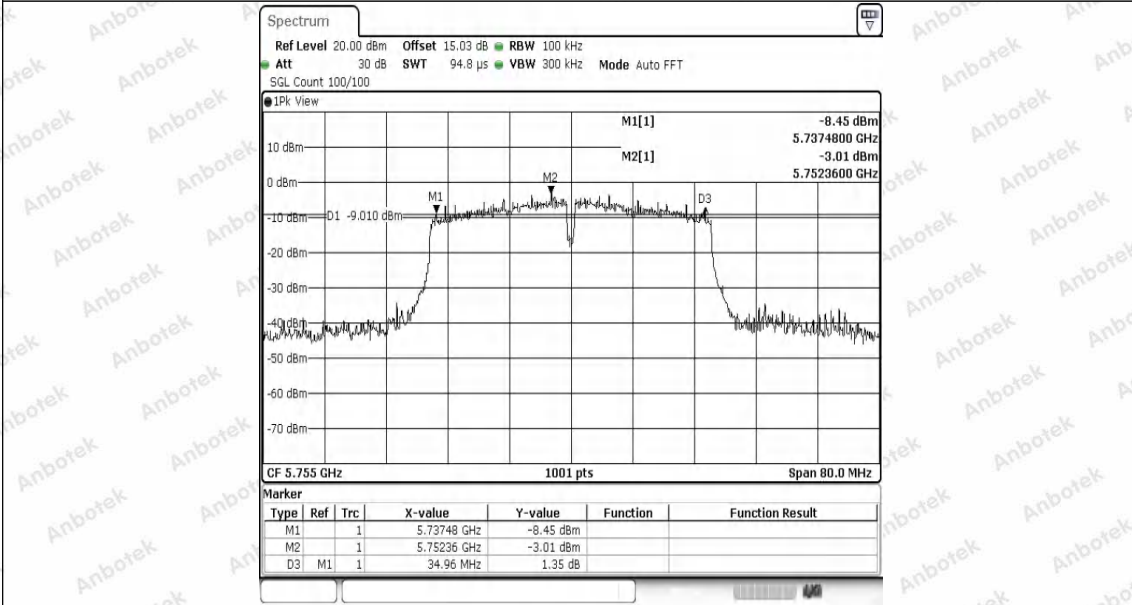

11AC40SISO-Ant1-5755-PASS