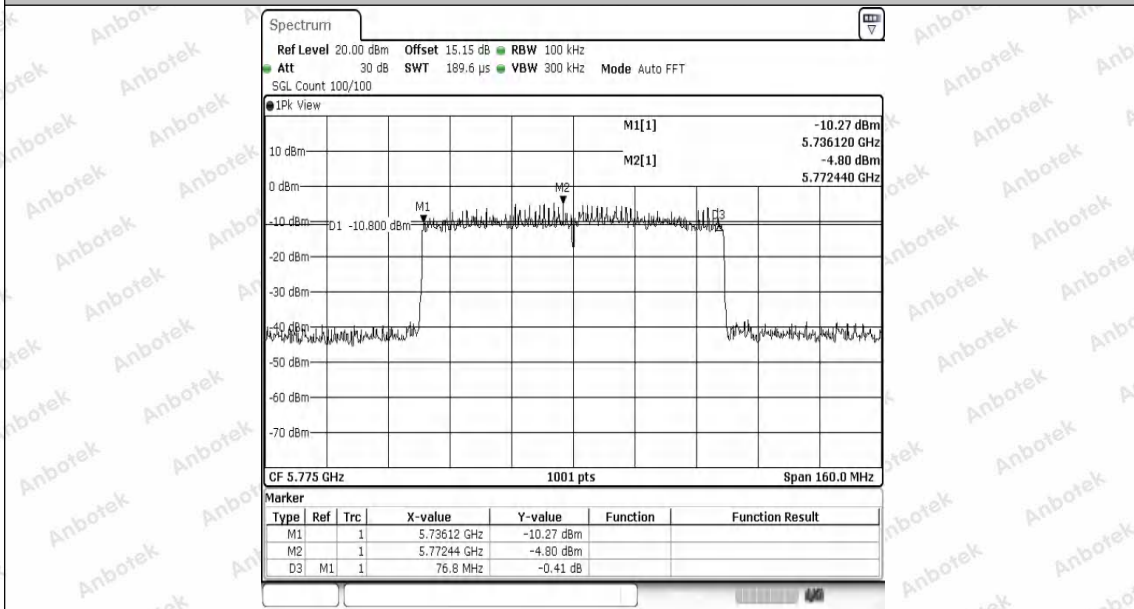

Hotline
 400-003-0500
 www.anbotek.com.cn

11AX20SISO-Ant1-5745-PASS

11AX20SISO-Ant1-5785-PASS

11AX20SISO-Ant1-5825-PASS

11AX40SISO-Ant1-5755-PASS

11AX40SISO-Ant1-5795-PASS

11AX80SISO-Ant1-5775-PASS

Shenzhen Anbotek Compliance Laboratory Limited