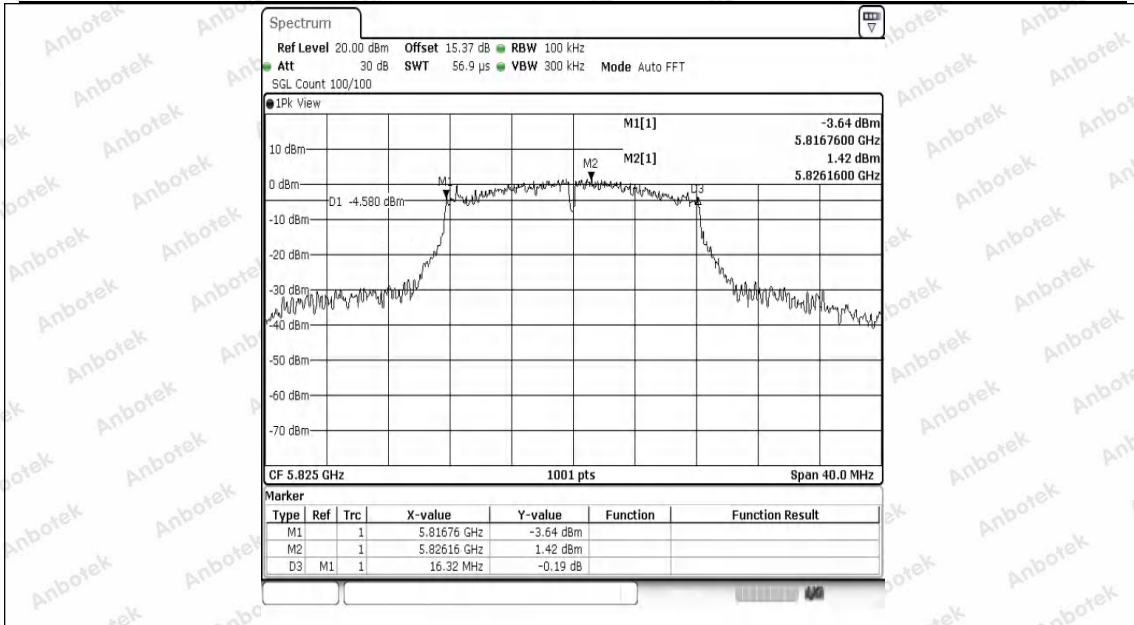

Test Graphs B4

11A-Ant1-5745-PASS

11A-Ant1-5785-PASS

11A-Ant1-5825-PASS

11N20SISO-Ant1-5745-PASS

11N20SISO-Ant1-5785-PASS

11N20SISO-Ant1-5825-PASS

Shenzhen Anbotek Compliance Laboratory Limited