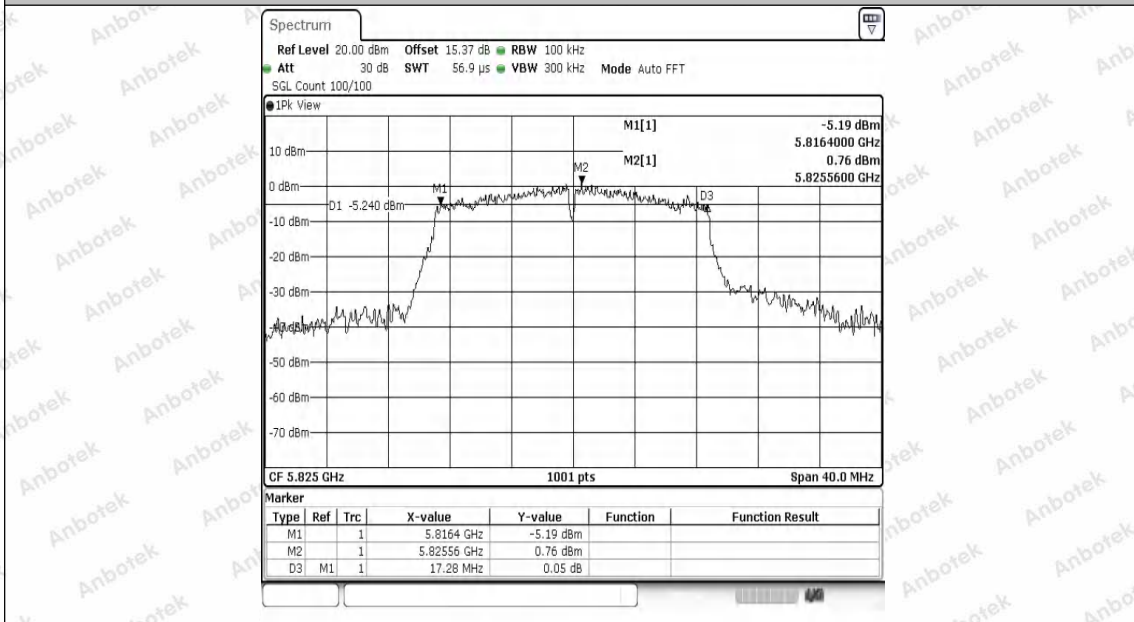

Test Graphs B4

11A-Ant1-5745-PASS

11A-Ant1-5785-PASS

11A-Ant1-5825-PASS

11N20SISO-Ant1-5745-PASS

11N20SISO-Ant1-5785-PASS

11N20SISO-Ant1-5825-PASS

Shenzhen Anbotek Compliance Laboratory Limited