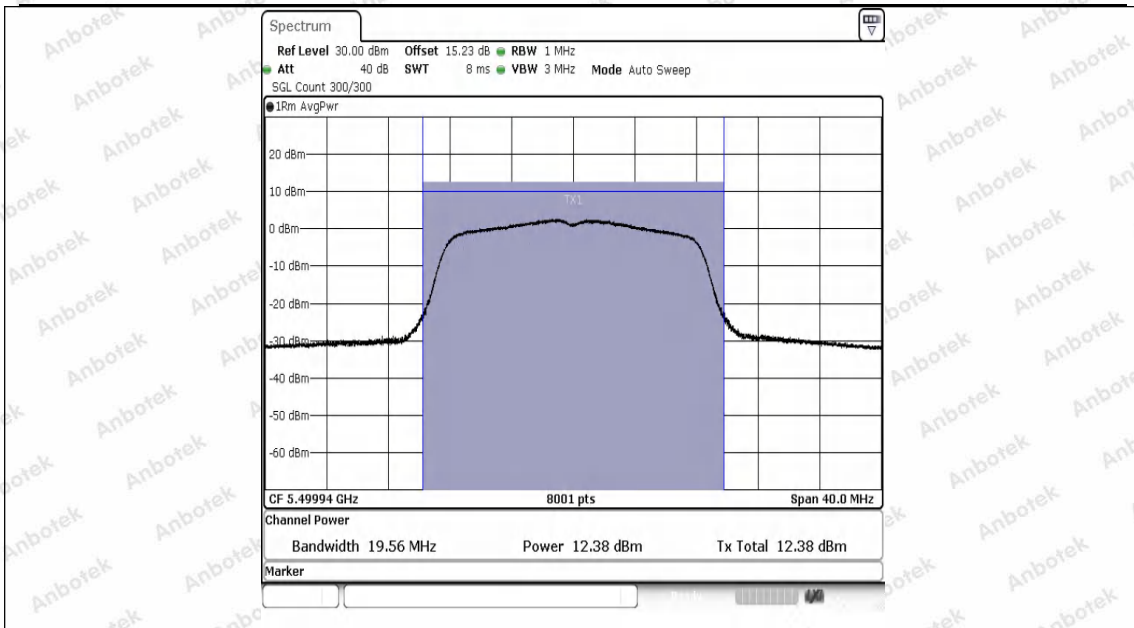

Hotline
400-003-0500
www.anbotek.com.cn

Test Graphs Channel Power

11A-Ant1-5180-PASS

11A-Ant1-5200-PASS

11A-Ant1-5240-PASS

11A-Ant1-5260-PASS

11A-Ant1-5280-PASS

11A-Ant1-5320-PASS