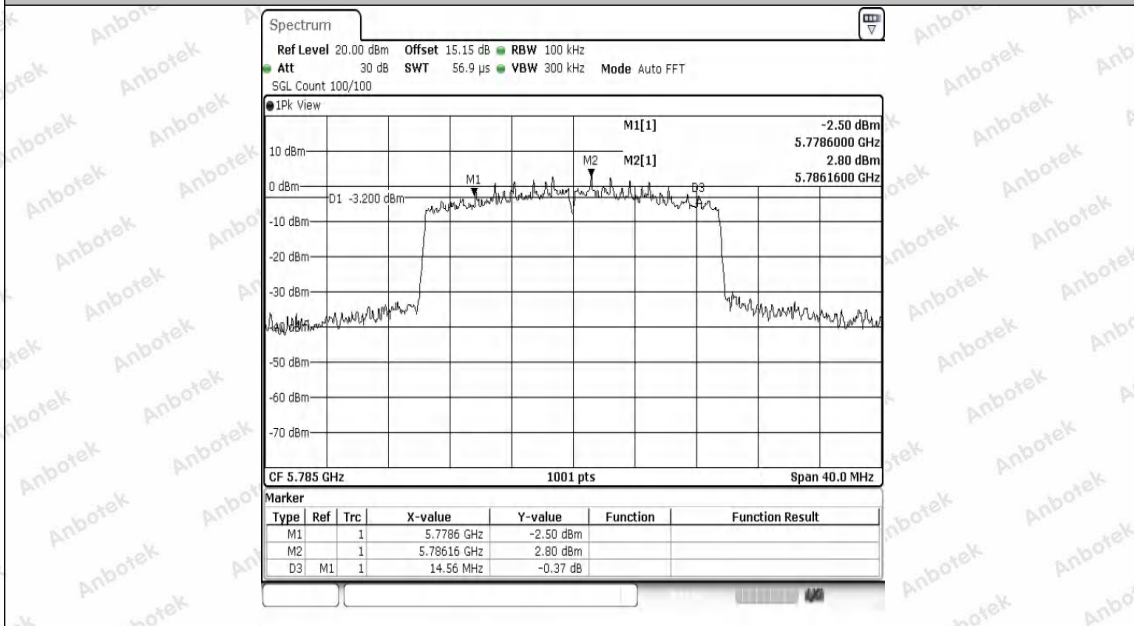

Hotline
 400-003-0500
 www.anbotek.com.cn

11AX20SISO-Ant1-5745-PASS

11AX20SISO-Ant1-5785-PASS

11AX20SISO-Ant1-5825-PASS

11AX40SISO-Ant1-5755-PASS

11AX40SISO-Ant1-5795-PASS

11AX80SISO-Ant1-5775-PASS

Shenzhen Anbotek Compliance Laboratory Limited