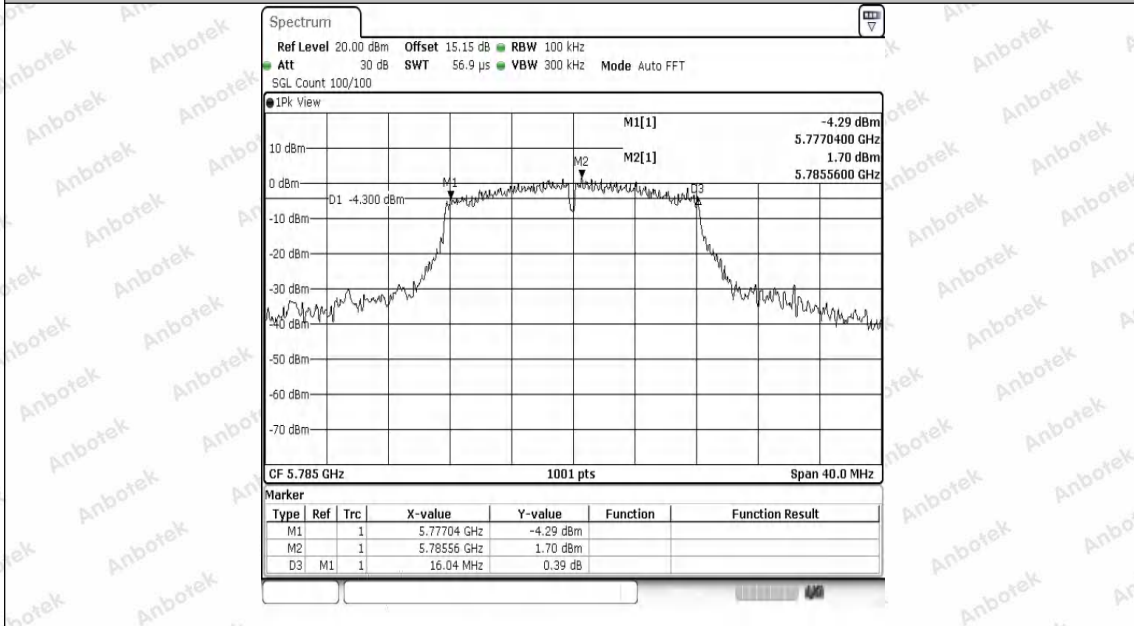

11A-Ant1-5785-PASS