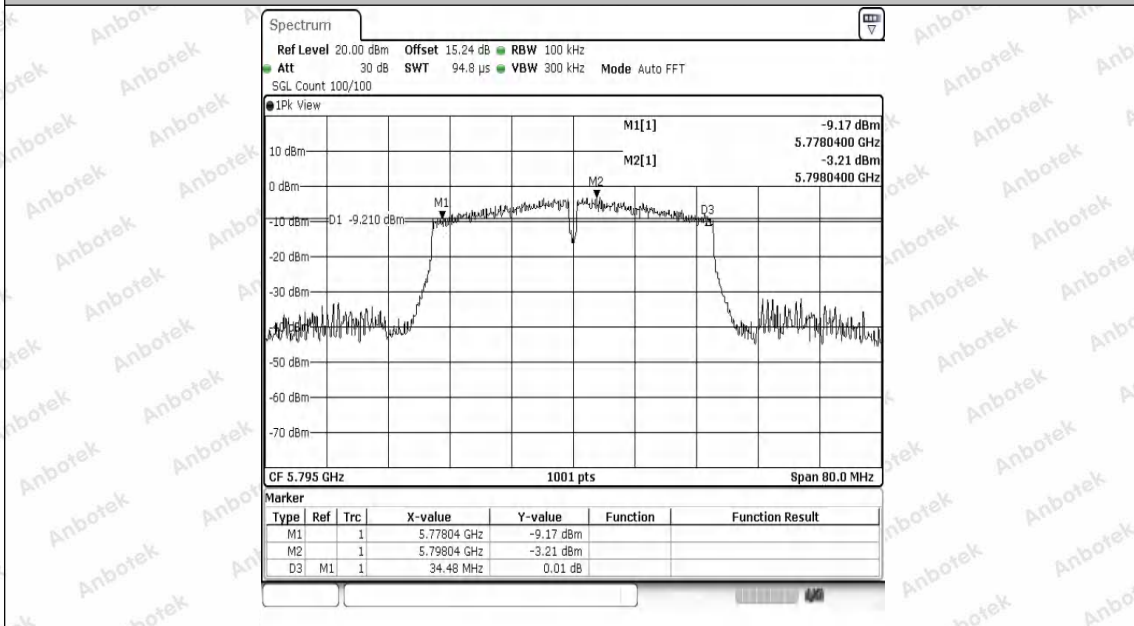

11N40SISO-Ant1-5795-PASS

Shenzhen Anbotek Compliance Laboratory Limited

Address: 1/F., Building D, Sogood Science and Technology Park, Sanwei Community, Hangcheng Street, Bao'an District, Shenzhen, Guangdong, China.
Tel: (86) 0755-26066440 Fax: (86) 0755-26014772 Email: service@anbotek.com

Hotline 400-003-0500
www.anbotek.com.cn