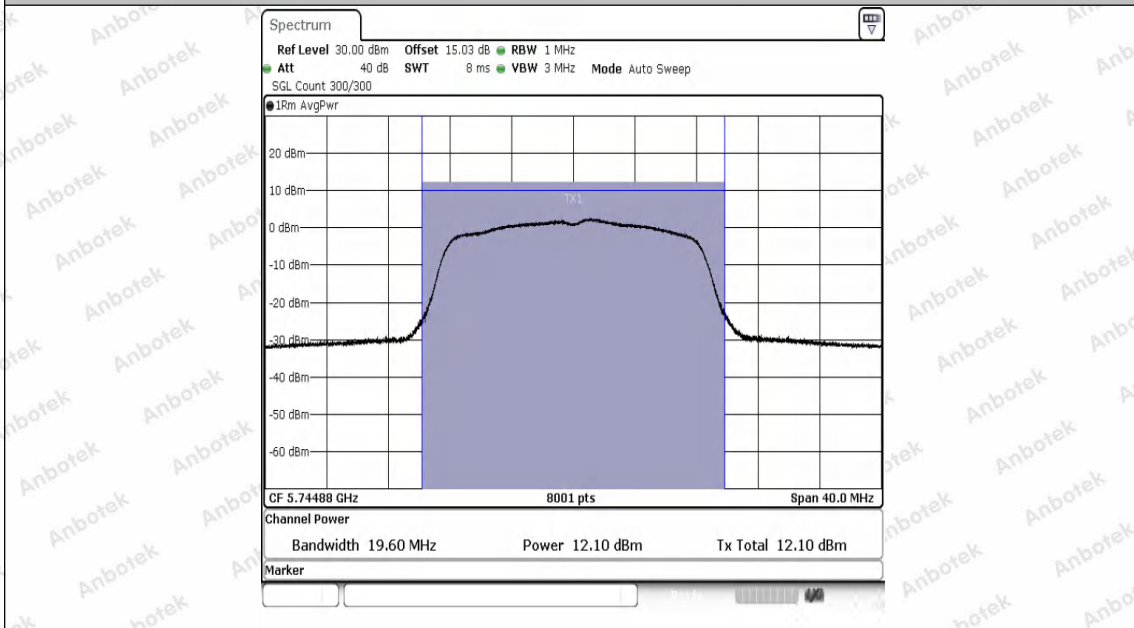

11A-Ant1-5745-PASS

Shenzhen Anbotek Compliance Laboratory Limited

Address: 1/F., Building D, Sogood Science and Technology Park, Sanwei Community, Hangcheng Street, Bao'an District, Shenzhen, Guangdong, China.
Tel: (86) 0755-26066440 Fax: (86) 0755-26014772 Email: service@anbotek.com

Hotline 400-003-0500
www.anbotek.com.cn