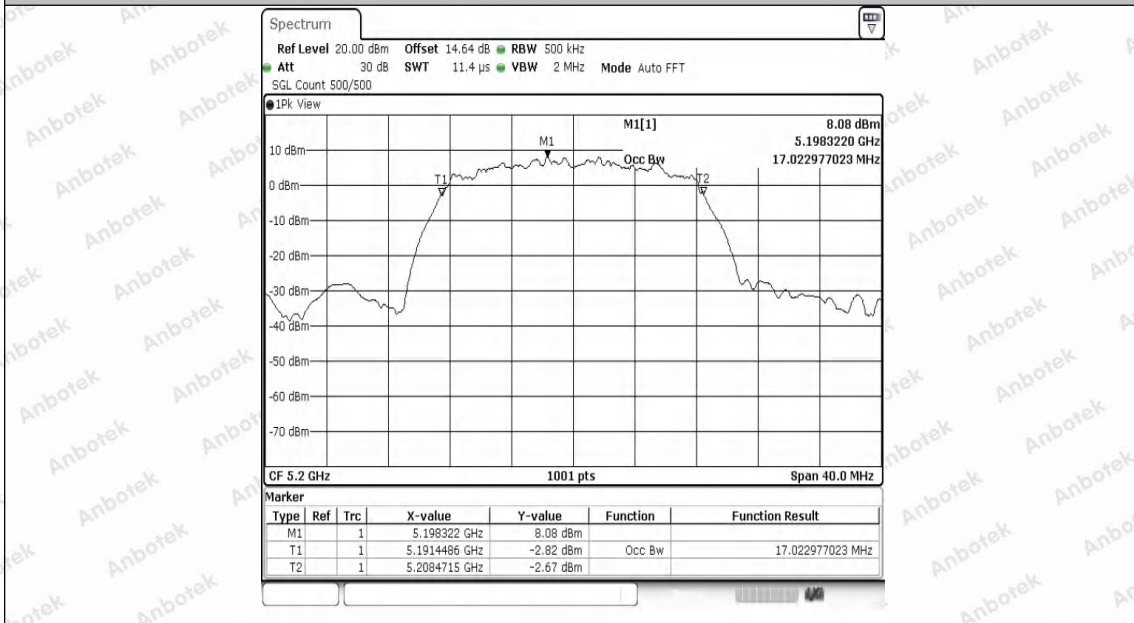

11A-Ant1-5200