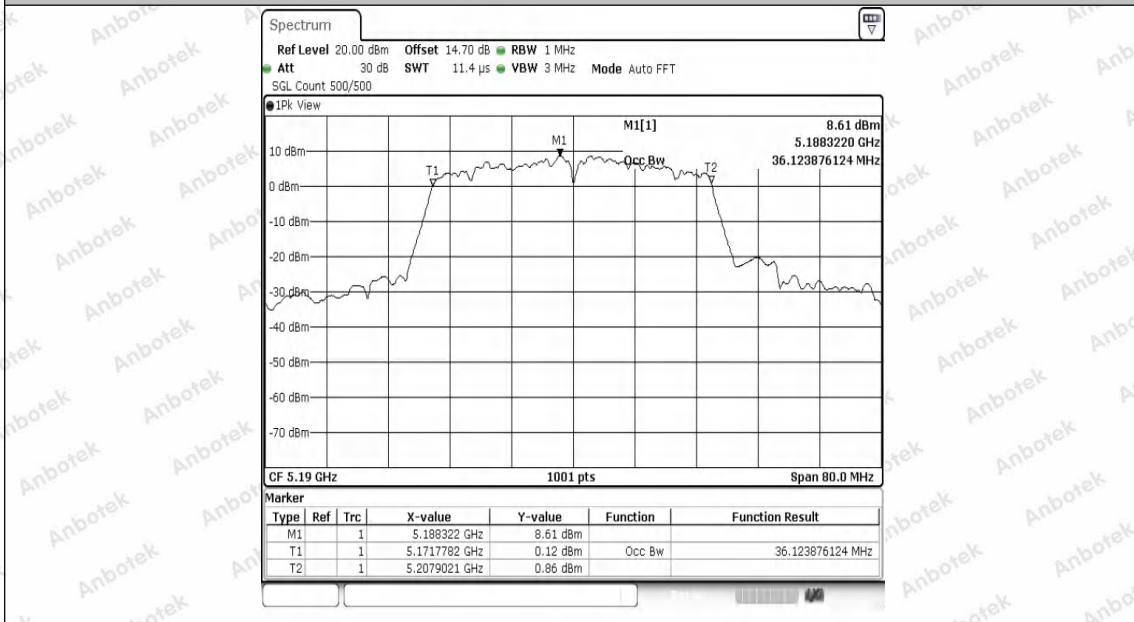

Hotline 400-003-0500  
 www.anbotek.com.cn

11AC20SISO-Ant1-5825

11AC40SISO-Ant1-5190