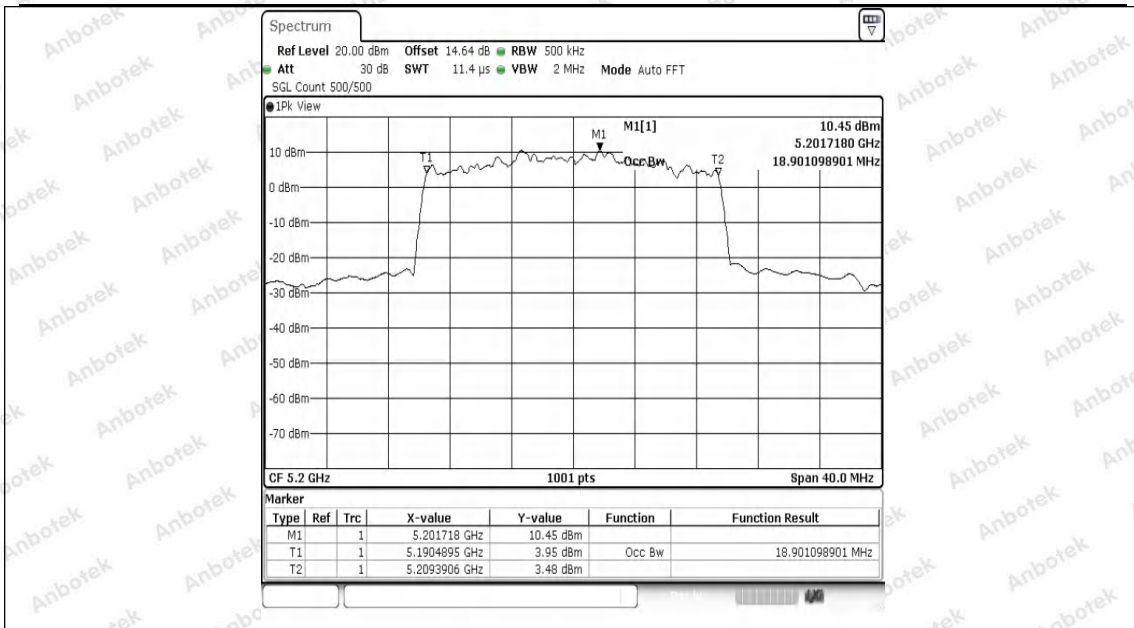

Shenzhen Anbotek Compliance Laboratory Limited

Address: 1/F., Building D, Sogood Science and Technology Park, Sanwei Community, Hangcheng Street, Bao'an District, Shenzhen, Guangdong, China.
Tel: (86) 0755-26066440 Fax: (86) 0755-26014772 Email: service@anbotek.com

Hotline 400-003-0500
www.anbotek.com.cn