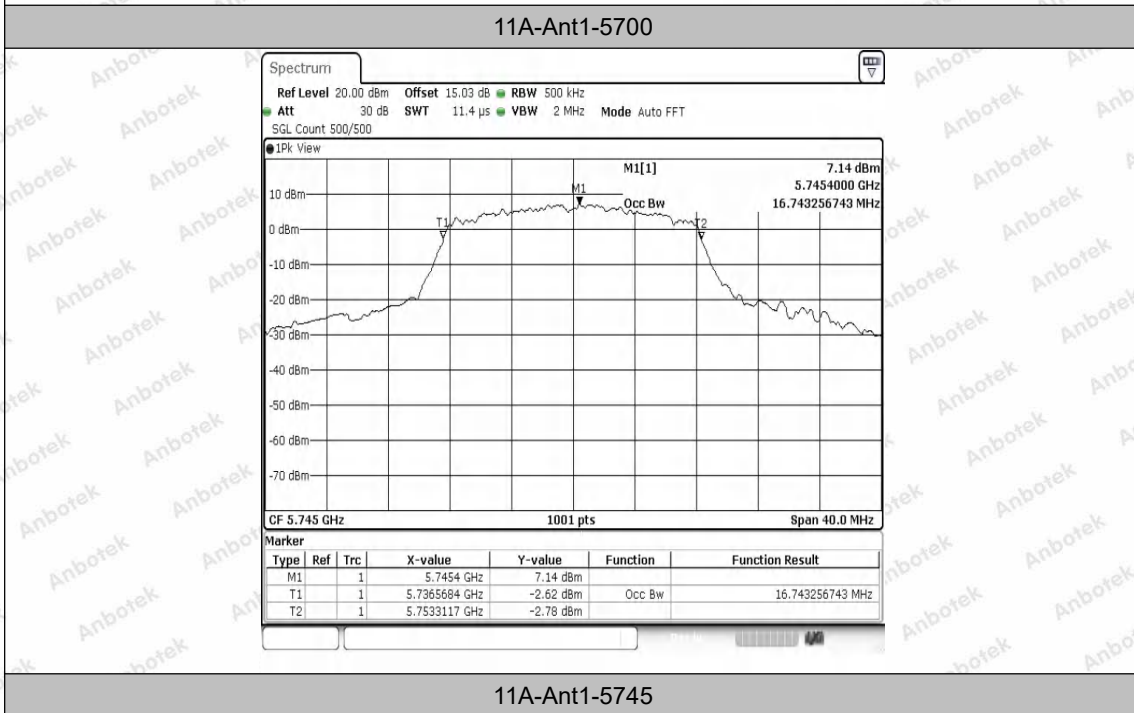

Shenzhen Anbotek Compliance Laboratory Limited

Address: 1/F., Building D, Sogood Science and Technology Park, Sanwei Community, Hangcheng Street, Bao'an District, Shenzhen, Guangdong, China.
Tel: (86) 0755-26066440 Fax: (86) 0755-26014772 Email: service@anbotek.com

Hotline 400-003-0500
www.anbotek.com.cn