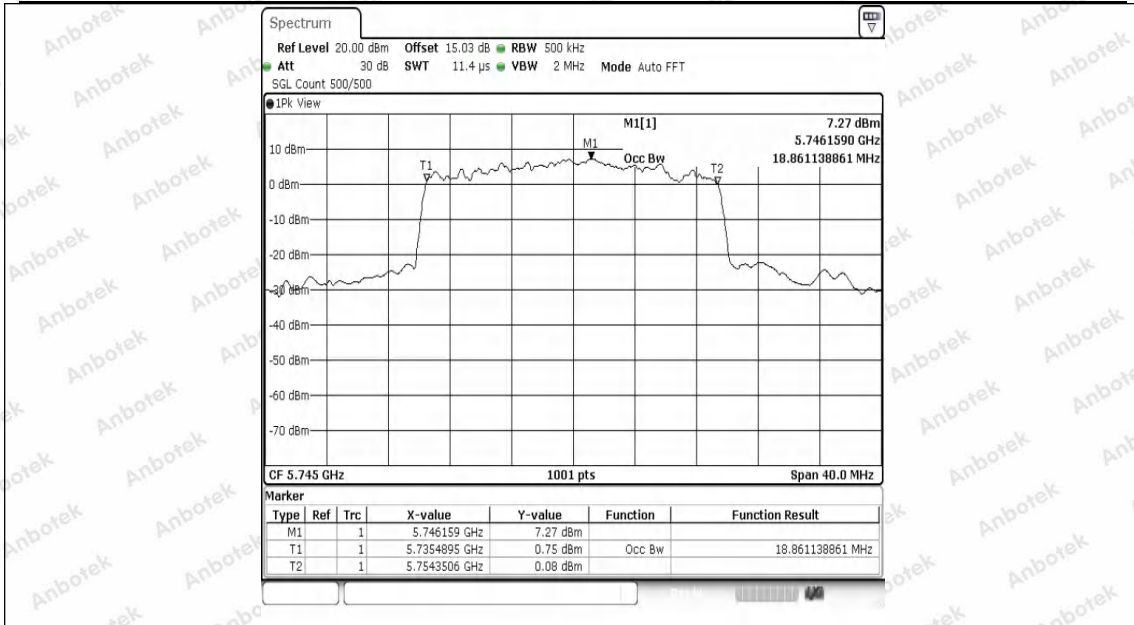

Shenzhen Anbotek Compliance Laboratory Limited

Address: 1/F., Building D, Sogood Science and Technology Park, Sanwei Community, Hangcheng Street, Bao'an District, Shenzhen, Guangdong, China.
Tel: (86) 0755-26066440 Fax: (86) 0755-26014772 Email: service@anbotek.com

Hotline 400-003-0500
www.anbotek.com.cn