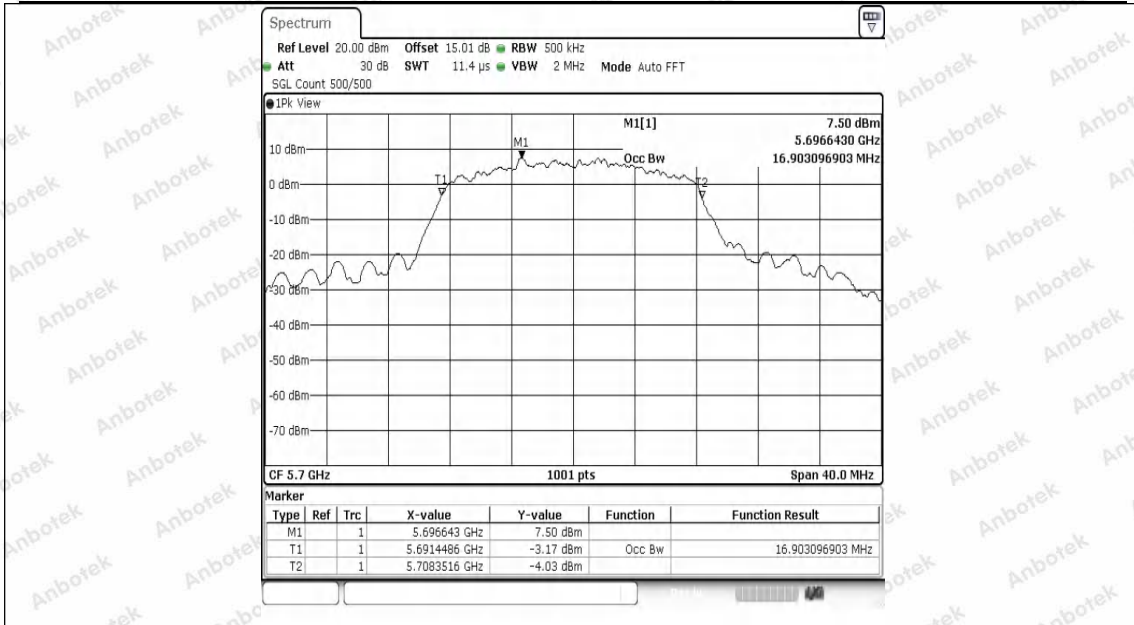

Shenzhen Anbotek Compliance Laboratory Limited

Address: 1/F., Building D, Sogood Science and Technology Park, Sanwei Community, Hangcheng Street, Bao'an District, Shenzhen, Guangdong, China.
Tel: (86) 0755-26066440 Fax: (86) 0755-26014772 Email: service@anbotek.com

Hotline 400-003-0500
www.anbotek.com.cn