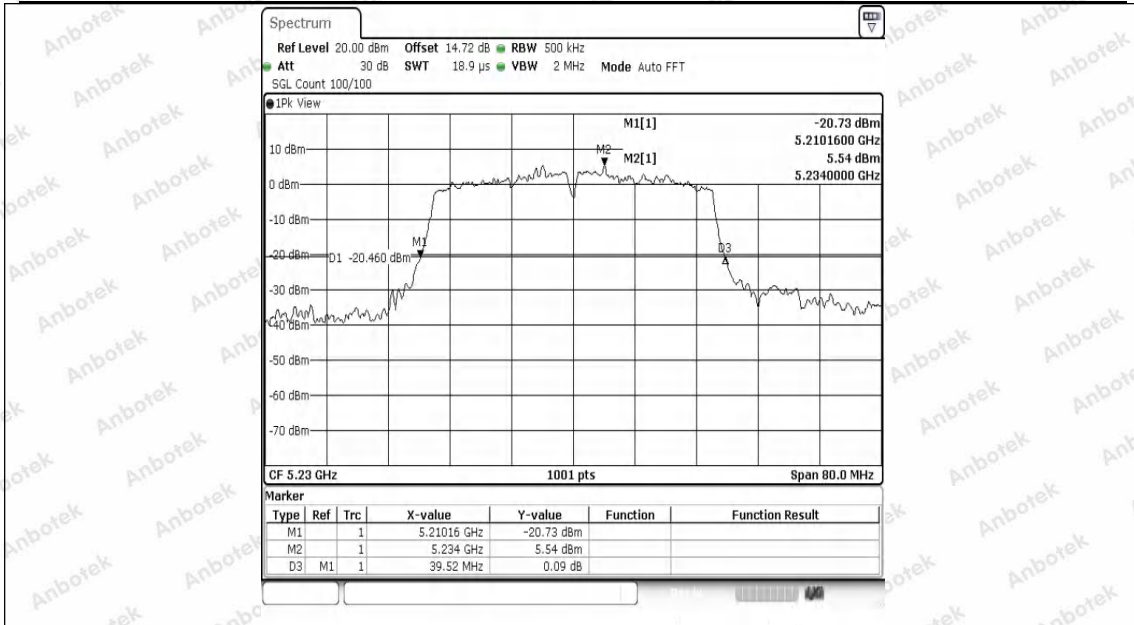

11AC40SISO-Ant1-5230