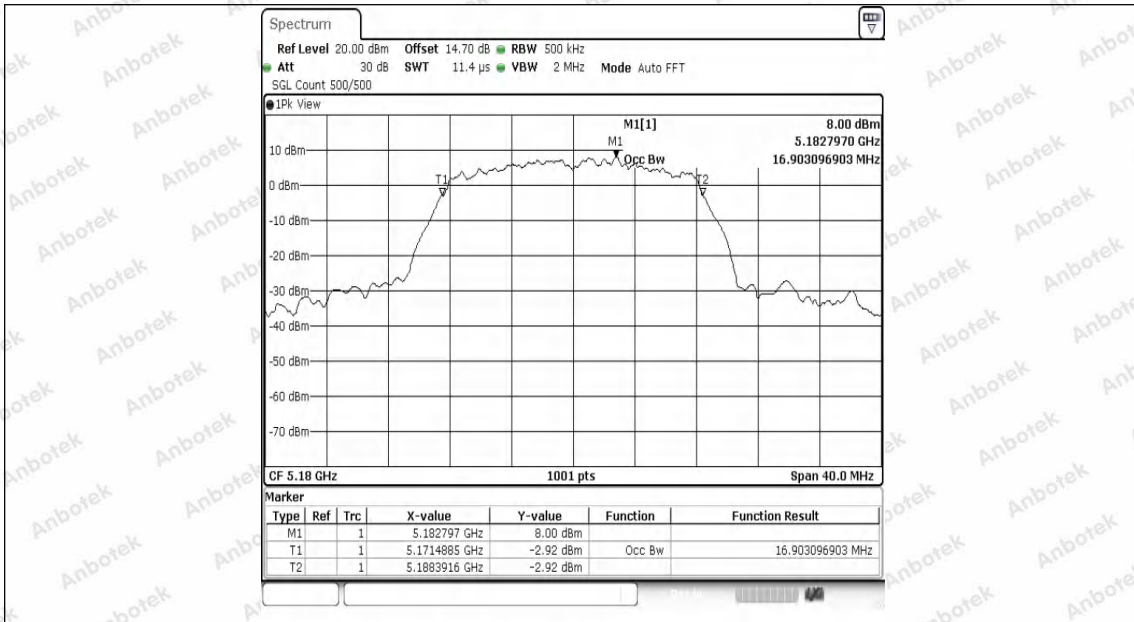

Test Graphs

11A-Ant1-5180