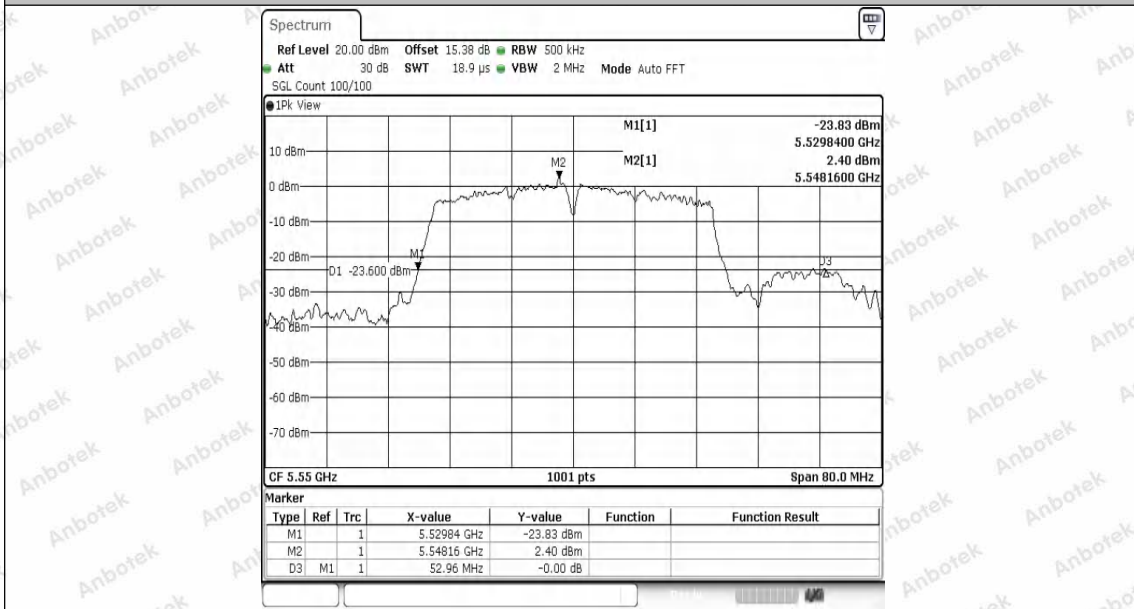

11N40SISO-Ant1-5550

Shenzhen Anbotek Compliance Laboratory Limited

Address: 1/F., Building D, Sogood Science and Technology Park, Sanwei Community, Hangcheng Street, Bao'an District, Shenzhen, Guangdong, China.
Tel: (86) 0755-26066440 Fax: (86) 0755-26014772 Email: service@anbotek.com

Hotline 400-003-0500
www.anbotek.com.cn