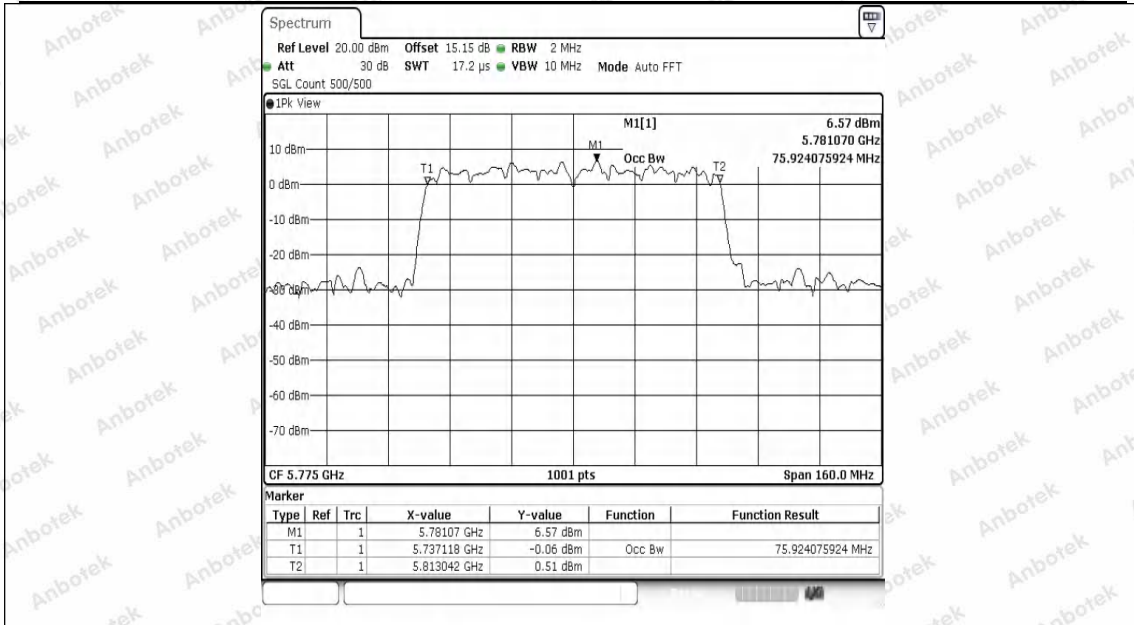

Shenzhen Anbotek Compliance Laboratory Limited

Address: 1/F., Building D, Sogood Science and Technology Park, Sanwei Community, Hangcheng Street, Bao'an District, Shenzhen, Guangdong, China.
Tel: (86) 0755-26066440 Fax: (86) 0755-26014772 Email: service@anbotek.com

Hotline 400-003-0500
www.anbotek.com.cn