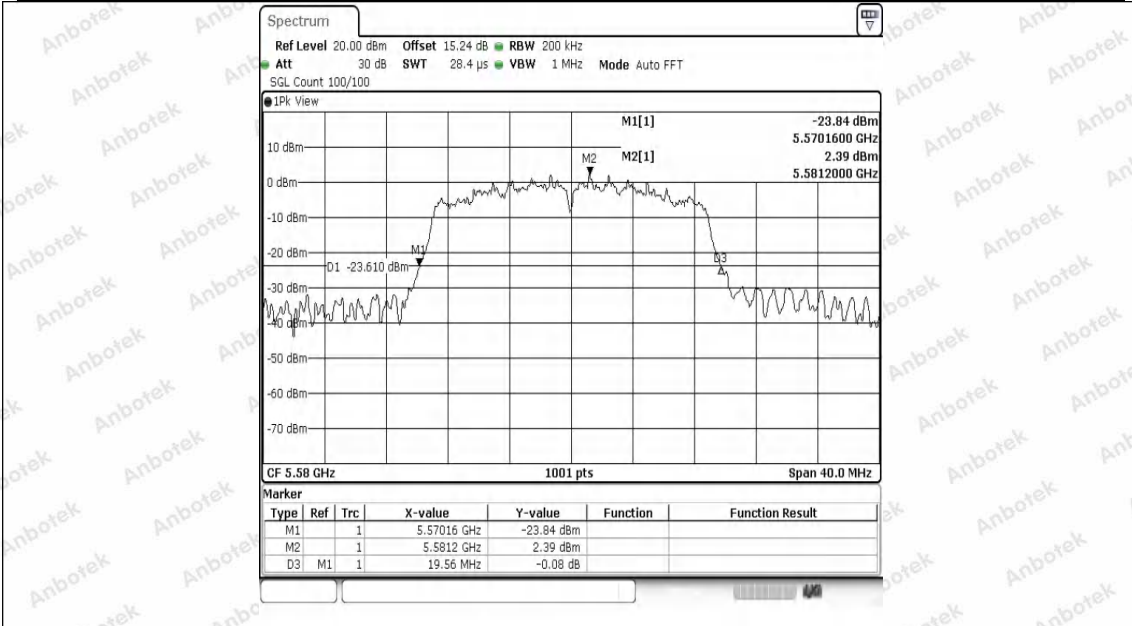

11AC20SISO-Ant1-5580