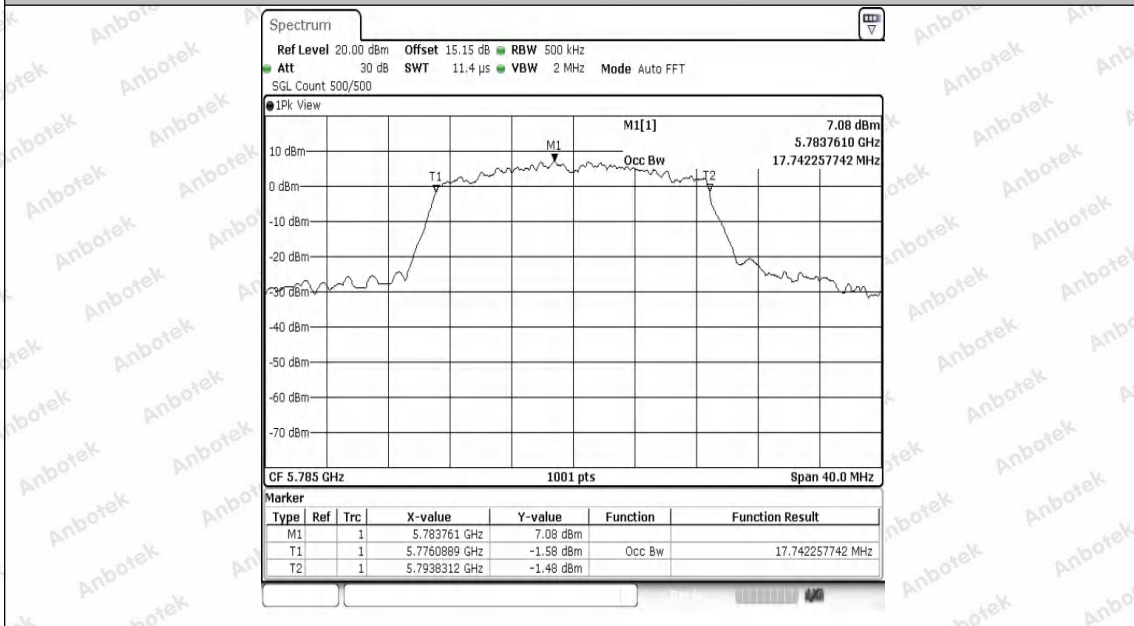

Hotline 400-003-0500  
 www.anbotek.com.cn

11AC20SISO-Ant1-5320

11AC20SISO-Ant1-5500

11AC20SISO-Ant1-5580

11AC20SISO-Ant1-5700

11AC20SISO-Ant1-5745

11AC20SISO-Ant1-5785