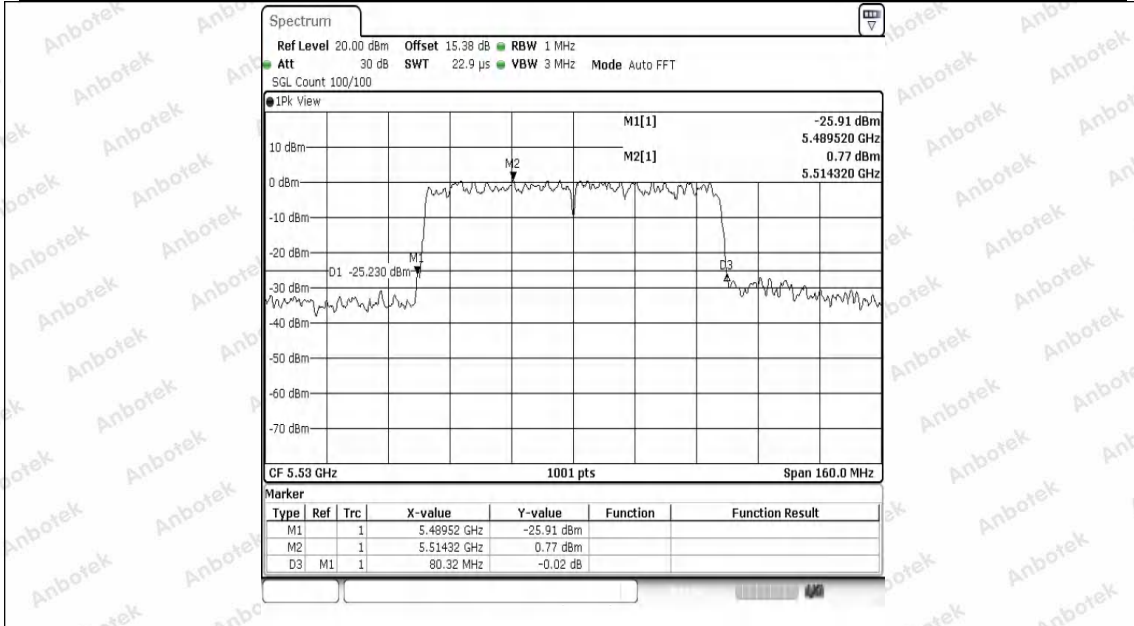

11AC80SISO-Ant1-5530