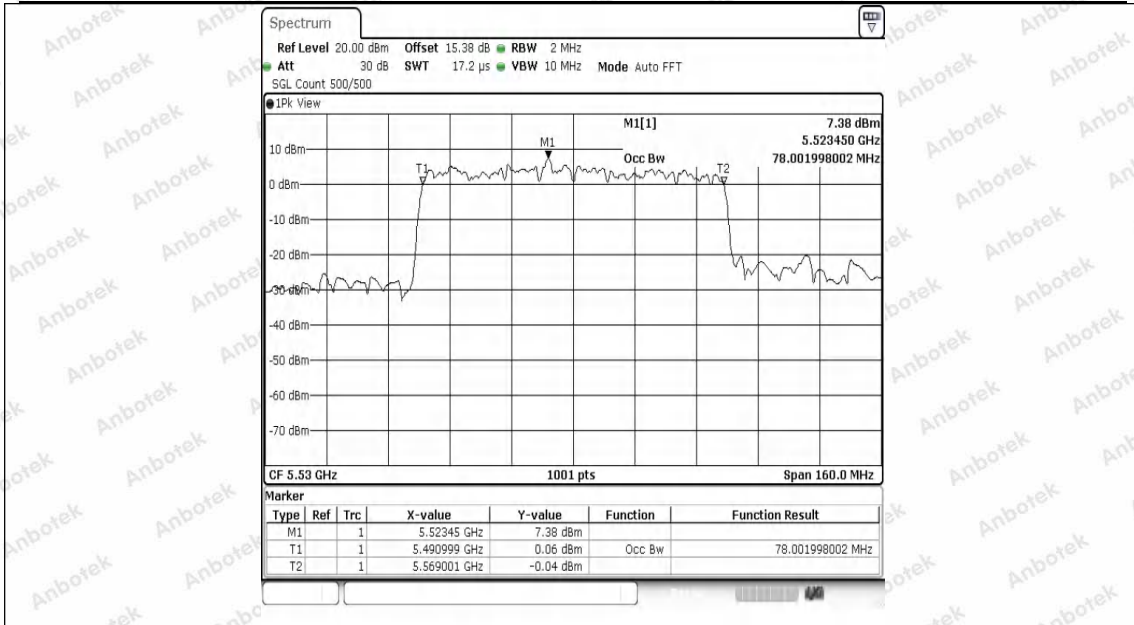

Shenzhen Anbotek Compliance Laboratory Limited

Address: 1/F., Building D, Sogood Science and Technology Park, Sanwei Community, Hangcheng Street, Bao'an District, Shenzhen, Guangdong, China.
Tel: (86) 0755-26066440 Fax: (86) 0755-26014772 Email: service@anbotek.com

Hotline
400-003-0500
www.anbotek.com.cn