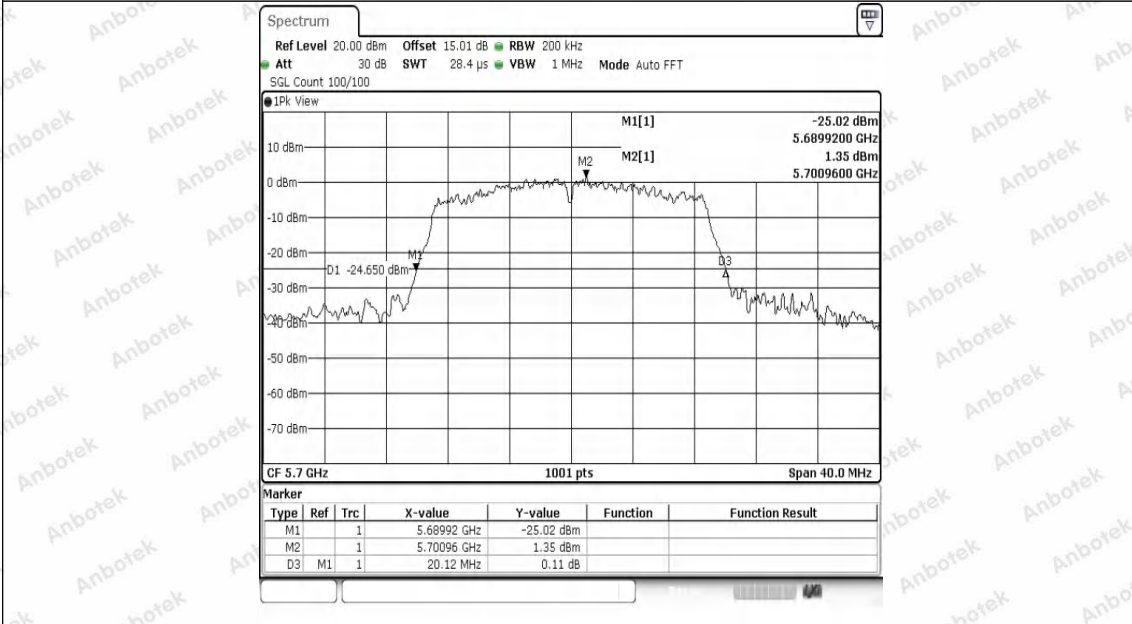

11AC20SISO-Ant1-5700

Shenzhen Anbotek Compliance Laboratory Limited

Address: 1/F., Building D, Sogood Science and Technology Park, Sanwei Community, Hangcheng Street, Bao'an District, Shenzhen, Guangdong, China.
Tel: (86) 0755-26066440 Fax: (86) 0755-26014772 Email: service@anbotek.com

Hotline 400-003-0500
www.anbotek.com.cn