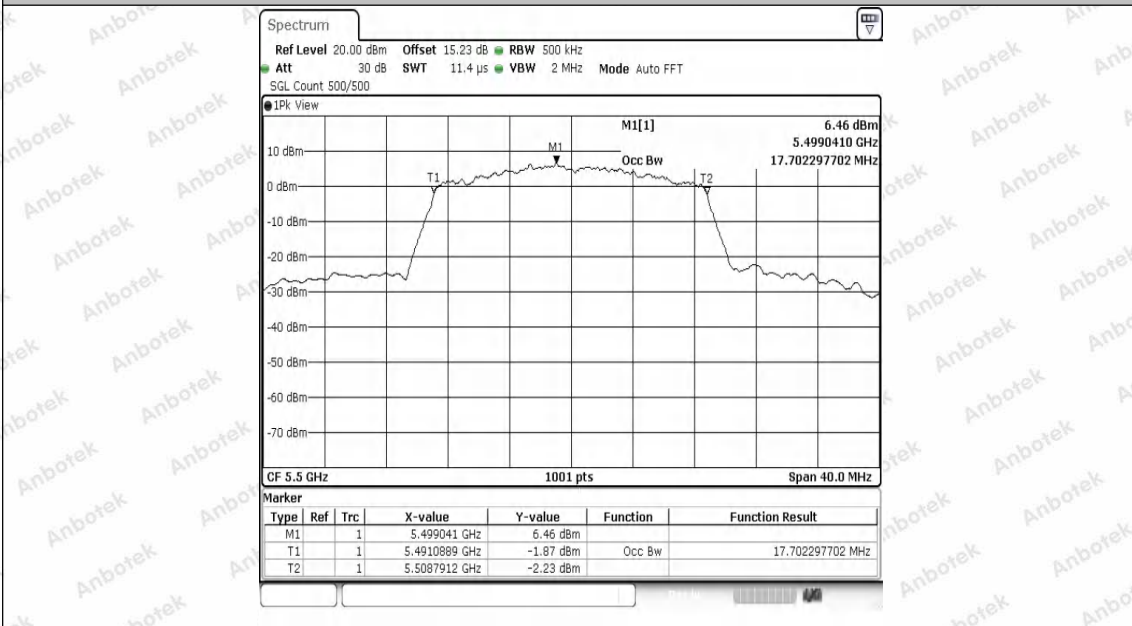

Hotline 400-003-0500  
 www.anbotek.com.cn

11AC20SISO-Ant1-5320

11AC20SISO-Ant1-5500

11AC20SISO-Ant1-5580

11AC20SISO-Ant1-5700

11AC20SISO-Ant1-5745

11AC20SISO-Ant1-5785