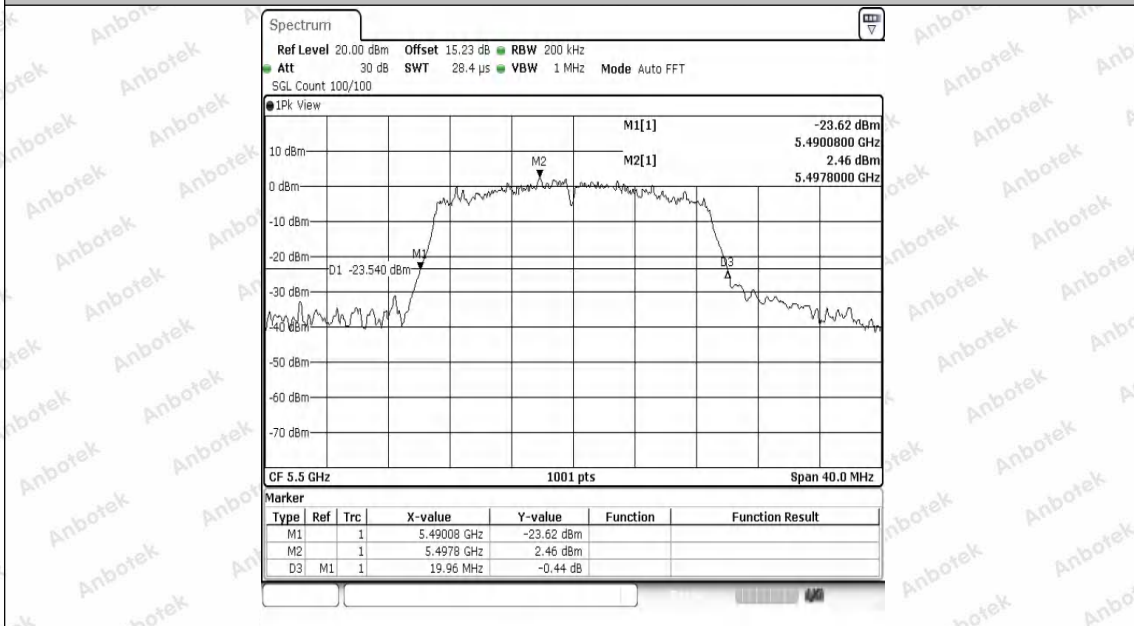

11AC20SISO-Ant1-5500

Shenzhen Anbotek Compliance Laboratory Limited

Address: 1/F., Building D, Sogood Science and Technology Park, Sanwei Community, Hangcheng Street, Bao'an District, Shenzhen, Guangdong, China.
Tel: (86) 0755-26066440 Fax: (86) 0755-26014772 Email: service@anbotek.com

Hotline 400-003-0500
www.anbotek.com.cn