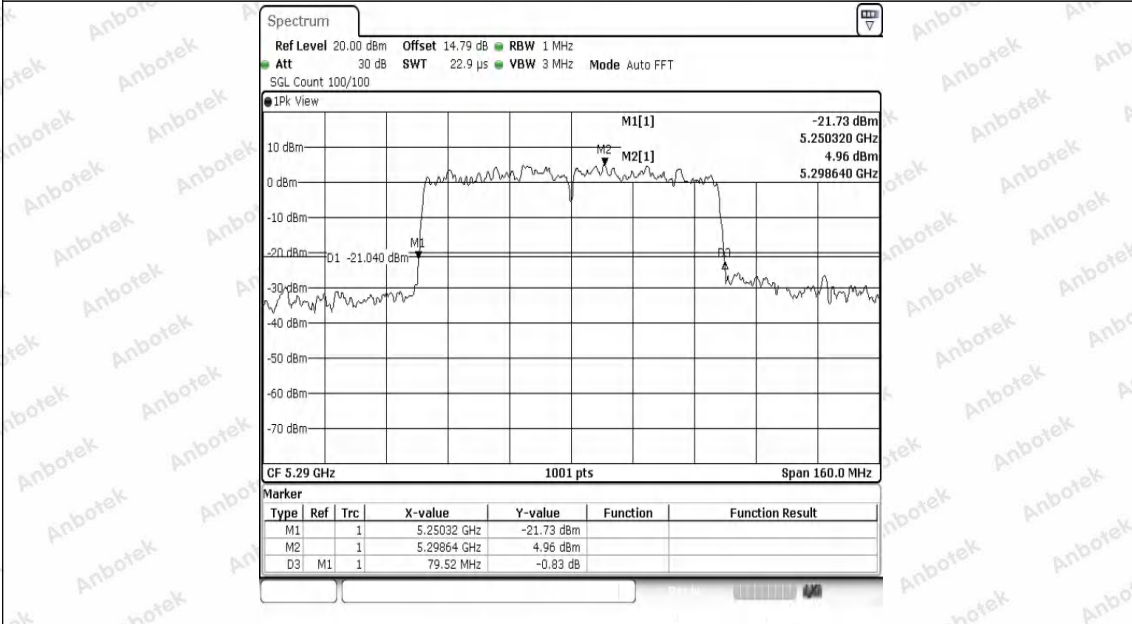

11AC80SISO-Ant1-5290

Shenzhen Anbotek Compliance Laboratory Limited

Address: 1/F., Building D, Sogood Science and Technology Park, Sanwei Community, Hangcheng Street, Bao'an District, Shenzhen, Guangdong, China.
Tel: (86) 0755-26066440 Fax: (86) 0755-26014772 Email: service@anbotek.com

Hotline 400-003-0500
www.anbotek.com.cn