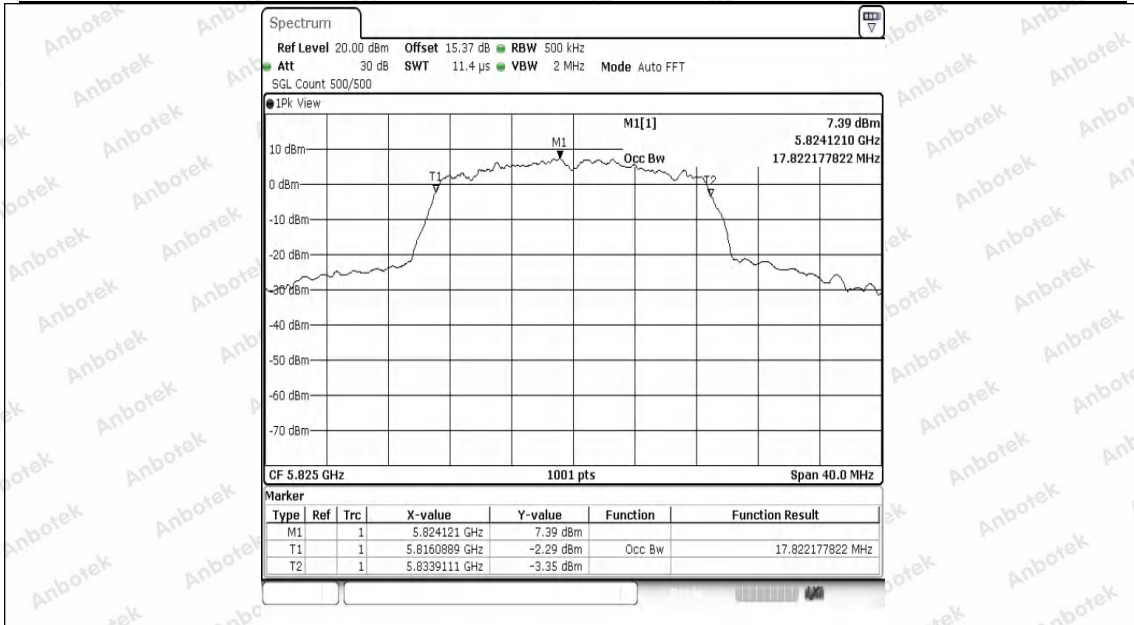

11AC20SISO-Ant1-5825