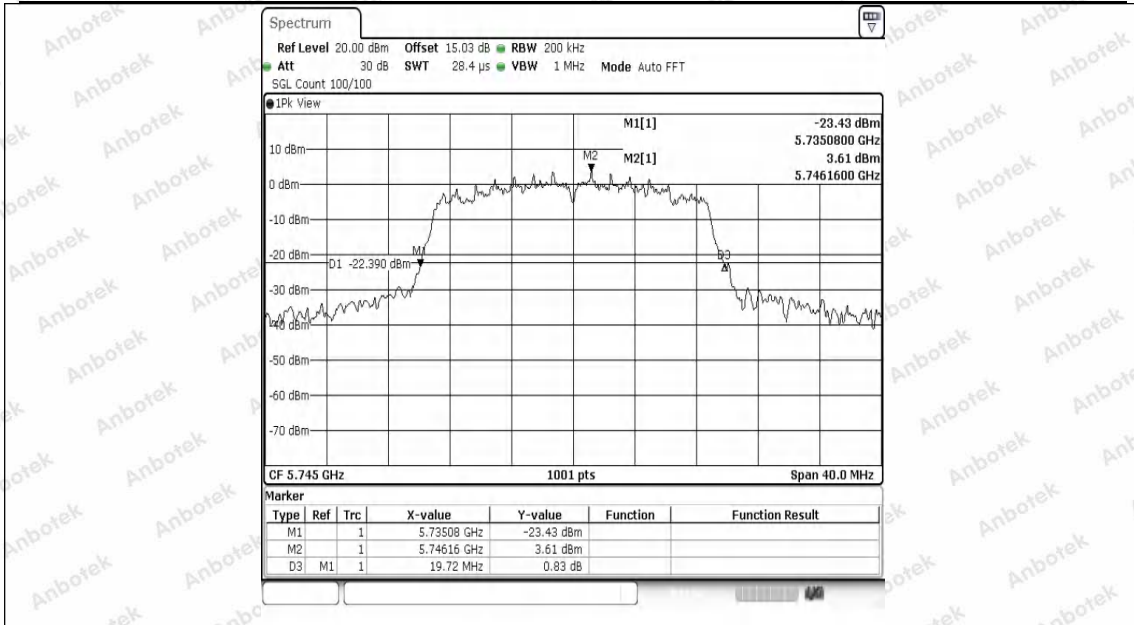

Hotline 400-003-0500  
 www.anbotek.com.cn

11AC20SISO-Ant1-5745

11AC20SISO-Ant1-5785