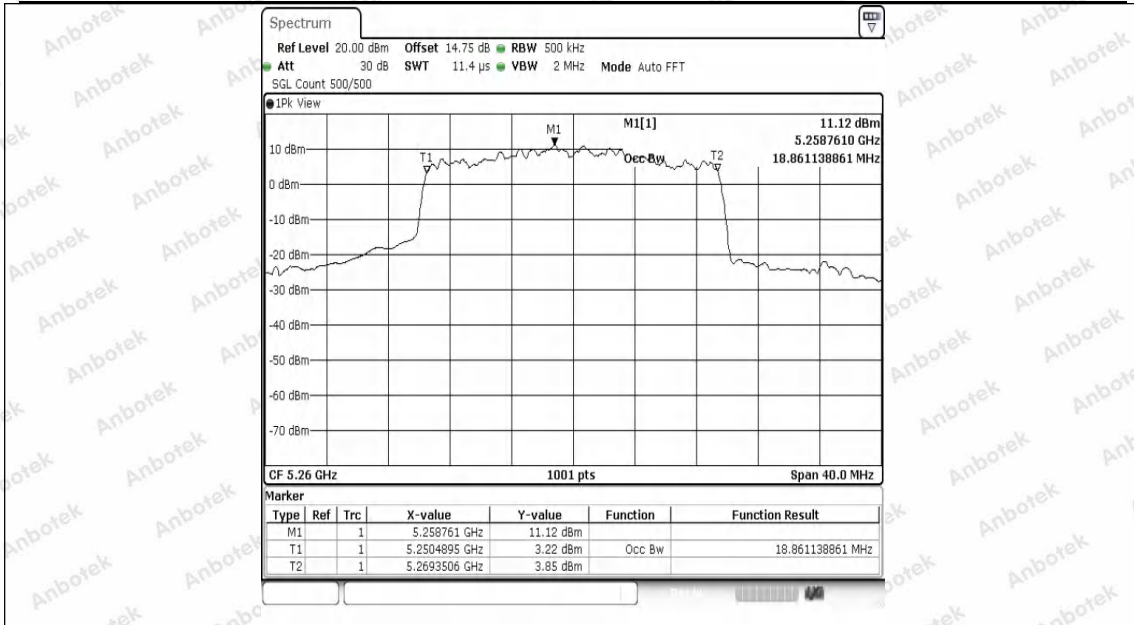

Shenzhen Anbotek Compliance Laboratory Limited

Address: 1/F., Building D, Sogood Science and Technology Park, Sanwei Community, Hangcheng Street, Bao'an District, Shenzhen, Guangdong, China.
Tel: (86) 0755-26066440 Fax: (86) 0755-26014772 Email: service@anbotek.com

Hotline 400-003-0500
www.anbotek.com.cn