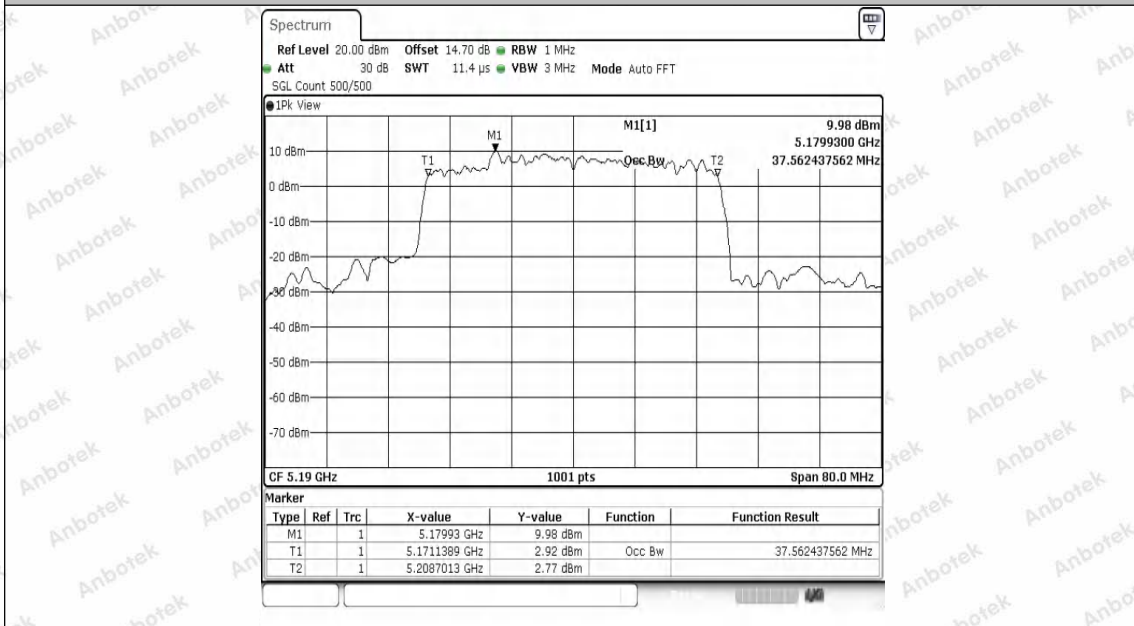

11AX40SISO-Ant1-5190

Shenzhen Anbotek Compliance Laboratory Limited

Address: 1/F., Building D, Sogood Science and Technology Park, Sanwei Community, Hangcheng Street, Bao'an District, Shenzhen, Guangdong, China.
Tel: (86) 0755-26066440 Fax: (86) 0755-26014772 Email: service@anbotek.com

Hotline 400-003-0500
www.anbotek.com.cn