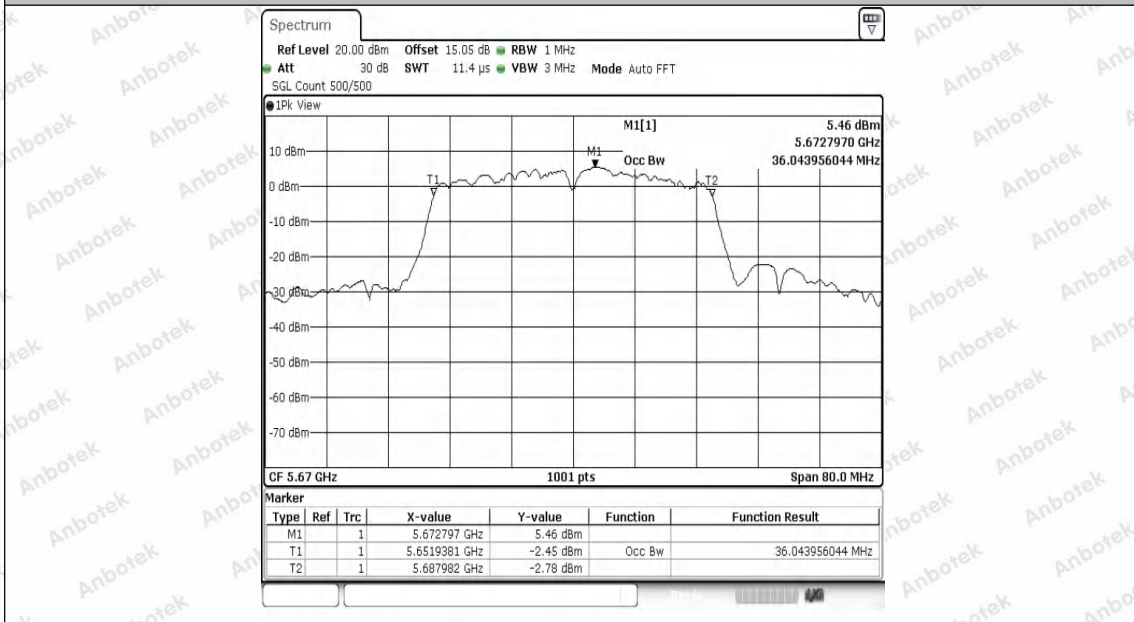

11AC40SISO-Ant1-5670

Shenzhen Anbotek Compliance Laboratory Limited

Address: 1/F., Building D, Sogood Science and Technology Park, Sanwei Community, Hangcheng Street, Bao'an District, Shenzhen, Guangdong, China.
Tel: (86) 0755-26066440 Fax: (86) 0755-26014772 Email: service@anbotek.com

Hotline 400-003-0500
www.anbotek.com.cn