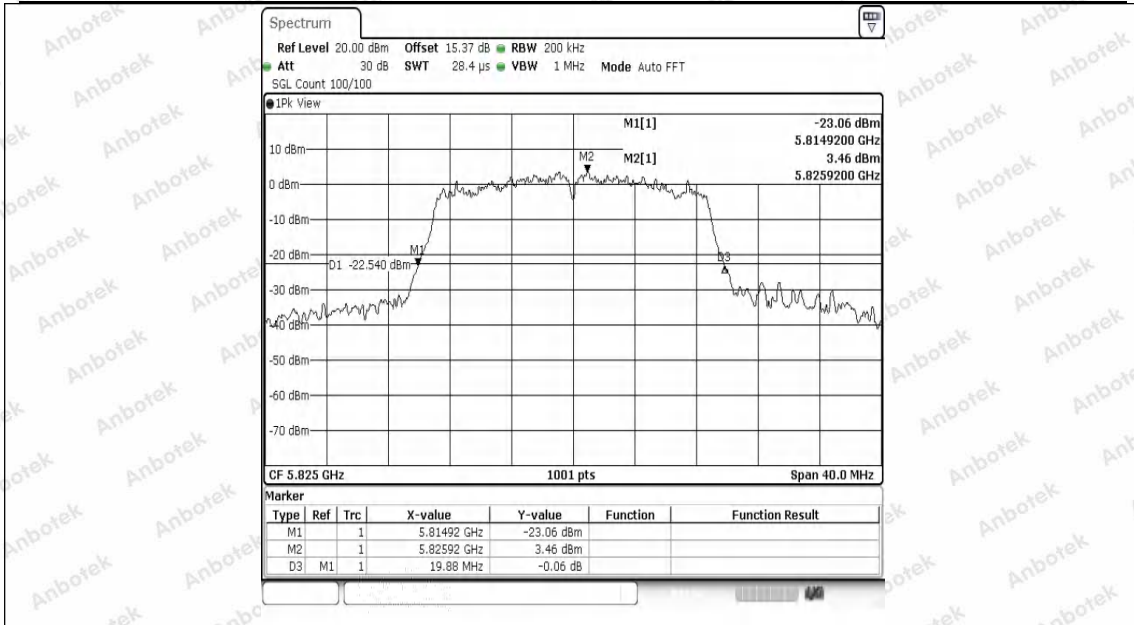

Hotline 400-003-0500  
 www.anbotek.com.cn

11AC20SISO-Ant1-5745

11AC20SISO-Ant1-5785