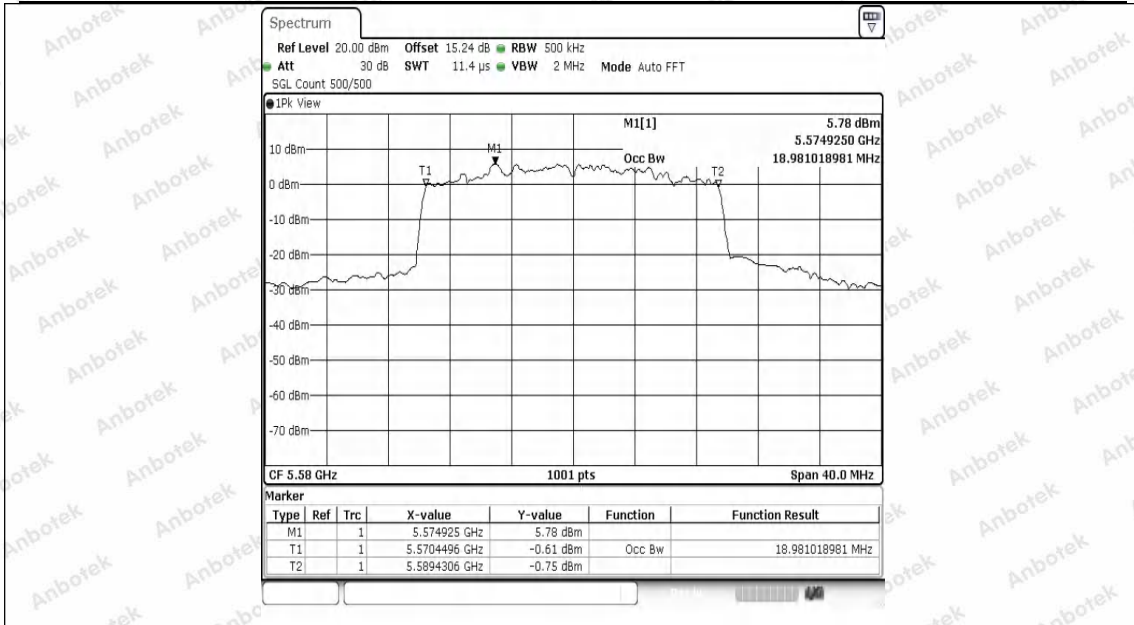

Shenzhen Anbotek Compliance Laboratory Limited

Address: 1/F., Building D, Sogood Science and Technology Park, Sanwei Community, Hangcheng Street, Bao'an District, Shenzhen, Guangdong, China.
Tel: (86) 0755-26066440 Fax: (86) 0755-26014772 Email: service@anbotek.com

Hotline
400-003-0500
www.anbotek.com.cn