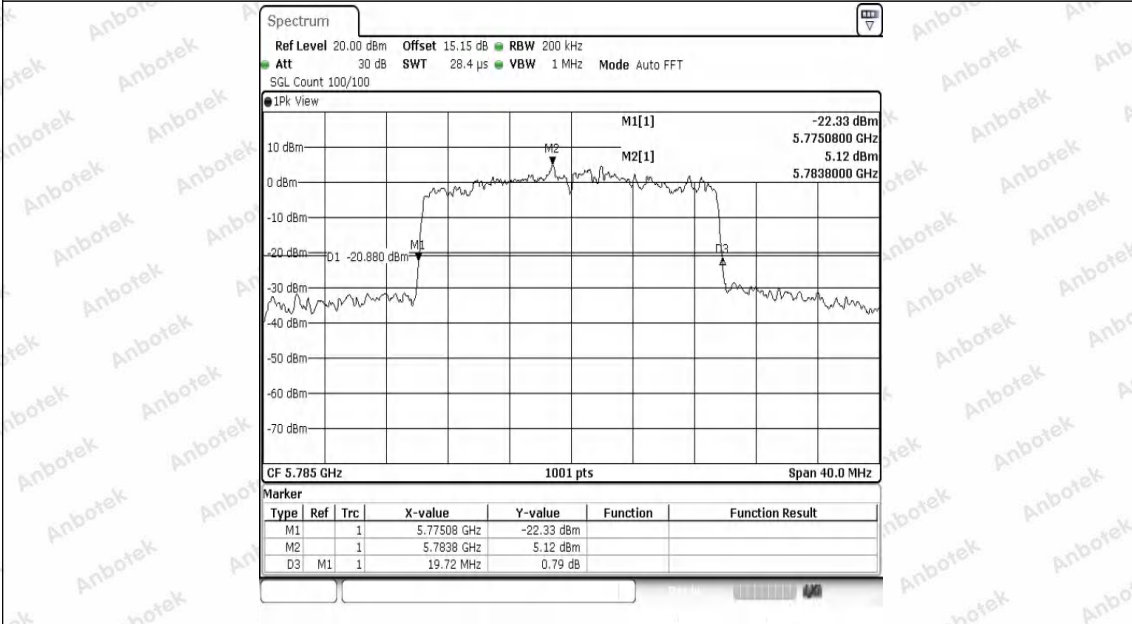

11AX20SISO-Ant1-5785

Shenzhen Anbotek Compliance Laboratory Limited

Address: 1/F., Building D, Sogood Science and Technology Park, Sanwei Community, Hangcheng Street, Bao'an District, Shenzhen, Guangdong, China.
Tel: (86) 0755-26066440 Fax: (86) 0755-26014772 Email: service@anbotek.com

Hotline 400-003-0500
www.anbotek.com.cn