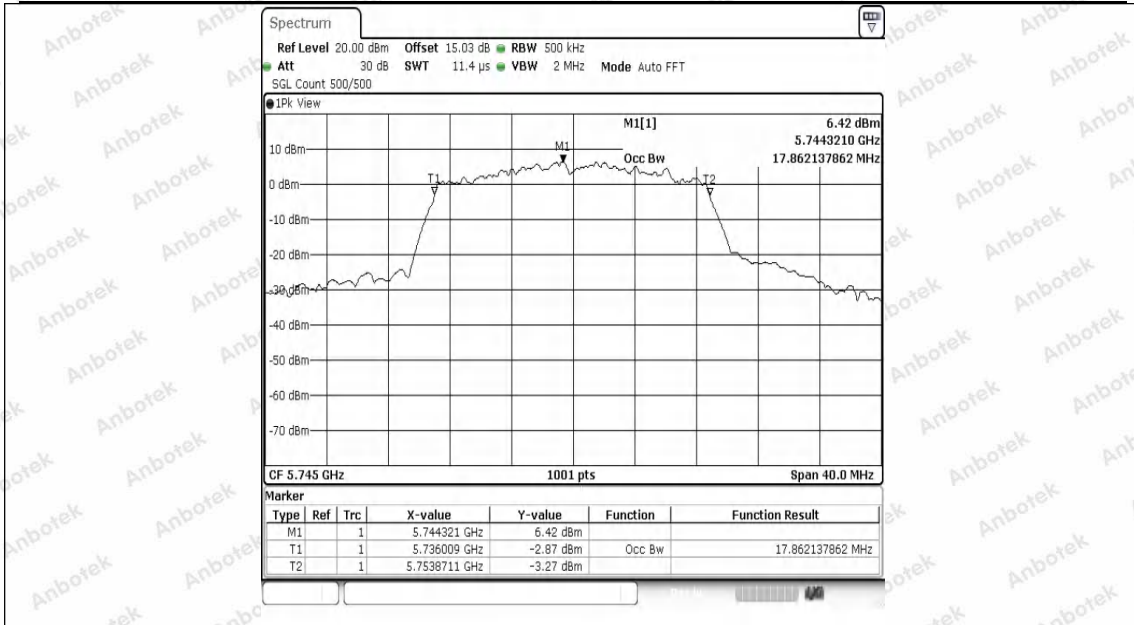

Hotline 400-003-0500  
 www.anbotek.com.cn

11AC20SISO-Ant1-5320

11AC20SISO-Ant1-5500

11AC20SISO-Ant1-5580

11AC20SISO-Ant1-5700

11AC20SISO-Ant1-5745

11AC20SISO-Ant1-5785