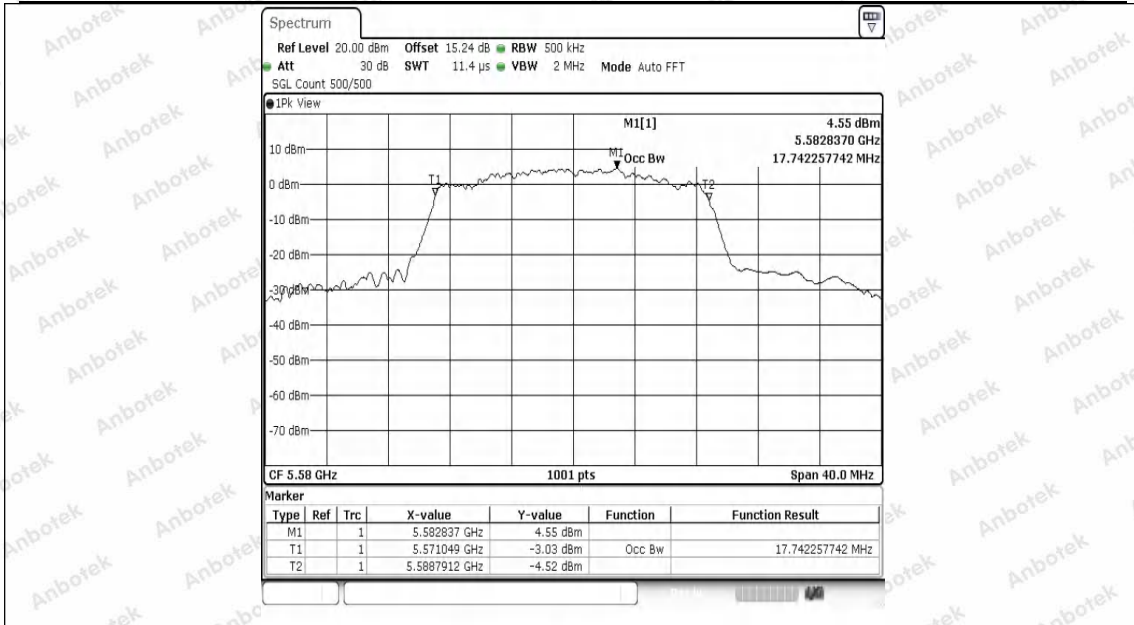

Hotline 400-003-0500  
 www.anbotek.com.cn

11AC20SISO-Ant1-5320

11AC20SISO-Ant1-5500

11AC20SISO-Ant1-5580

11AC20SISO-Ant1-5700

11AC20SISO-Ant1-5745

11AC20SISO-Ant1-5785