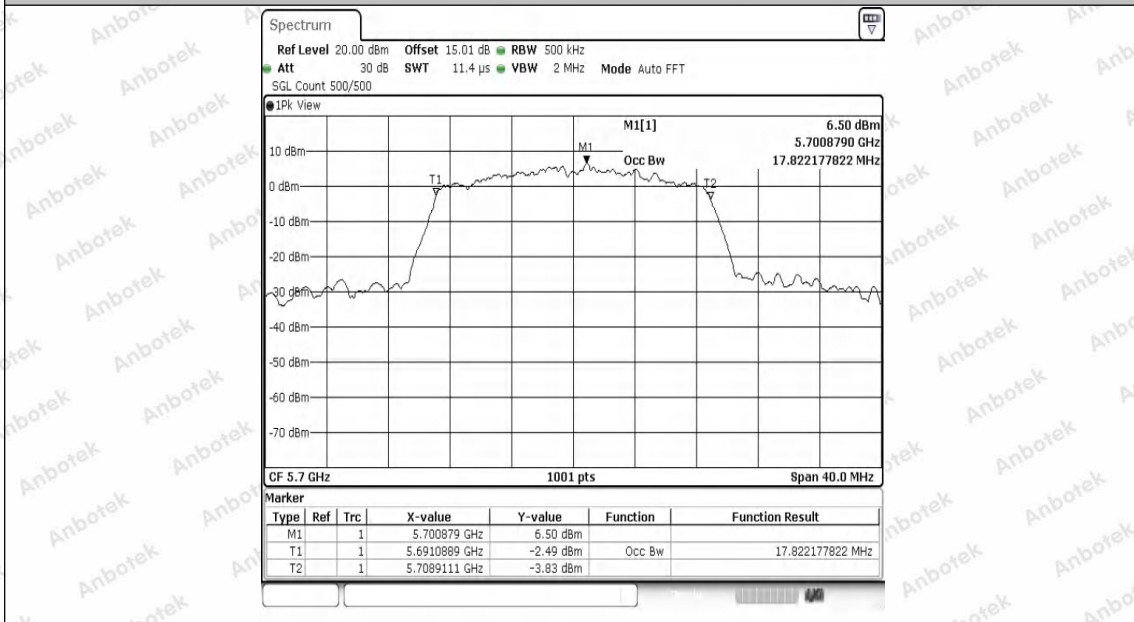

Hotline 400-003-0500  
 www.anbotek.com.cn

11AC20SISO-Ant1-5320

11AC20SISO-Ant1-5500

11AC20SISO-Ant1-5580

11AC20SISO-Ant1-5700

11AC20SISO-Ant1-5745

11AC20SISO-Ant1-5785