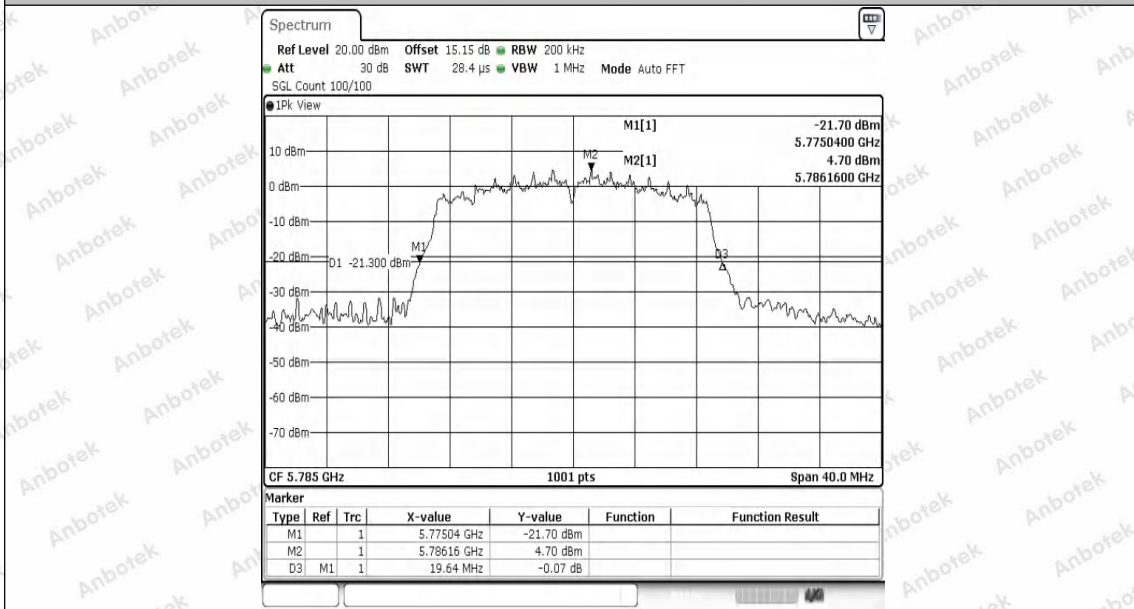

Hotline 400-003-0500  
 www.anbotek.com.cn

11AC20SISO-Ant1-5745

11AC20SISO-Ant1-5785