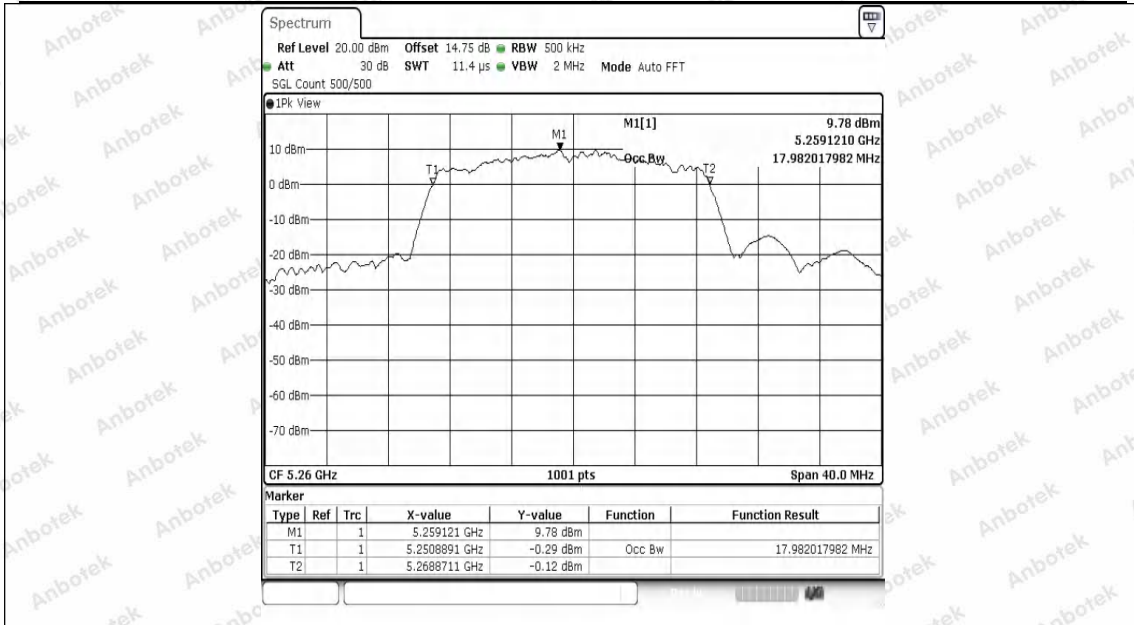

Shenzhen Anbotek Compliance Laboratory Limited

Address: 1/F., Building D, Sogood Science and Technology Park, Sanwei Community, Hangcheng Street, Bao'an District, Shenzhen, Guangdong, China.
Tel: (86) 0755-26066440 Fax: (86) 0755-26014772 Email: service@anbotek.com

Hotline 400-003-0500
www.anbotek.com.cn