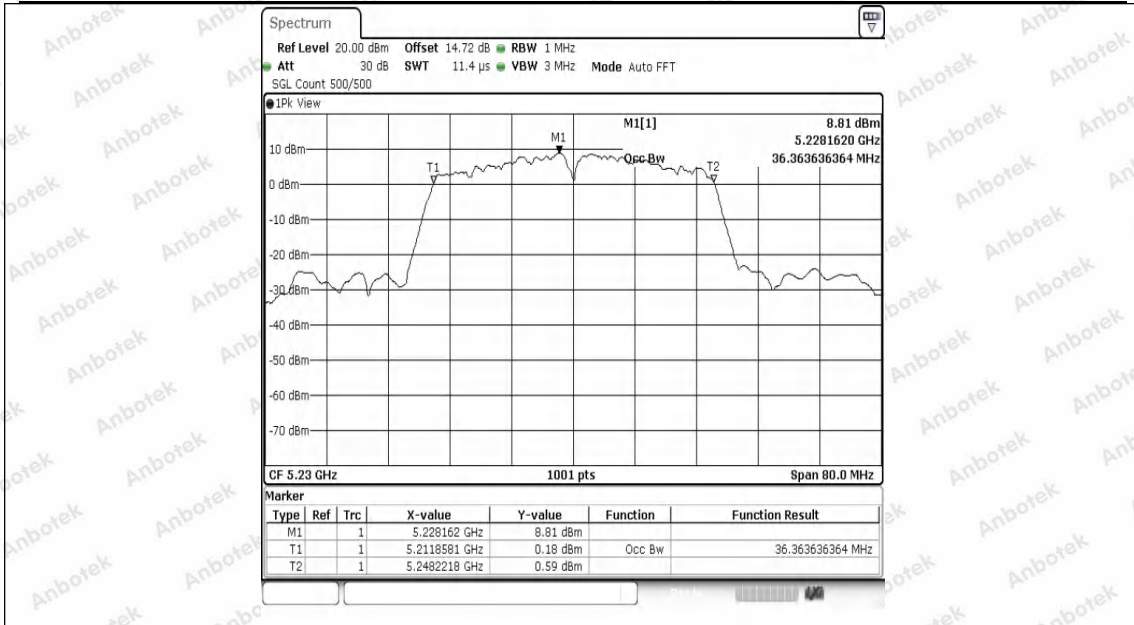

11AC40SISO-Ant1-5230