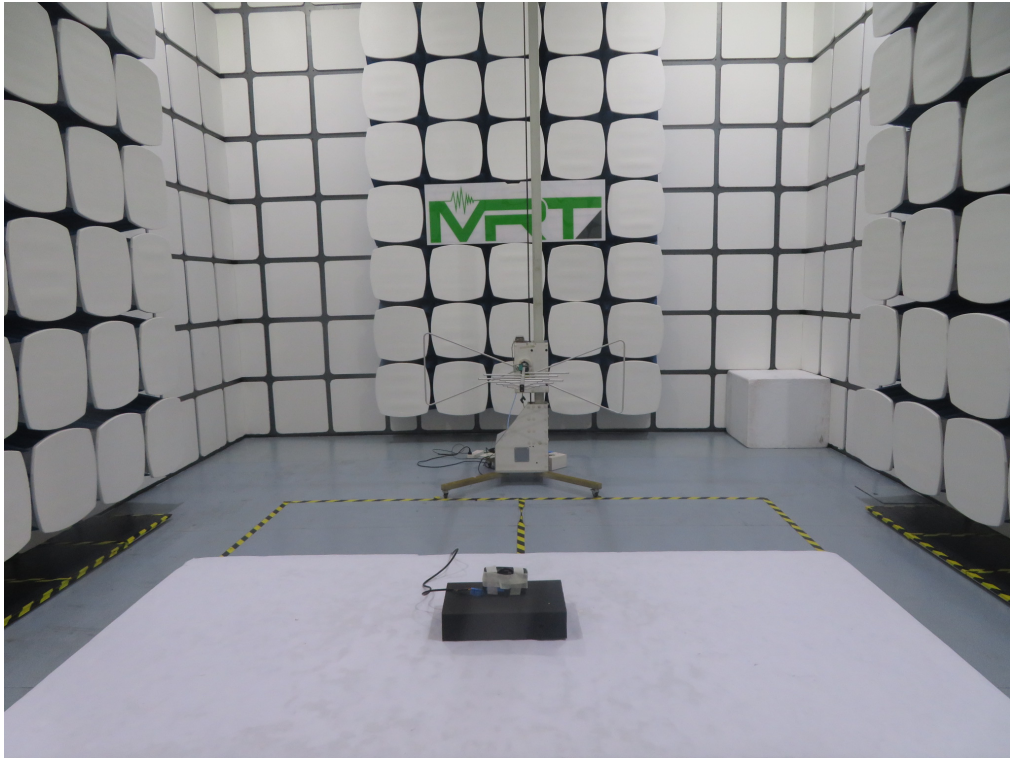

RF Test Setup Photo

Description: Radiated Spurious Emission Test Setup for Below 1GHz

Description: Radiated Spurious Emission Test Setup for Above 1GHz