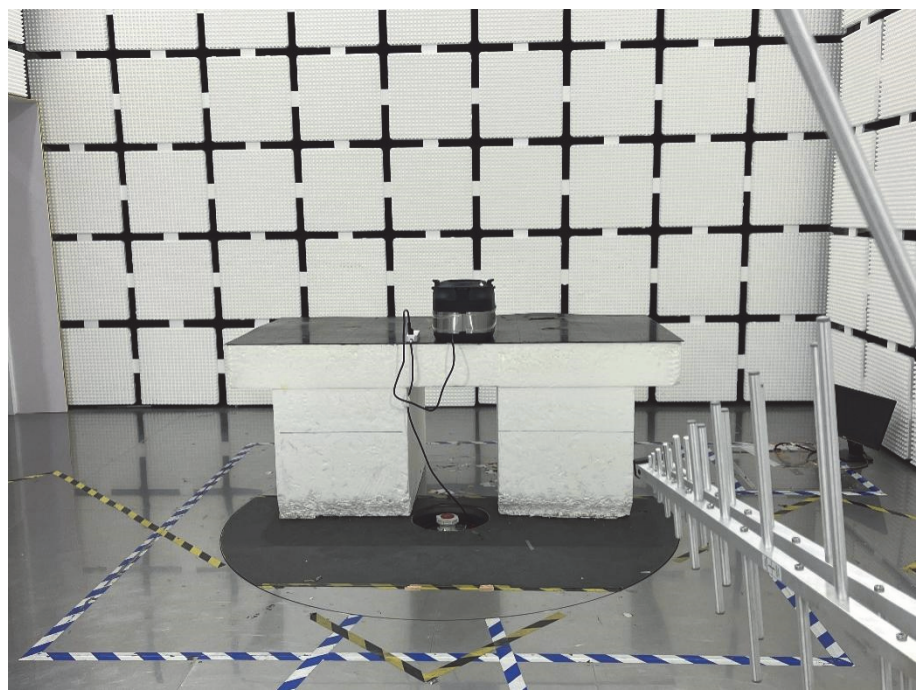

EXHIBIT 4 - TEST SETUP PHOTOGRAPHS

Conducted Emission Test Setup

Radiation Emission Test Setup (Below 30MHz)

Radiation Emission Test Setup (30MHz to 1GHz)

Radiation Emission Test Setup (1GHz to 18GHz)

**Radiation Emission Test
Setup (Above 18GHz)**