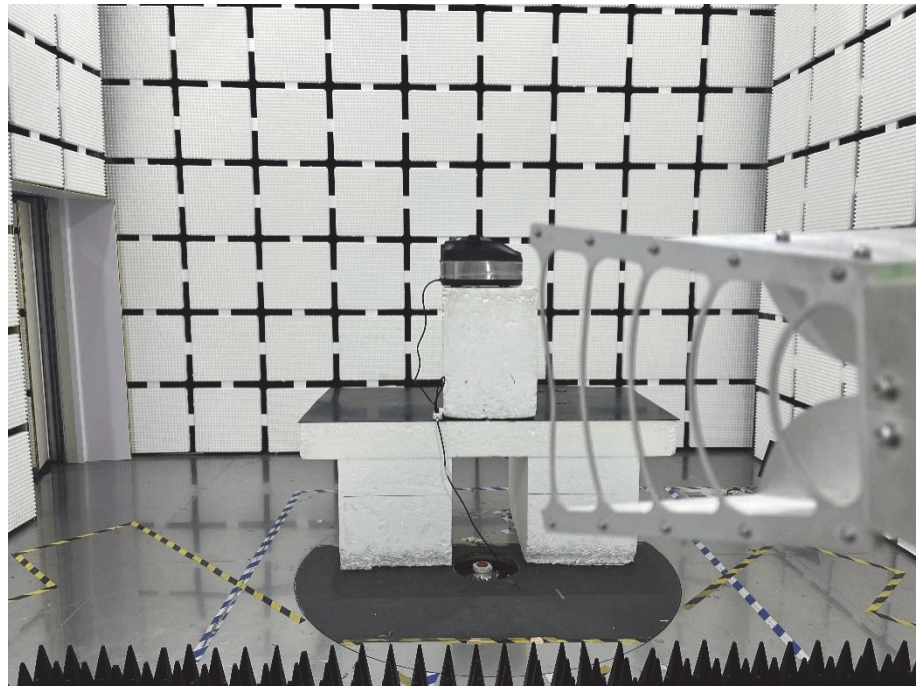

EXHIBIT 4 - TEST SETUP PHOTOGRAPHS

Conducted Emission Test Setup

Radiation Emission Test Setup (Below 30MHz)

Radiation Emission Test Setup (30MHz to 1GHz)

Radiation Emission Test Setup (1GHz to 18GHz)

**Radiation Emission Test
Setup (Above 18GHz)**