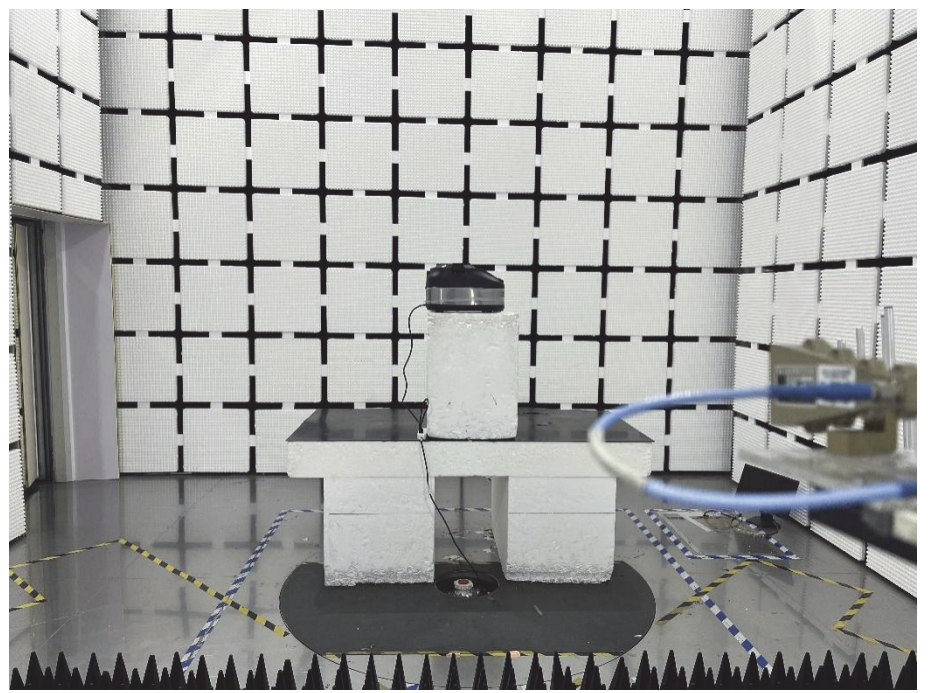

EXHIBIT 4 - TEST SETUP PHOTOGRAPHS

Conducted Emission Test Setup

Radiation Emission Test Setup (Below 30MHz)

Radiation Emission Test Setup (30MHz to 1GHz)

Radiation Emission Test Setup (1GHz to 18GHz)

**Radiation Emission Test
Setup (Above 18GHz)**