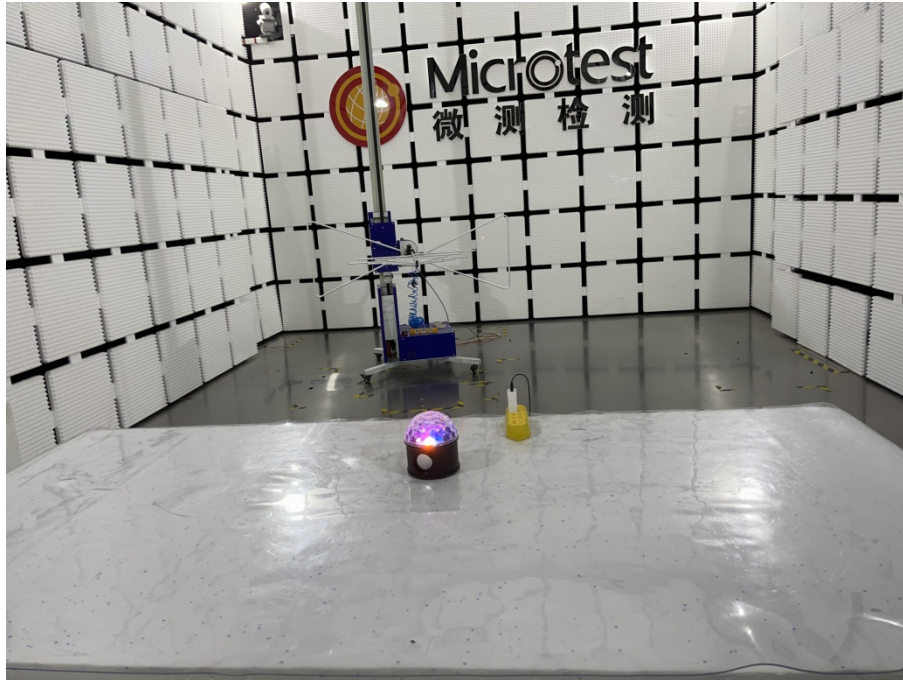

Appendix - Test Setup Photos

Model: WE-FLSPK-Glitter RB

Radiated emissions – Blew 1 GHz

Radiated emissions – Above 1 GHz

Conducted emissions

---End of Report---