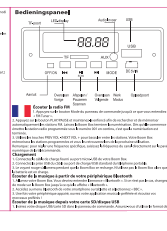

Technical Specifications:
Power: 5W
Frequency: 20Hz - 20kHz
Dimensions: 100mm x 60mm x 40mm
Weight: 150g

Control Panel:
The control panel includes a power button, volume knob, and playback controls (play, stop, previous, next). The LED display shows the current track number and time.