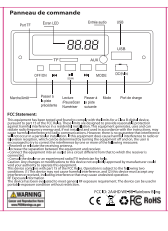

Technical Specifications:
Power: 5W
Frequency: 20Hz - 20kHz
Dimensions: 100mm x 60mm x 40mm
Weight: 150g

Control Panel:
The control panel includes a power button, volume knob, and playback controls (play, stop, previous, next). The LED display shows the current track number and time.