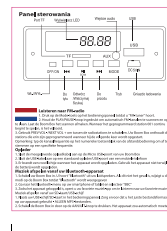

Technical Specifications:
Power: 5W
Frequency: 20Hz - 20kHz
Dimensions: 100mm x 60mm x 40mm
Weight: 150g

Control Panel:
The control panel includes a power button, volume knob, and playback controls (play, stop, previous, next). The LED display shows the current track number and time.