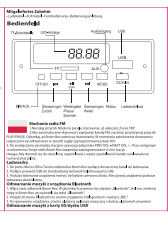

Technical Specifications:
Power: 5W
Frequency: 20Hz - 20kHz
Dimensions: 100mm x 60mm x 40mm
Weight: 150g

Control Panel:
The control panel includes a power button, volume knob, and playback controls (play, stop, previous, next). The LED display shows the current track number and time.