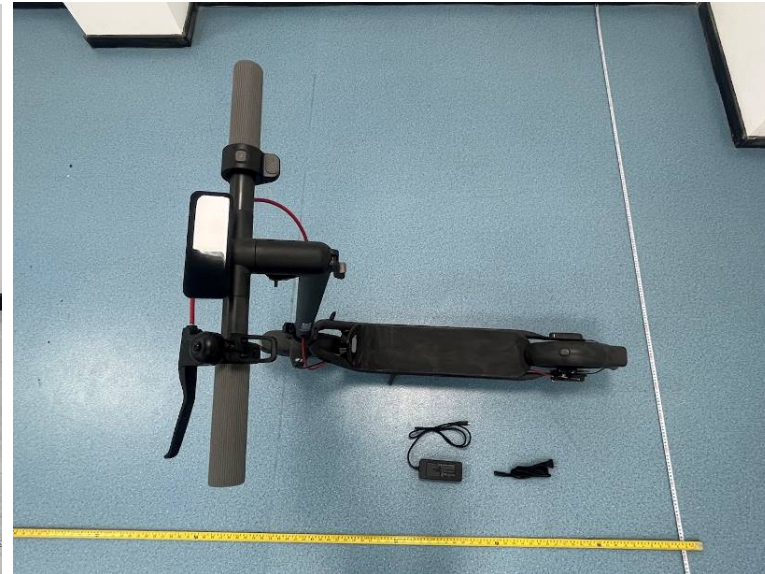

EXHIBIT B - EUT EXTERNAL PHOTOGRAPHS

SPU:V40

(Note: SPU:V40Pro is electrically identical with the model SPU:V40)

SPU:V40Pro

Intentional radiator circuitry

Intentional radiator circuitry

Port

Port

Adapter

Label