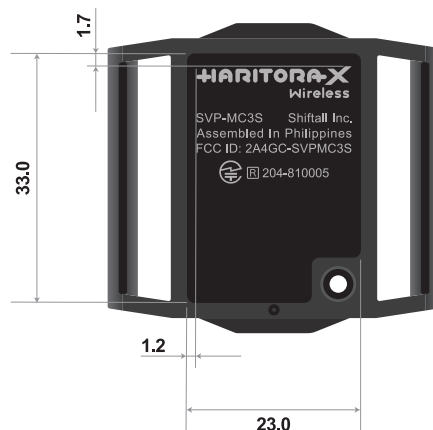

# MC3

Print data for Lower Case (b) for JP/US market

Scale (1:1)

Issue Date: June 20, 2023

Issued by Shiftall Inc.

Print color: Pantone Cool Gray 5C

Print size: W20.6\*H15.5(mm)

# MC3

Print data for Lower Case (c) for JP/US/EU/UK market

Scale (1:1)

Issue Date: June 20, 2023

Issued by Shiftall Inc.

Print color: Pantone Cool Gray 5C

Print size: W20.6\*H22.5(mm)