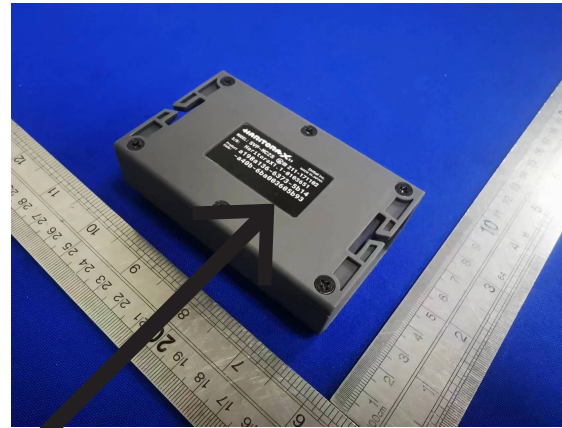

# MC2

Print data for main unit

Scale(1:1)

Issue Date: Oct 31th 2022

Issued by Shiftall inc.

Block Copy

LABEL

Print Sample