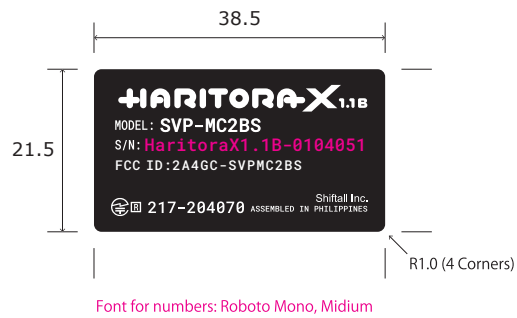

MC2B

Print data for main unit

Scale(1:1)

Issue Date: Aug 23th 2023

Issued by Shiftall inc.

Block Copy

Print Sample

HARITORA X_{1.1B}

MODEL: SVP-MC2BS

S/N: HaritoraX1.1B-0104051

FCC ID: 2A4GC-SVPMC2BS

217-204070

Shiftall Inc.

ASSEMBLED IN PHILIPPINES