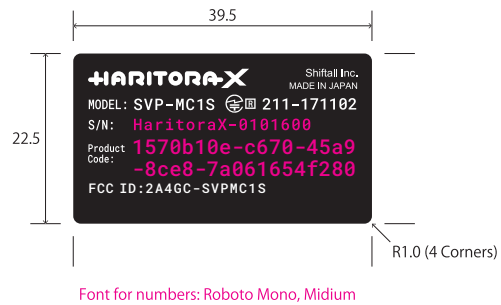

MC1

Print data for main unit

Scale(1:1)

Issue Date: Nov 11th 2021

Issued by Shiftall inc.

Block Copy

Print Sample

The label is located at the bottom of the main device