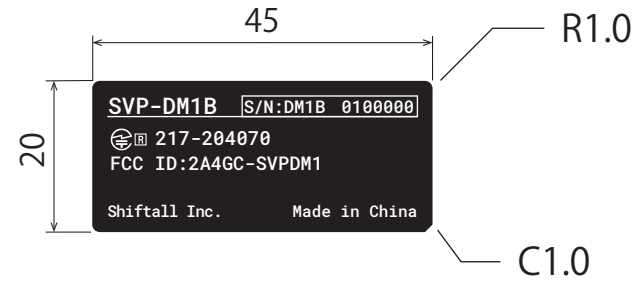

# MCD

Print data for dongle

Print color: 1C **K**

Scale (1:1) W45 H20

Issue date:march 9th 2023

Issued by Shiftall inc.

print image

Detail

Label Location

Print data

rendering images