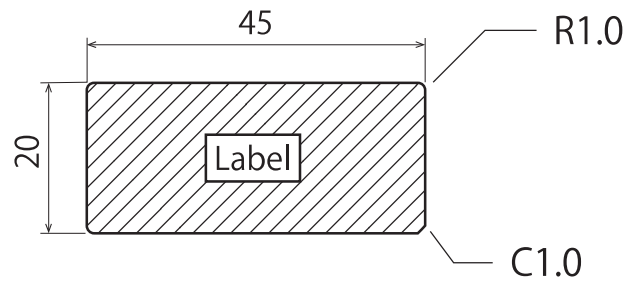

Detail

rendering images

GX6 ③
Print data
Color:Pantone2144C
Size:W45.4 H20.4
Date: Sep 07

Print image

R1.0

C1.0

Print data

cutline