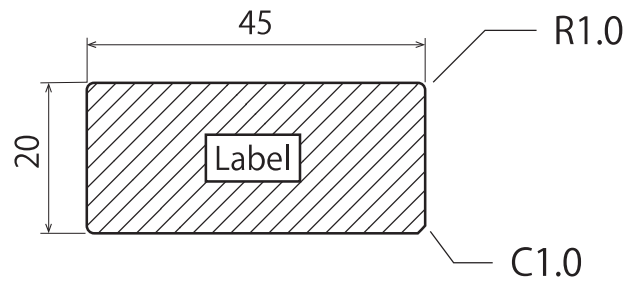

Detail

rendering images

GX2 ③  
Print data  
Color:Pantone2144C  
Size:W45.4 H20.4  
Date: Sep 07

Print image

R1.0

C1.0

Print data

cutline