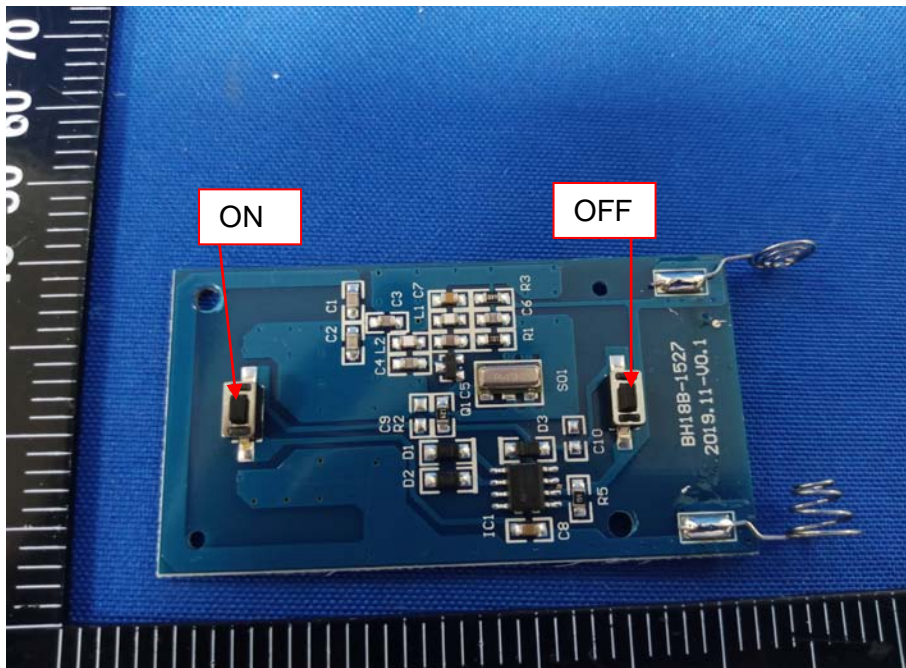

Internal Photos

434MHz TX Antenna