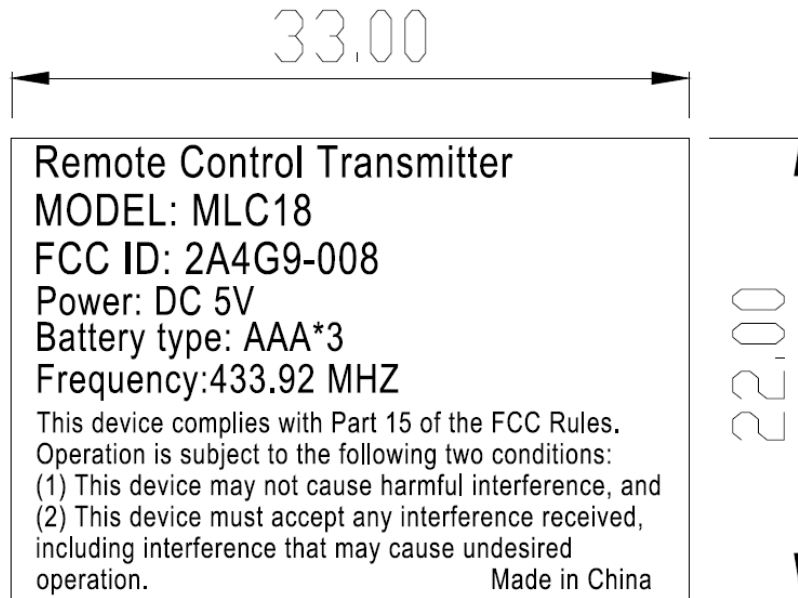

EXHIBITA-FCC ID LABEL AND LOCATION

FCC ID Label

FCC ID Label Location Information

The label shown shall be permanently affixed at a conspicuous location on the device and be readily visible to the time purchase (Labeling requirements per 2.295)