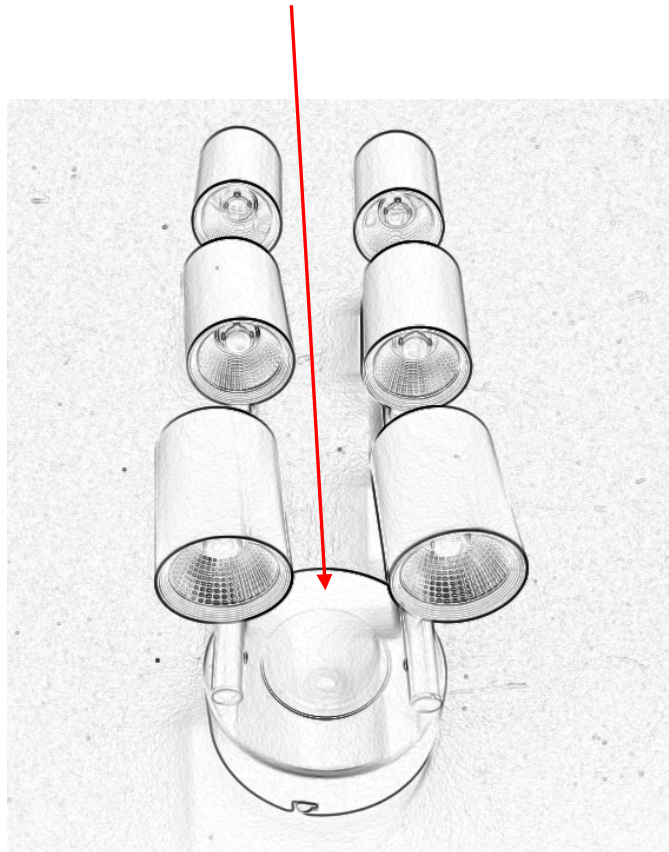

FCC ID Label

FCC ID: 2A4FVLC SL640SMWH
Product Name:
6 Head Wifi- BLE Track Lighting
Model: LCSL640SMBK

FCC ID Label Location Information

The label shown shall be permanently affixed at a conspicuous location on the device and be readily visible to the user at the time purchase (Labeling requirements per 2.925)