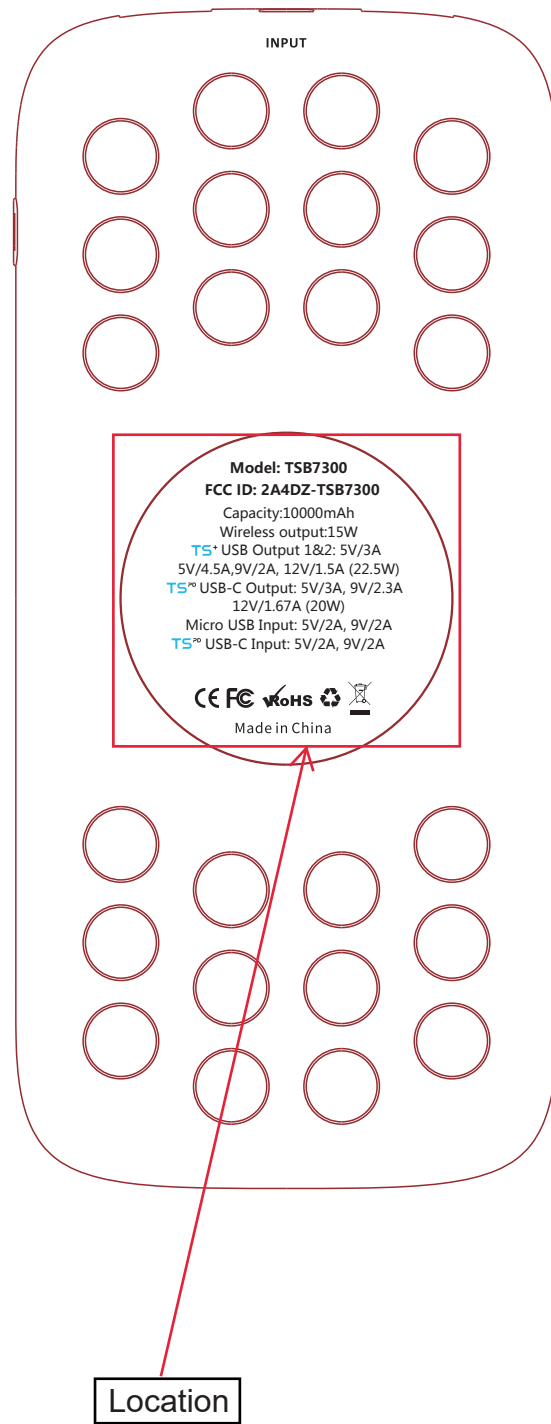

Label Artwork and Location
Model: TSB7300

Label:

Size:L*W=40*40mm