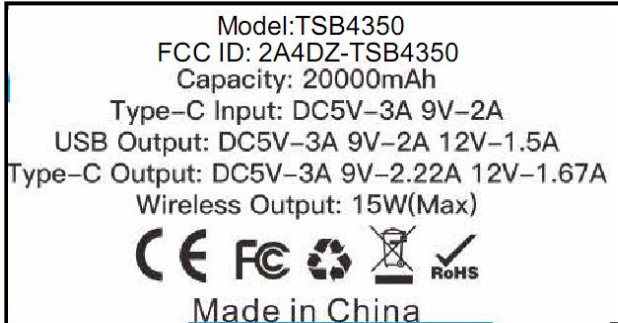

Label Artwork and Location

Model: TSB4350

Label:

Size: L*W=40*30mm

Location