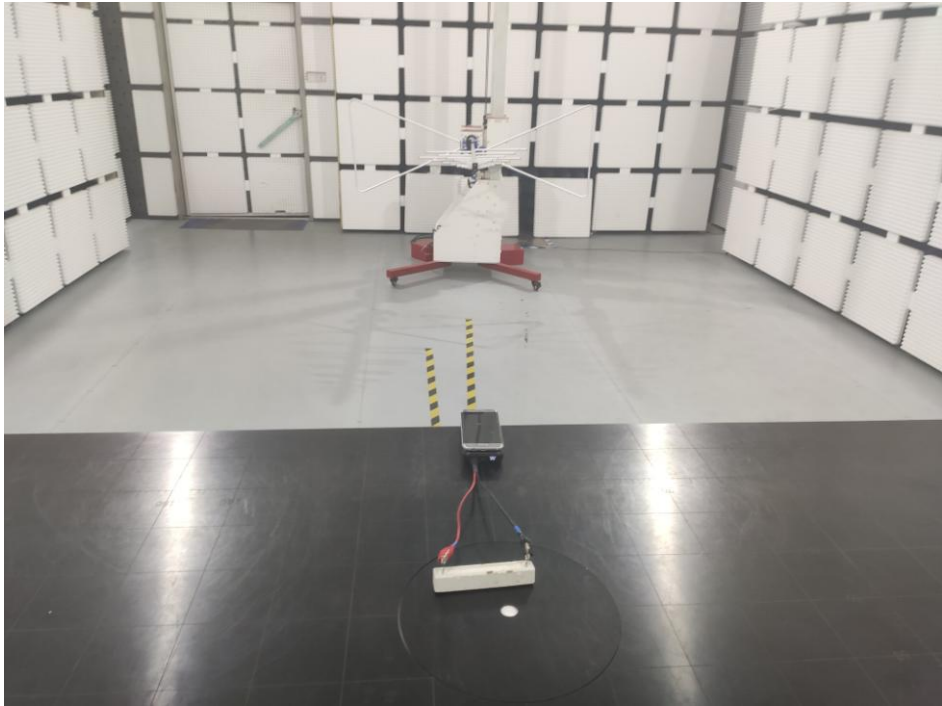

Appendix A: Photographs of Test Setup

Product: MagBoost Portable Charger 20K

Model: TSB4350

Radiated Emission

Conducted Emission