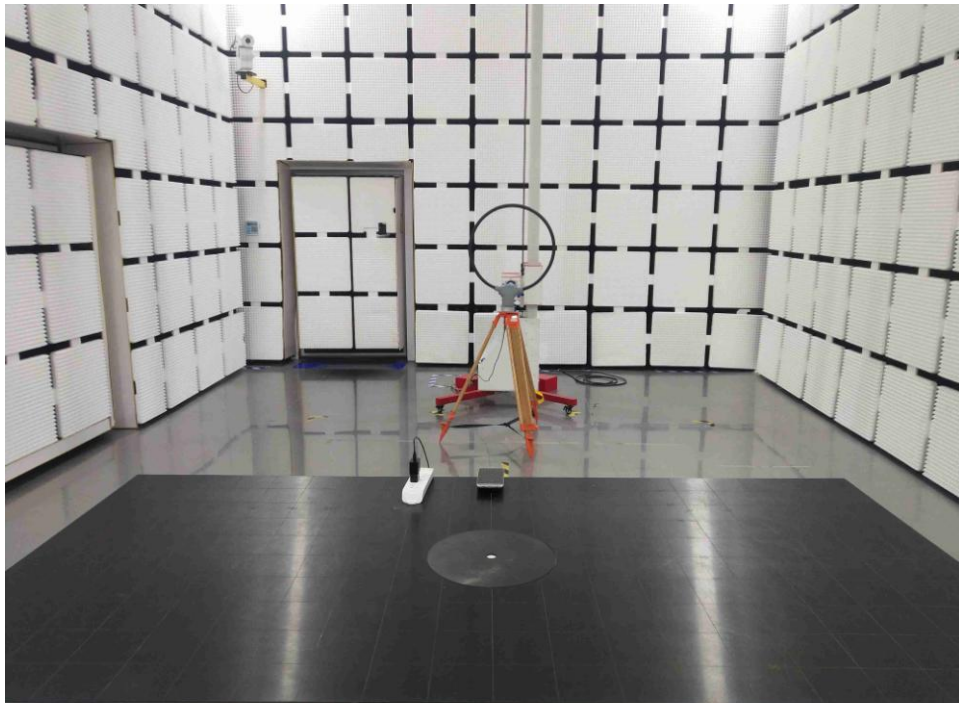

## Appendix A: Photographs of Test Setup

Product: MagBoost Portable Charger 10K. Kickstand

Model: TSB4270

Radiated Emission

### Conducted Emission

### RF Exposure