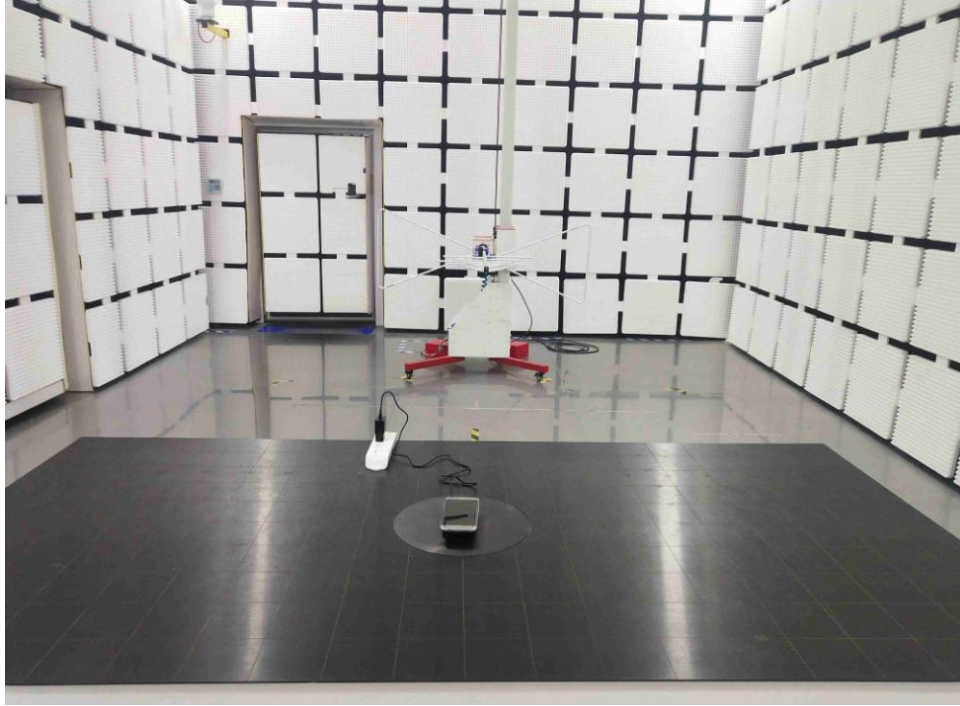

## Appendix A: Photographs of Test Setup

Product: MagBoost Portable Charger 10K. Kickstand

Model: TSB4270

Radiated Emission

### Conducted Emission

### RF Exposure