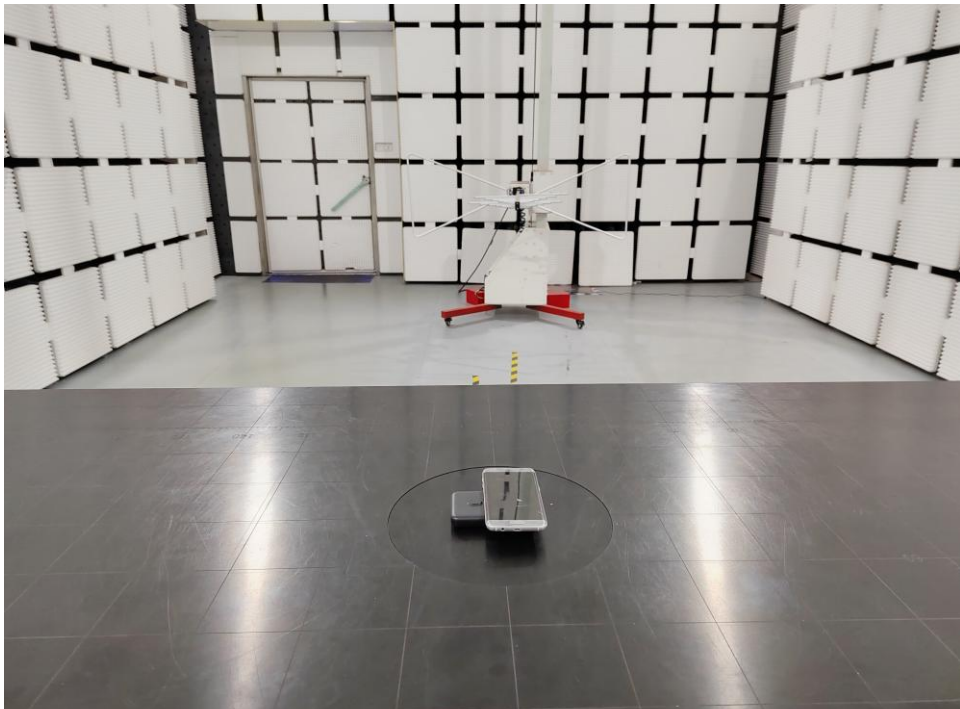

## Appendix A: Photographs of Test Setup

Product: MagBoost Portable Charger 10K. Kickstand

Model: TSB4270

Radiated Emission

### Conducted Emission

### RF Exposure