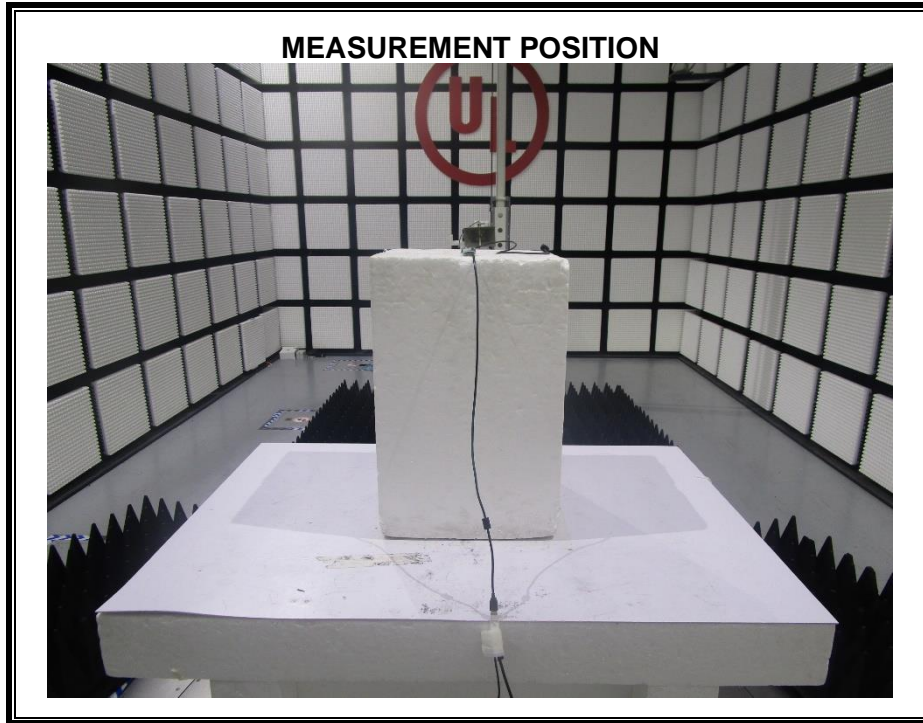

Appendix II

Setup Photographs

RADIATED RF MEASUREMENT SETUP (ABOVE 1 GHz)

MEASUREMENT POSITION (Y axis)

MEASUREMENT POSITION (Z axis)

RADIATED RF MEASUREMENT SETUP (30MHz~1GHz)

RADIATED RF MEASUREMENT SETUP (Below 30MHz)