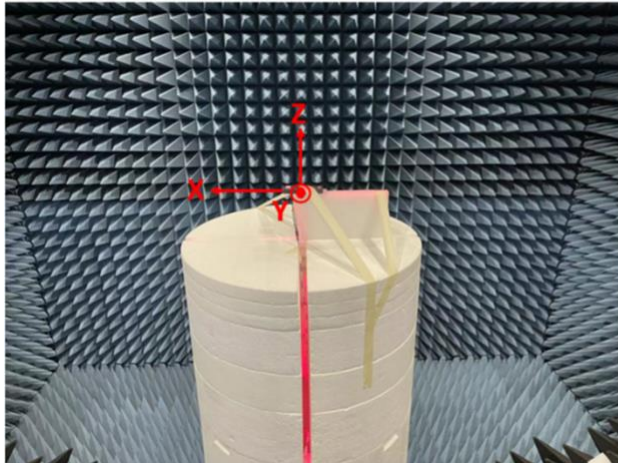

Antenna Set-up Photos:

Frequency range and operation:

2G WiFi-0/BT Antenna: 2.412 to 2.472 GHz

2G WiFi-1 Antenna: 2.412 to 2.472 GHz

5/6G WiFi-0 Antenna: 5.18 to 7.115 GHz

5/6G WiFi-1 Antenna: 5.18 to 7.115 GHz

Antenna type:

2G WiFi-0/BT, 2G WiFi-1 antenna: Printed PCB slot antenna

5/6G WiFi-0, 5/6G WiFi-1 antenna: Printed PCB monopole antenna

Test setup used – w/ photos:

FII CHAMBER AXIS

Device Image and Antenna locations