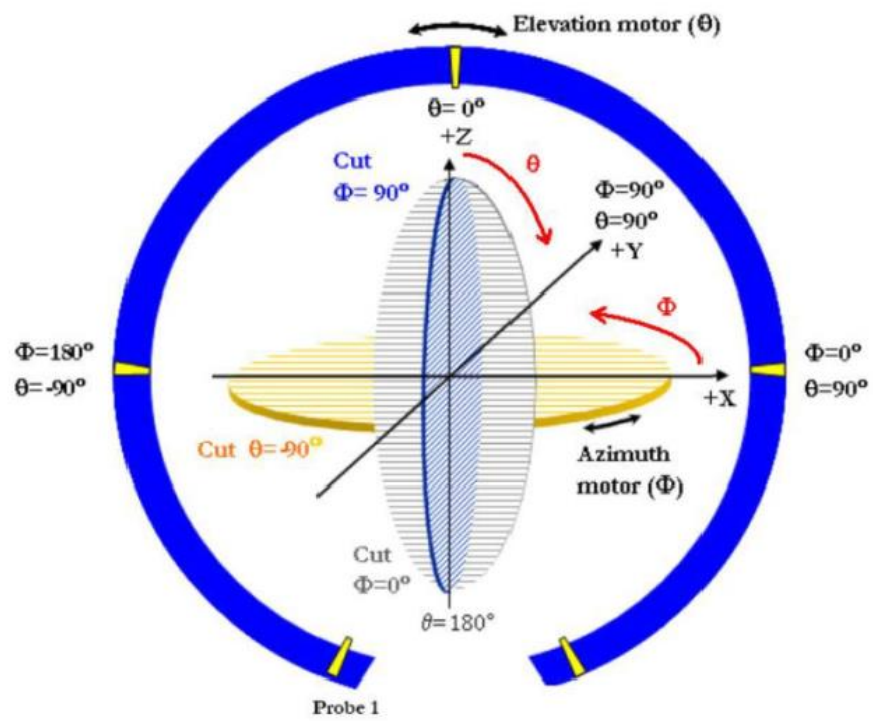

Antenna Set-up Photos:

Frequency range and operation:

2G WiFi-0/BT Antenna: 2.412 to 2.472 GHz

2G WiFi-1 Antenna: 2.412 to 2.472 GHz

5/6G WiFi-0 Antenna: 5.18 to 7.115 GHz

5/6G WiFi-1 Antenna: 5.18 to 7.115 GHz

Antenna type:

2G WiFi-0/BT, 2G WiFi-1 antenna: Printed PCB slot antenna

5/6G WiFi-0, 5/6G WiFi-1 antenna: Printed PCB monopole antenna

Test setup used – w/ photos:

FII CHAMBER AXIS

Device Image and Antenna locations