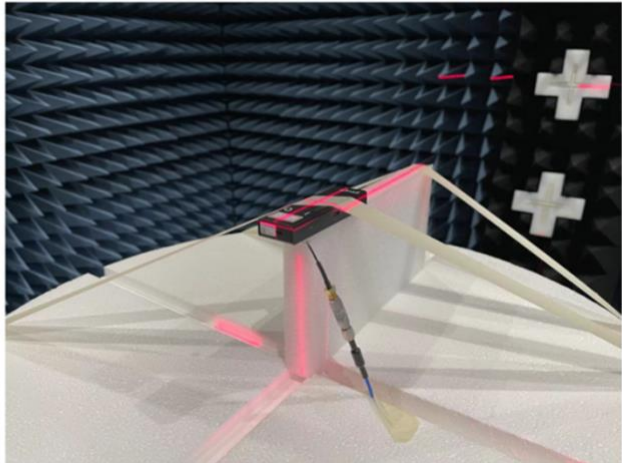

Antenna Set-up Photos:

Frequency range and operation:

2G WiFi-0/BT Antenna: 2.412 to 2.472 GHz

2G WiFi-1 Antenna: 2.412 to 2.472 GHz

5/6G WiFi-0 Antenna: 5.18 to 7.115 GHz

5/6G WiFi-1 Antenna: 5.18 to 7.115 GHz

Antenna type:

2G WiFi-0/BT, 2G WiFi-1 antenna: Printed PCB slot antenna

5/6G WiFi-0, 5/6G WiFi-1 antenna: Printed PCB monopole antenna

Test setup used – w/ photos:

FII CHAMBER AXIS

Device Image and Antenna locations