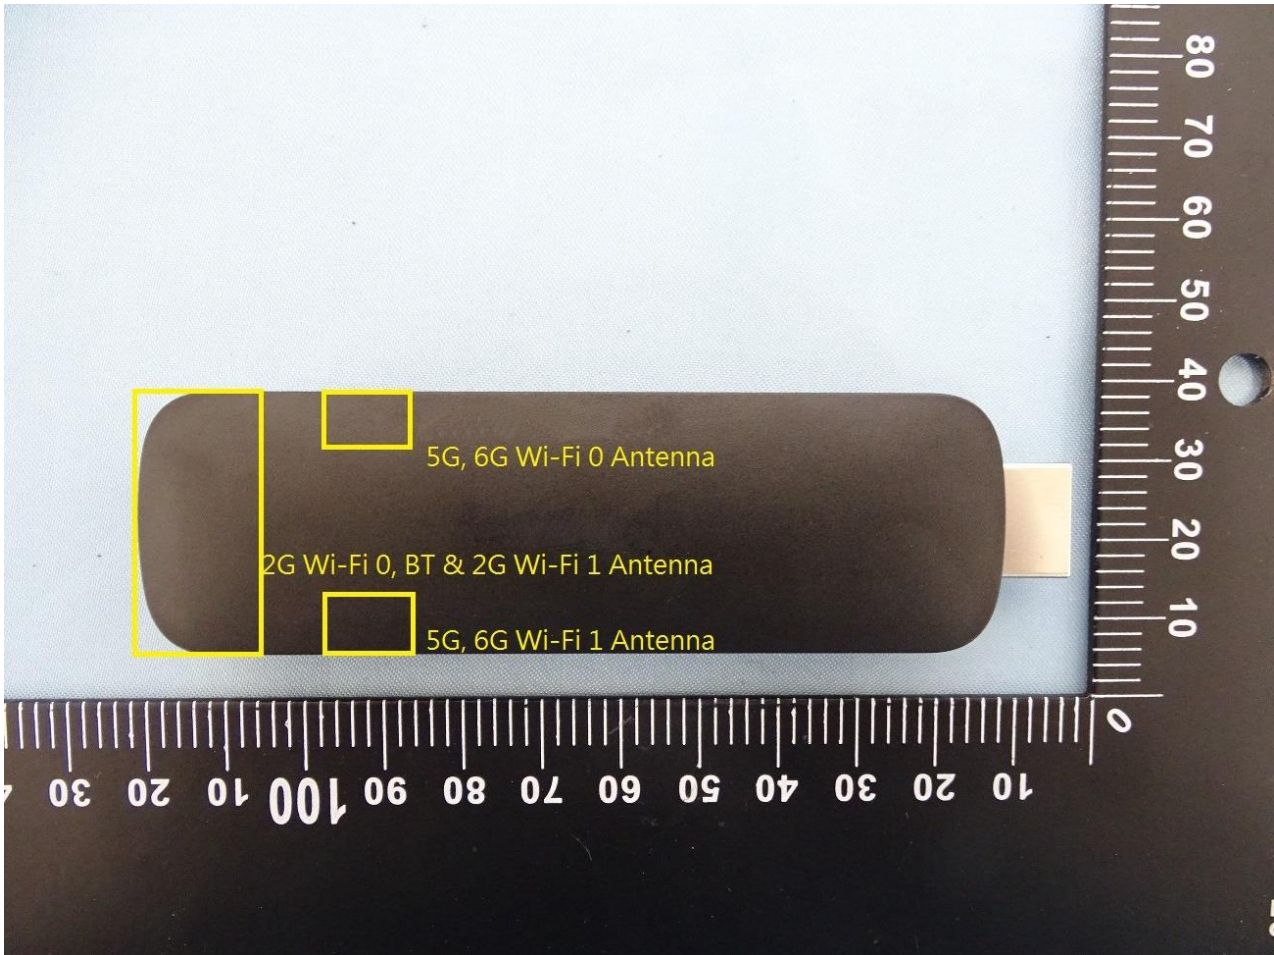

Antenna Photograph of EUT

Model Name: K3R6AT

—THE END—