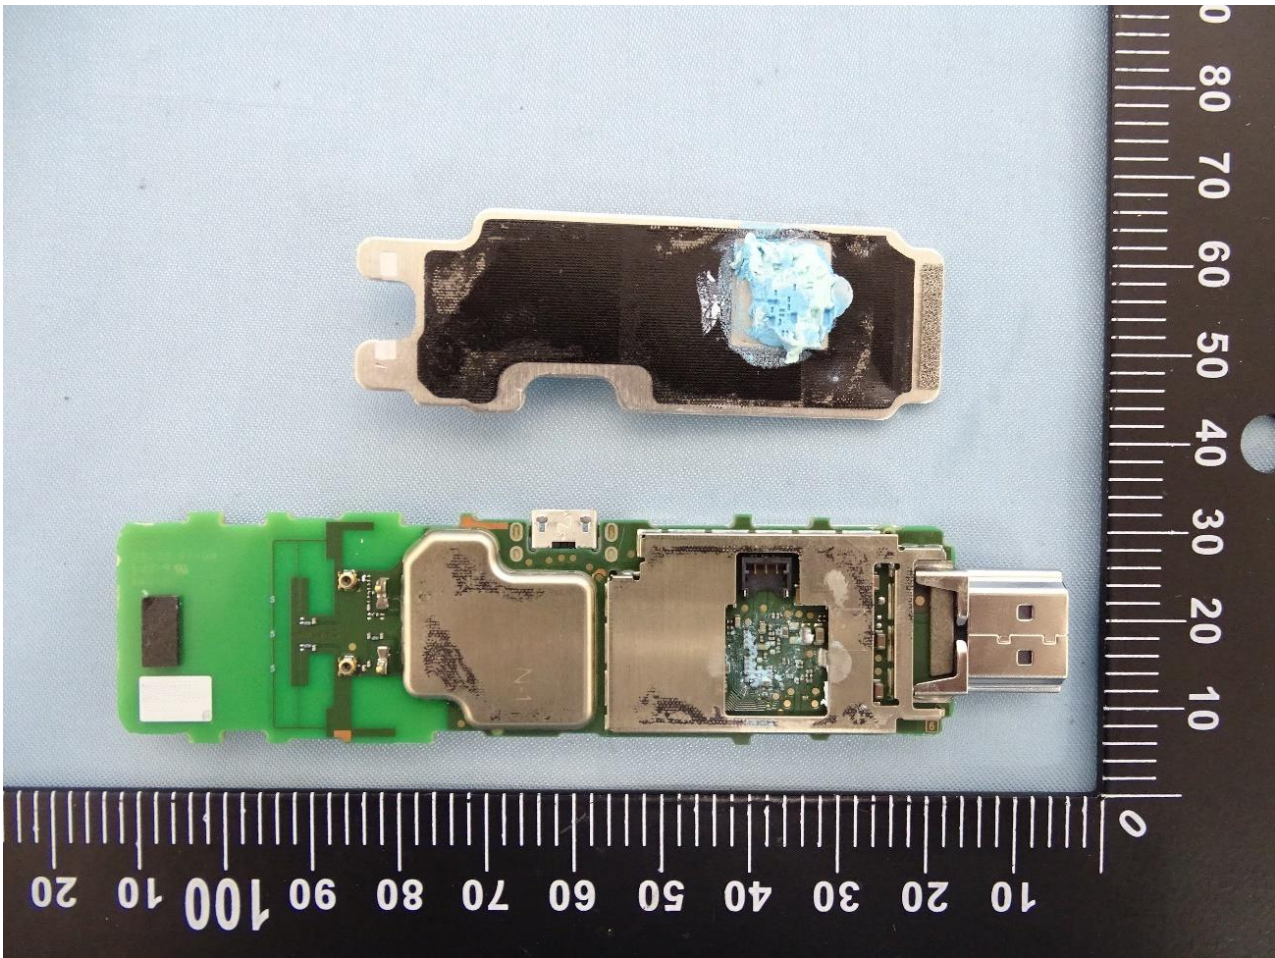

Internal Photograph of EUT

Model Name: K3R6AT

—THE END—