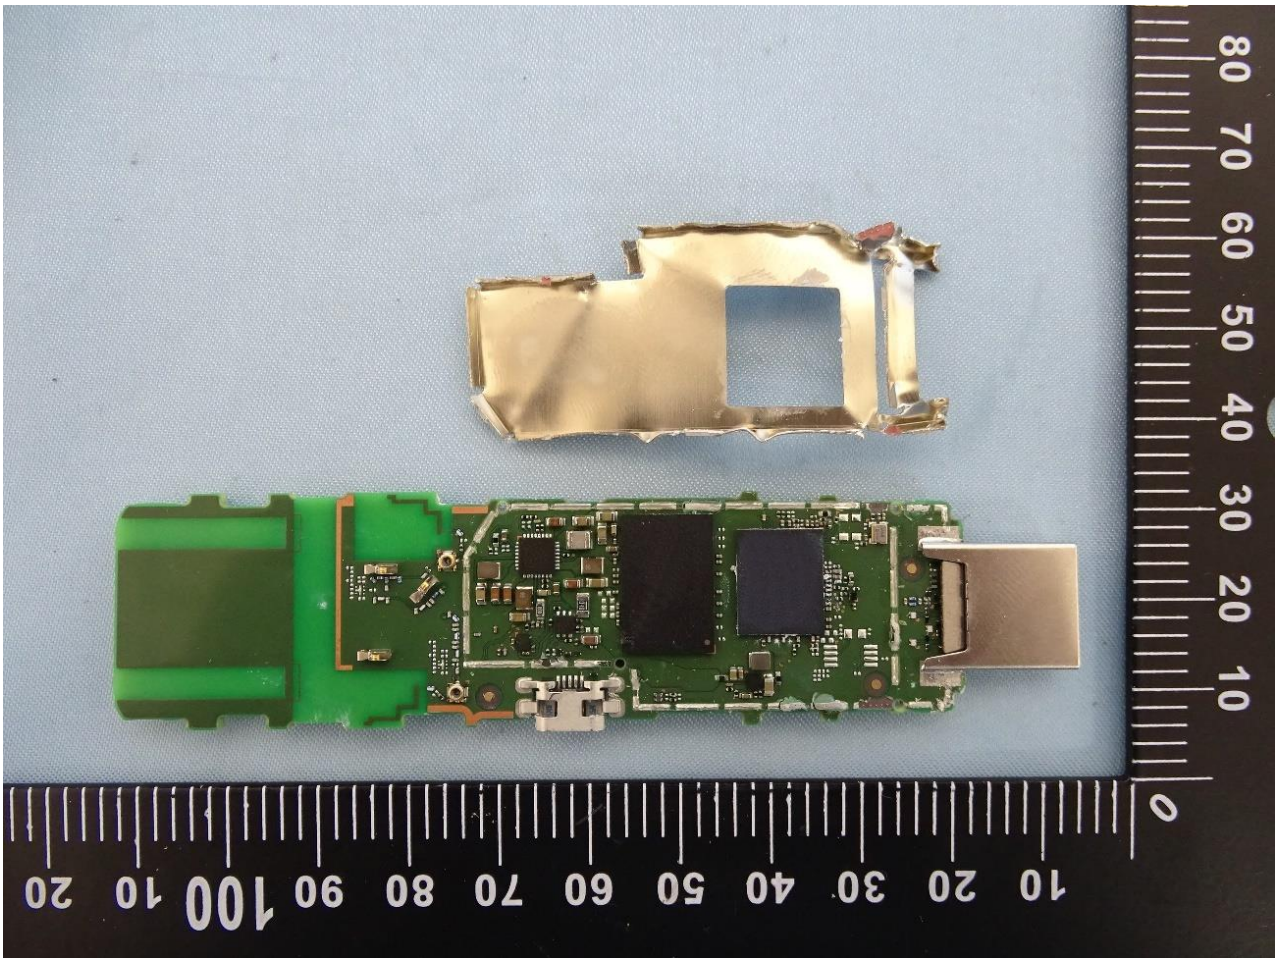

Internal Photograph of EUT

Model Name: K3R6AT

—THE END—