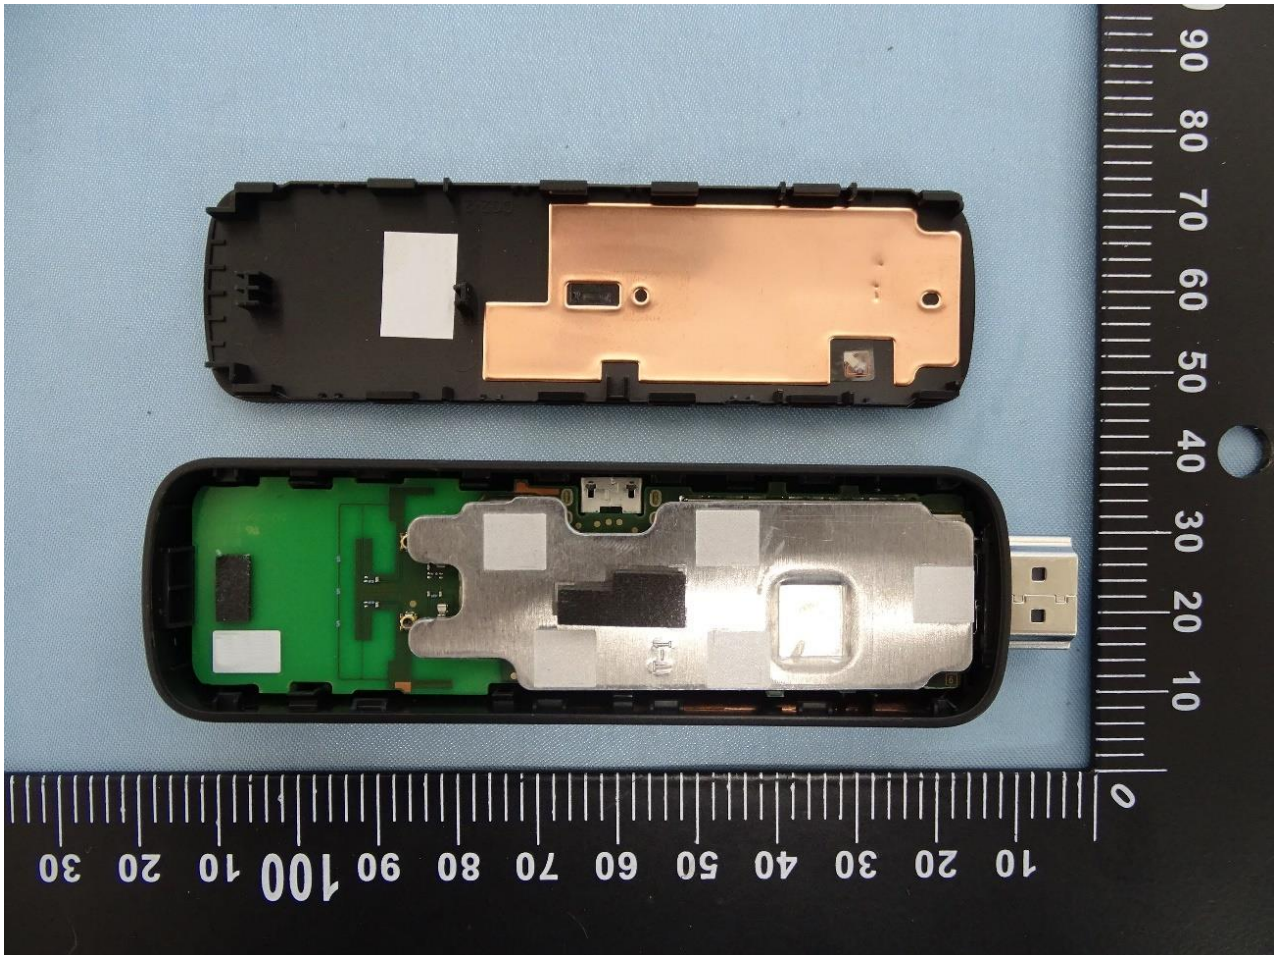

Internal Photograph of EUT

Model Name: K3R6AT

—THE END—