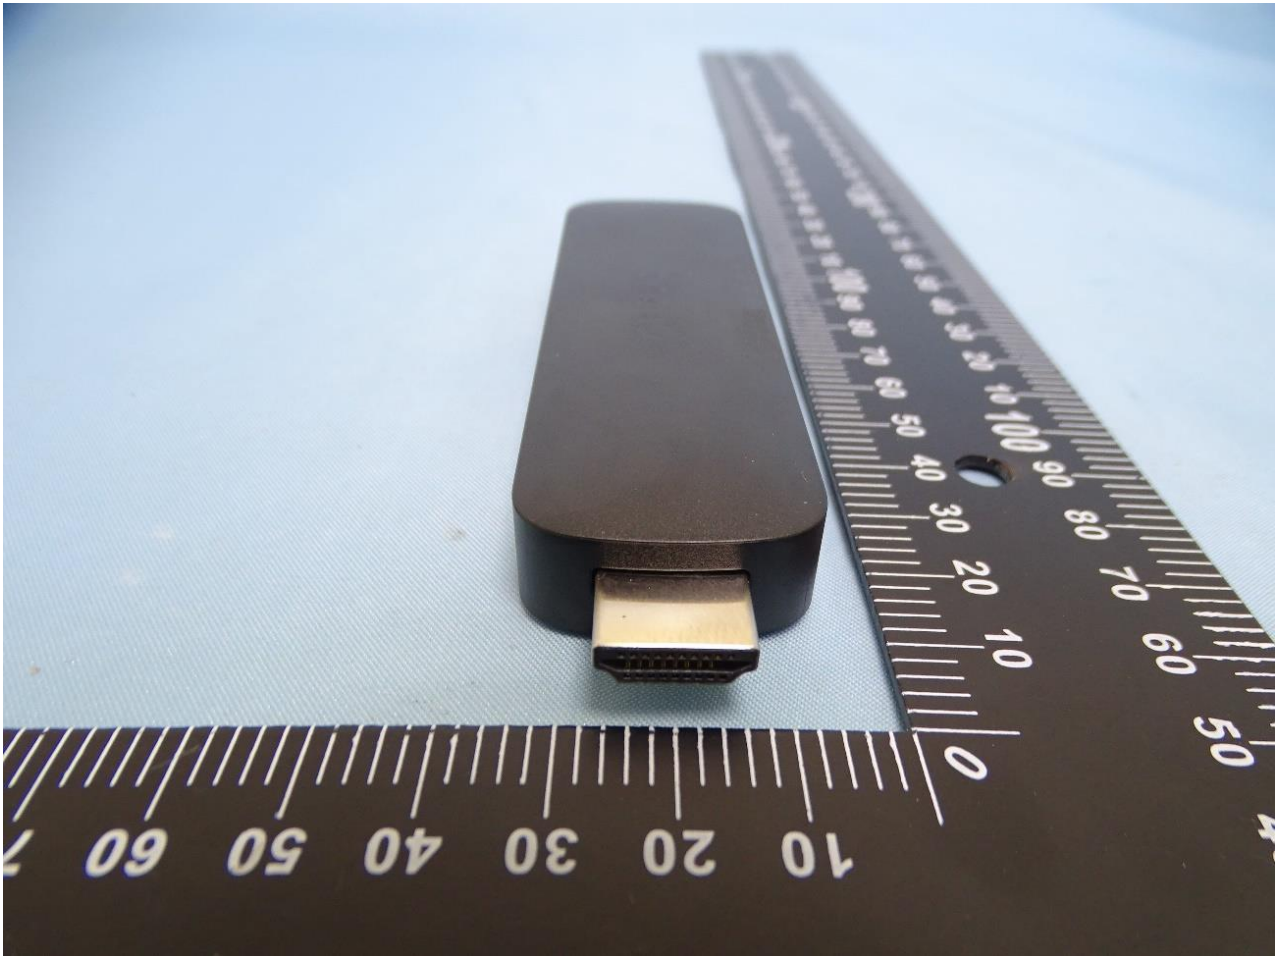

External Photograph of EUT

Model Name: K3R6AT

—THE END—