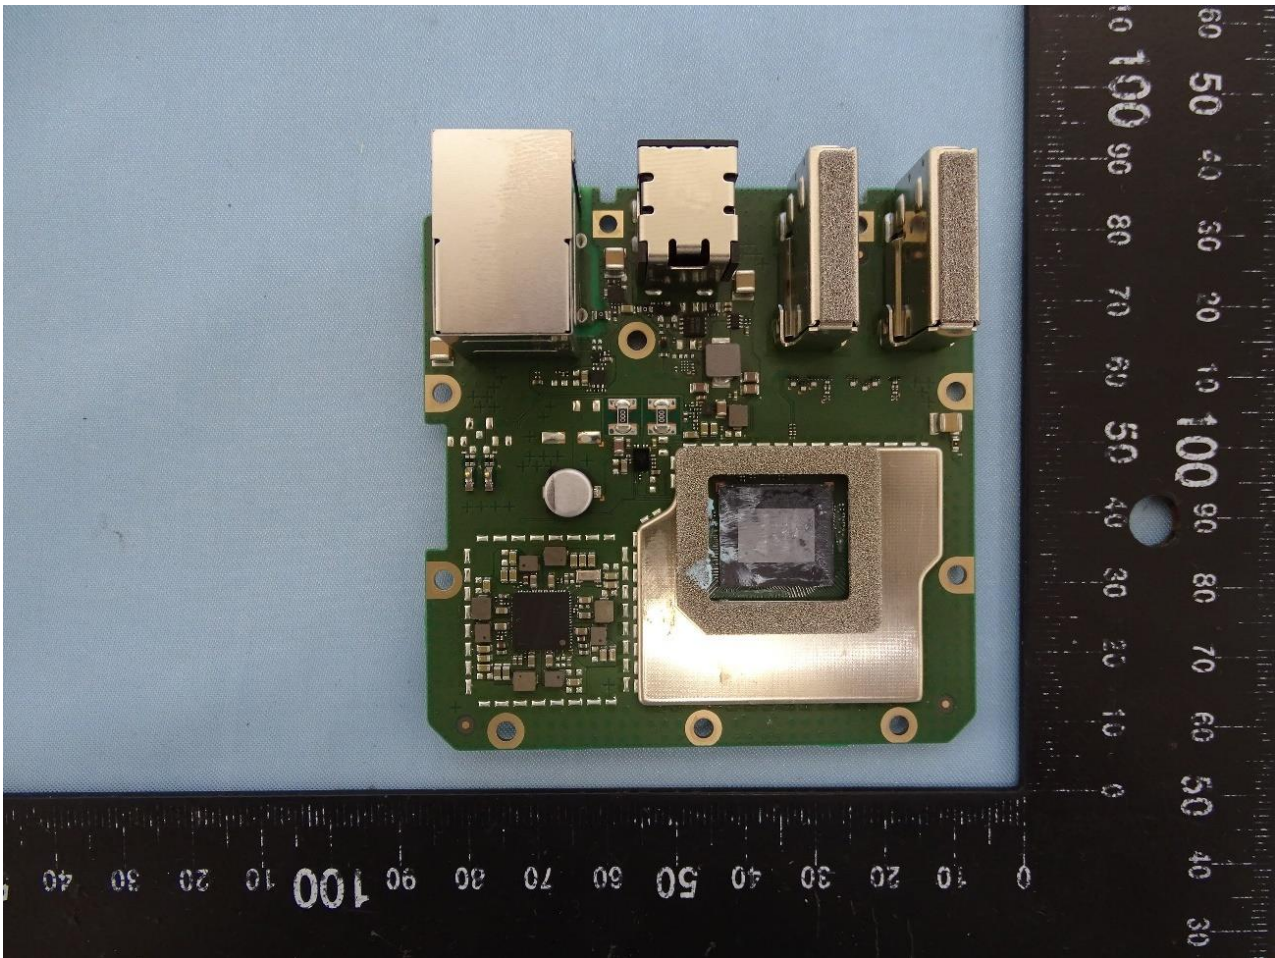

Internal Photograph of EUT

Model Name: GA5Z9L

————THE END————