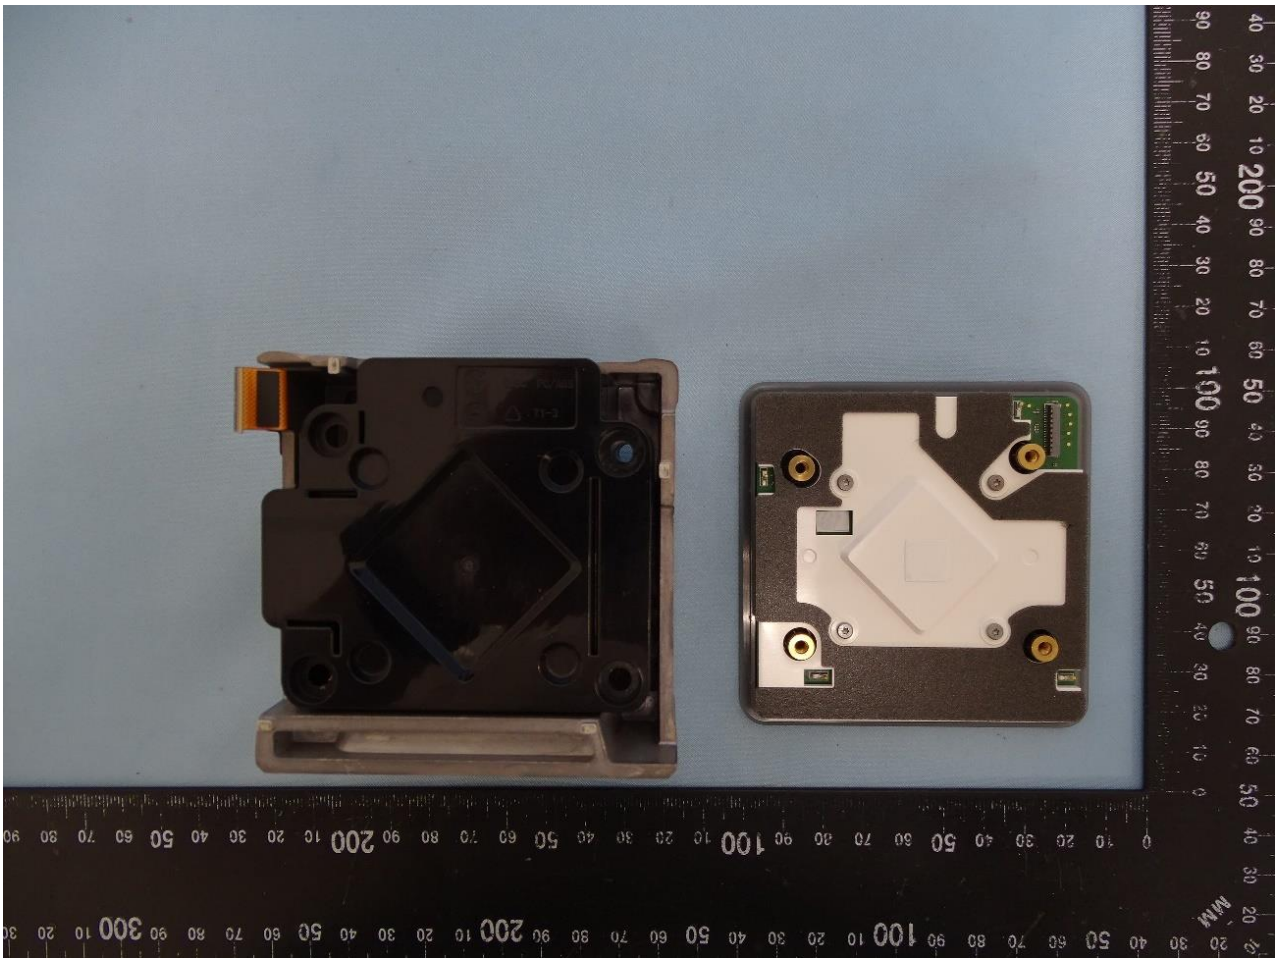

Internal Photograph of EUT

Model Name: GA5Z9L

————THE END————