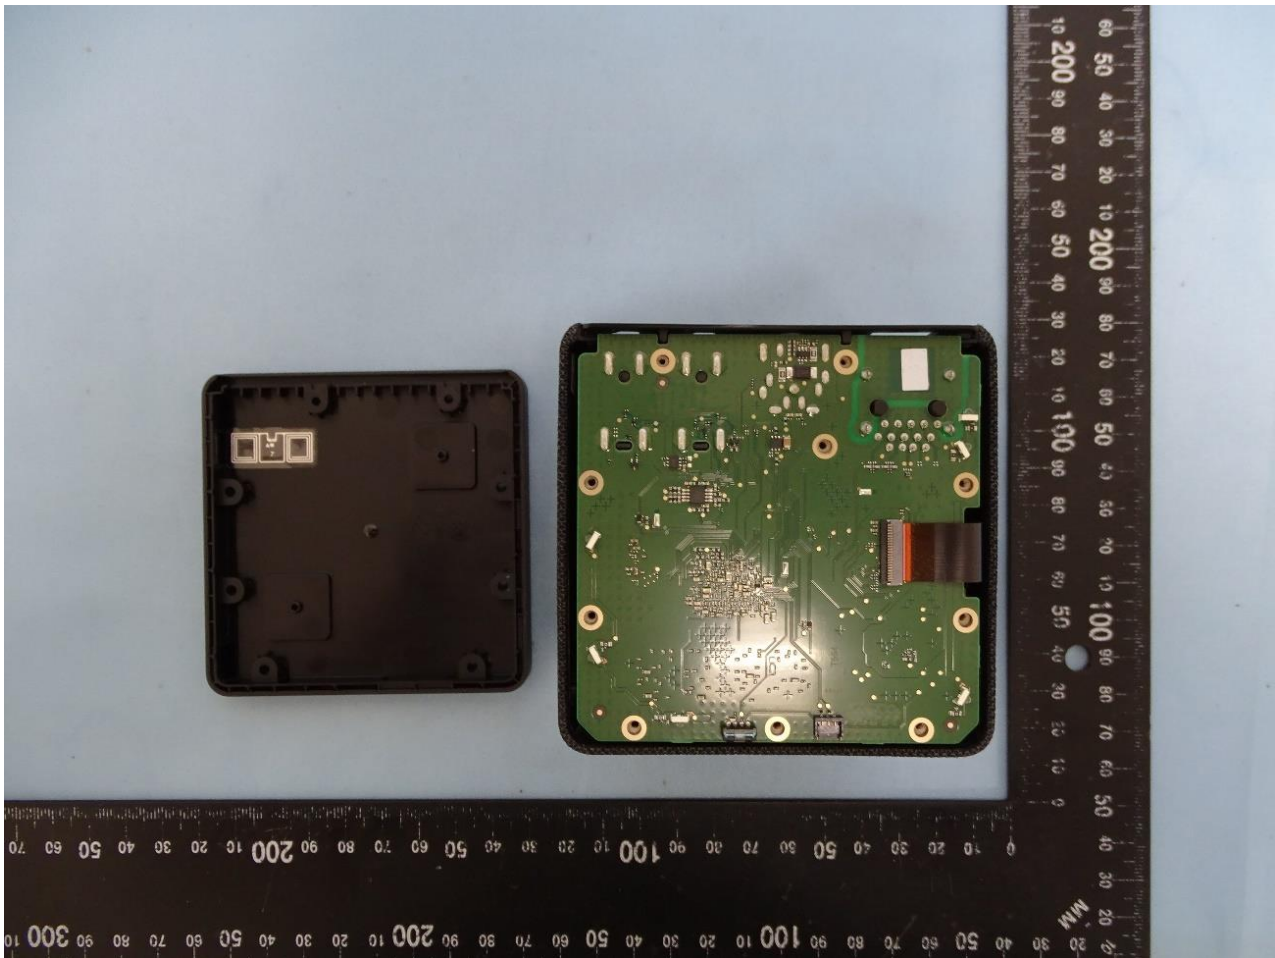

Internal Photograph of EUT

Model Name: GA5Z9L

————THE END————