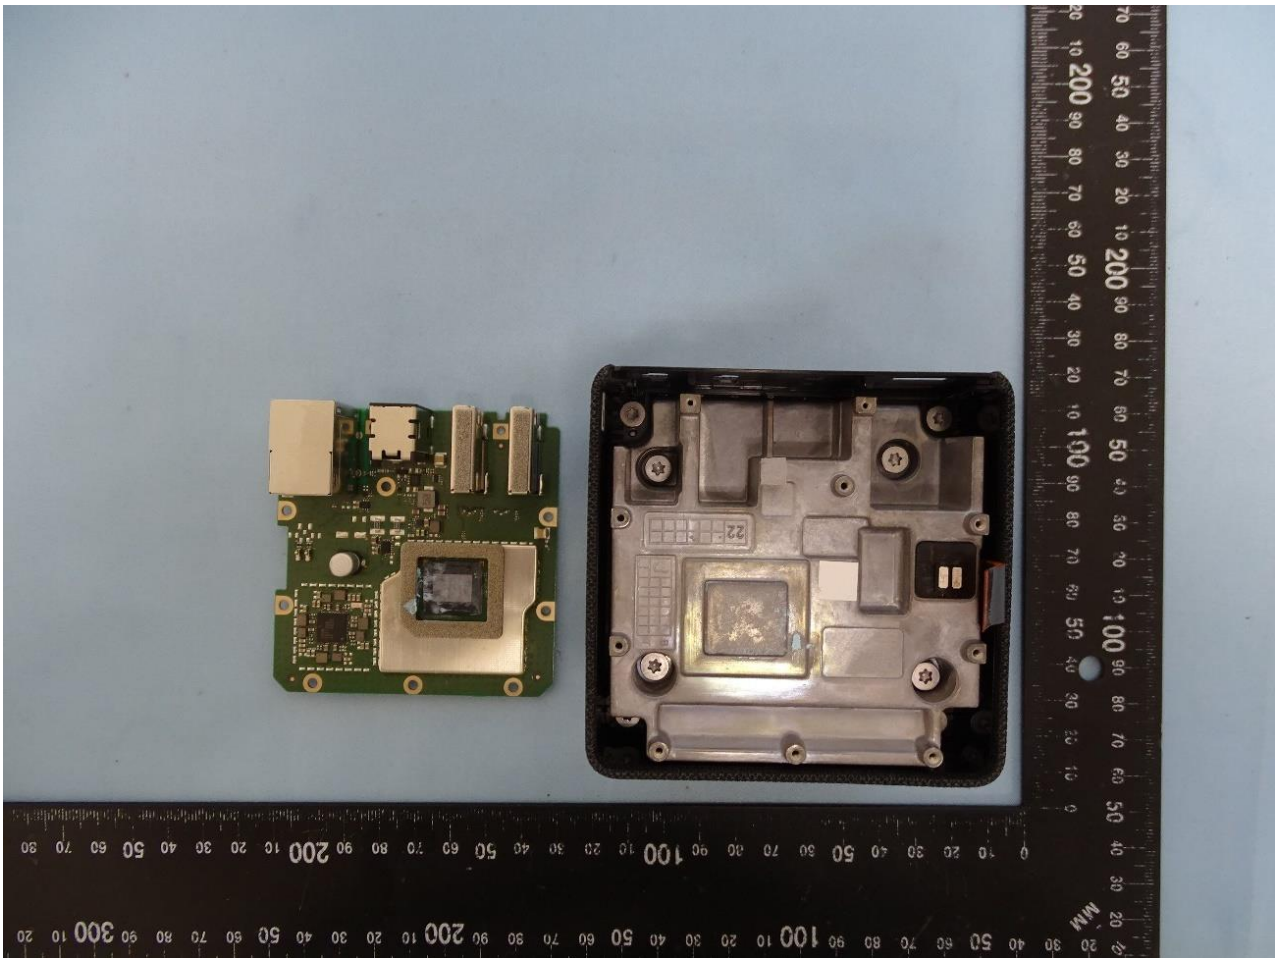

Internal Photograph of EUT

Model Name: GA5Z9L

————THE END————