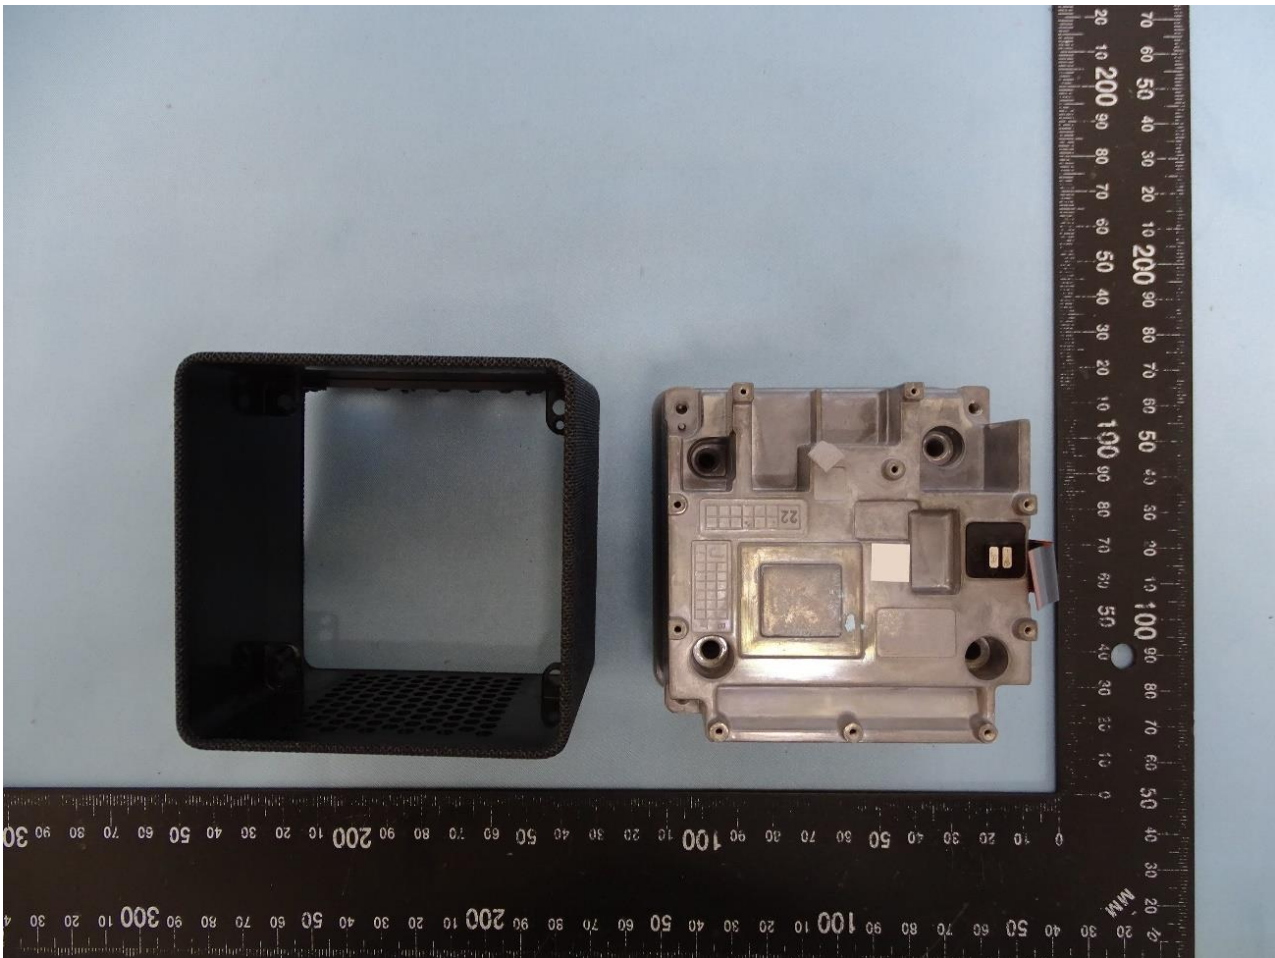

Internal Photograph of EUT

Model Name: GA5Z9L

————THE END————