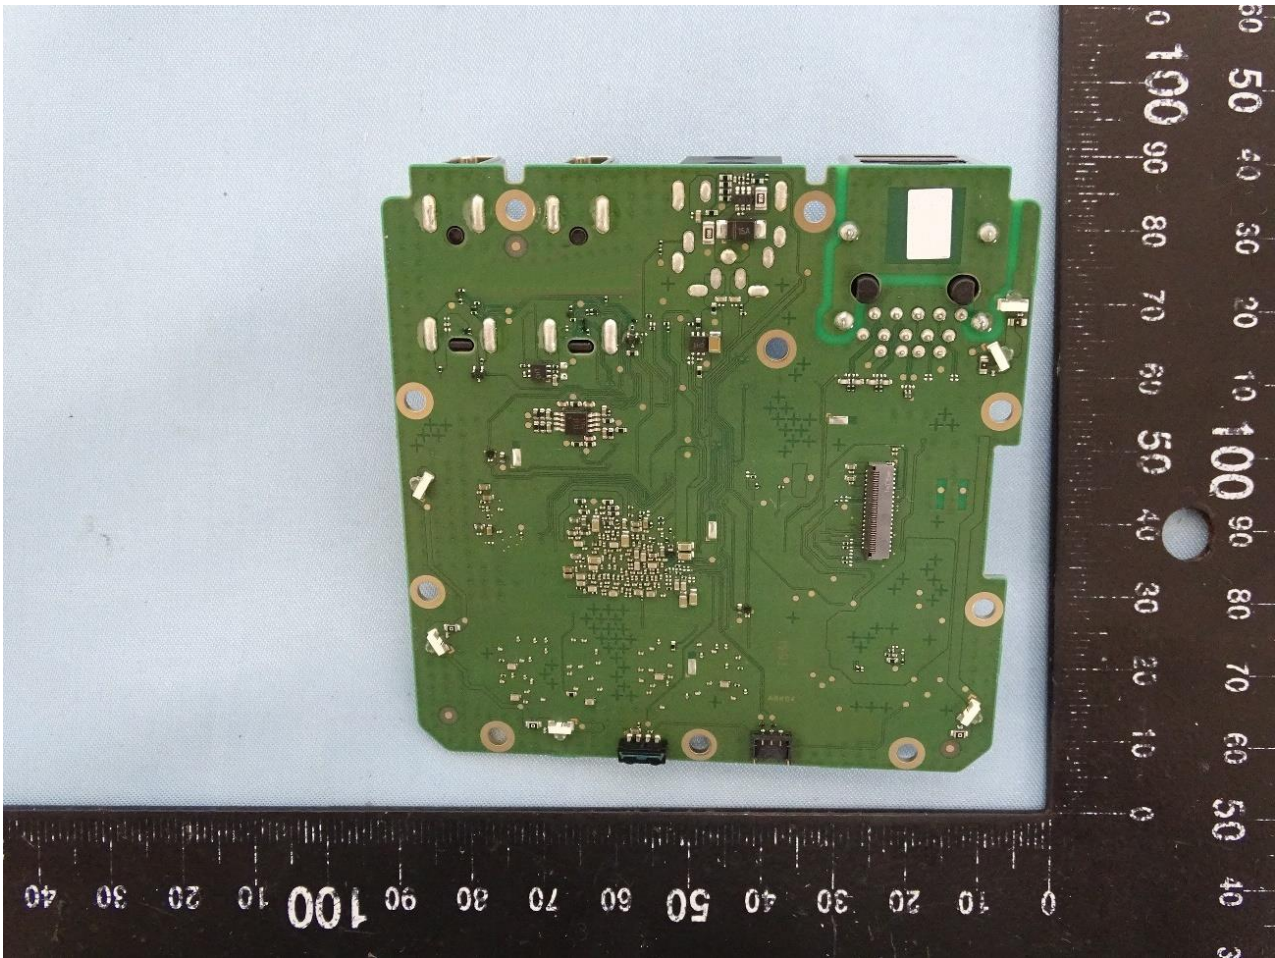

Internal Photograph of EUT

Model Name: GA5Z9L

————THE END————