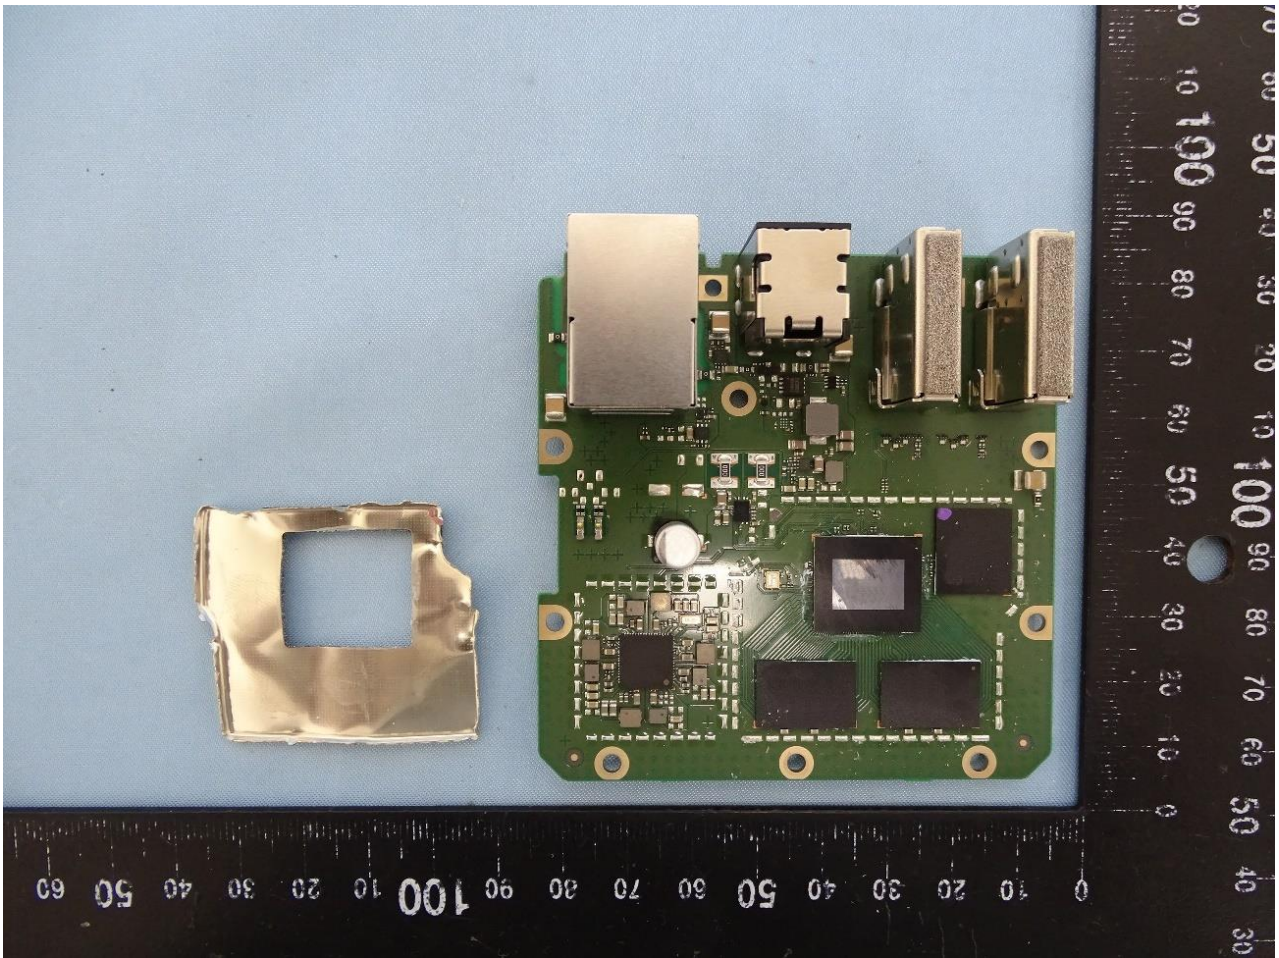

Internal Photograph of EUT

Model Name: GA5Z9L

————THE END————